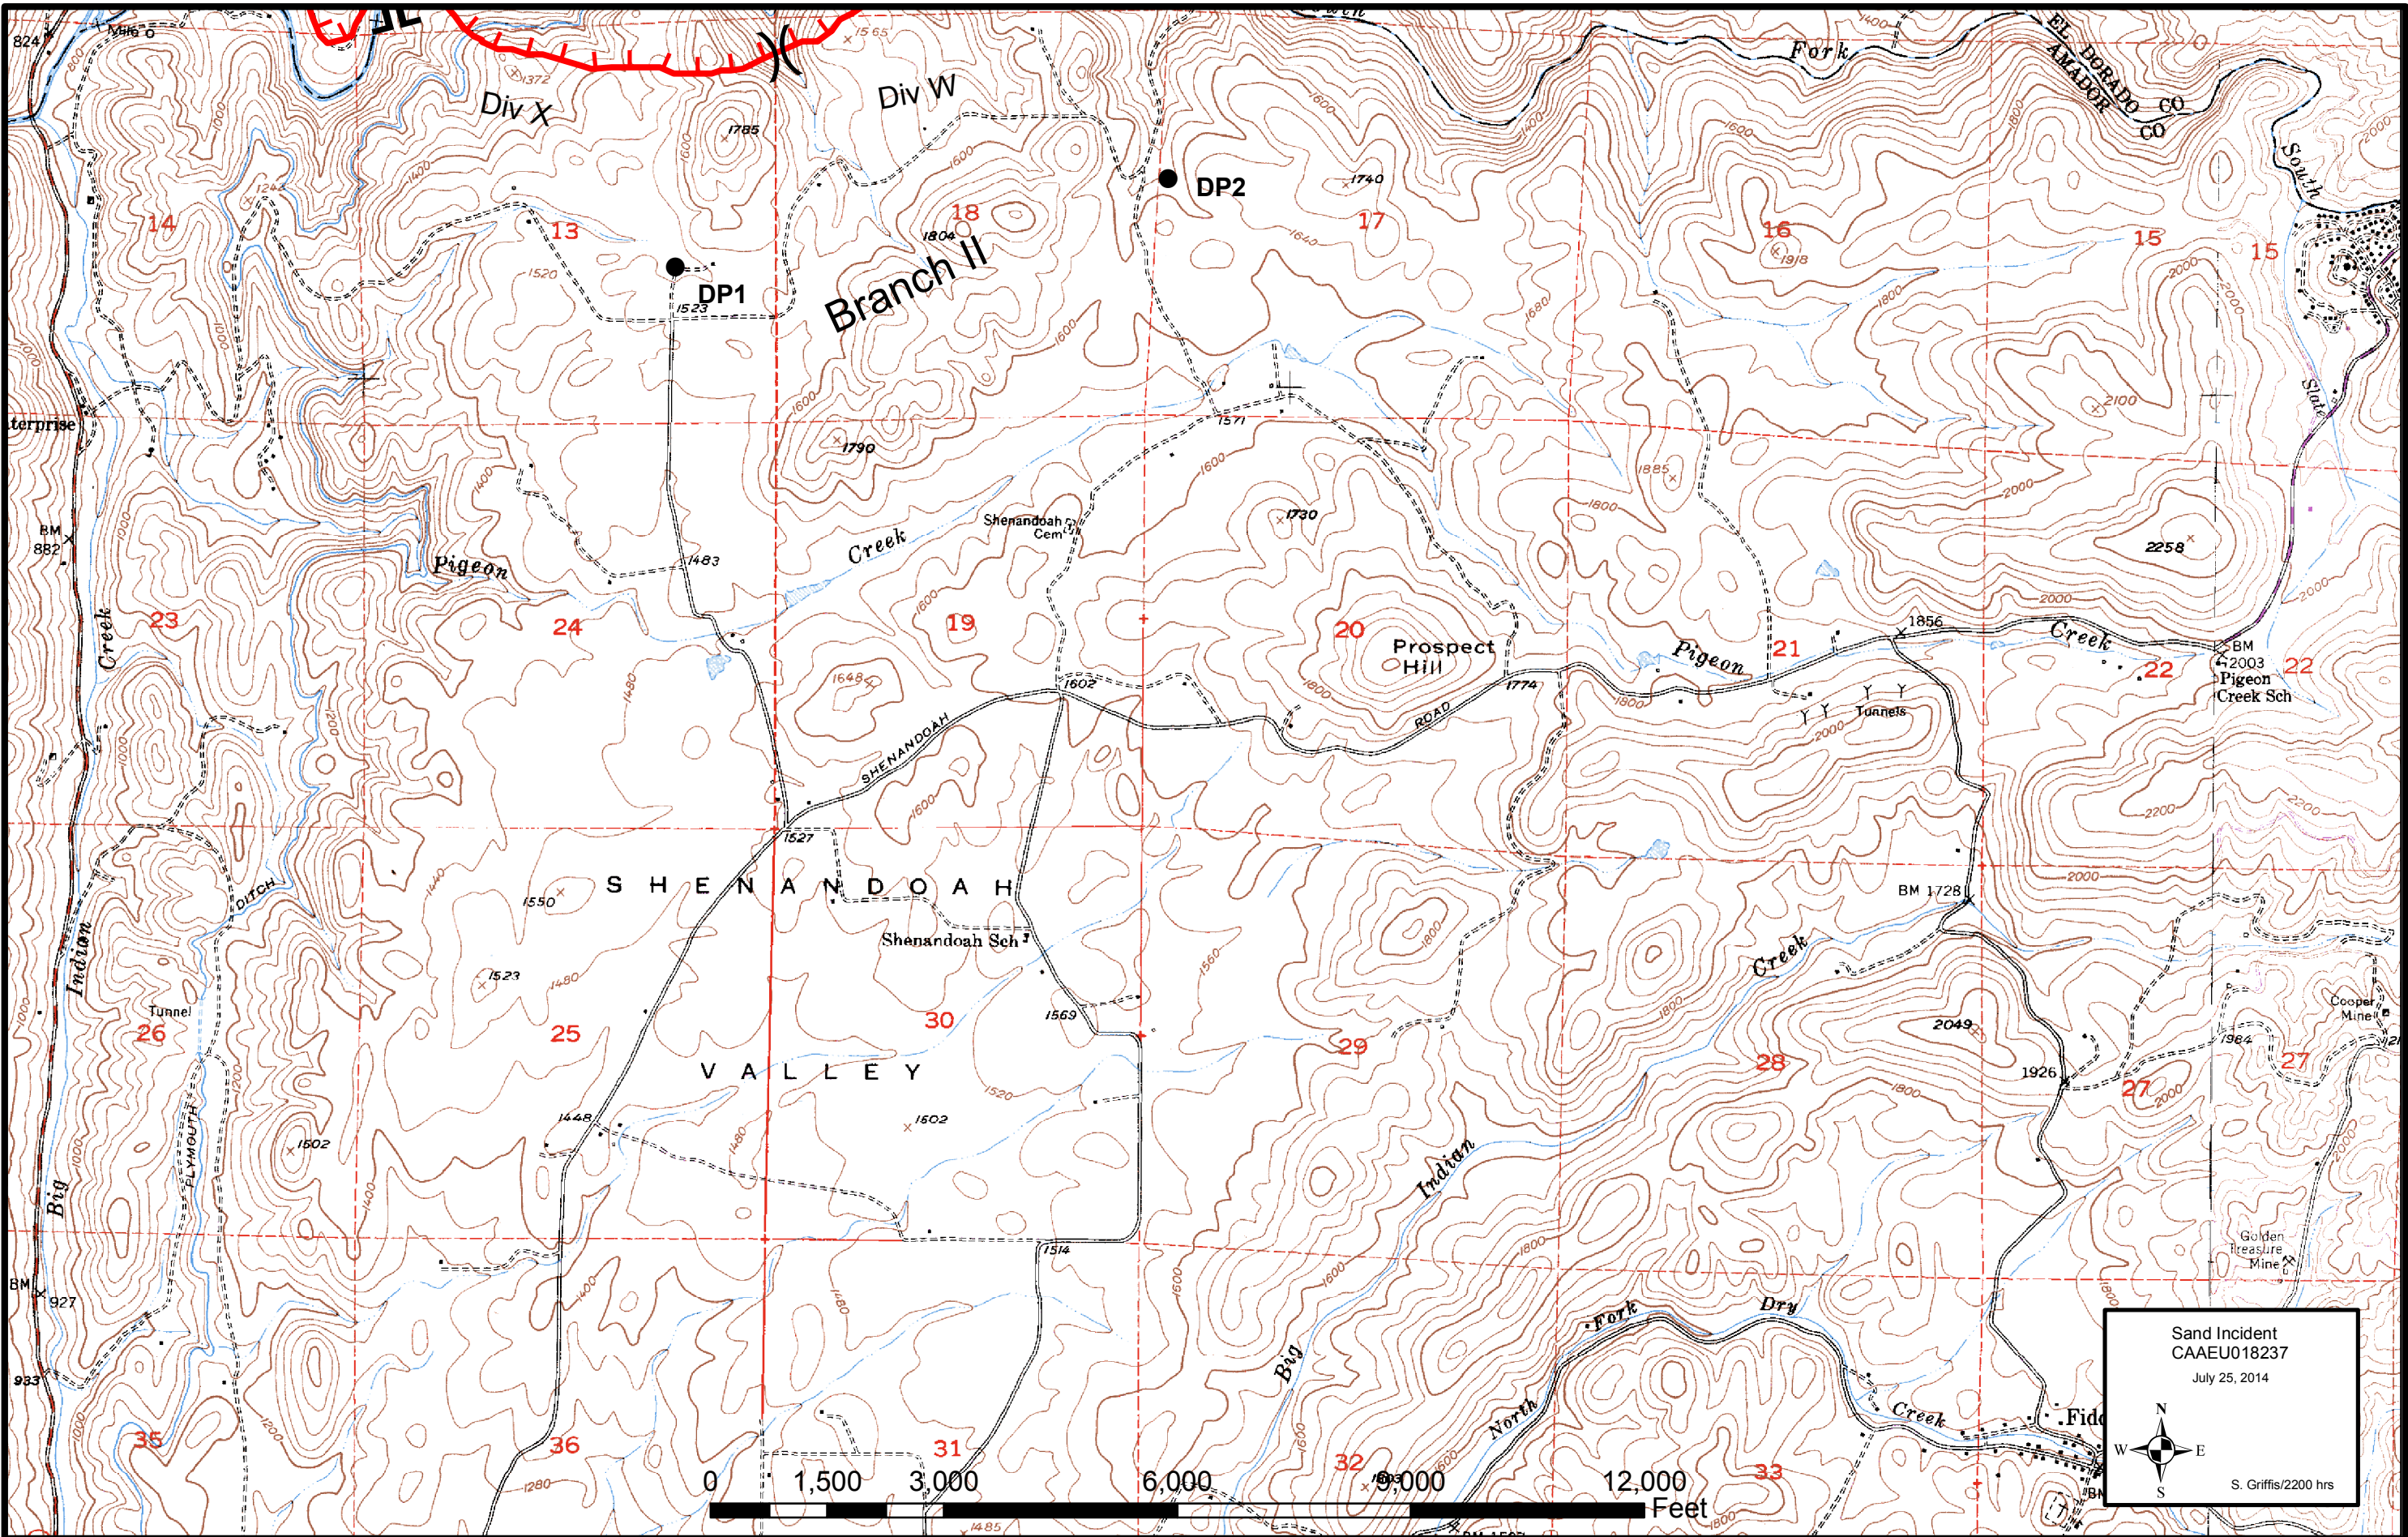

Sand Incident
CAAEU018237
July 25, 2014

S. Griffis/2200 hrs

Sand Incident
CAAEU018237
July 25, 2014
S. Griffis/2200 hrs

Sand Incident
CAAEU018237
July 25, 2014
S. Griffis/2200 hrs

Div M

Div Q

DP2

DP3

Mt Aukum
2615

River Pines

D'Agostini Ranch

0 1,500 3,000 6,000 9,000 12,000 Feet

Sand Incident
CAAEU018237
July 25, 2014
S. Griffis/2200 hrs