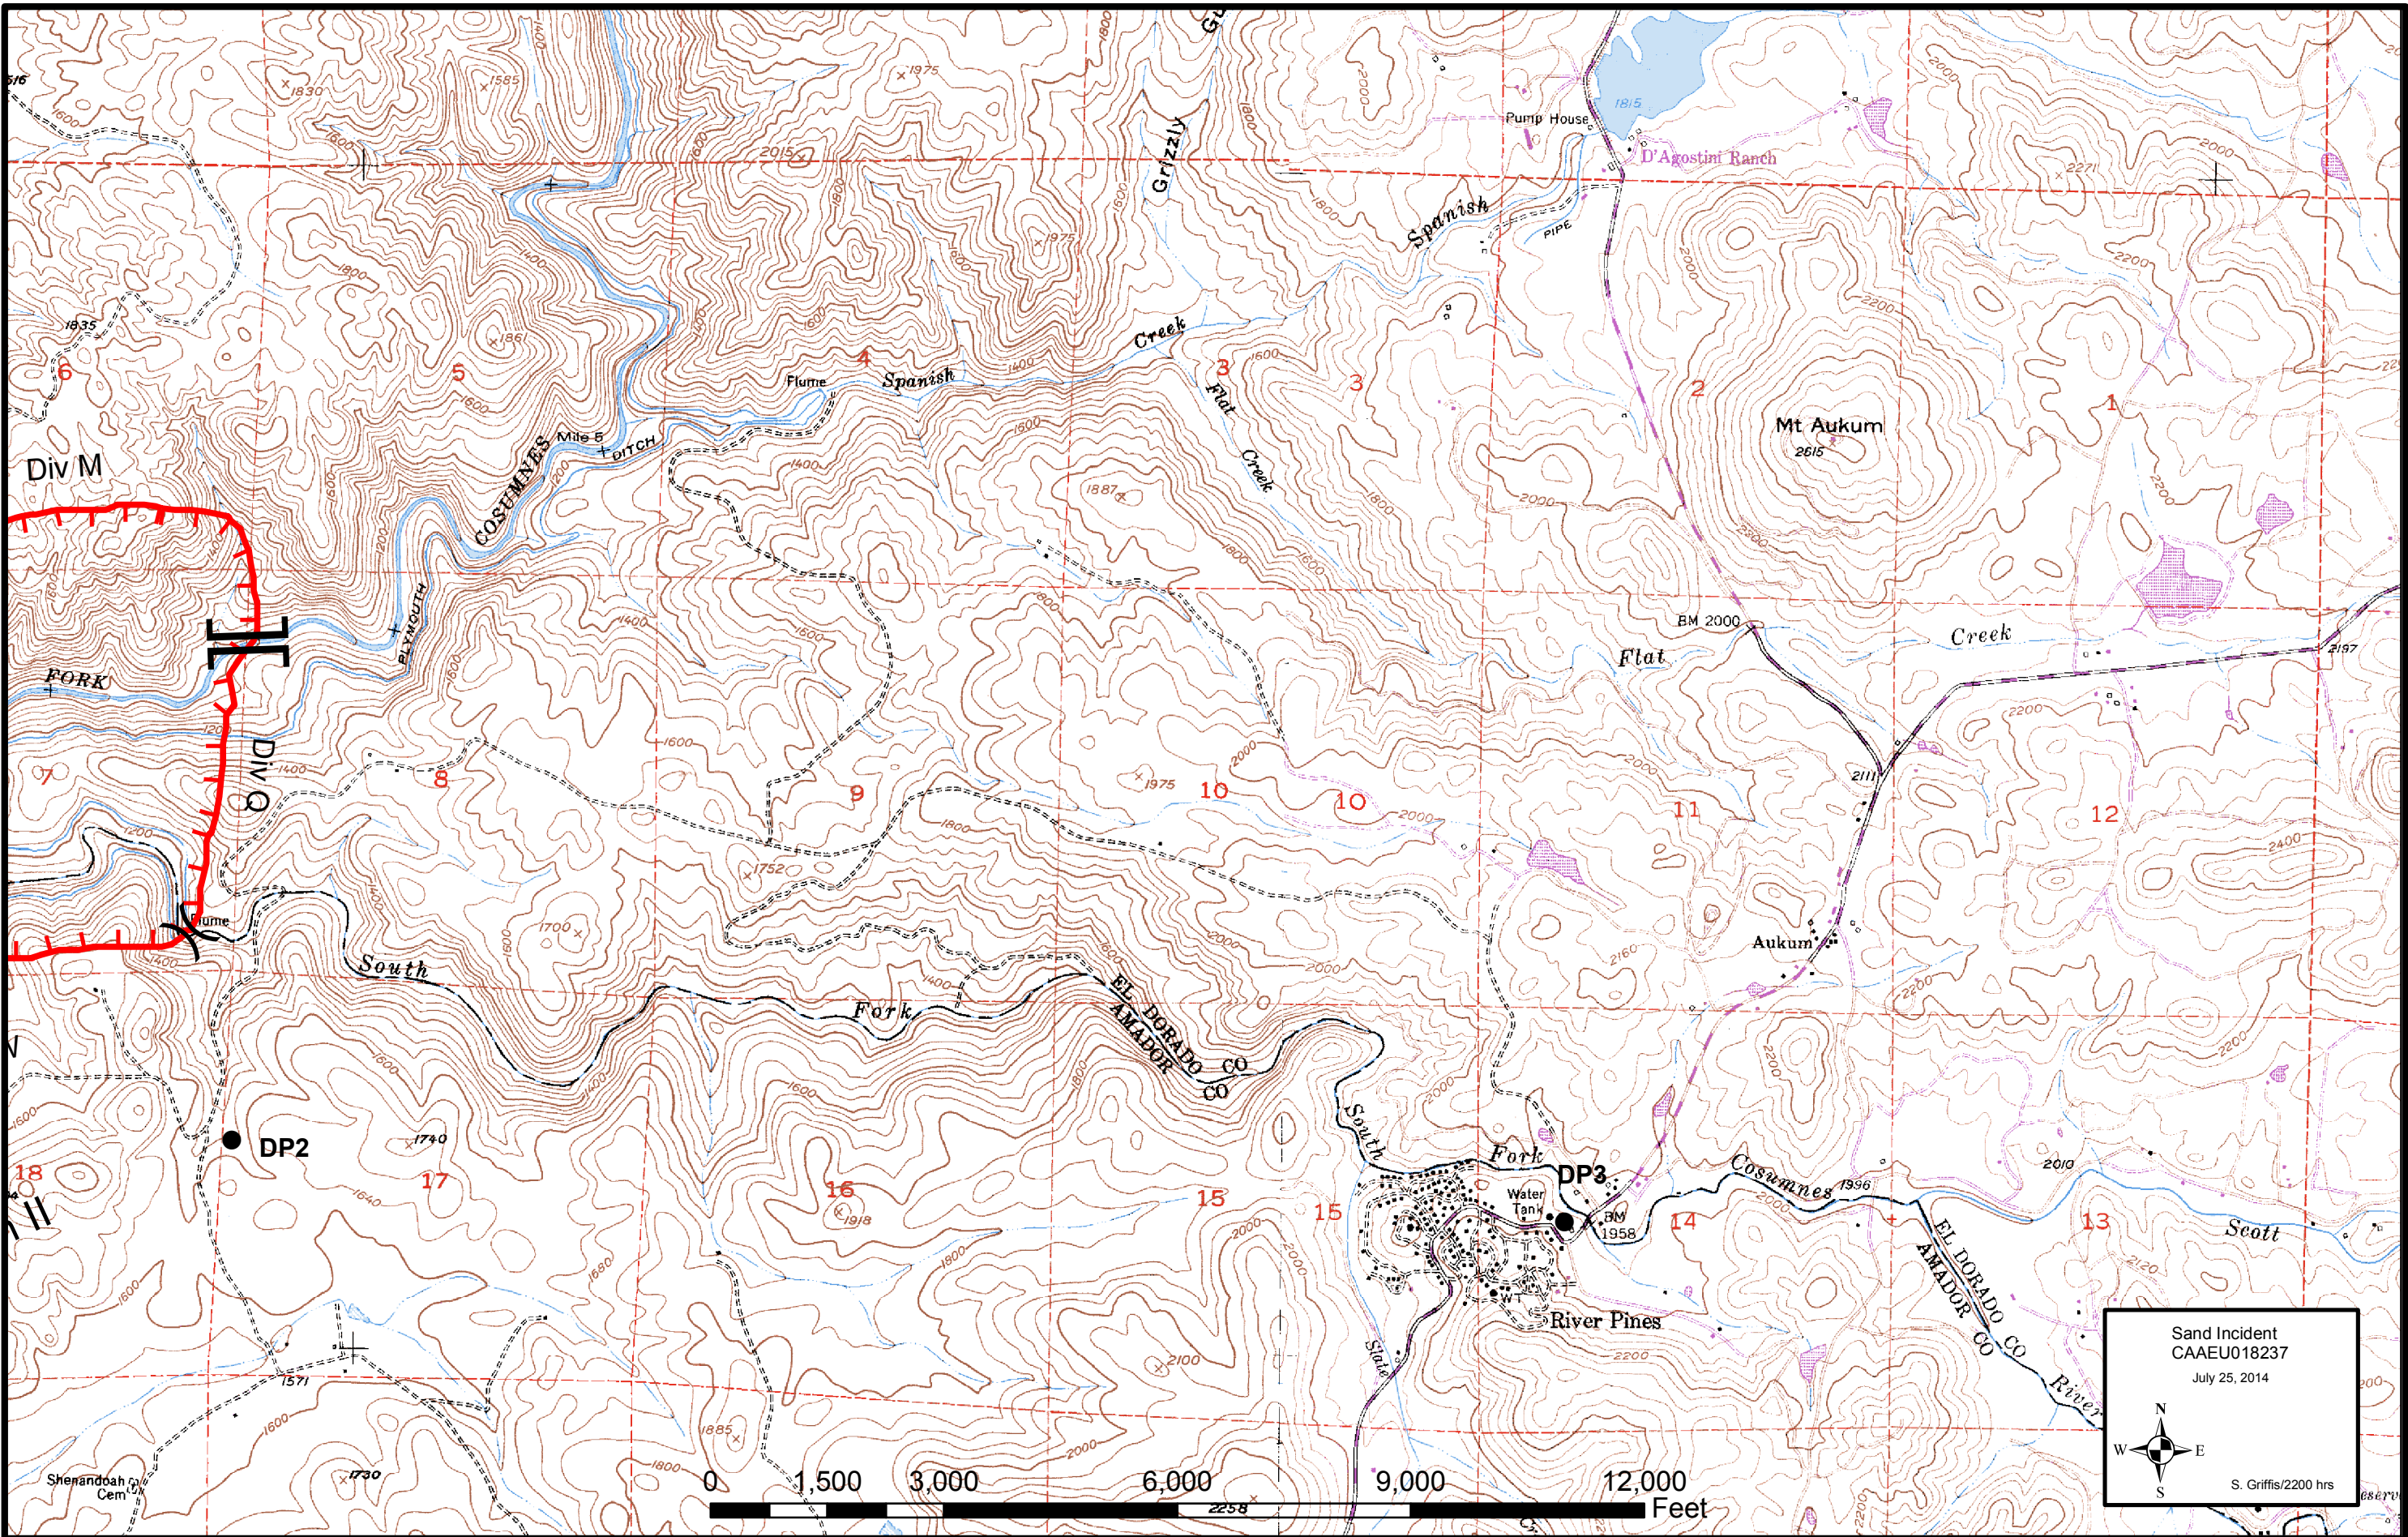

Sand Incident
CAAEU018237
July 25, 2014

S. Griffis/2200 hrs

Sand Incident
CAAEU018237
July 25, 2014
S. Griffis/2200 hrs

Sand Incident
CAAEU018237
July 25, 2014
S. Griffis/2200 hrs

Div M

Div Q

DP2

DP3

Mt Aukum
2615

River Pines

D'Agostini Ranch

0 1,500 3,000 6,000 9,000 12,000 Feet

Sand Incident
CAAEU018237
July 25, 2014
S. Griffis/2200 hrs