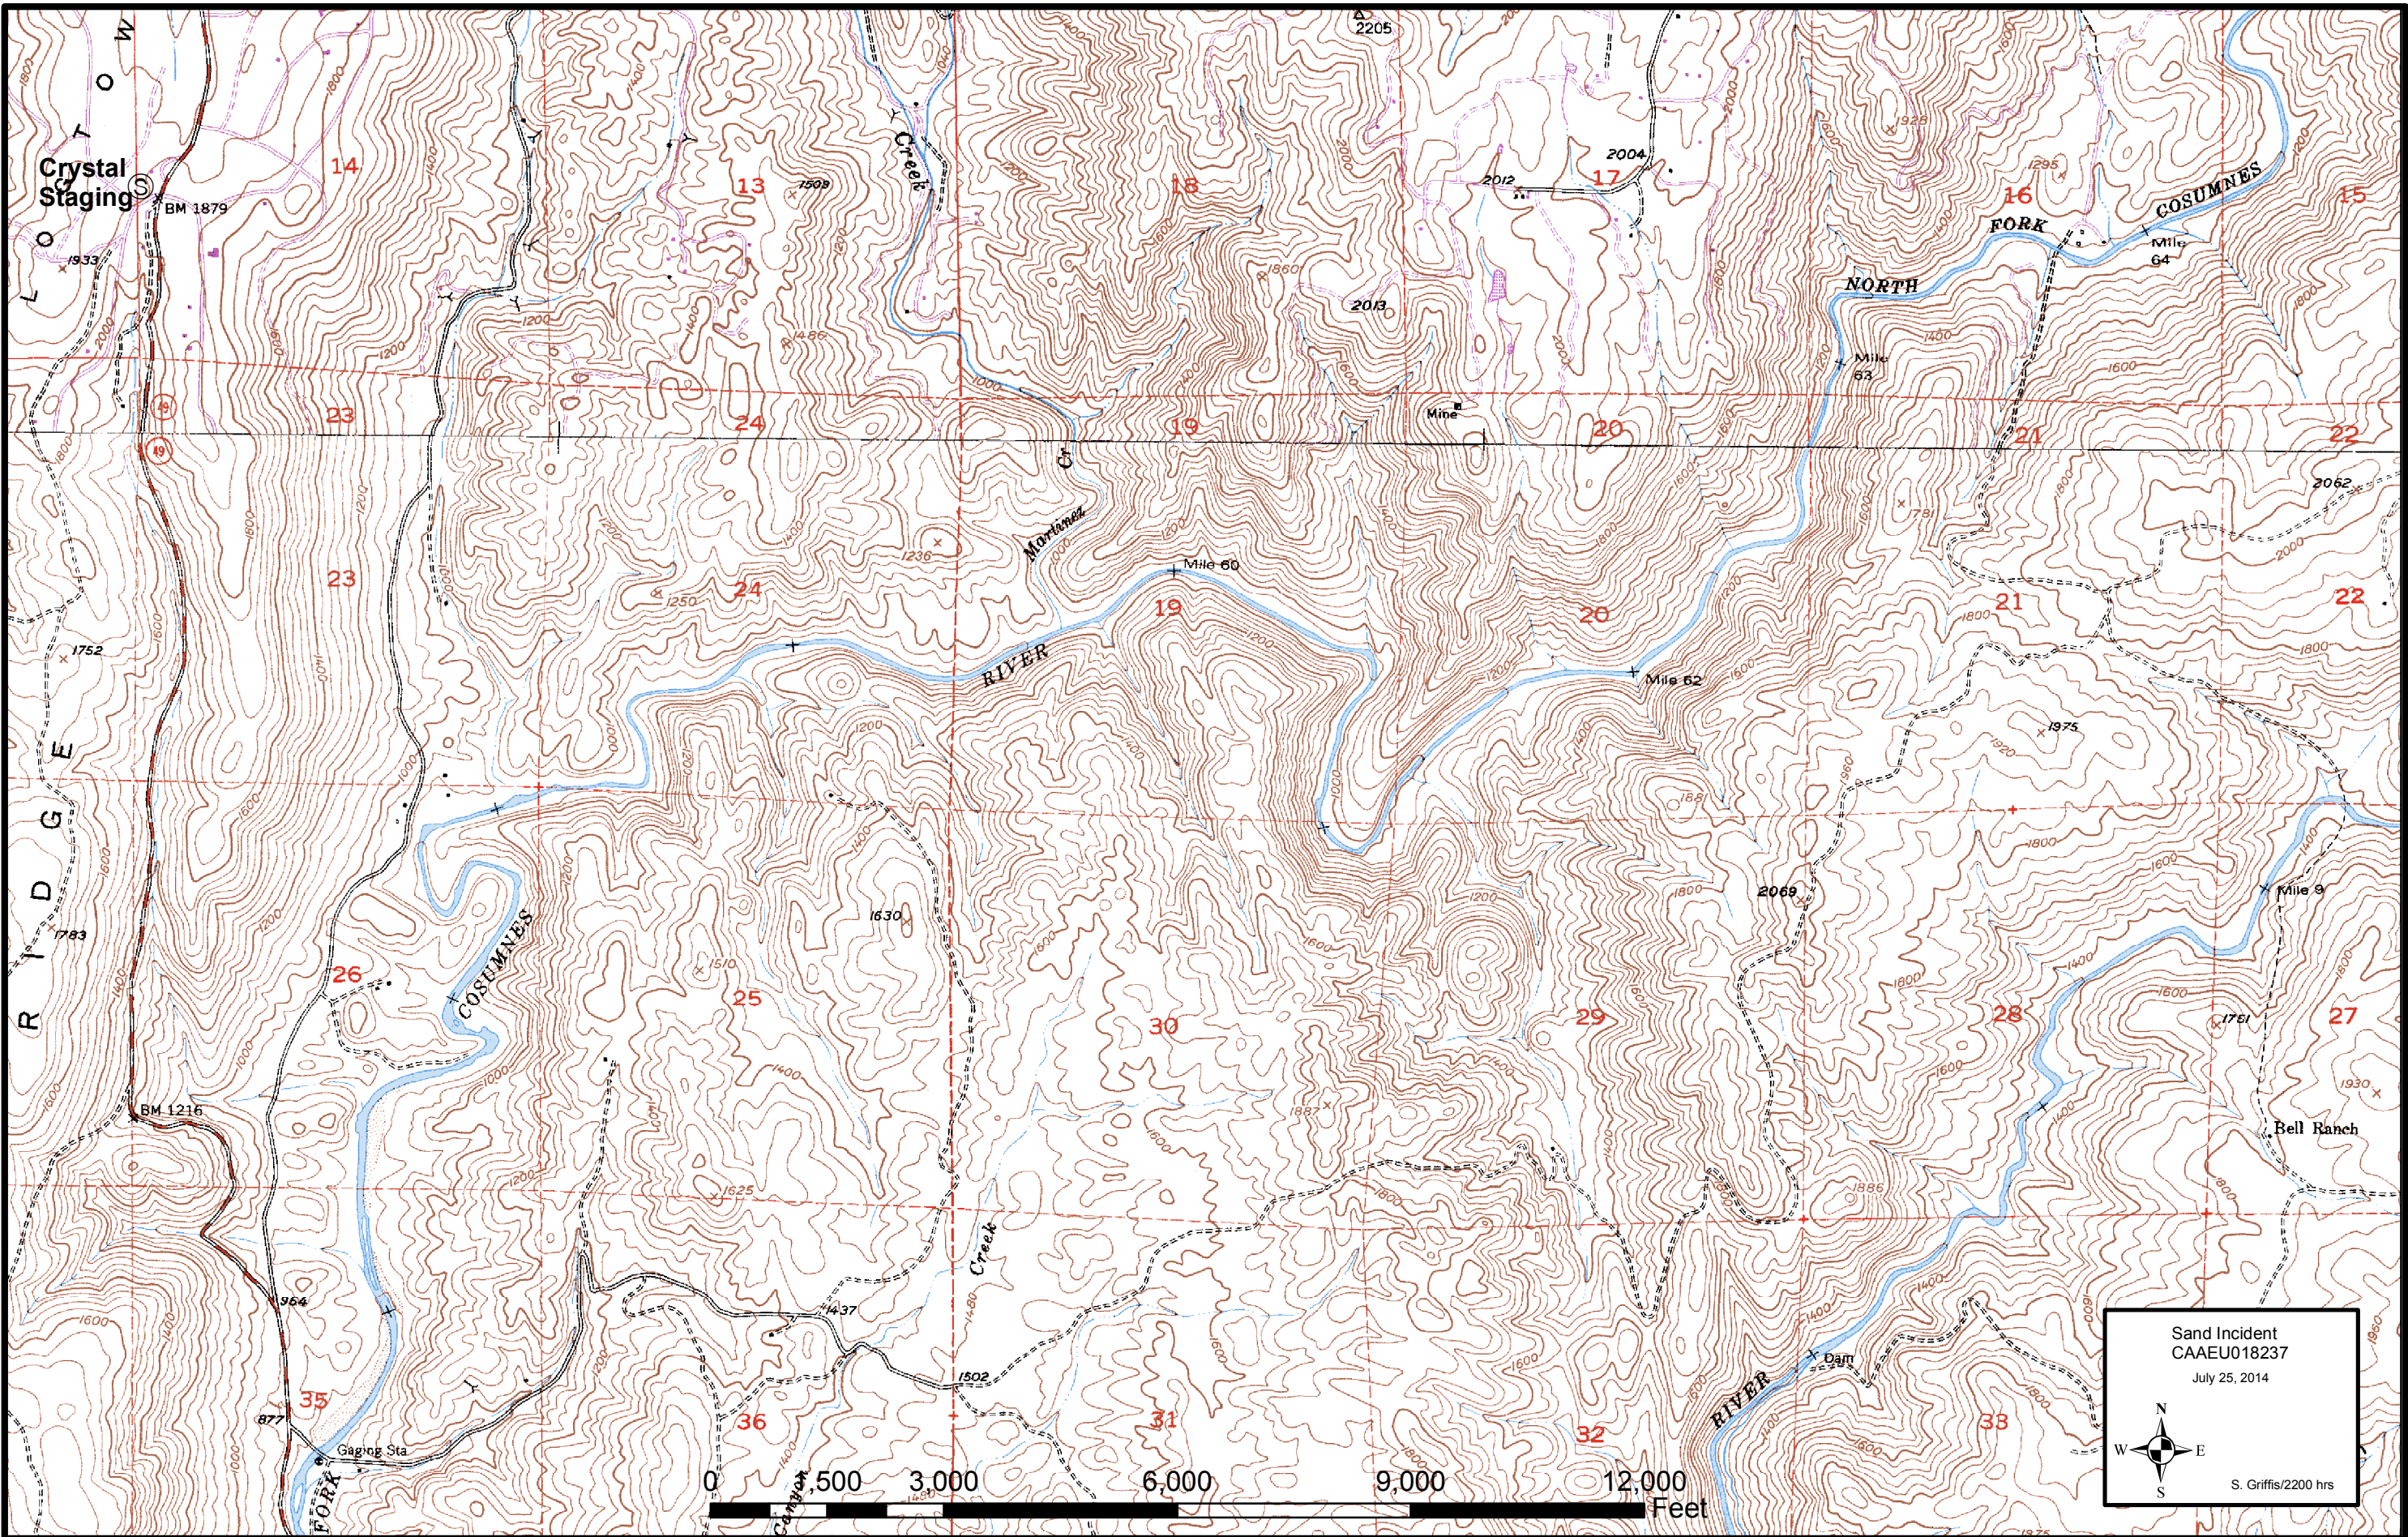

Sand Incident
CAAEU018237
July 25, 2014

S. Griffis/2200 hrs

Sand Incident
CAAEU018237
July 25, 2014
S. Griffis/2200 hrs

Sand Incident
CAAEU018237
July 25, 2014
S. Griffis/2200 hrs

Div M

Div Q

DP2

DP3

Mt Aukum
2615

River Pines

D'Agostini Ranch

0 1,500 3,000 6,000 9,000 12,000 Feet

Sand Incident
CAAEU018237
July 25, 2014
S. Griffis/2200 hrs