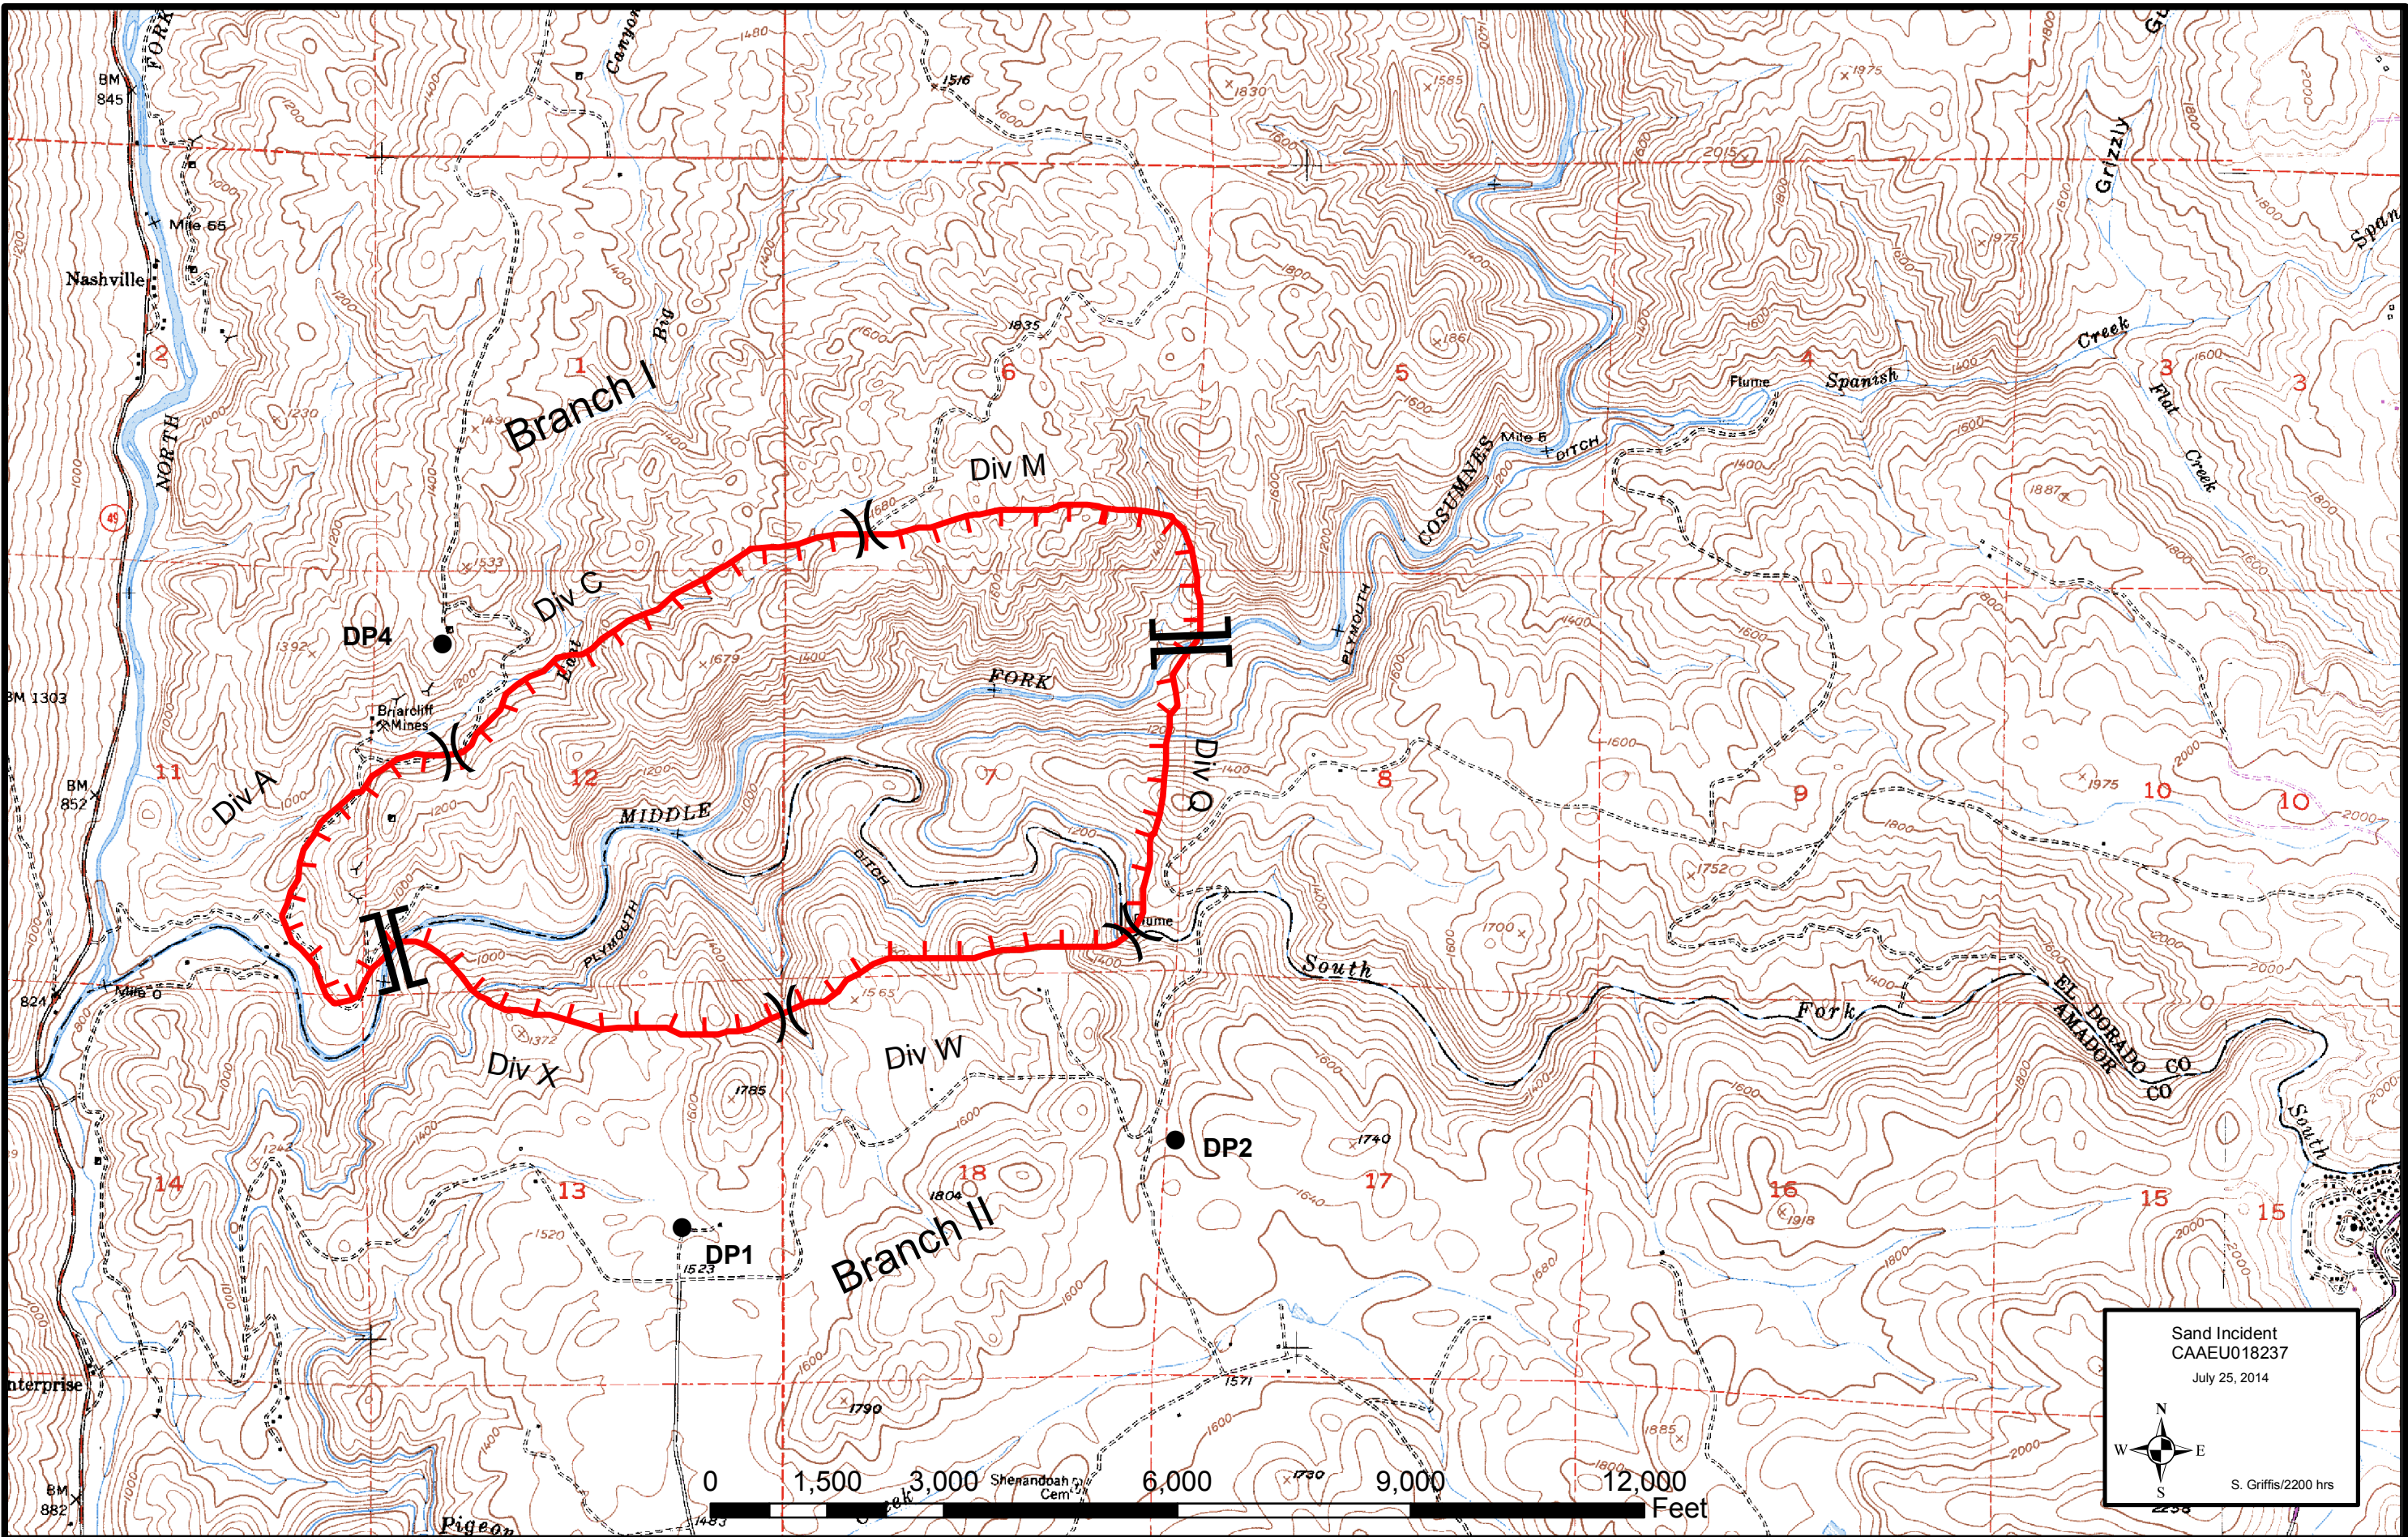

Crystal
Staging

Page 1

Index Page

Page 2

Branch I

Page 4

DP3

Page 3

Sand Incident
CAAEU018237
July 25, 2014

S. Griffis/2200 hrs

Sand Incident
CAAEU018237
July 25, 2014
S. Griffis/2200 hrs

Sand Incident
CAAEU018237
July 25, 2014
S. Griffis/2200 hrs

Div M

Div Q

DP2

DP3

Mt Aukum
2615

River Pines

D'Agostini Ranch

0 1,500 3,000 6,000 9,000 12,000 Feet

Sand Incident
CAAEU018237
July 25, 2014
S. Griffis/2200 hrs