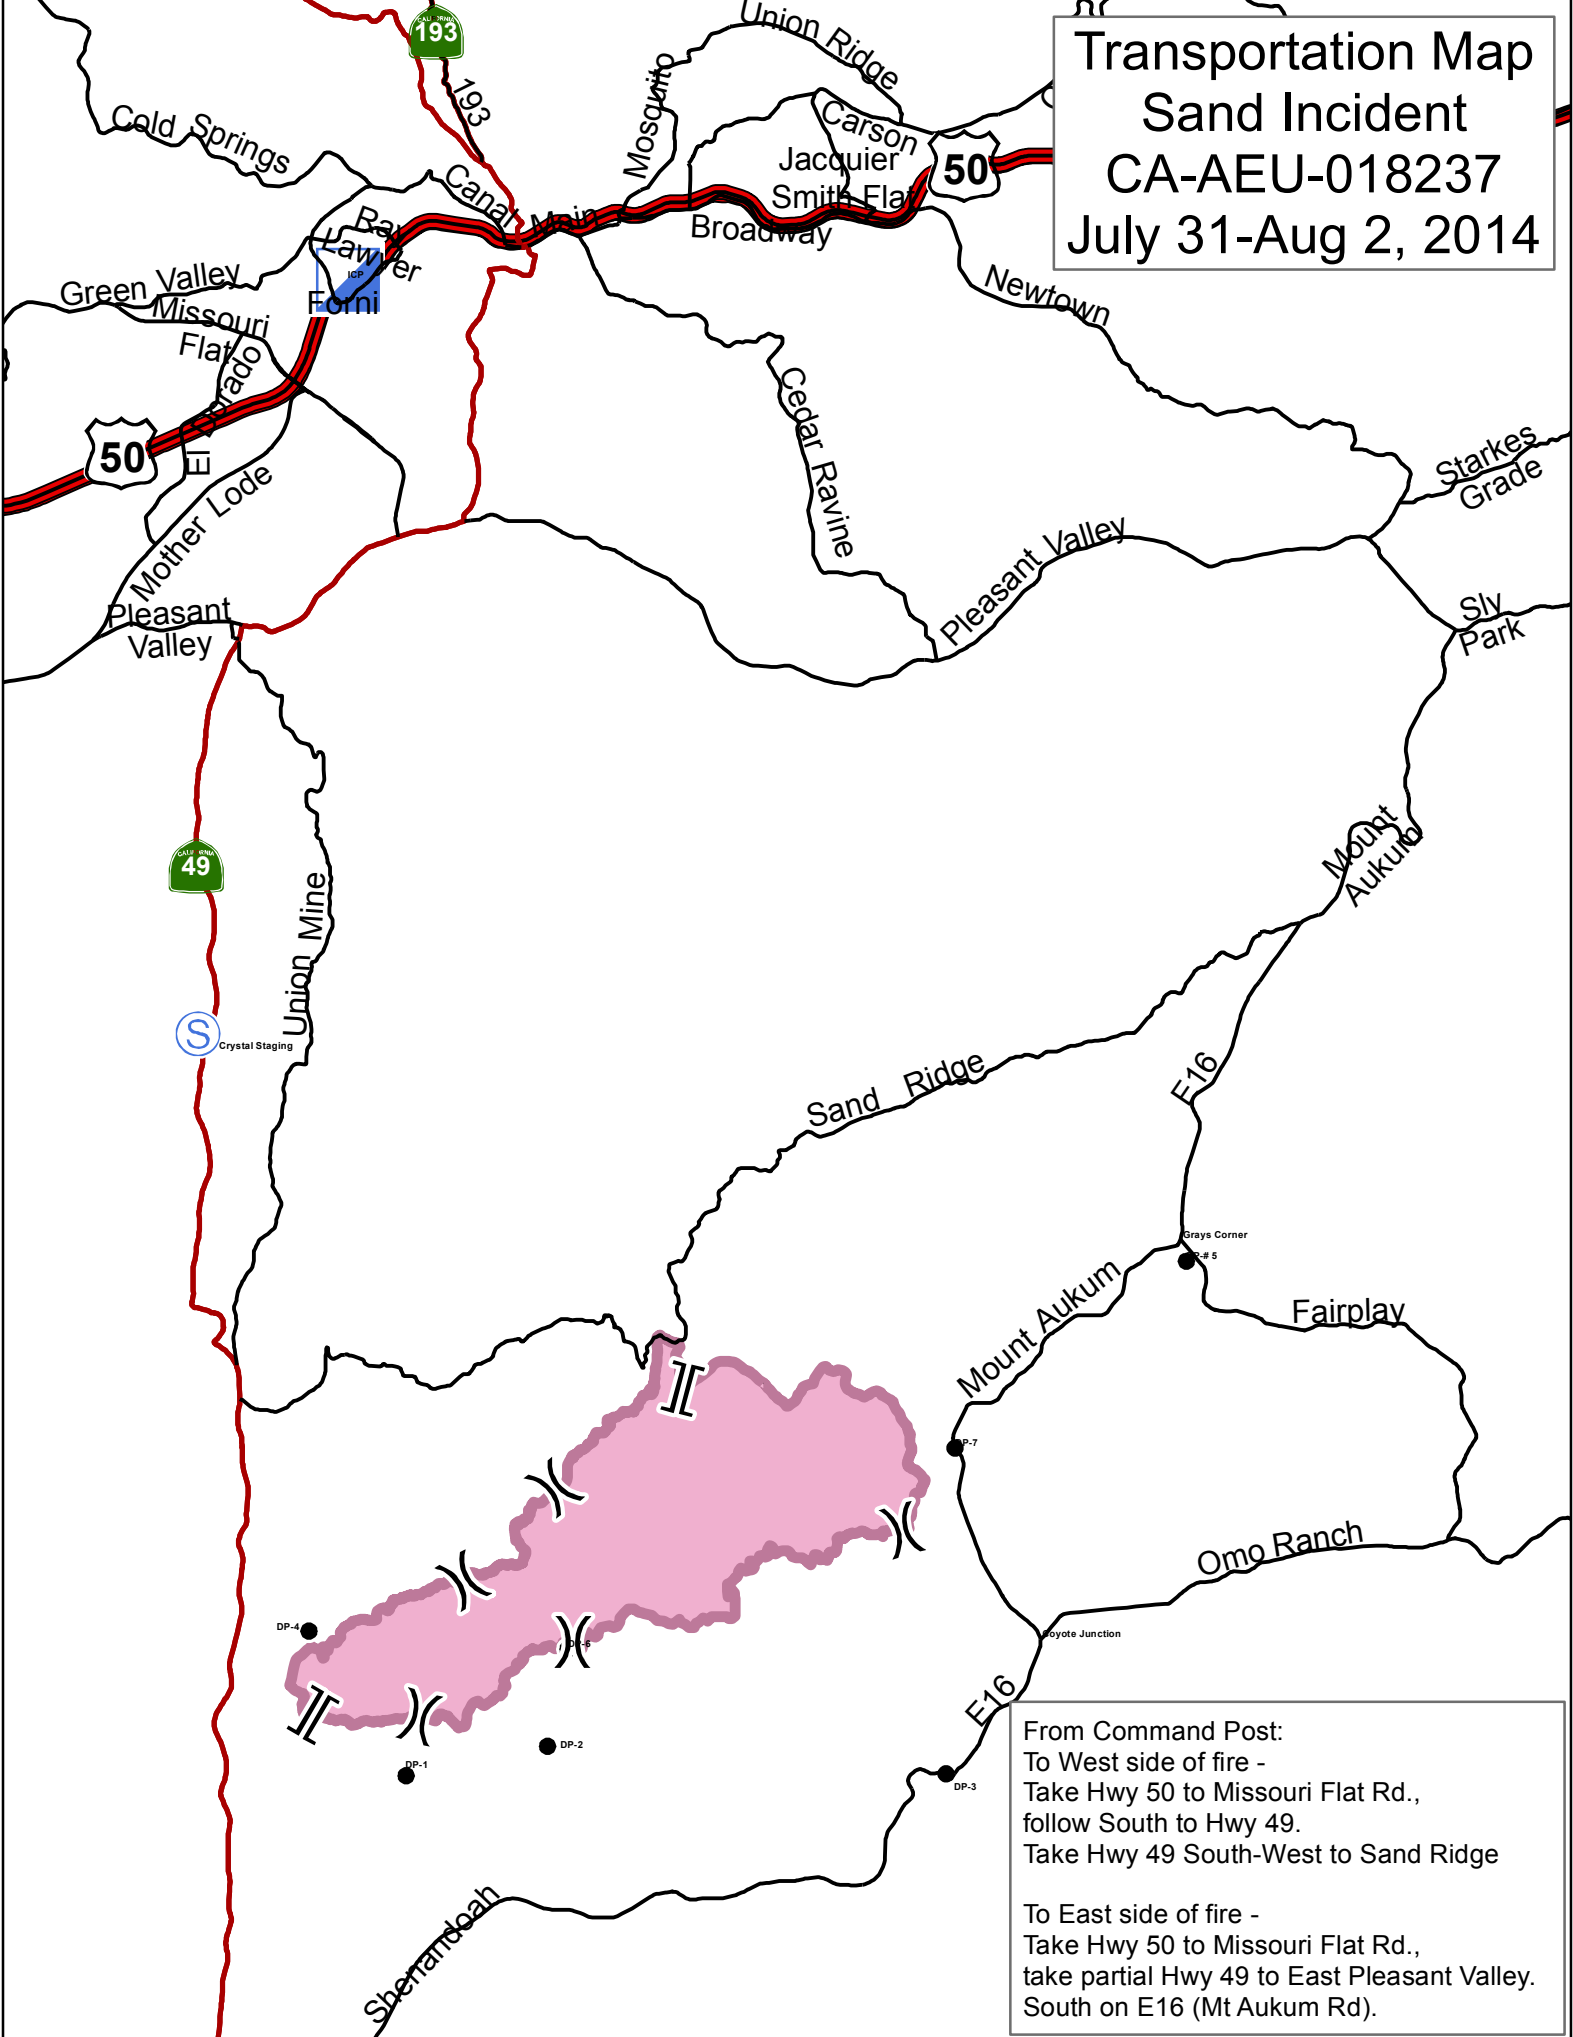

Transportation Map
Sand Incident
CA-AEU-018237
July 31-Aug 2, 2014

From Command Post:
To West side of fire -
Take Hwy 50 to Missouri Flat Rd.,
follow South to Hwy 49.
Take Hwy 49 South-West to Sand Ridge

To East side of fire -
Take Hwy 50 to Missouri Flat Rd.,
take partial Hwy 49 to East Pleasant Valley.
South on E16 (Mt Aukum Rd).