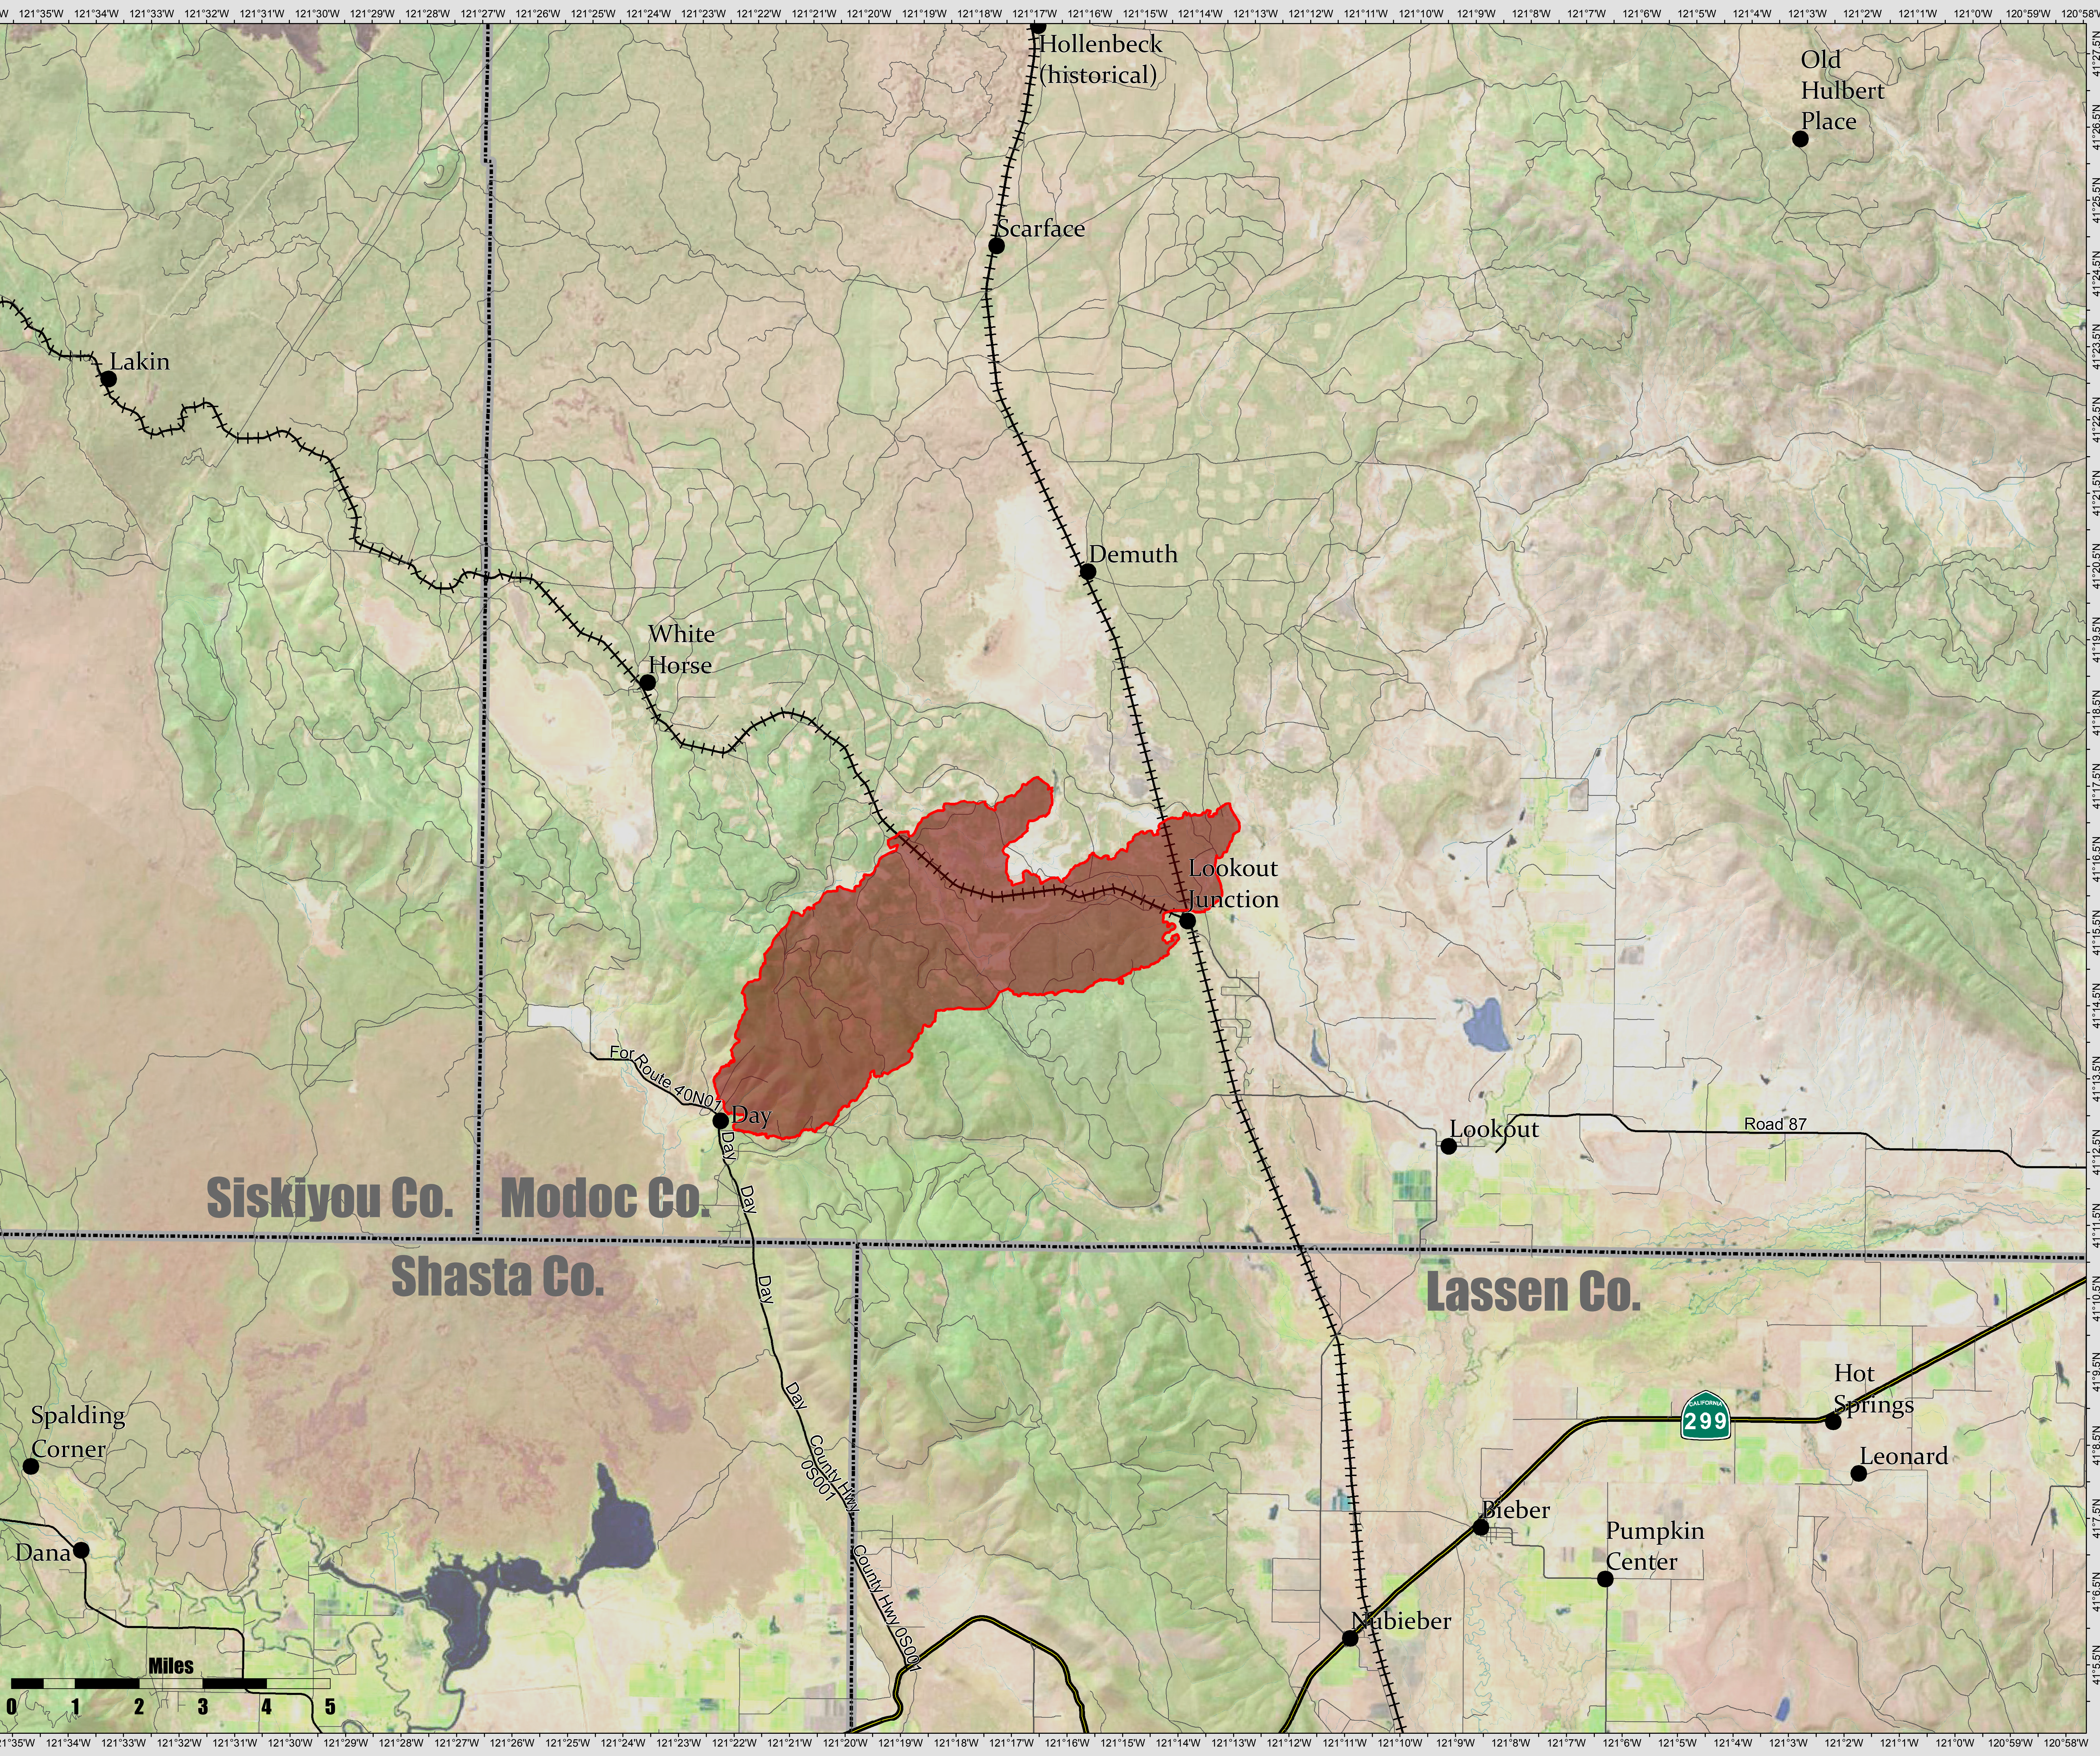

**Day Incident
CA-LMU-003472
August 6, 2014**

**Public
Information
Map**

**Day Incident
Fire Perimeter**

1:50,000

**Team 3 GIS
NAD 83**

Map labels include: Hollenbeck (historical), Scarface, Demuth, White Horse, Lookout Junction, Day, Lookout, Hot Springs, Leonard, Pumpkin Center, Bieber, Nabieber, Dana, Spalding Corner, Dana, and Old Hulbert Place.

County labels: Siskiyou Co., Modoc Co., Shasta Co., Lassen Co.

Road labels: For Route 40N07, Dana, Dana County Hwy 05007, County Hwy 05004, Road 87, Highway 299.