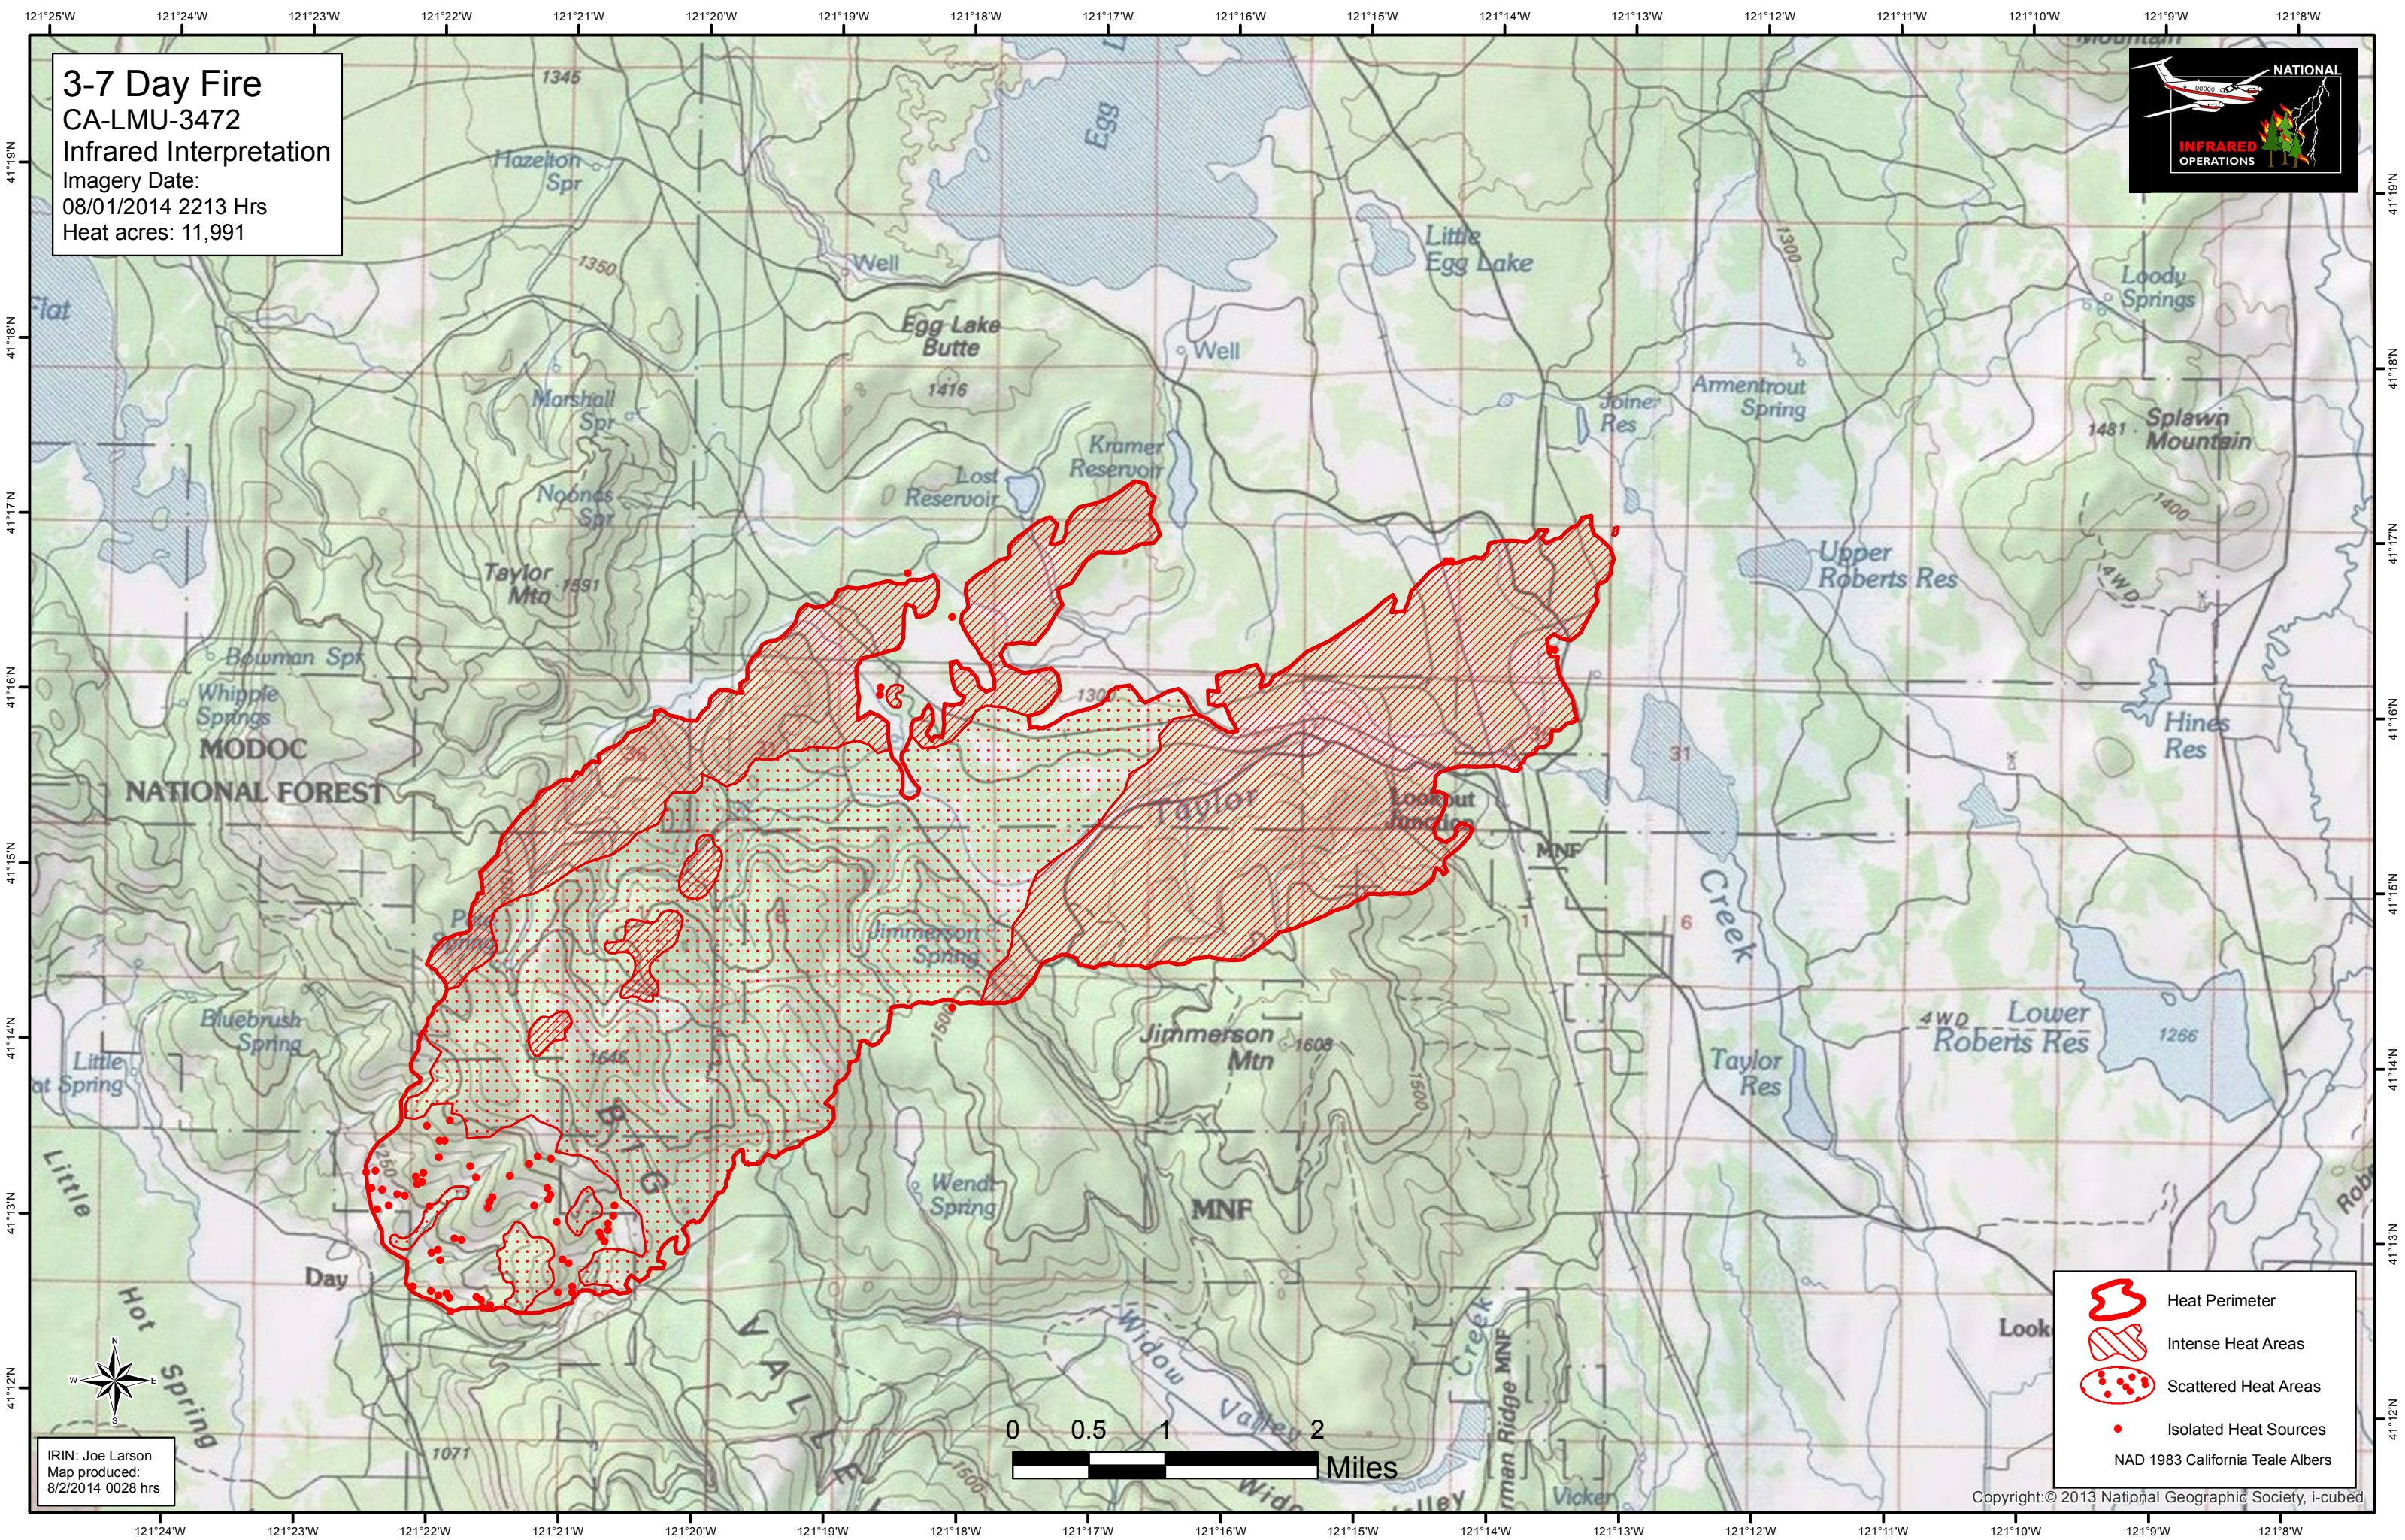

3-7 Day Fire  
CA-LMU-3472  
Infrared Interpretation  
Imagery Date:  
08/01/2014 2213 Hrs  
Heat acres: 11,991

IRIN: Joe Larson  
Map produced:  
8/2/2014 0028 hrs

- Heat Perimeter
- Intense Heat Areas
- Scattered Heat Areas
- Isolated Heat Sources

NAD 1983 California Teale Albers