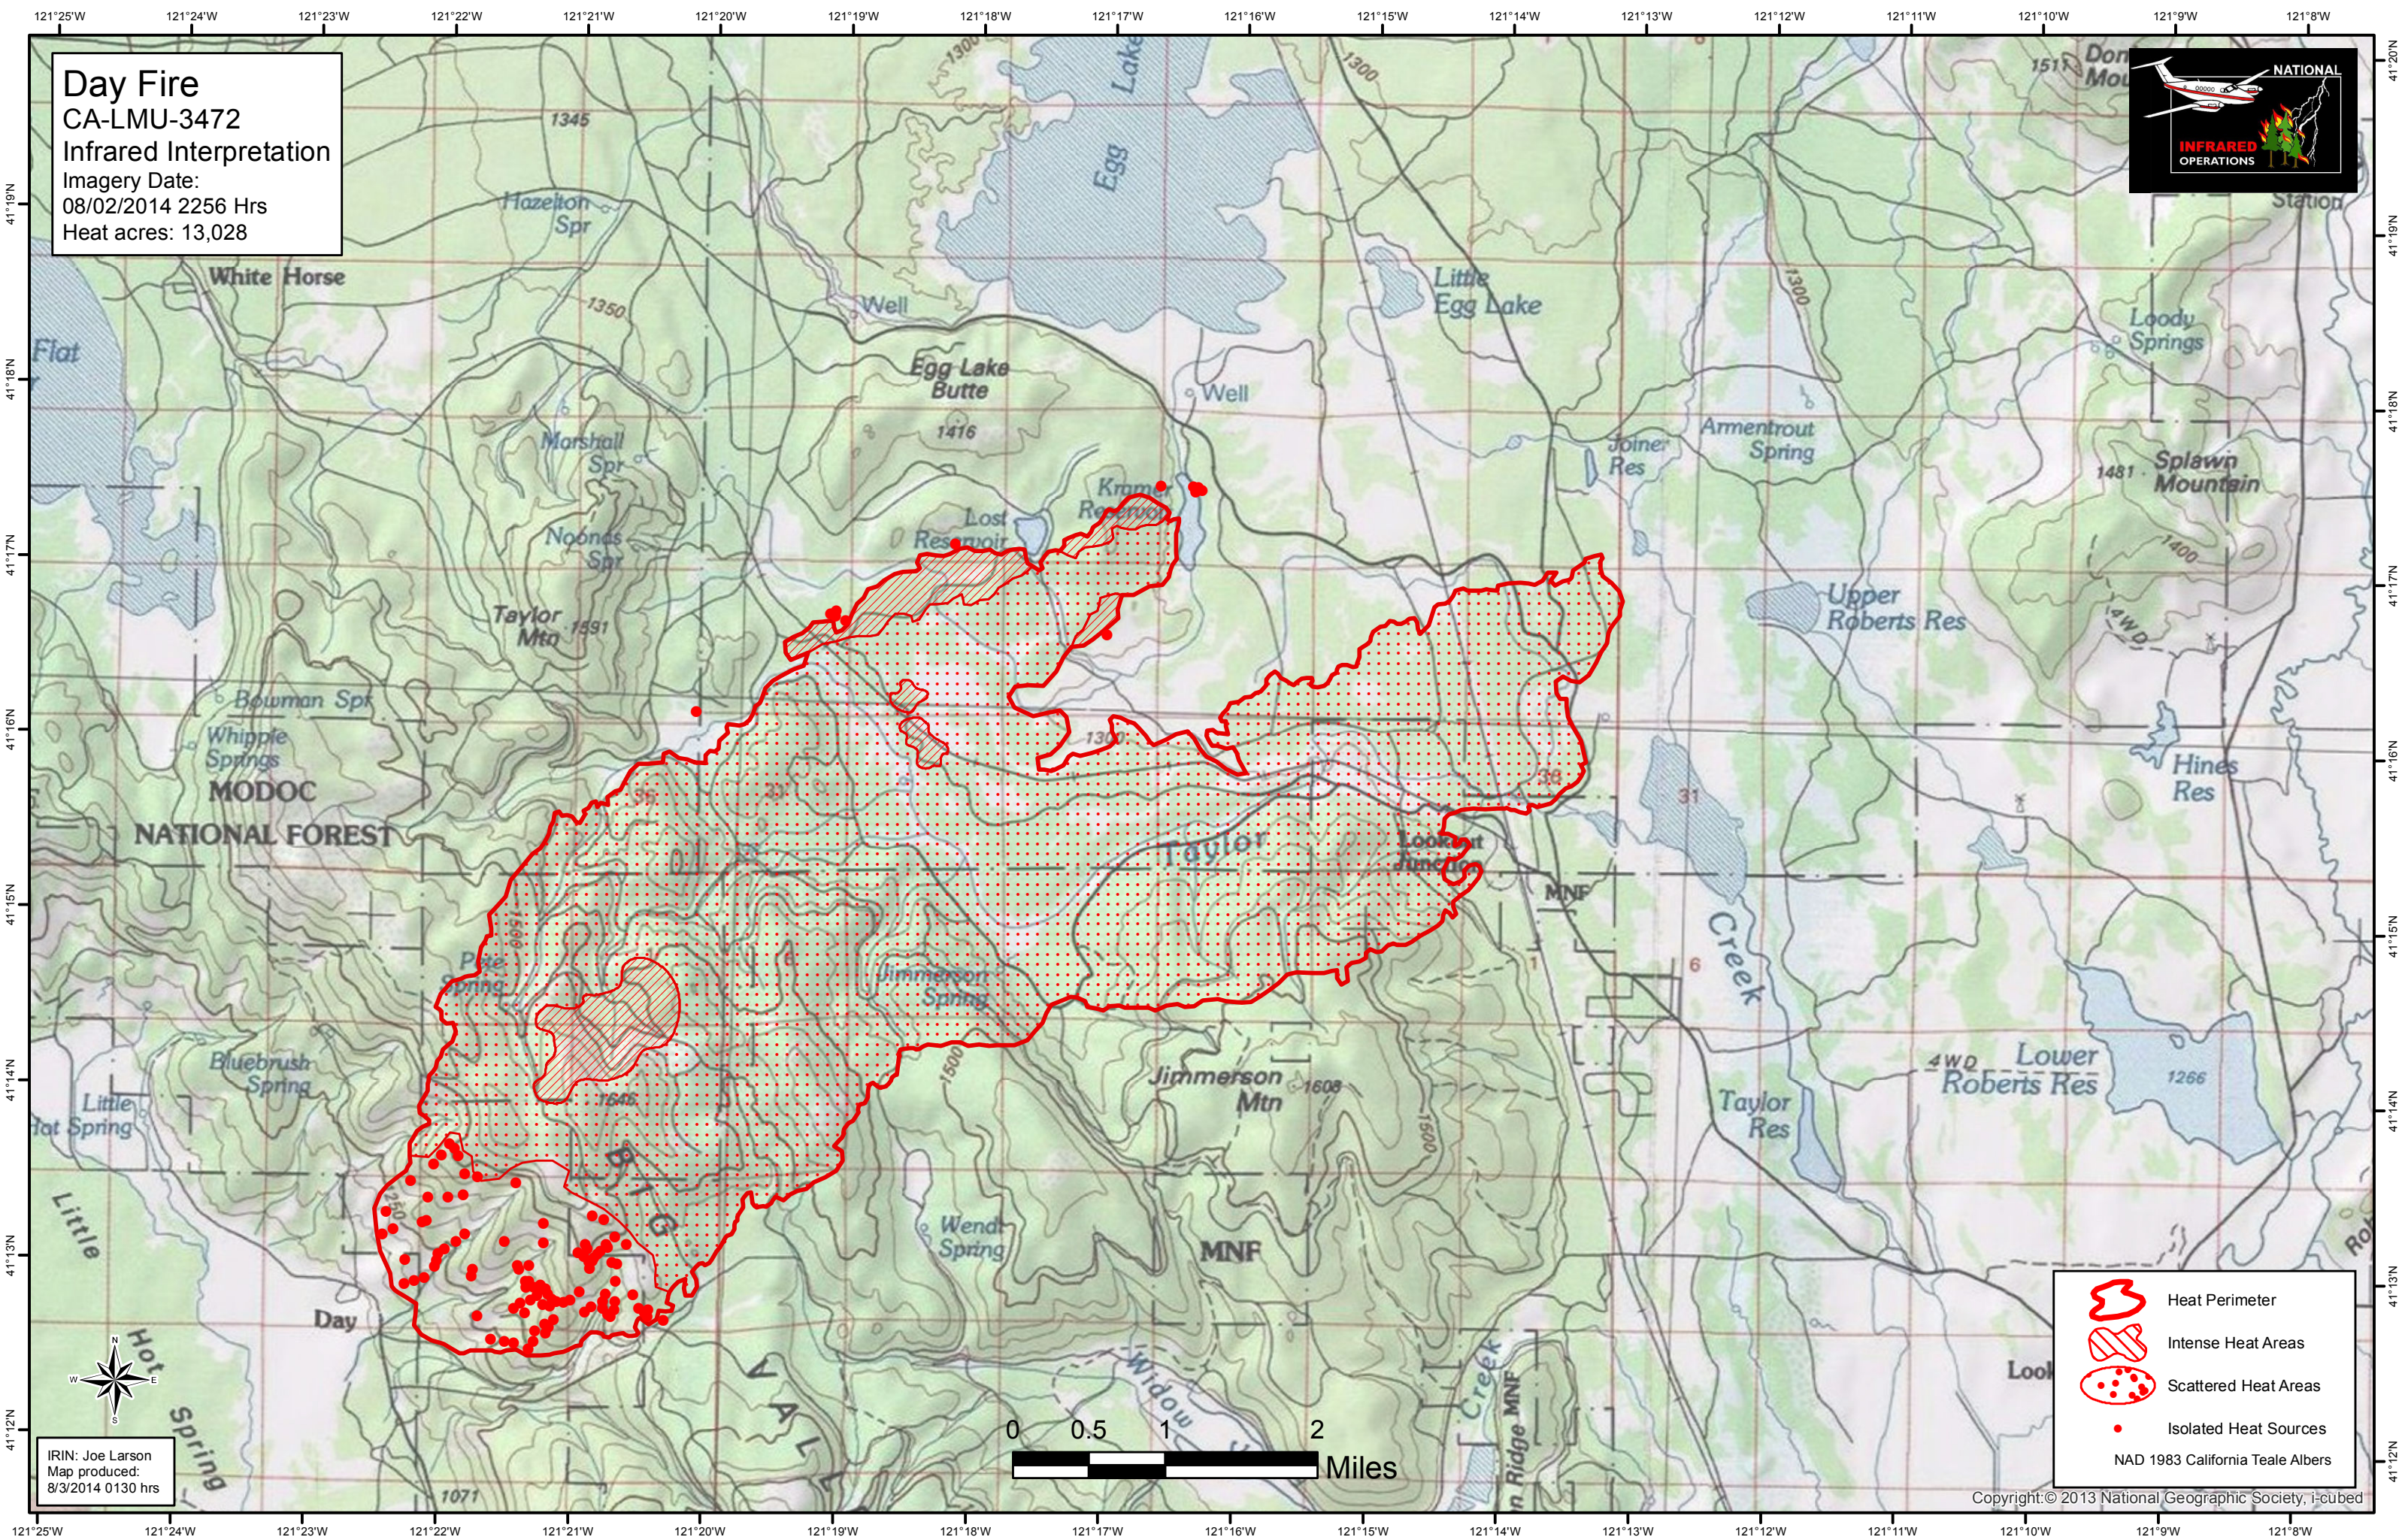

Day Fire
 CA-LMU-3472
 Infrared Interpretation
 Imagery Date:
 08/02/2014 2256 Hrs
 Heat acres: 13,028

	Heat Perimeter
	Intense Heat Areas
	Scattered Heat Areas
	Isolated Heat Sources
NAD 1983 California Teale Albers	

IRIN: Joe Larson
 Map produced:
 8/3/2014 0130 hrs