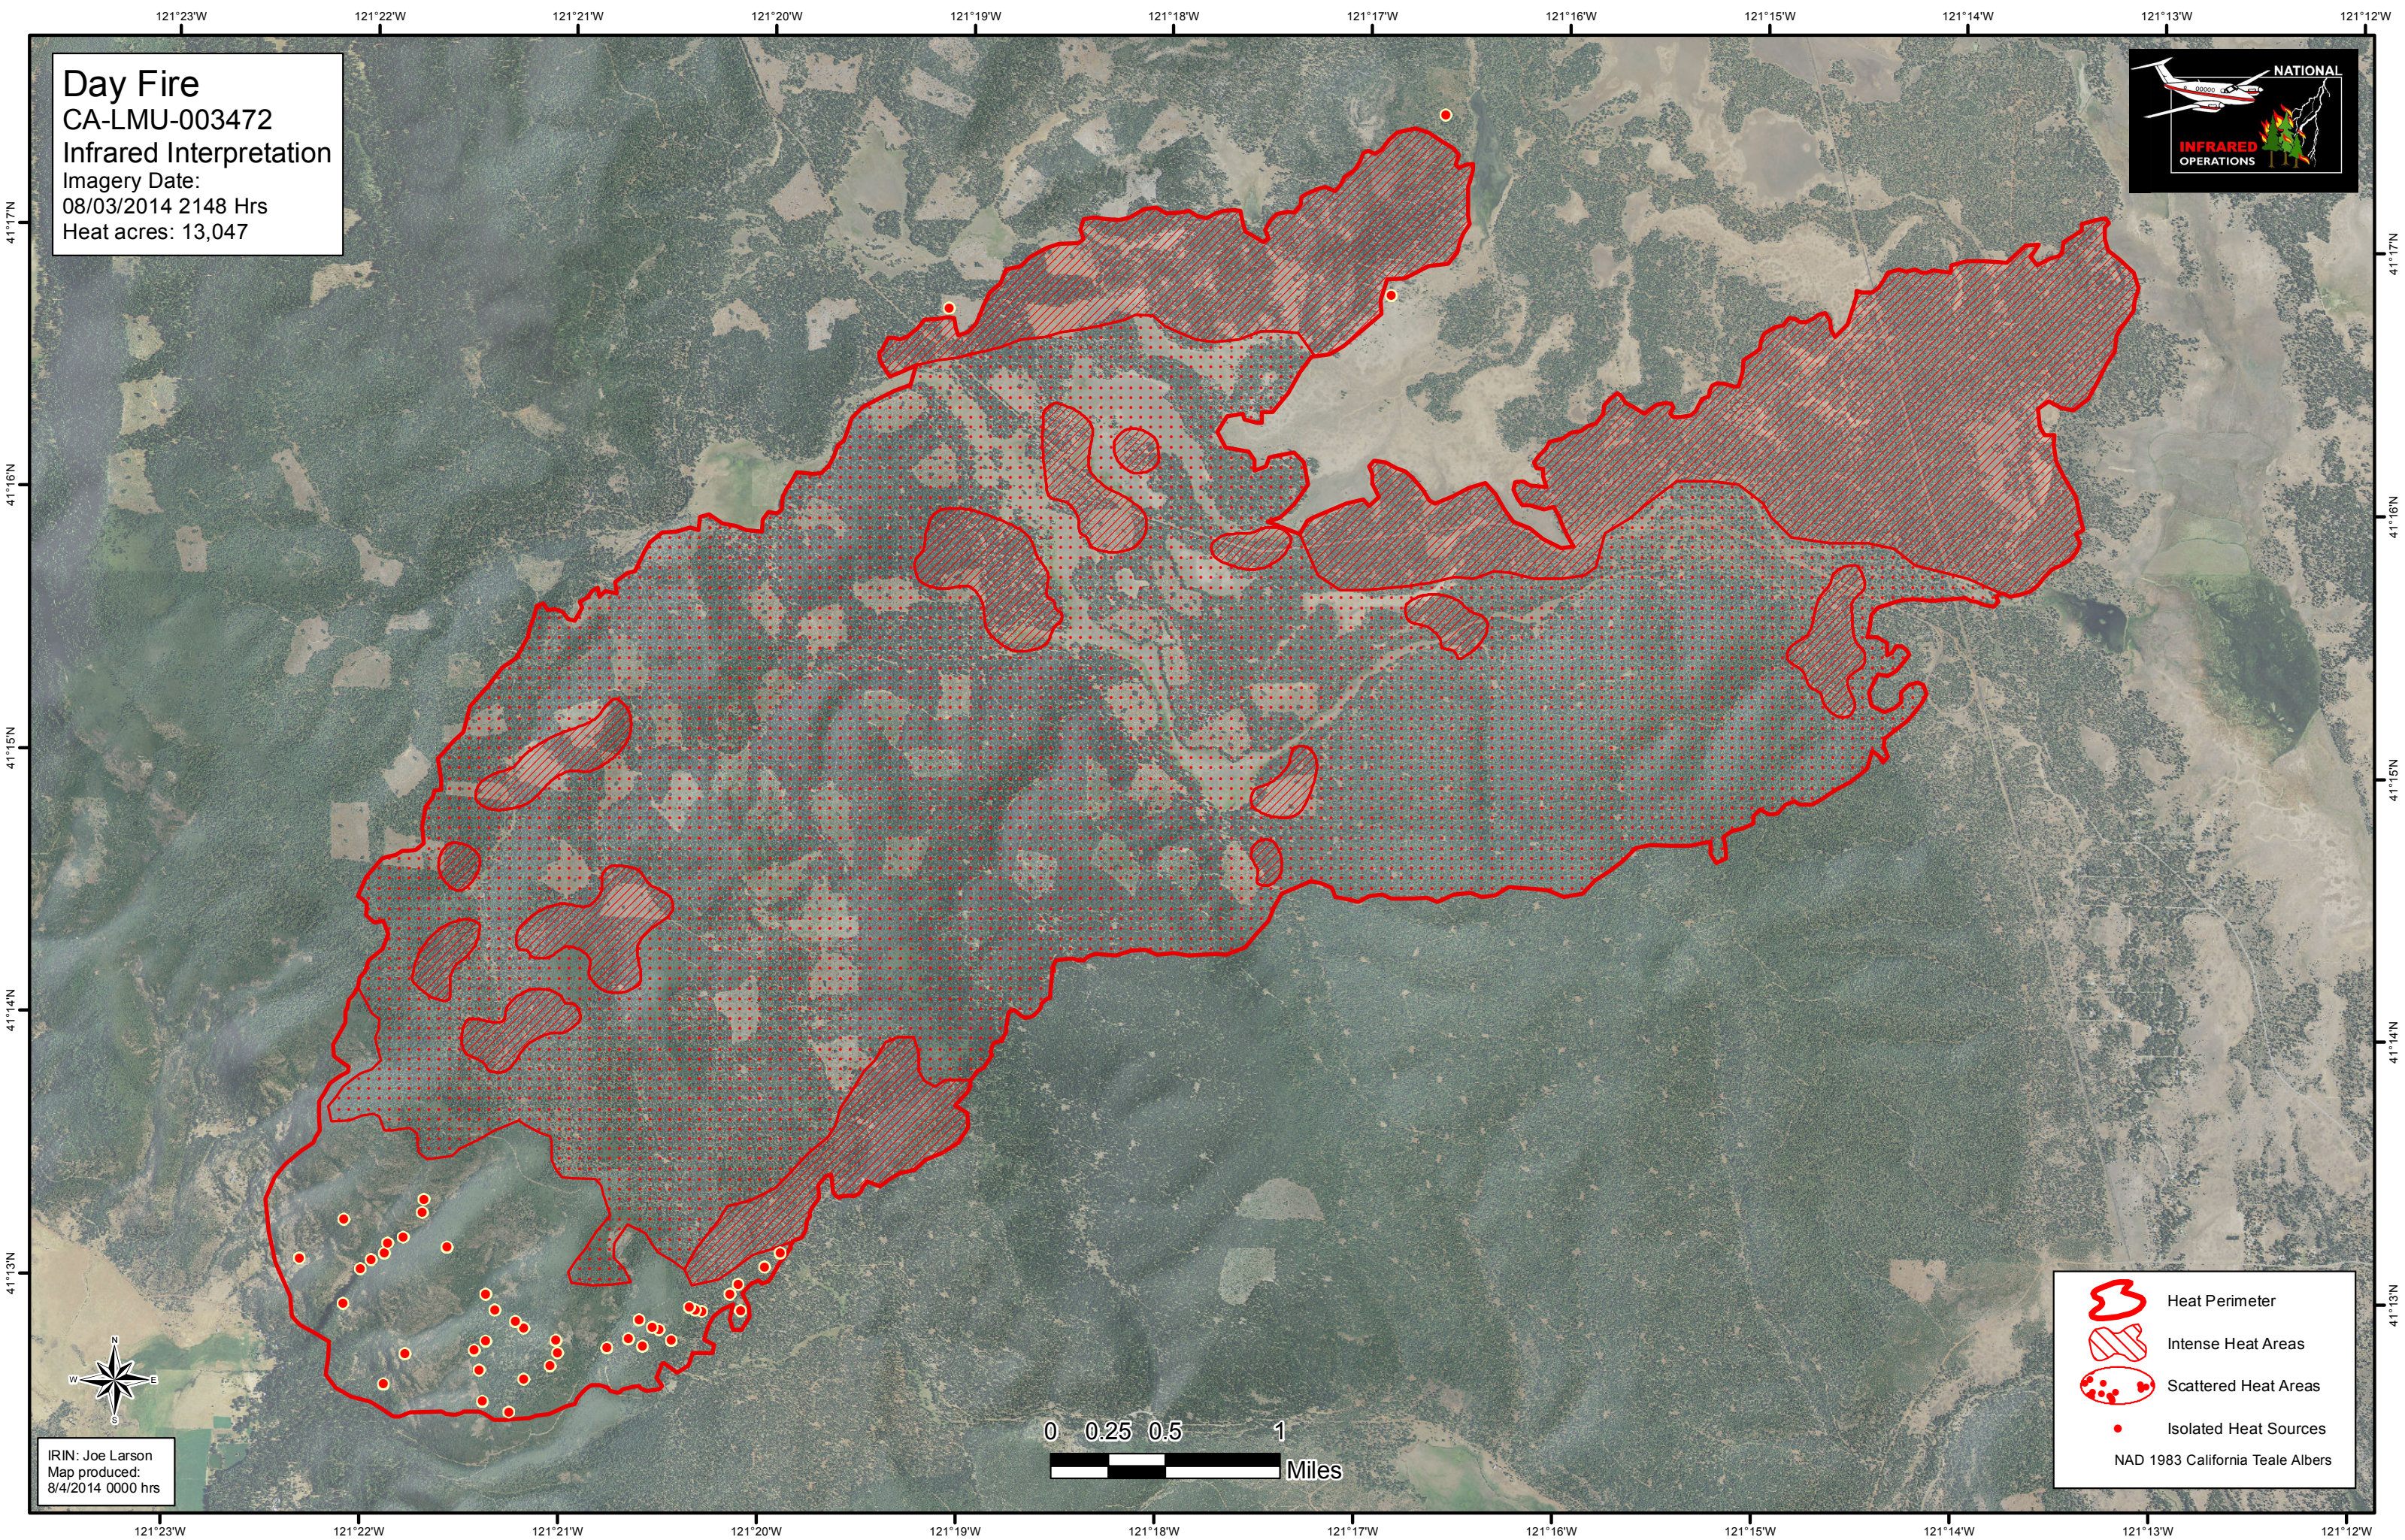

**Day Fire**  
CA-LMU-003472  
Infrared Interpretation  
Imagery Date:  
08/03/2014 2148 Hrs  
Heat acres: 13,047

IRIN: Joe Larson  
Map produced:  
8/4/2014 0000 hrs

- Heat Perimeter
- Intense Heat Areas
- Scattered Heat Areas
- Isolated Heat Sources

NAD 1983 California Teale Albers