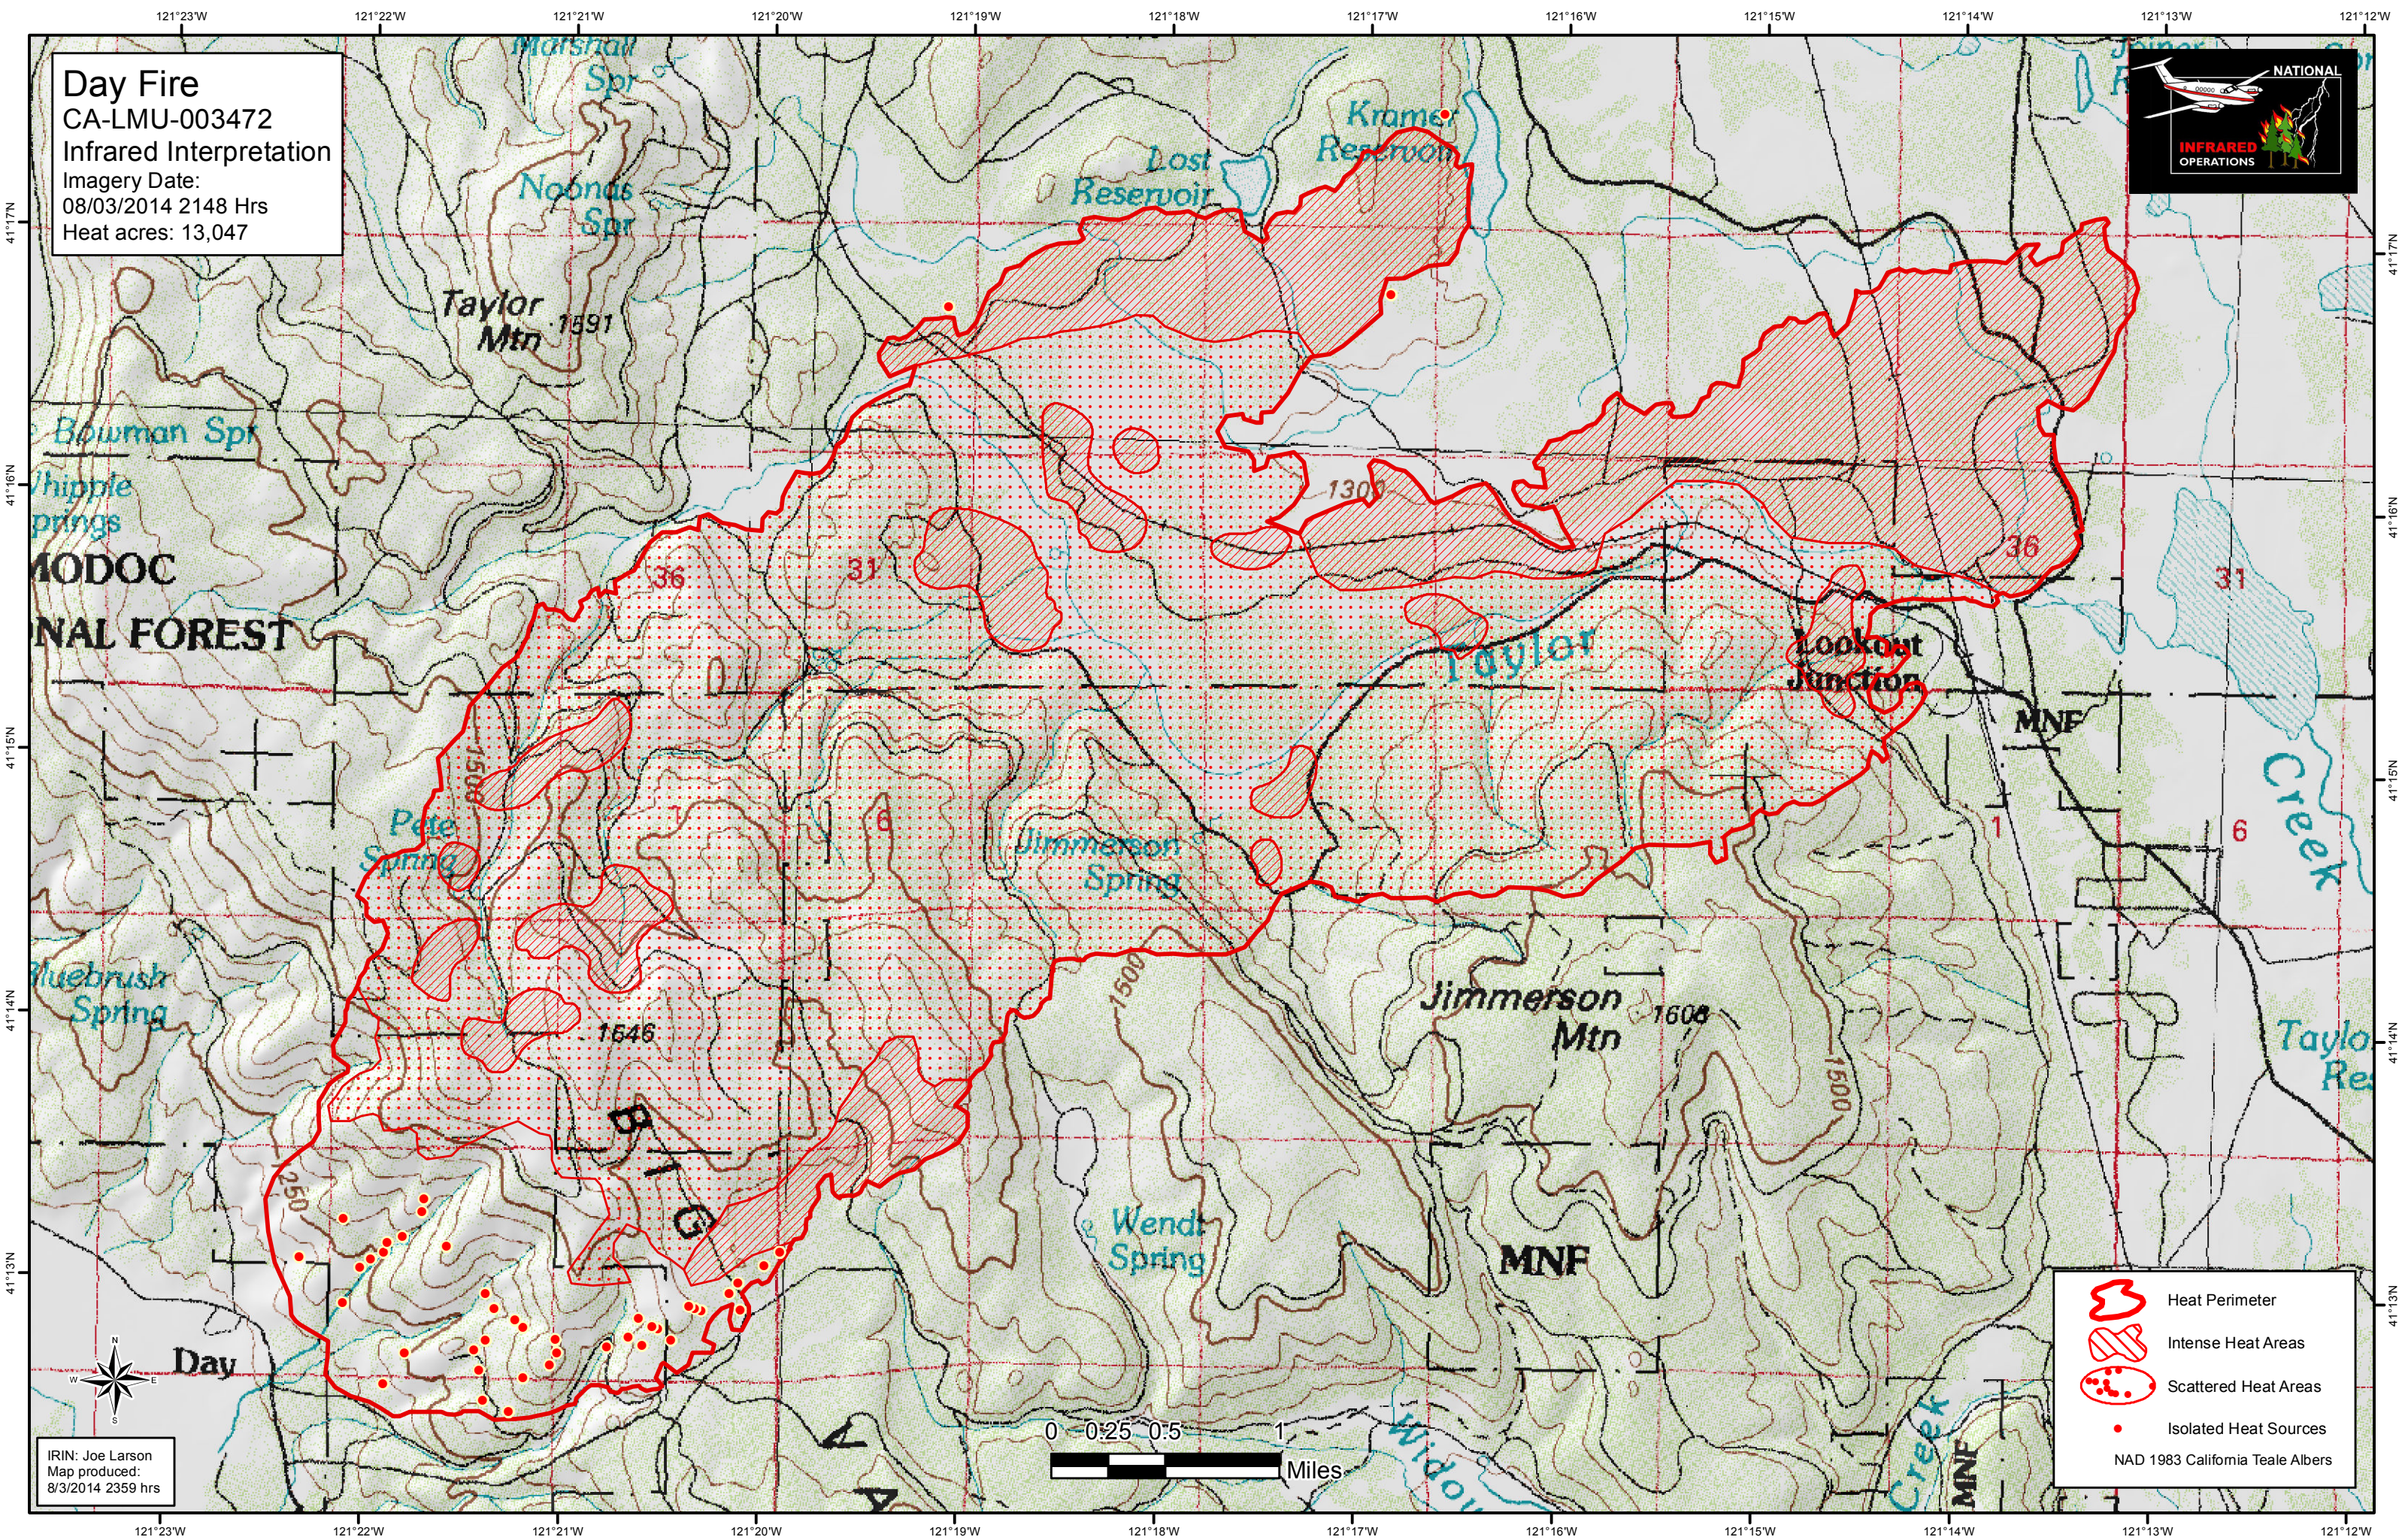

Day Fire
CA-LMU-003472
Infrared Interpretation
Imagery Date:
08/03/2014 2148 Hrs
Heat acres: 13,047

IRIN: Joe Larson
Map produced:
8/3/2014 2359 hrs

	Heat Perimeter
	Intense Heat Areas
	Scattered Heat Areas
	Isolated Heat Sources
NAD 1983 California Teale Albers	