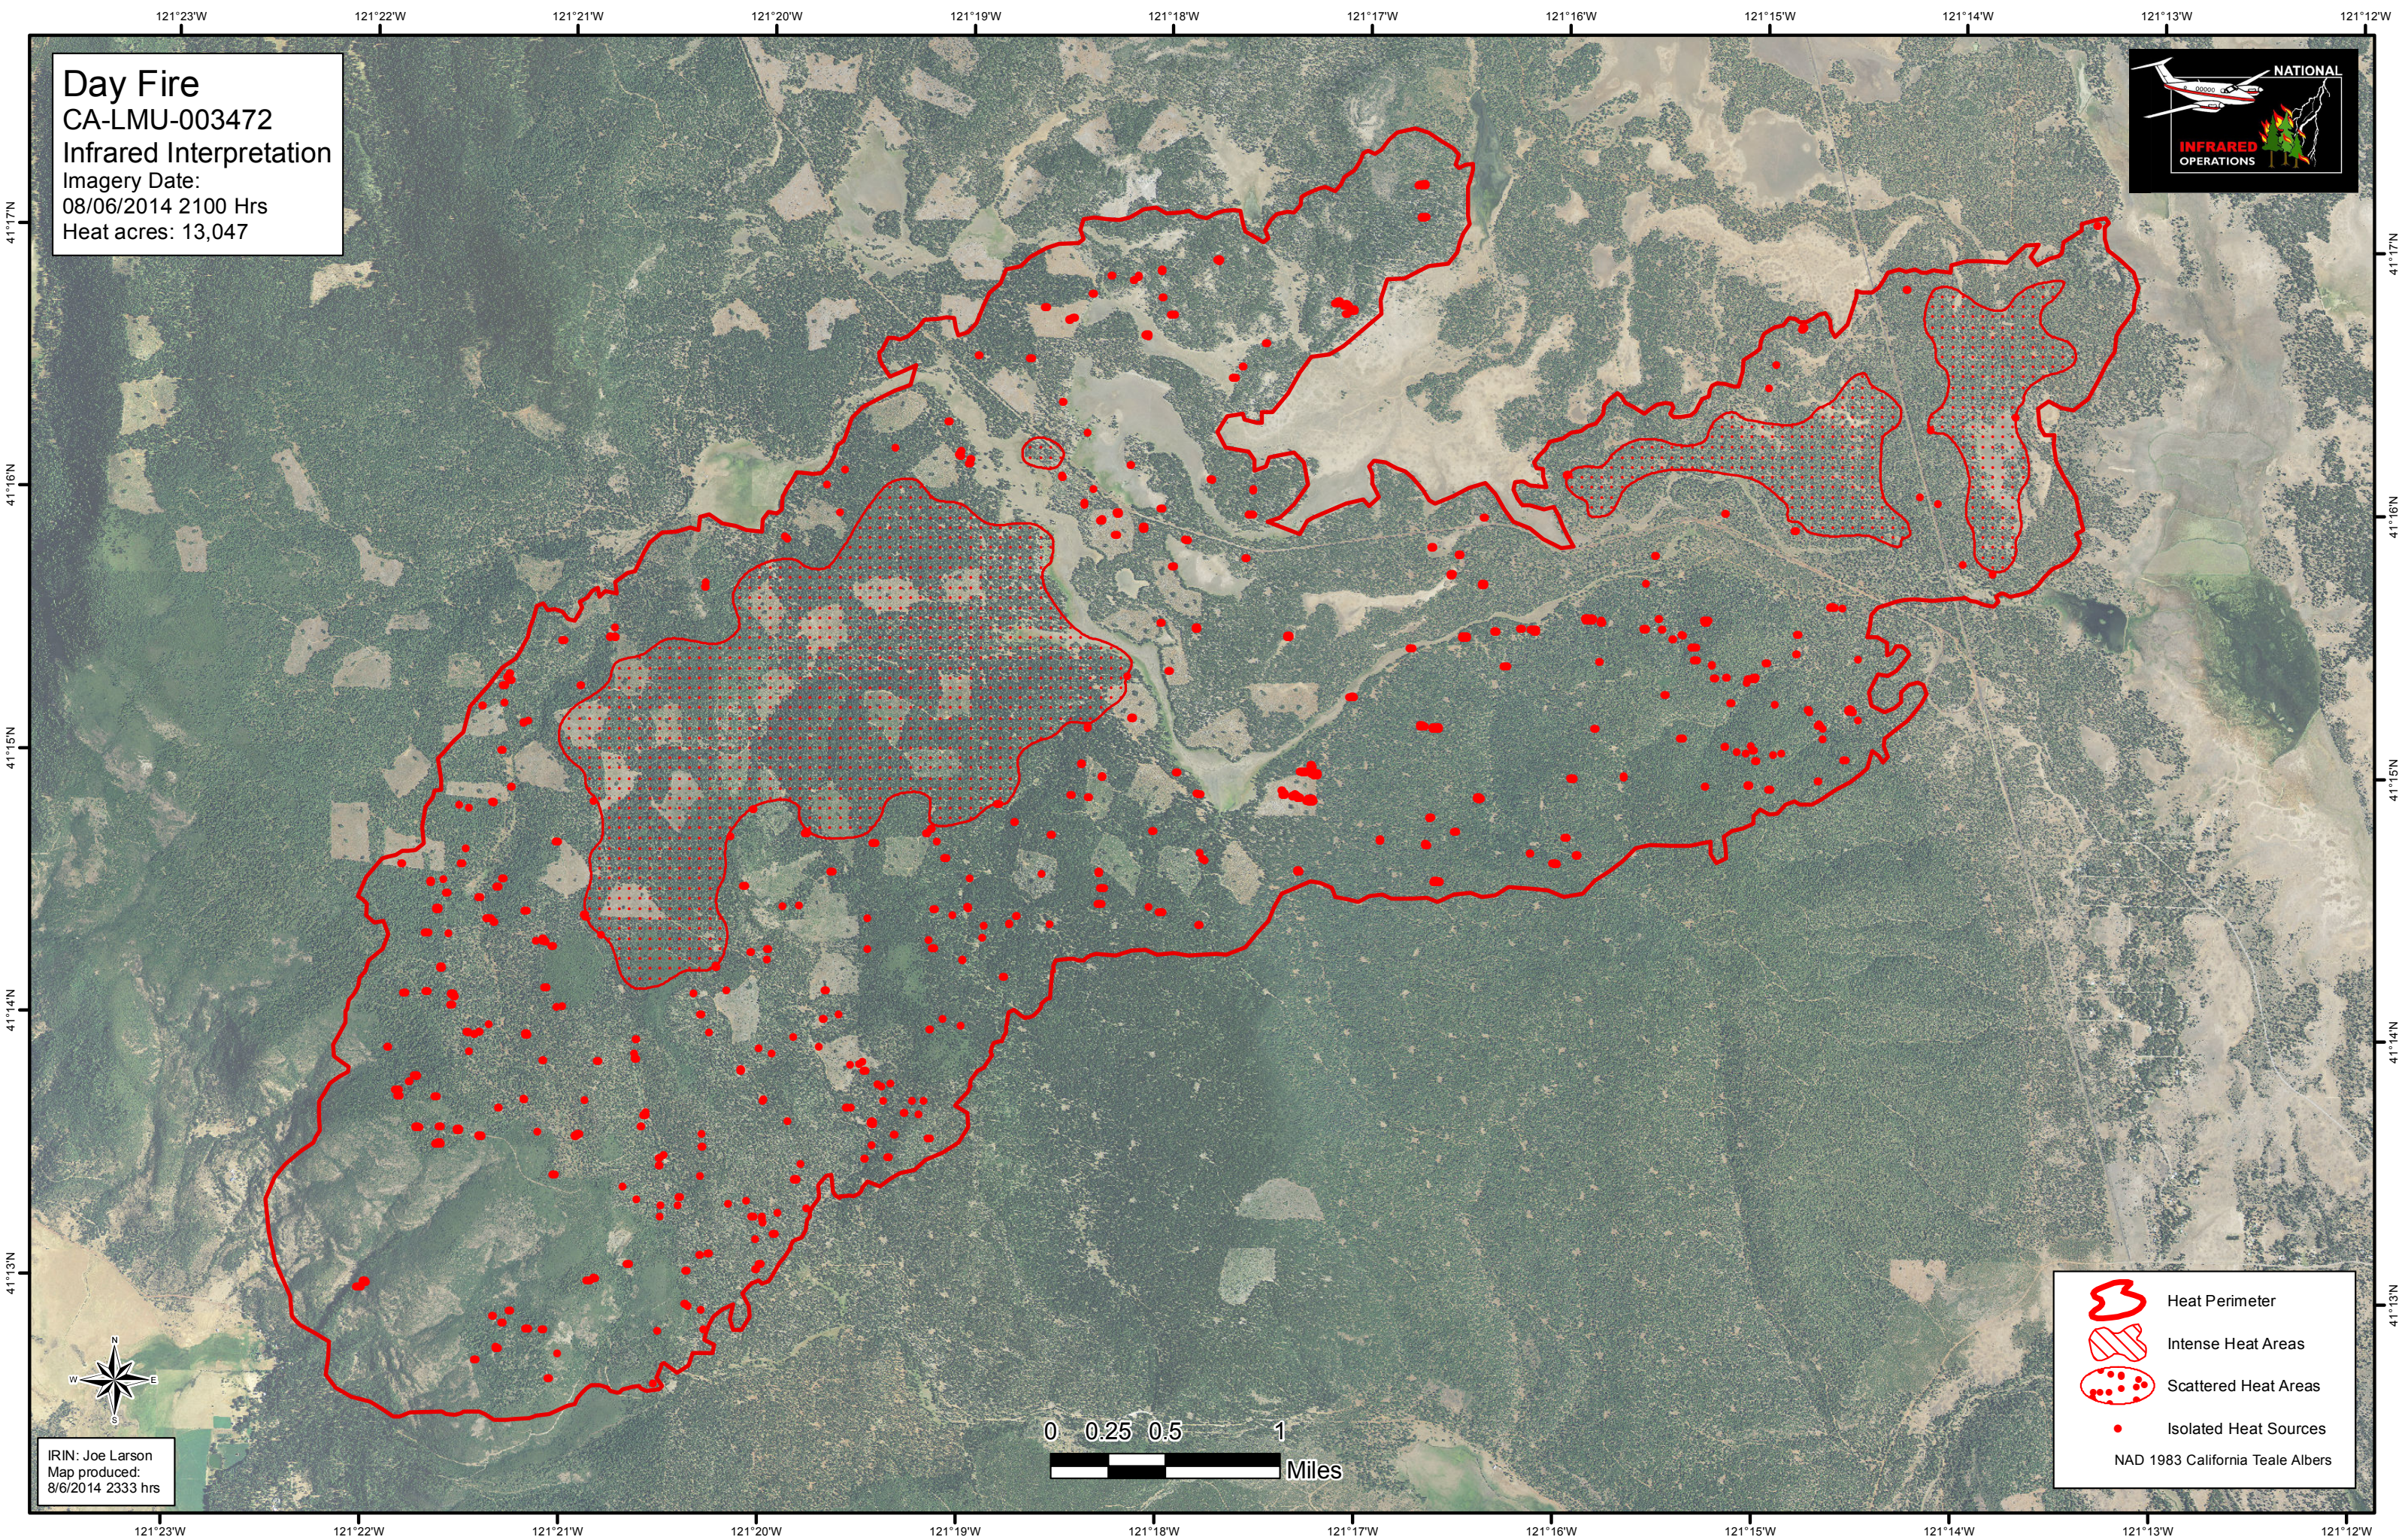

Day Fire
CA-LMU-003472
Infrared Interpretation
Imagery Date:
08/06/2014 2100 Hrs
Heat acres: 13,047

IRIN: Joe Larson
Map produced:
8/6/2014 2333 hrs

	Heat Perimeter
	Intense Heat Areas
	Scattered Heat Areas
	Isolated Heat Sources
NAD 1983 California Teale Albers	