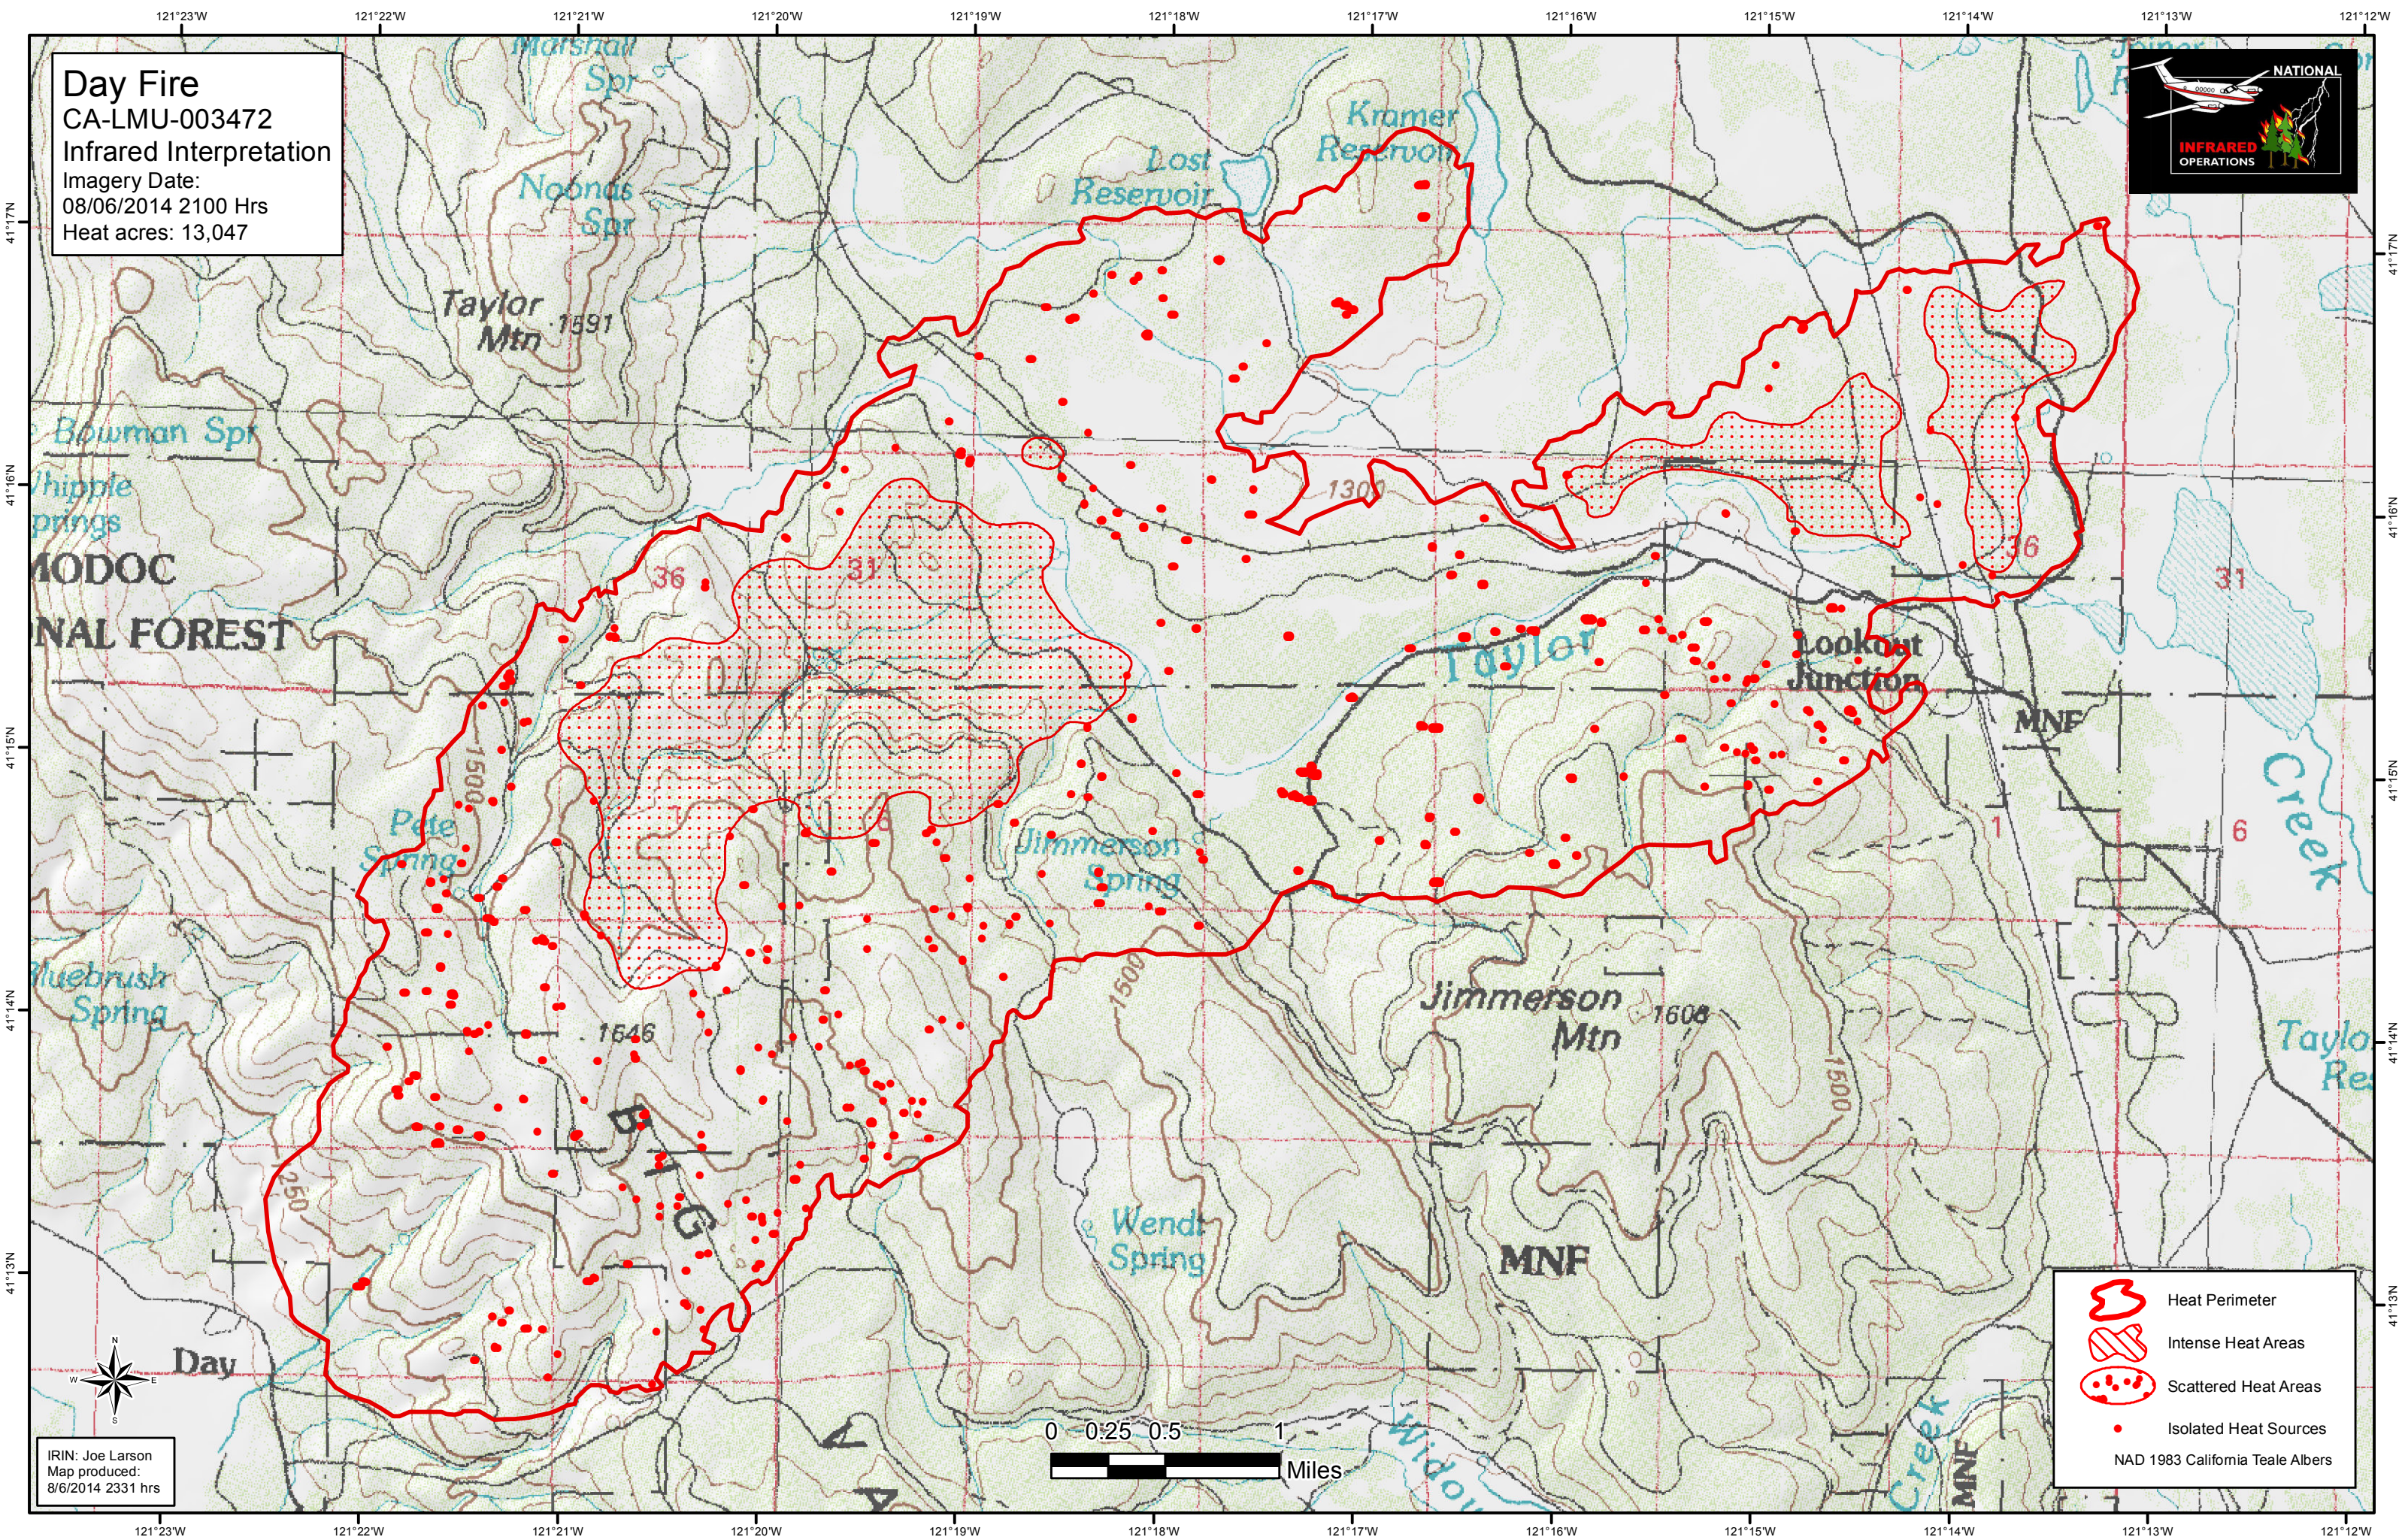

Day Fire
CA-LMU-003472
Infrared Interpretation
Imagery Date:
08/06/2014 2100 Hrs
Heat acres: 13,047

MODOC
NATIONAL FOREST

Day

IRIN: Joe Larson
Map produced:
8/6/2014 2331 hrs

	Heat Perimeter
	Intense Heat Areas
	Scattered Heat Areas
	Isolated Heat Sources
NAD 1983 California Teale Albers	