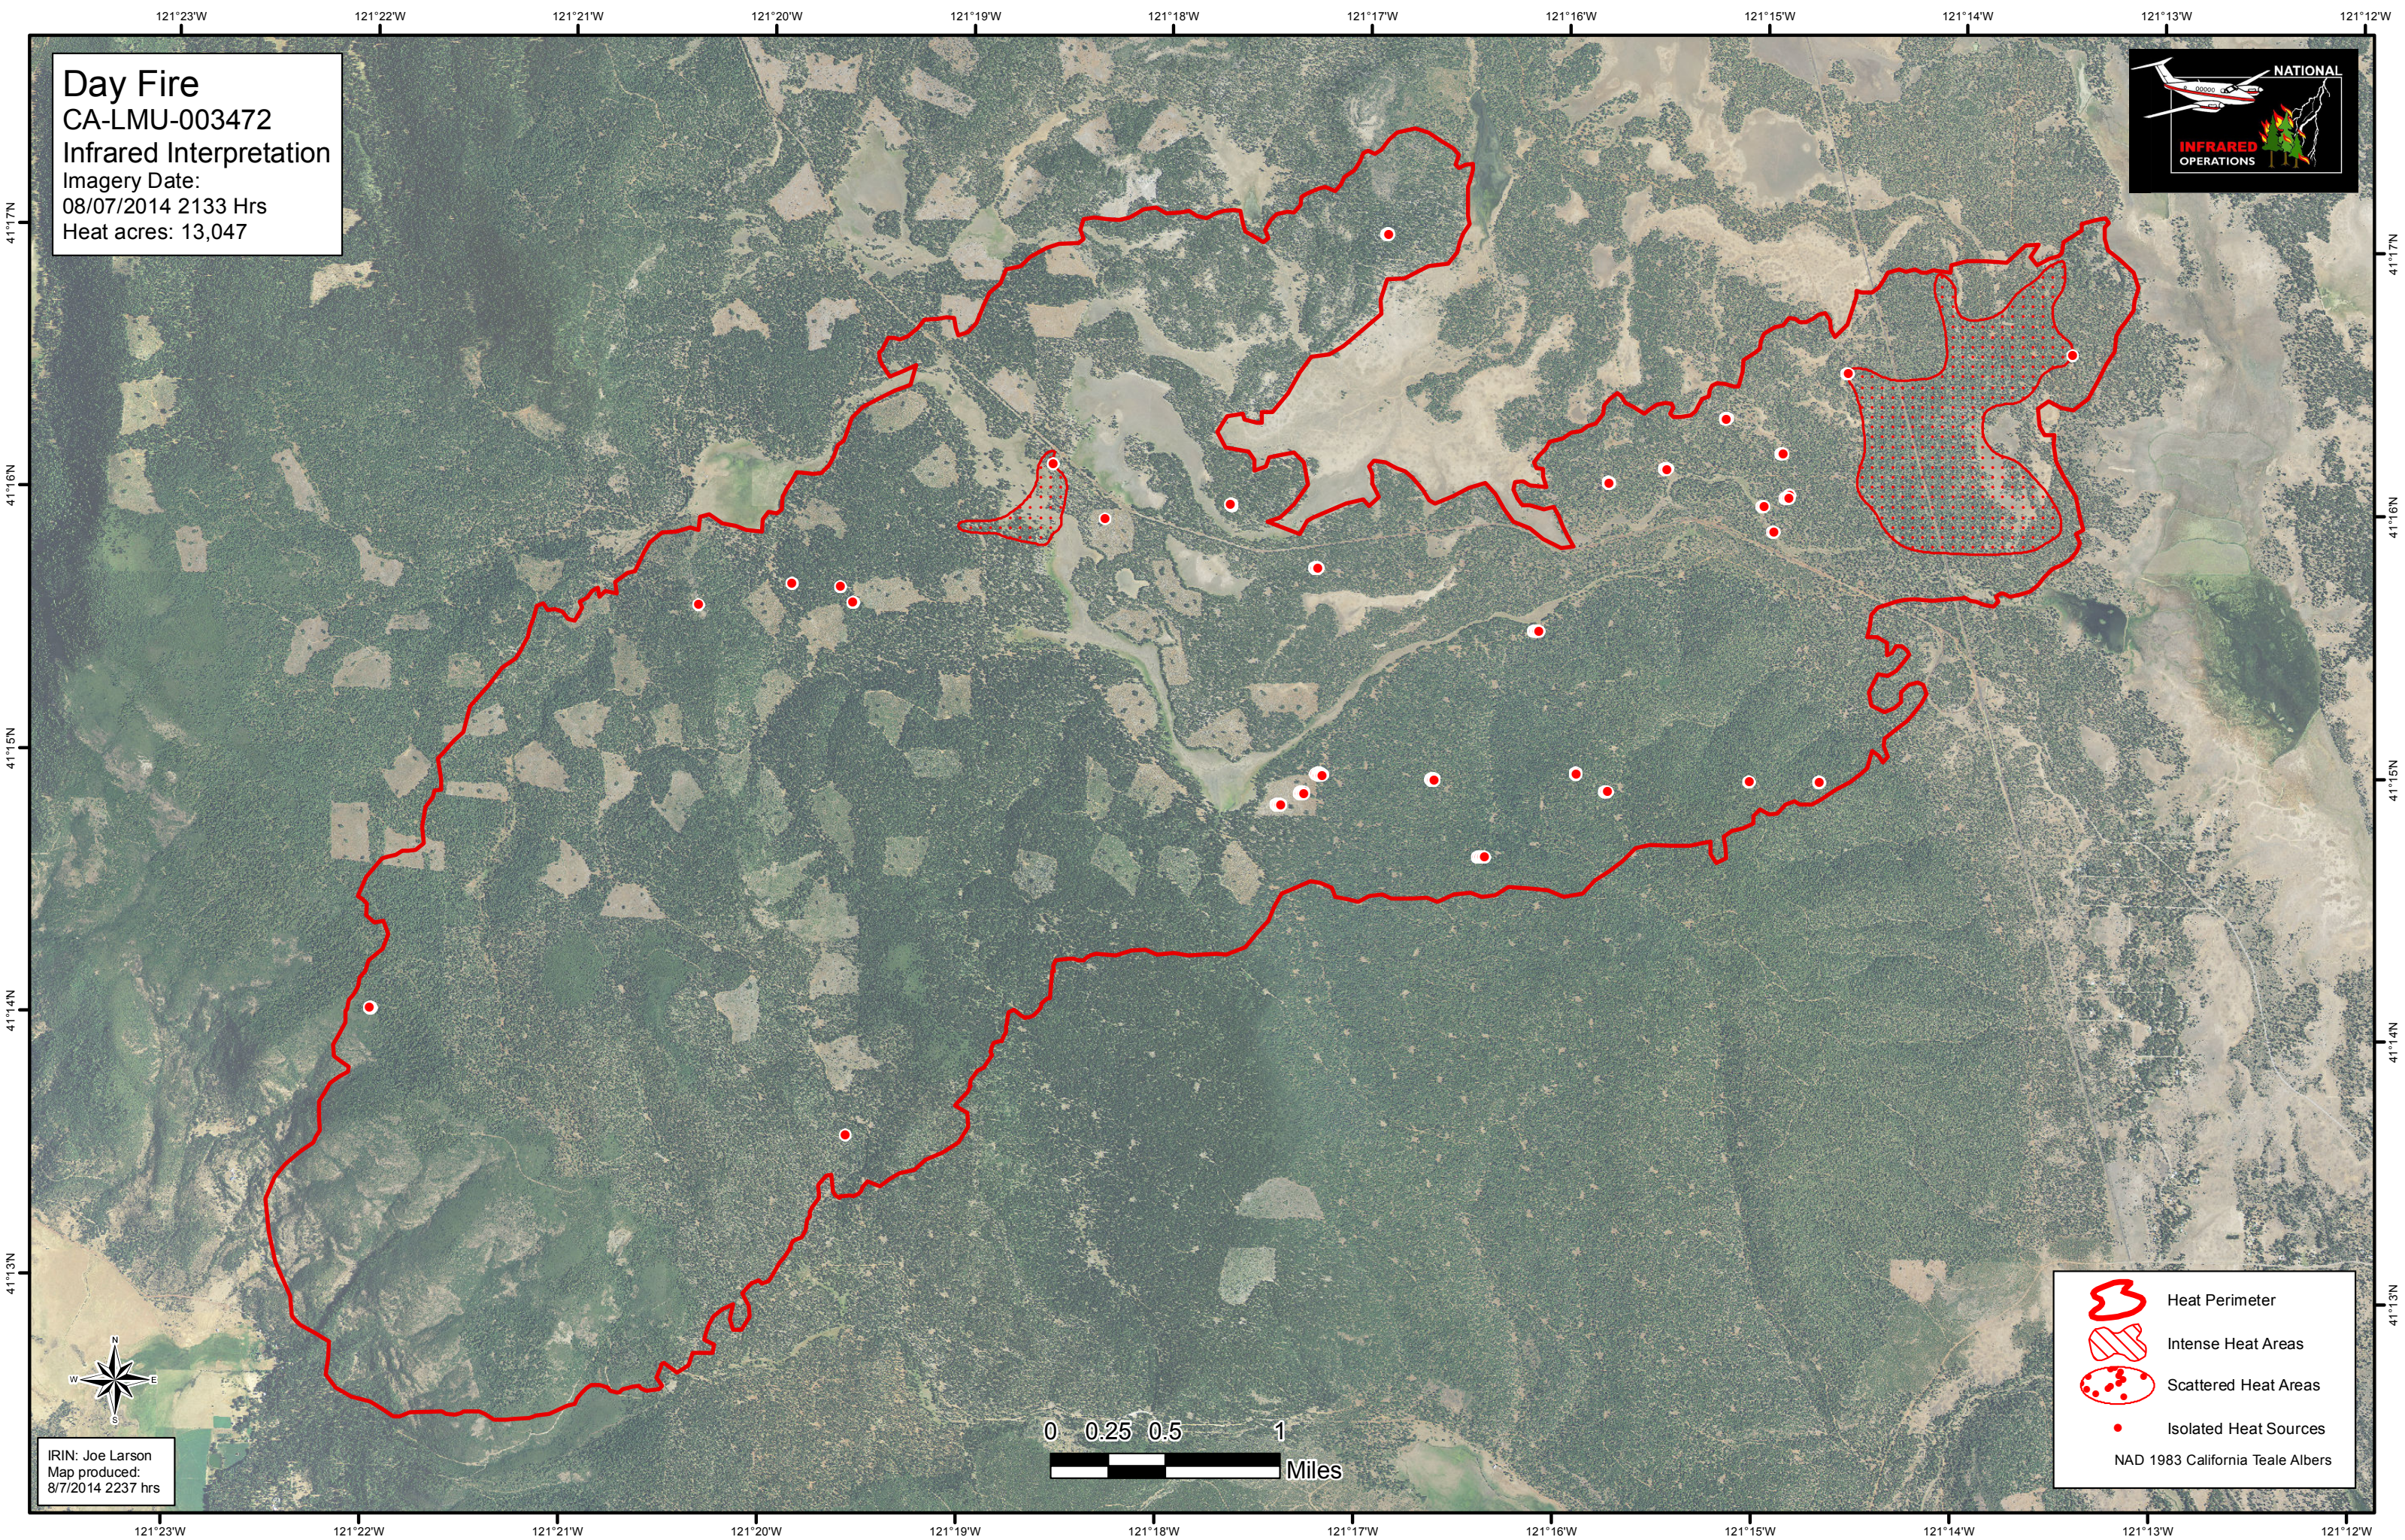

Day Fire
CA-LMU-003472
Infrared Interpretation
Imagery Date:
08/07/2014 2133 Hrs
Heat acres: 13,047

IRIN: Joe Larson
Map produced:
8/7/2014 2237 hrs

	Heat Perimeter
	Intense Heat Areas
	Scattered Heat Areas
	Isolated Heat Sources
NAD 1983 California Teale Albers	