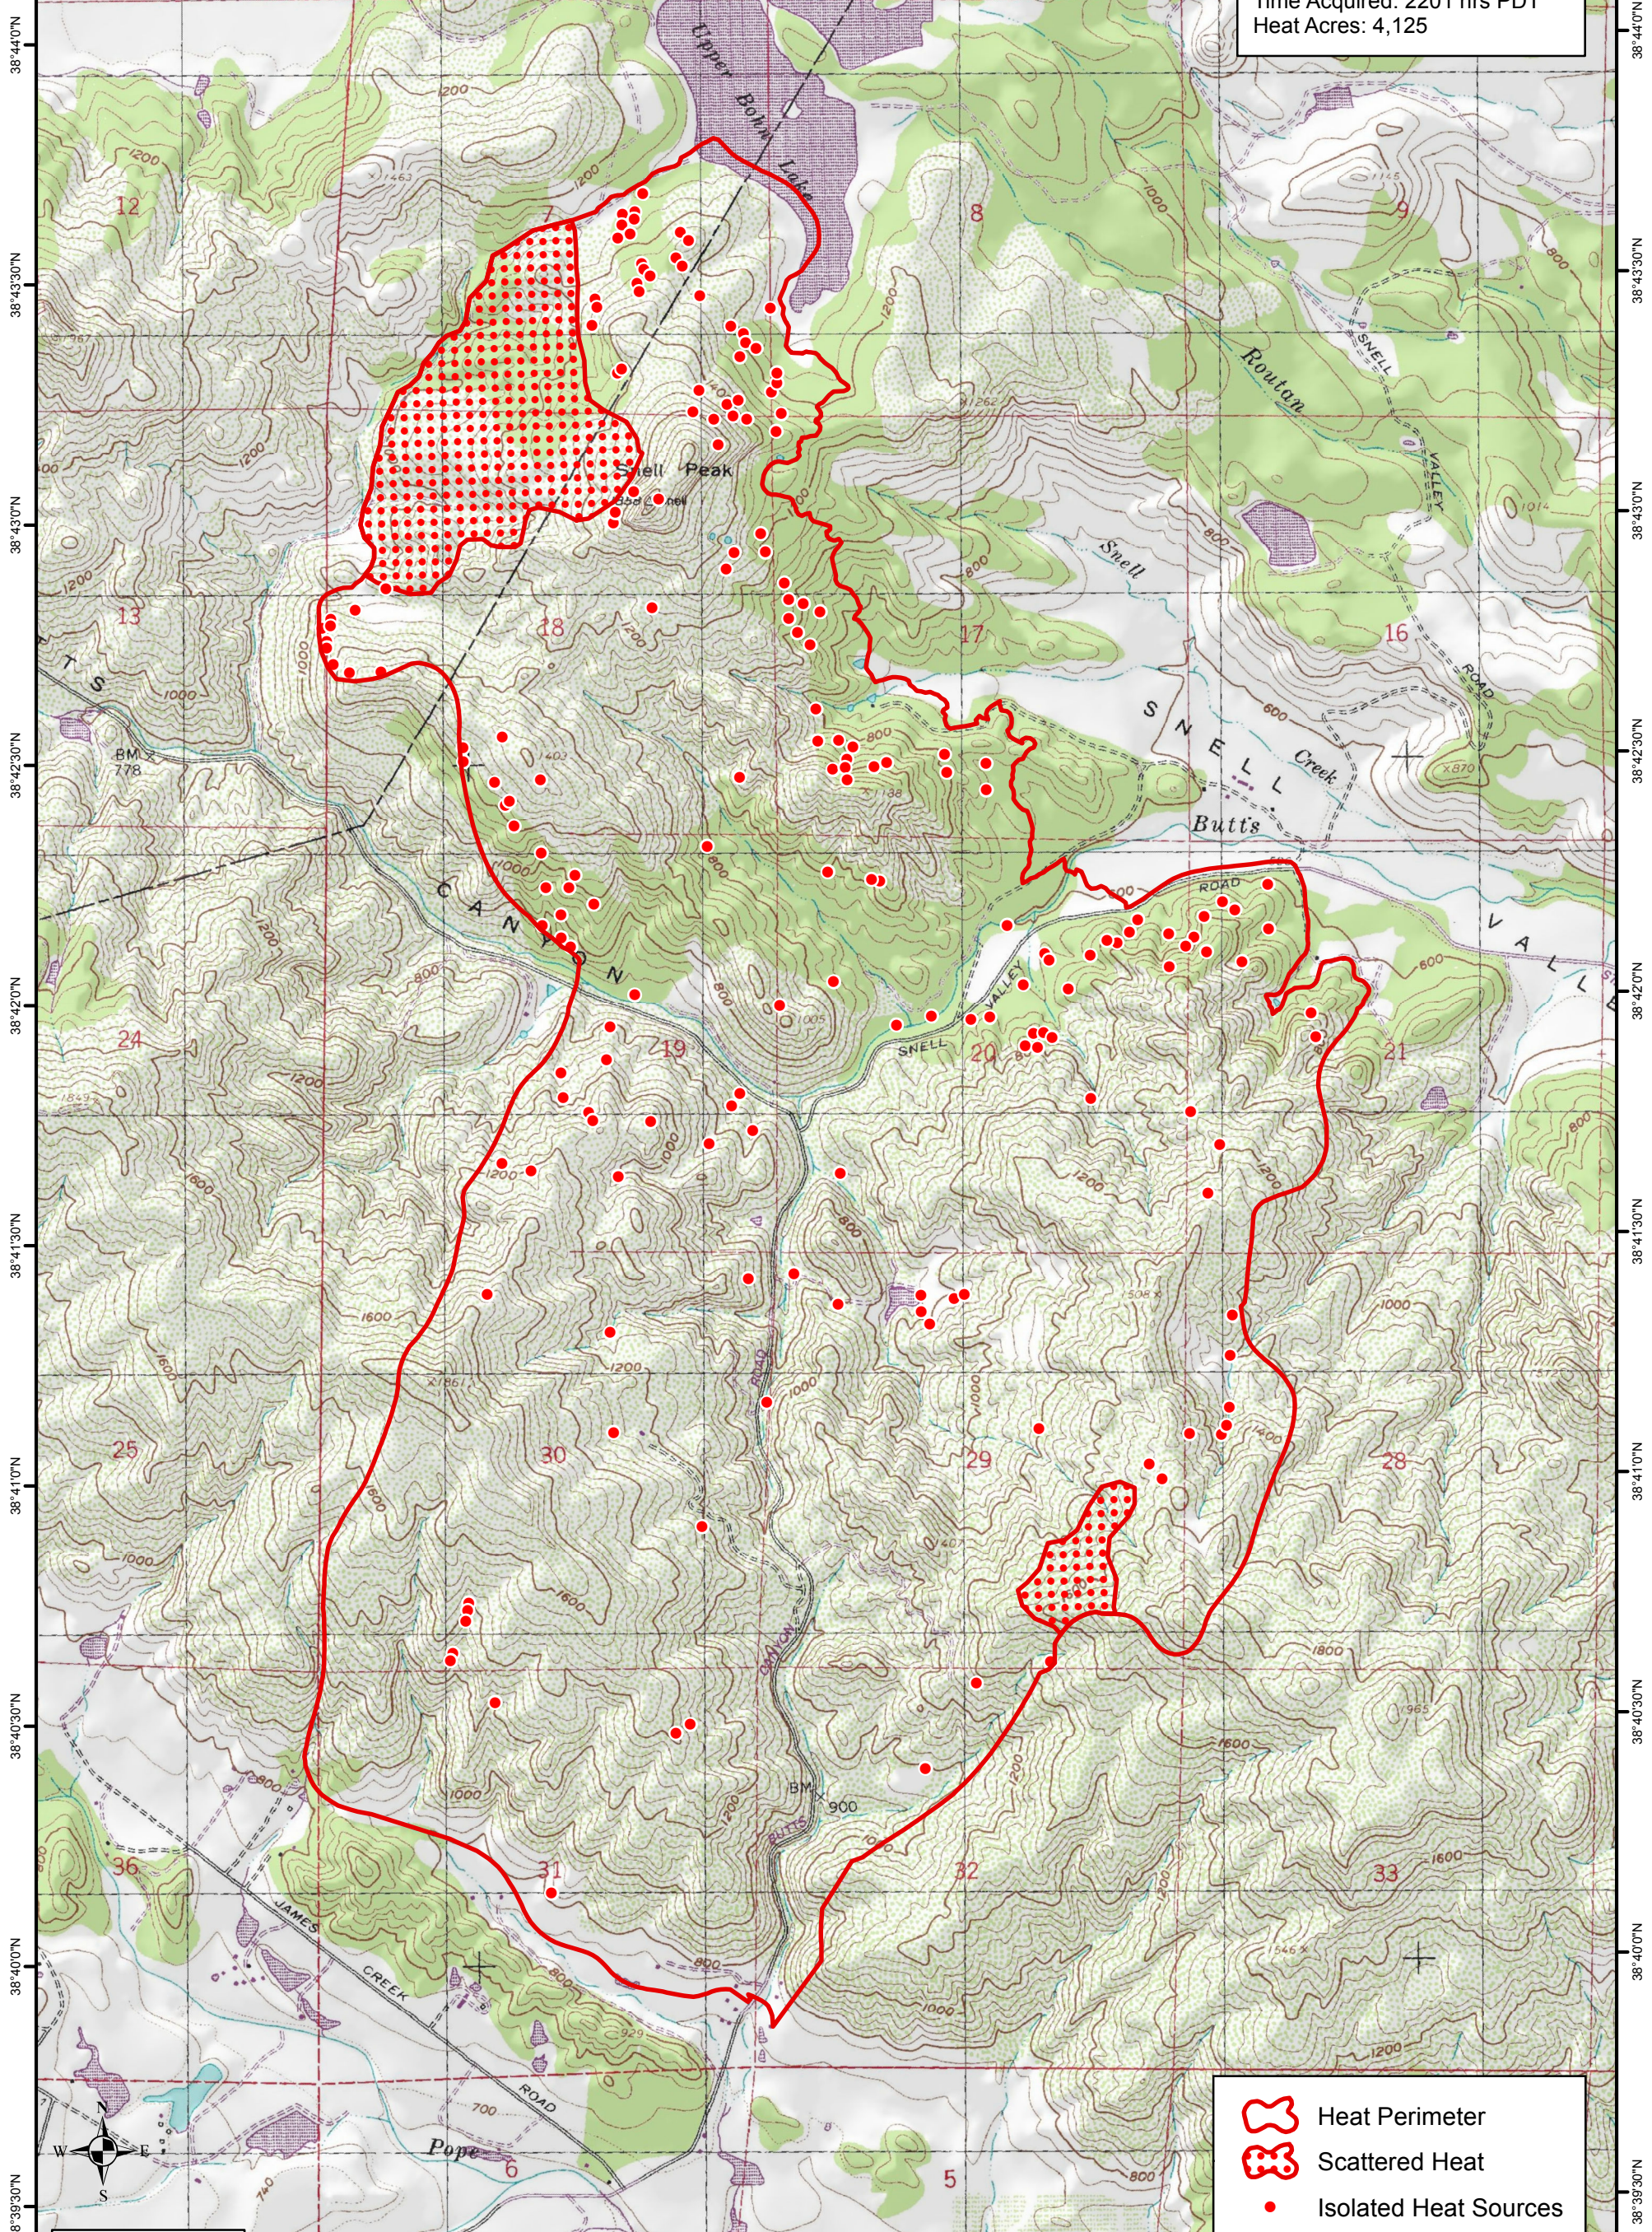

122°28'30"W 122°28'0"W 122°27'30"W 122°27'0"W 122°26'30"W 122°26'0"W 122°25'30"W 122°25'0"W 122°24'30"W

BUTTS FIRE
CA-LNU-005333
Infrared Interpretation
Imagery Date: 07/03/2014
Time Acquired: 2201 hrs PDT
Heat Acres: 4,125

Bohn Valley

Heat Perimeter
 Scattered Heat
 Isolated Heat Sources

IRIN: Kurt Teuber
Map Produced:
07/04/2014 @ 0030 hrs

122°28'30"W 122°28'0"W 122°27'30"W 122°27'0"W 122°26'30"W 122°26'0"W 122°25'30"W 122°25'0"W