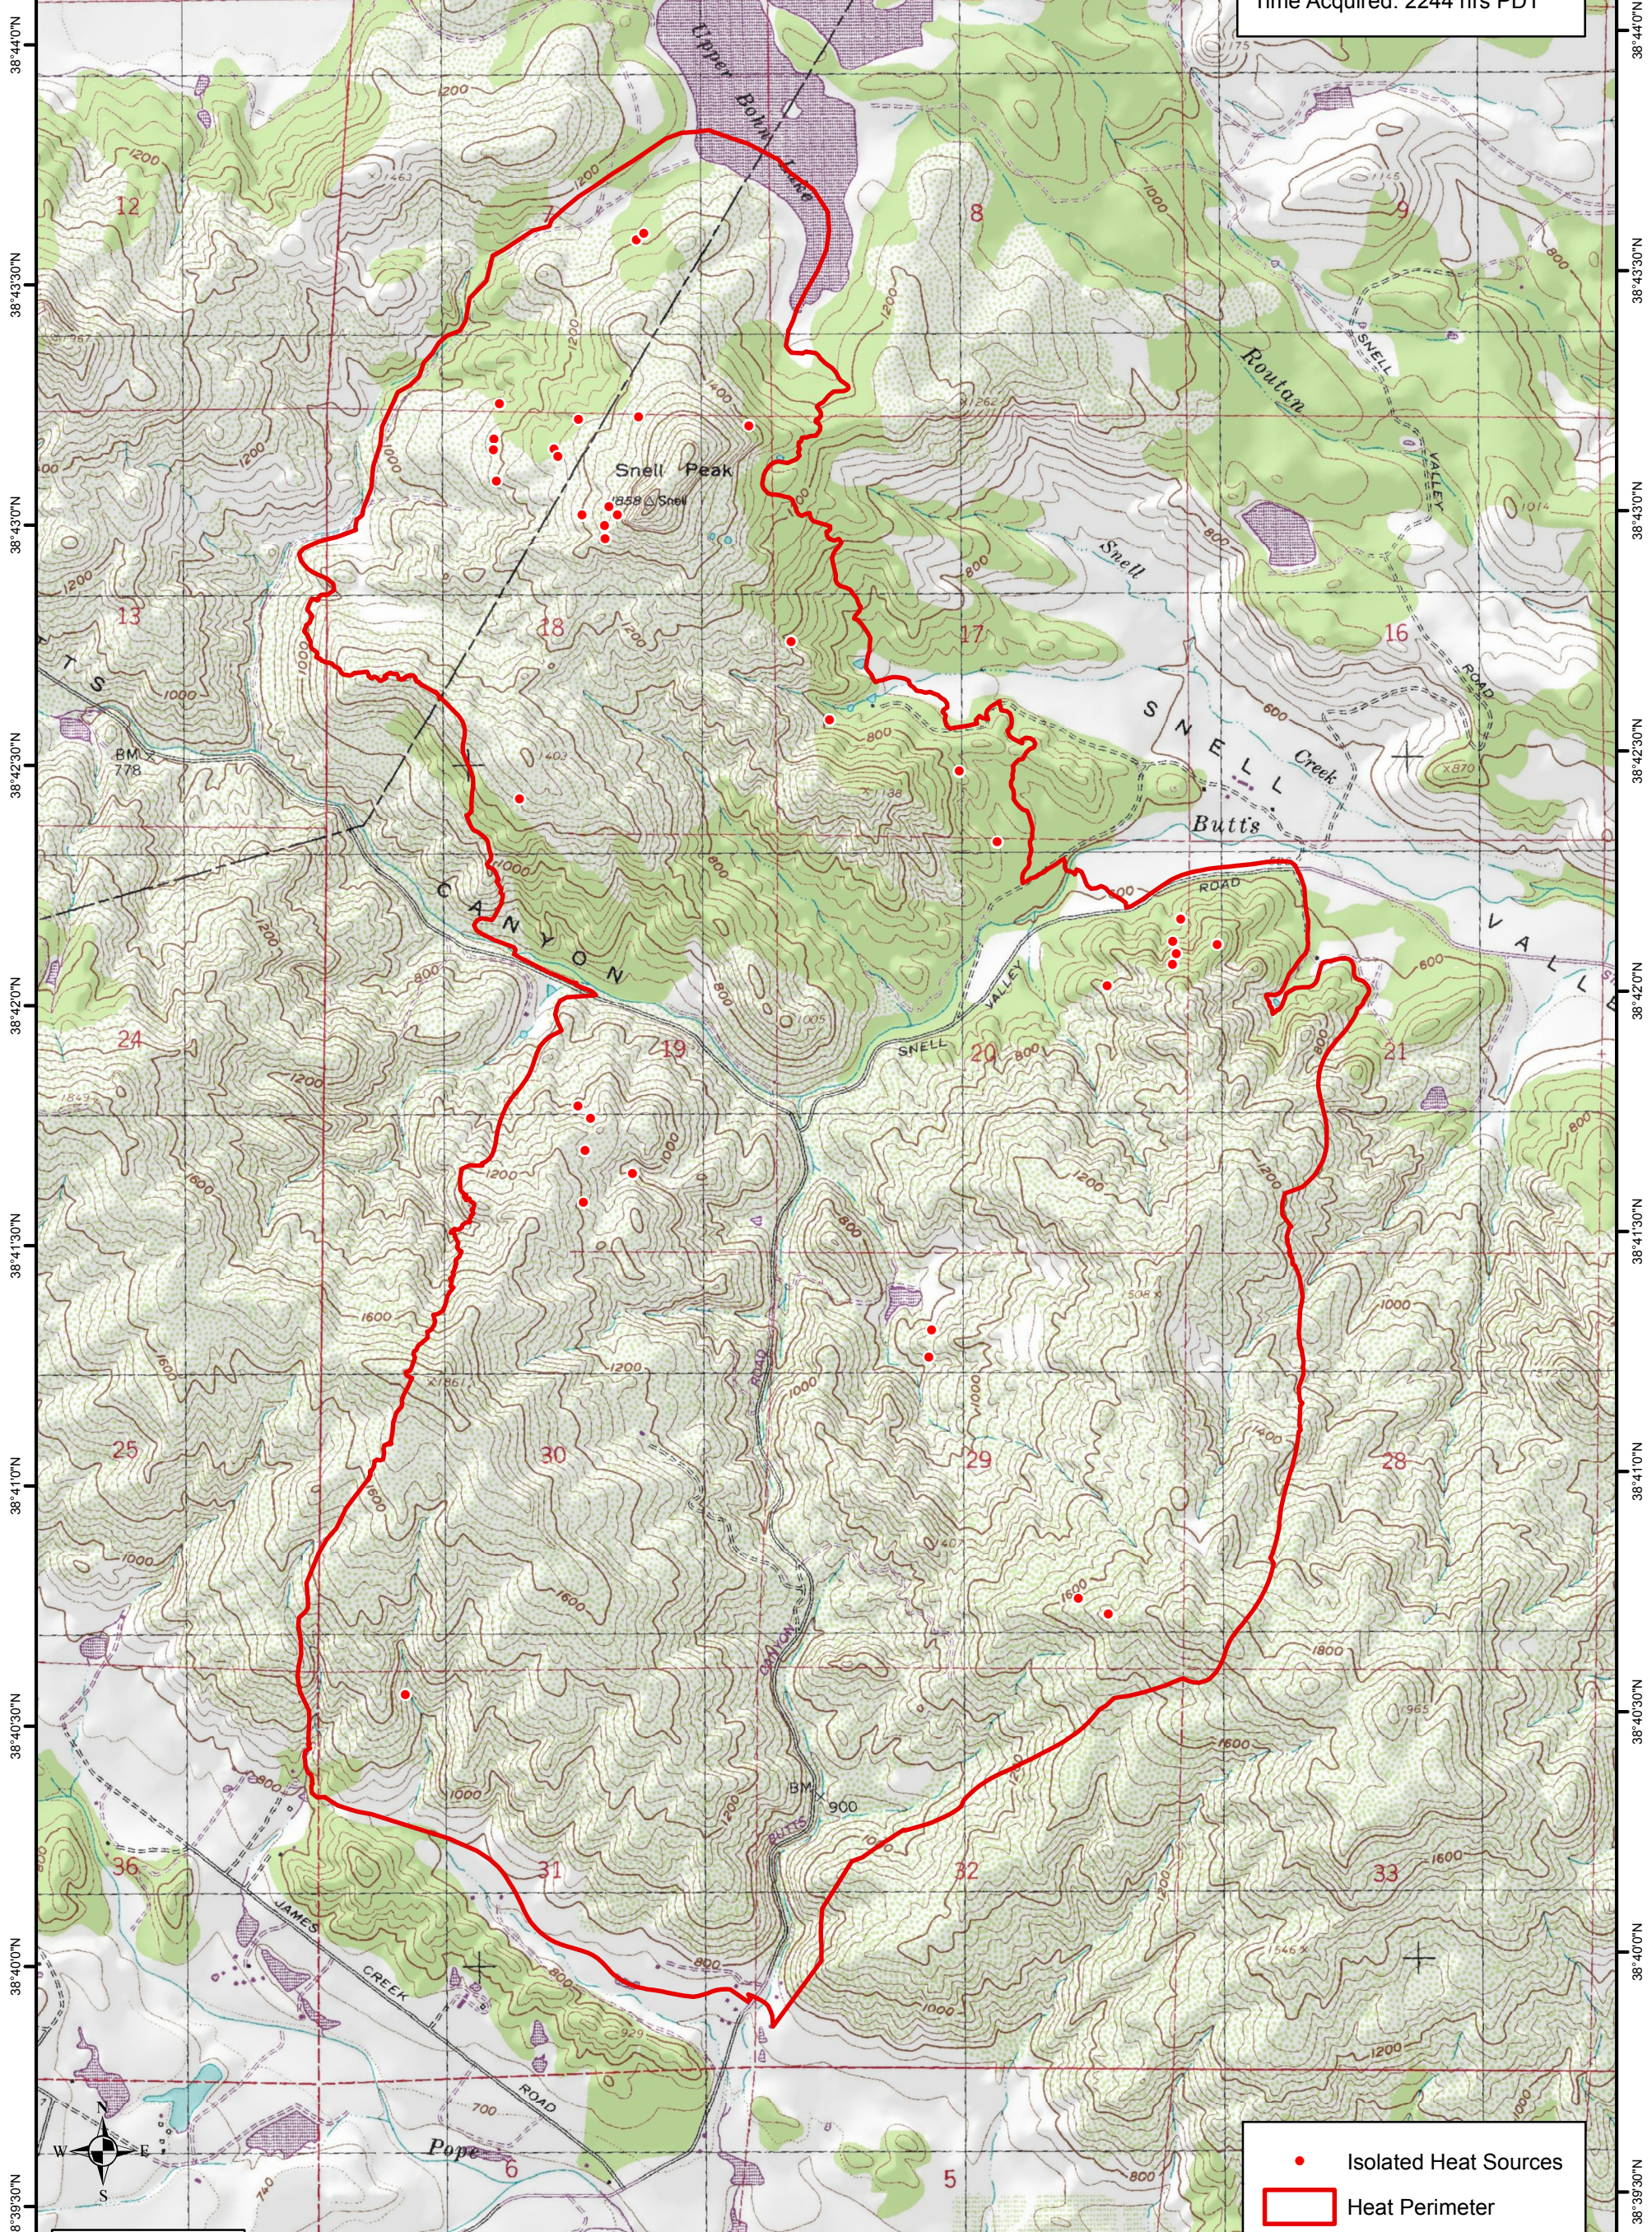

122°28'30"W 122°28'0"W 122°27'30"W 122°27'0"W 122°26'30"W 122°26'0"W 122°25'30"W 122°25'0"W 122°24'30"W

BUTTS FIRE
CA-LNU-005333
Infrared Interpretation
Imagery Date: 07/06/2014
Time Acquired: 2244 hrs PDT

Bohn Valley

● Isolated Heat Sources
□ Heat Perimeter

IRIN: Kurt Teuber
Map Produced:
07/06/2014 @ 2350 hrs

122°28'30"W 122°28'0"W 122°27'30"W 122°27'0"W 122°26'30"W 122°26'0"W 122°25'30"W 122°25'0"W