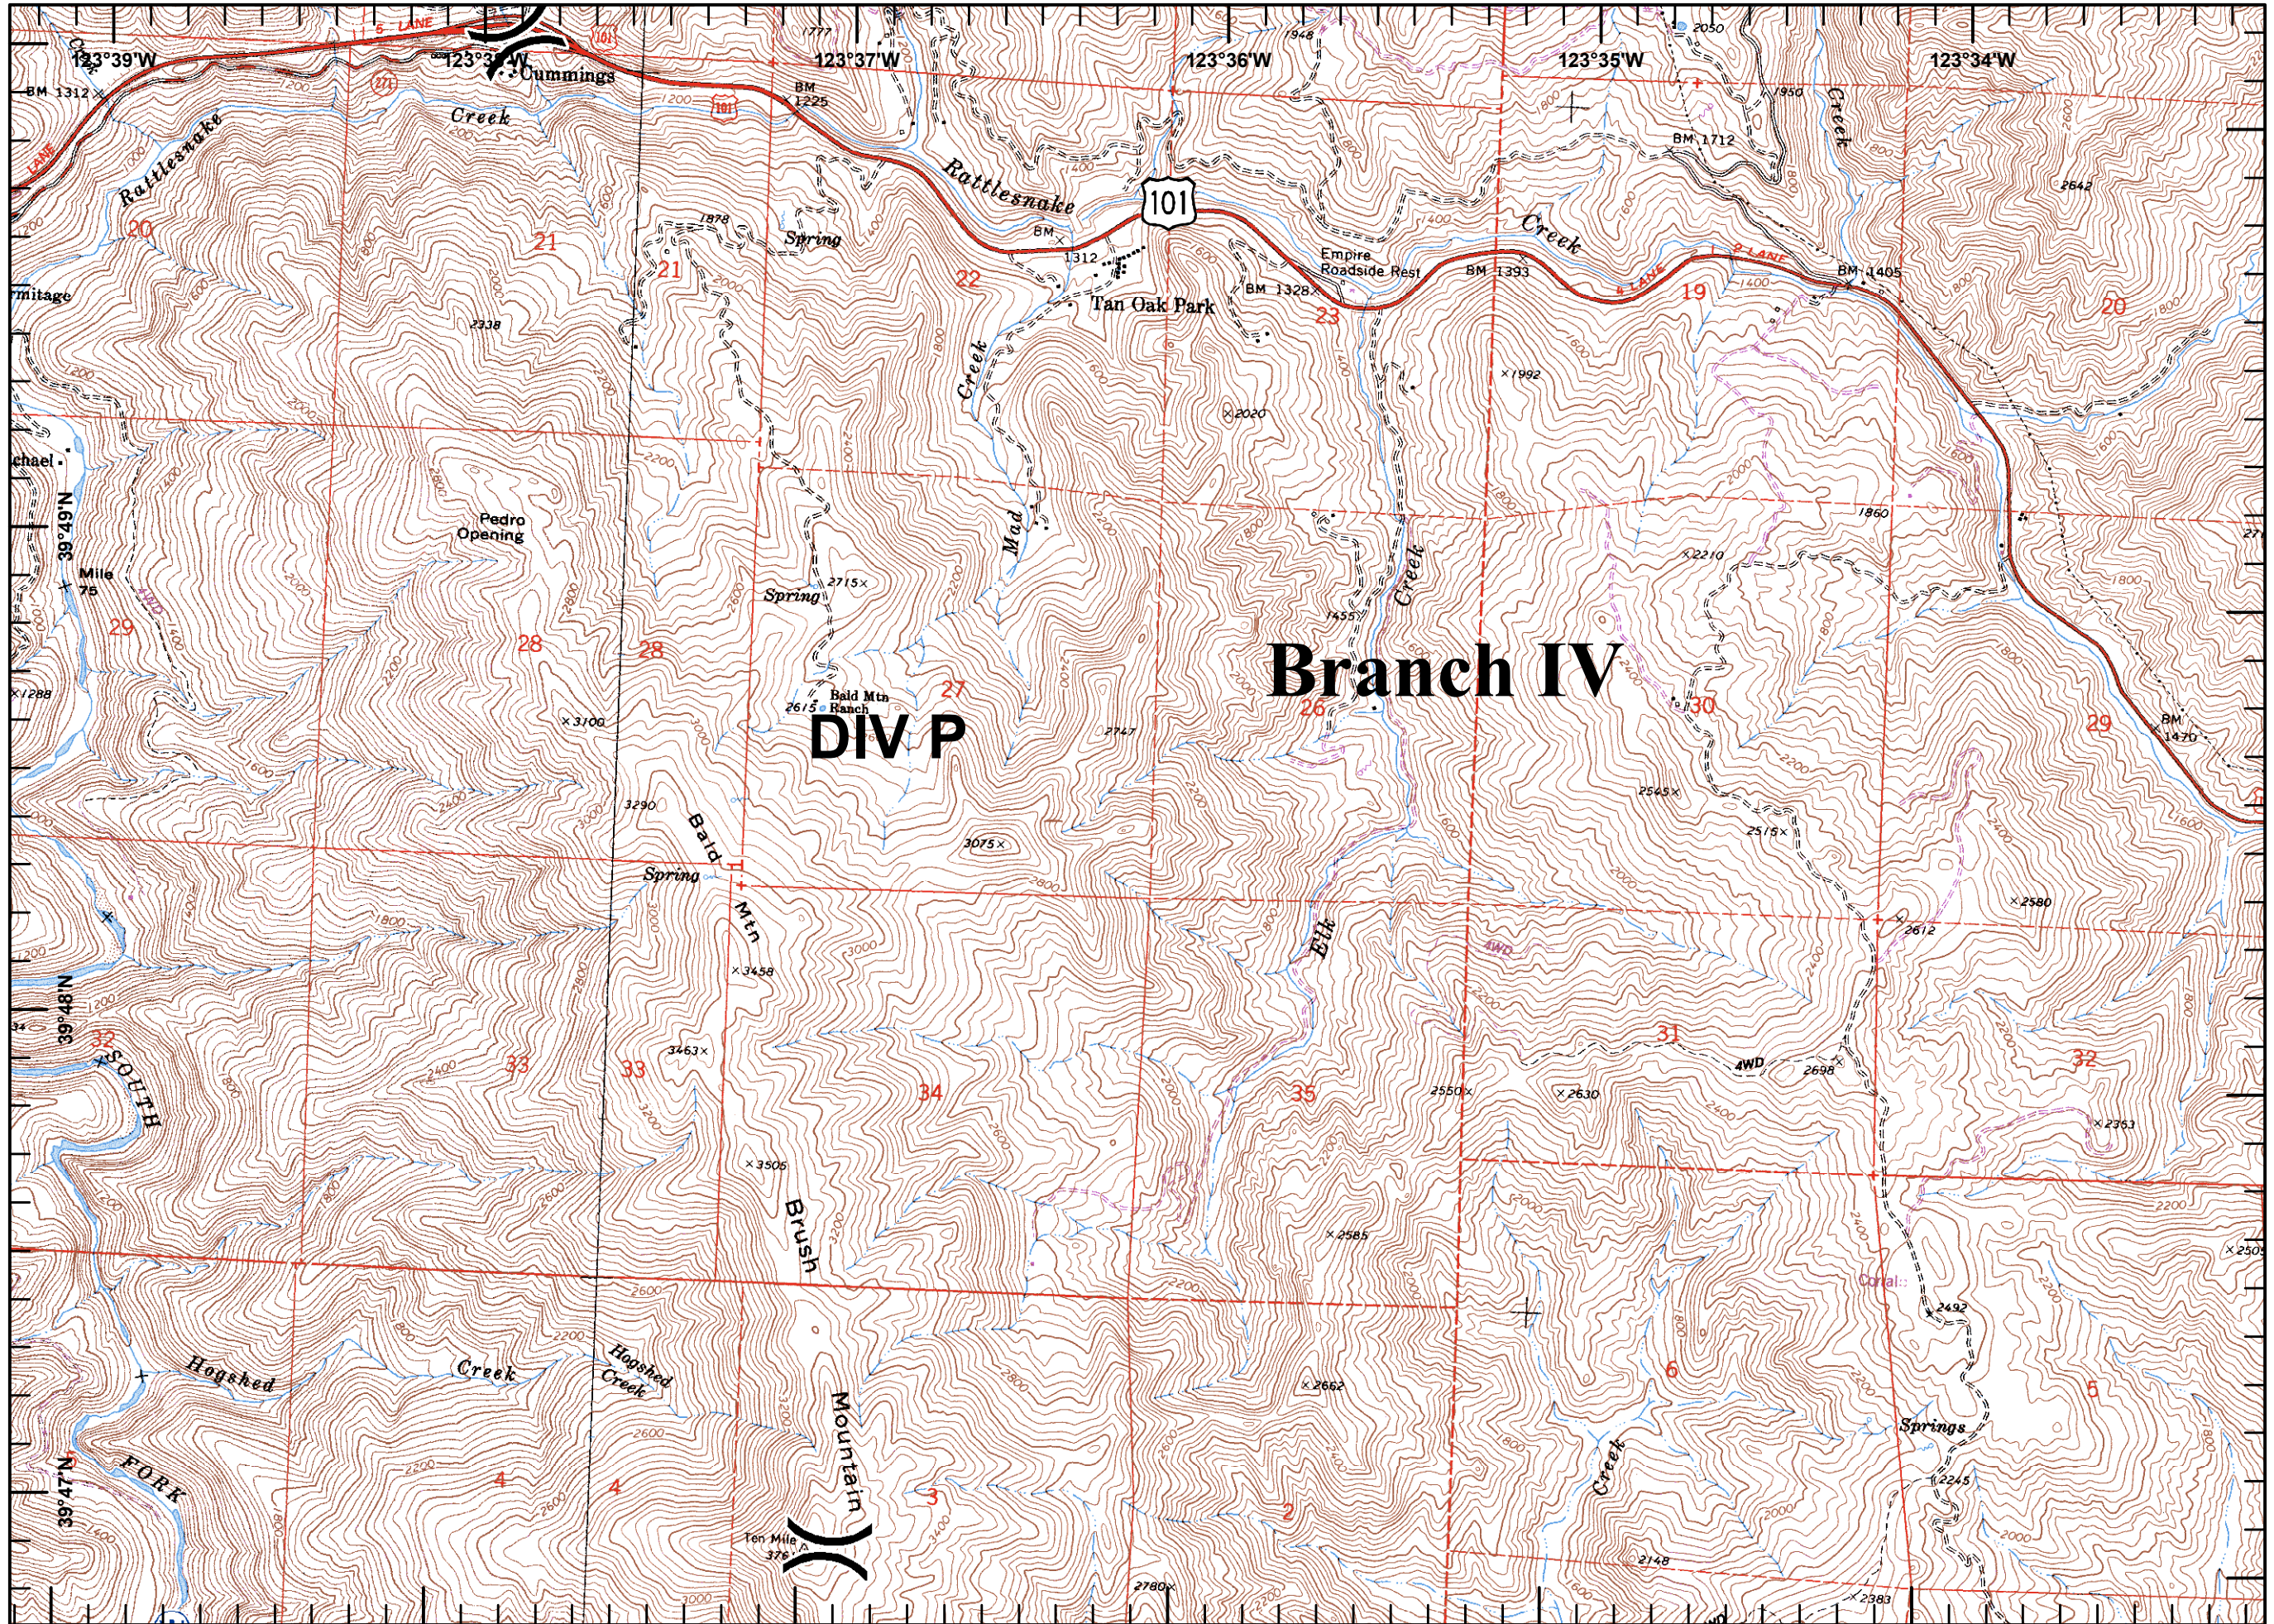

- () Division
- Drop Point
- Helispot
- └ Lookout
- Ⓜ Water Source
- └ Uncontrolled Fire Edge
- XXXXX Completed Dozer Line

Lackovic
8/2/2014; 0030

-  Division
-  Drop Point
-  Helispot
-  Lookout
-  Water Source
-  Uncontrolled Fire Edge
-  Completed Dozer Line

Lackovic
 8/2/2014; 0030

- () Division
- Drop Point
- Helispot
- ⌚ Lookout
- ⊕ Water Source
- Uncontrolled Fire Edge
- XXXXX Completed Dozer Line

Lackovic
8/2/2014; 0030

-  Division
-  Drop Point
-  Helispot
-  Lookout
-  Water Source
-  Uncontrolled Fire Edge
-  Completed Dozer Line