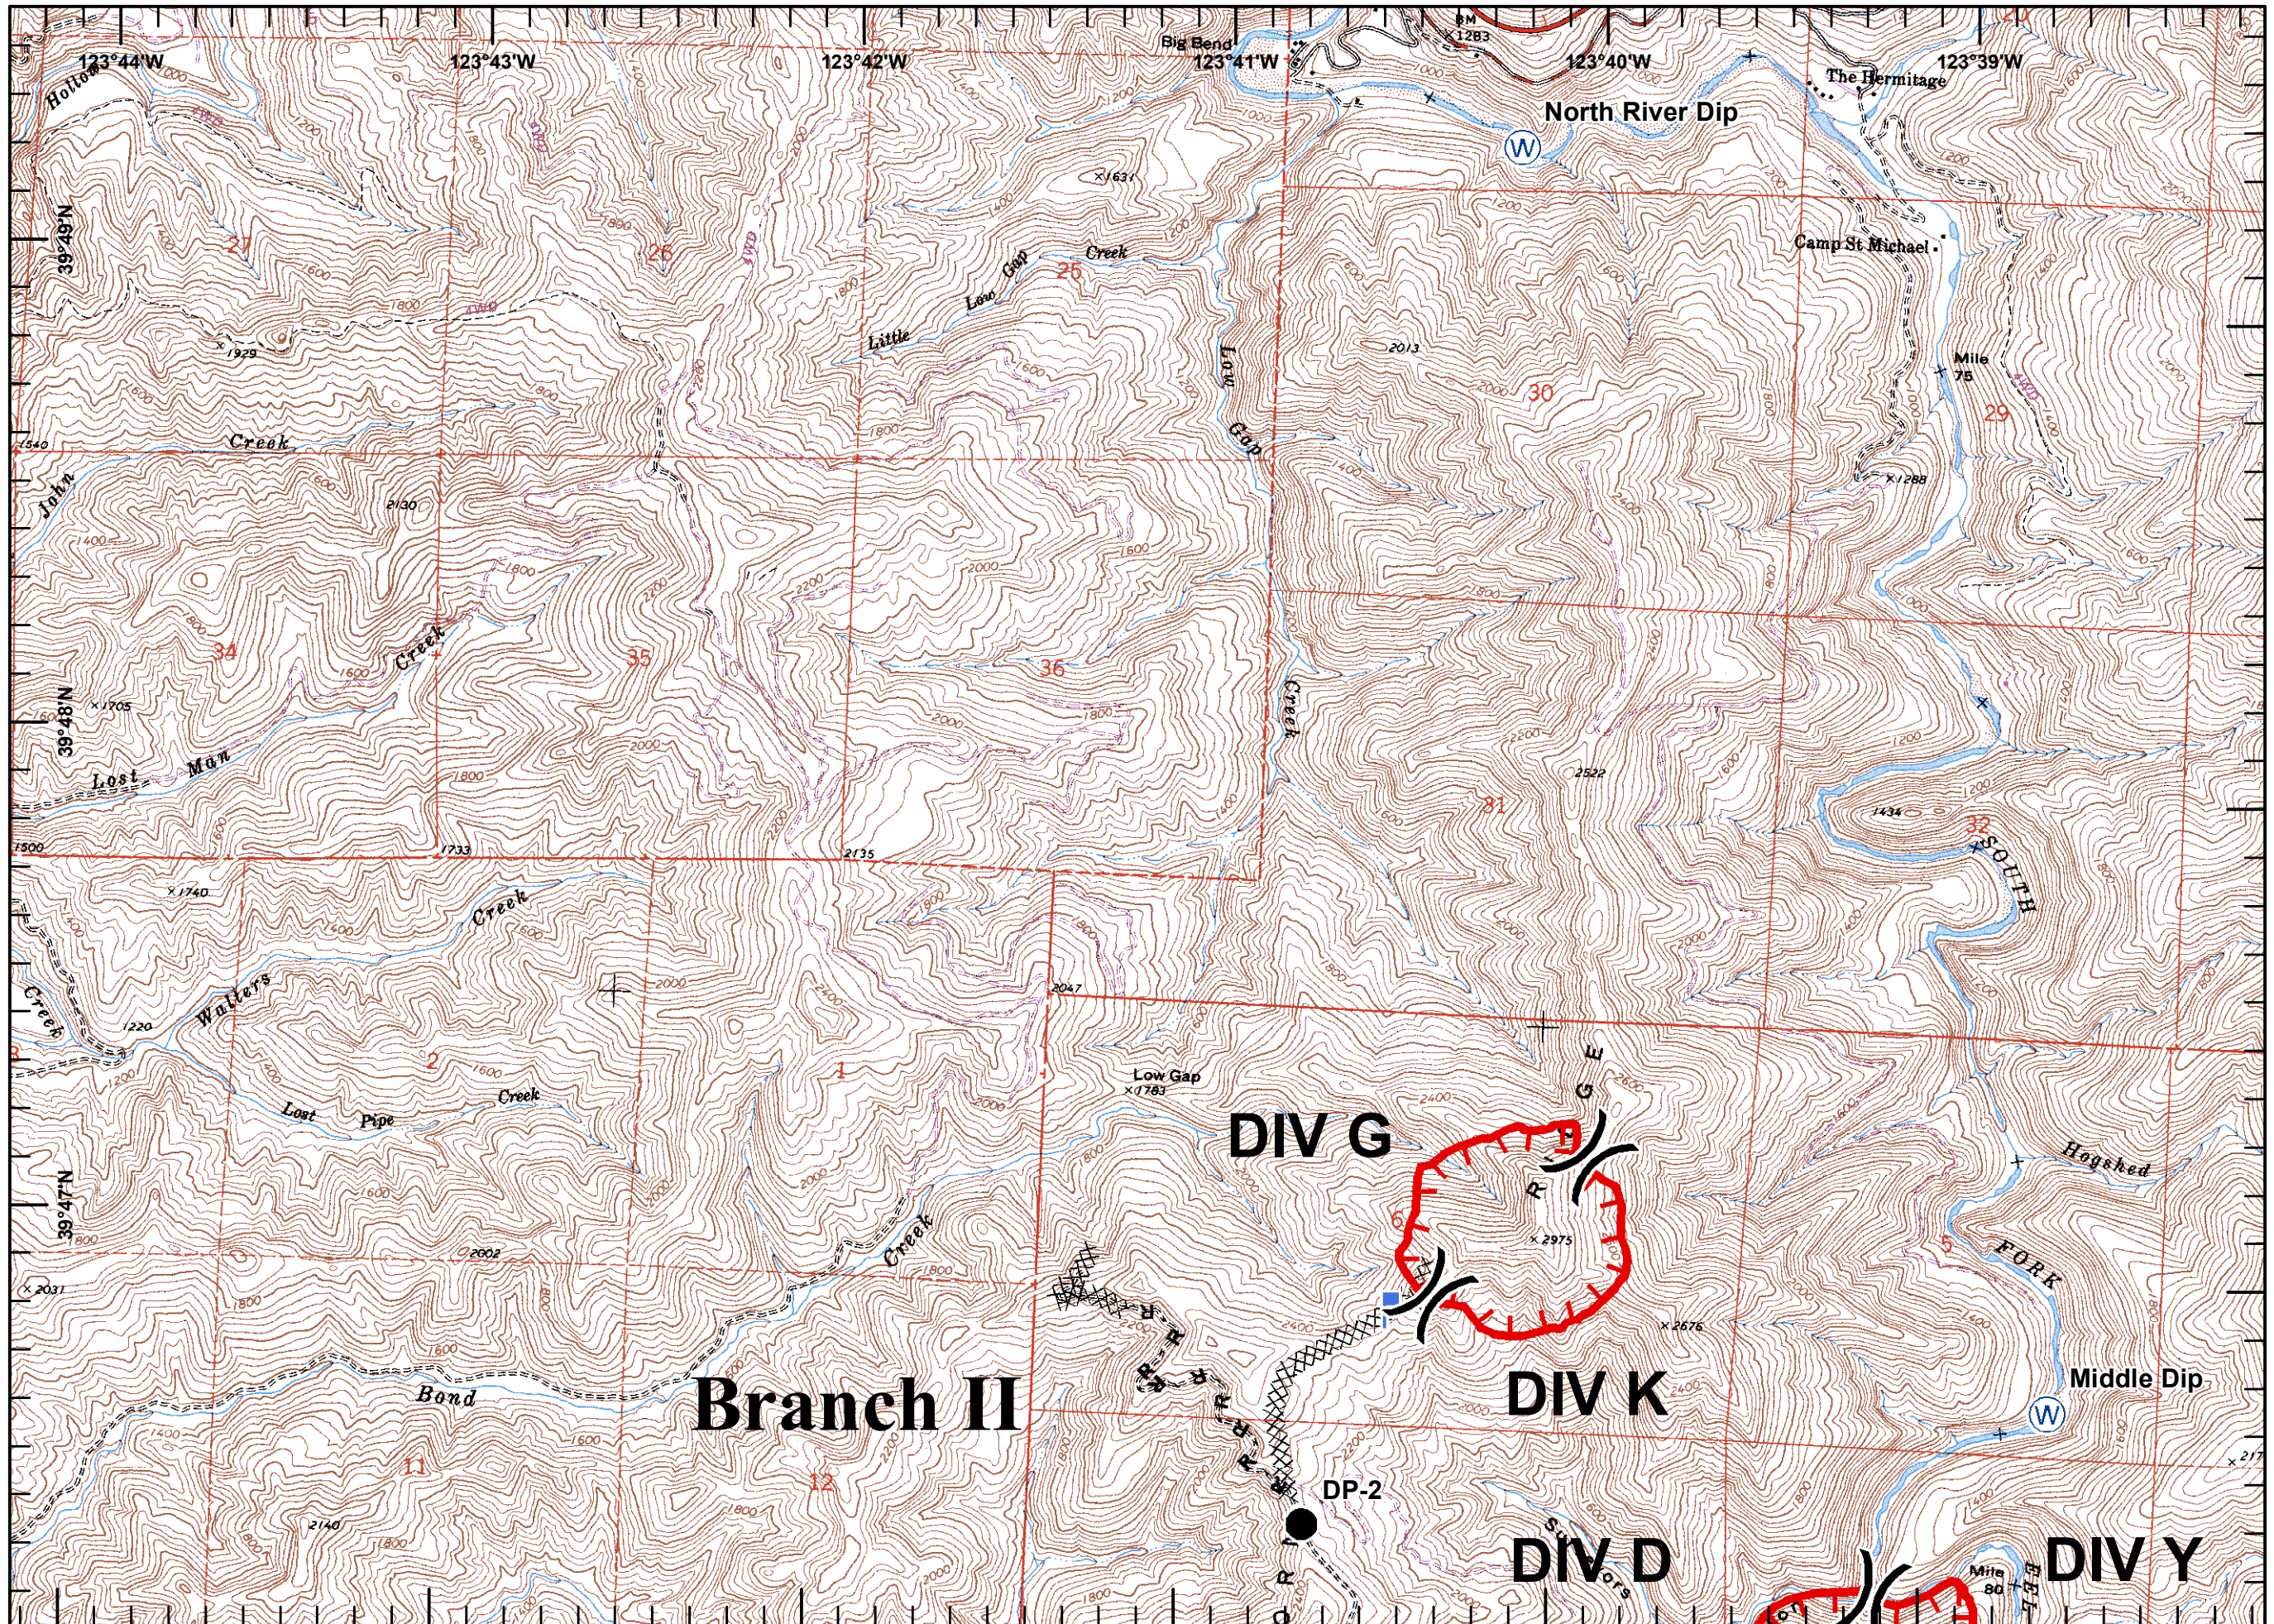

- () Division
- Drop Point
- Helispot
- └ Lookout
- Ⓜ Water Source
- └ Uncontrolled Fire Edge
- XXXXX Completed Dozer Line

Lackovic
8/2/2014; 0030

-  Division
-  Drop Point
-  Helispot
-  Lookout
-  Water Source
-  Uncontrolled Fire Edge
-  Completed Dozer Line

Lackovic
 8/2/2014; 0030

- () Division
- Drop Point
- Helispot
- ⌚ Lookout
- ⊕ Water Source
- Uncontrolled Fire Edge
- XXXXX Completed Dozer Line

Lackovic
8/2/2014; 0030

-  Division
-  Drop Point
-  Helispot
-  Lookout
-  Water Source
-  Uncontrolled Fire Edge
-  Completed Dozer Line