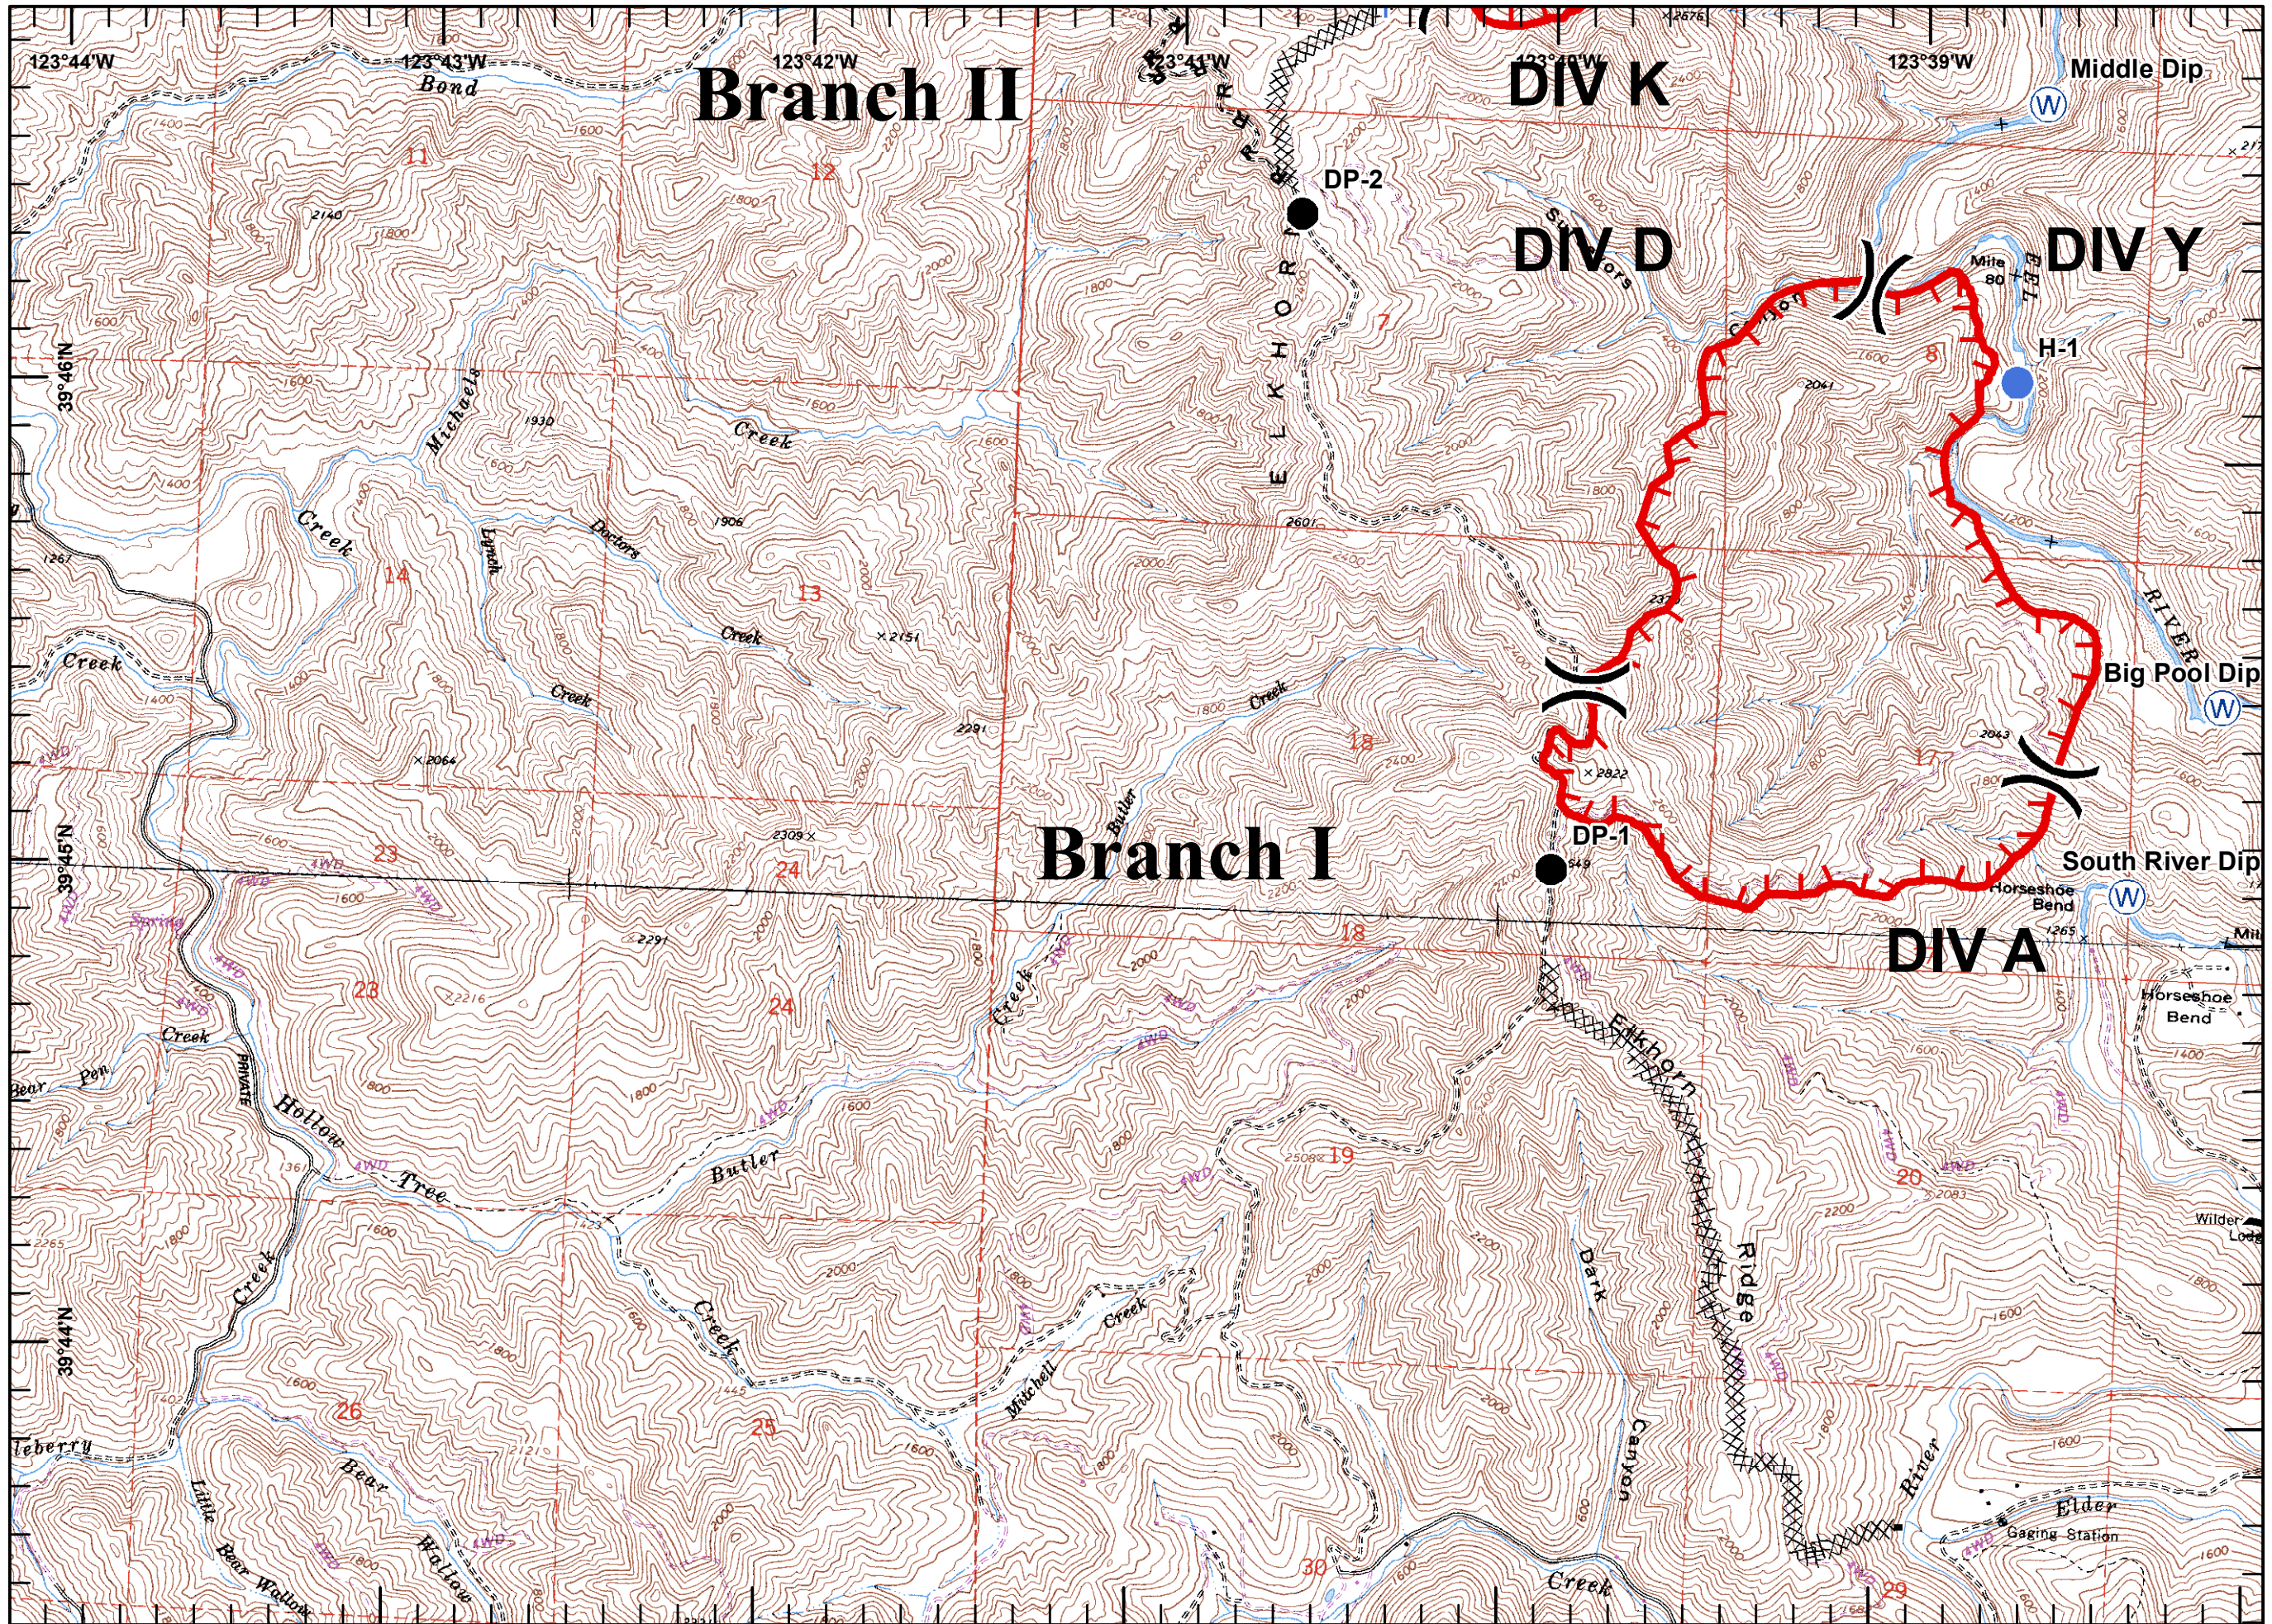

- () Division
- Drop Point
- Helispot
- └ Lookout
- Ⓜ Water Source
- └ Uncontrolled Fire Edge
- XXXXX Completed Dozer Line

Lackovic
8/2/2014; 0030

-  Division
-  Drop Point
-  Helispot
-  Lookout
-  Water Source
-  Uncontrolled Fire Edge
-  Completed Dozer Line

Lackovic
 8/2/2014; 0030

- () Division
- Drop Point
- Helispot
- ⌚ Lookout
- ⊕ Water Source
- Uncontrolled Fire Edge
- XXXXX Completed Dozer Line

Lackovic
8/2/2014; 0030

-  Division
-  Drop Point
-  Helispot
-  Lookout
-  Water Source
-  Uncontrolled Fire Edge
-  Completed Dozer Line