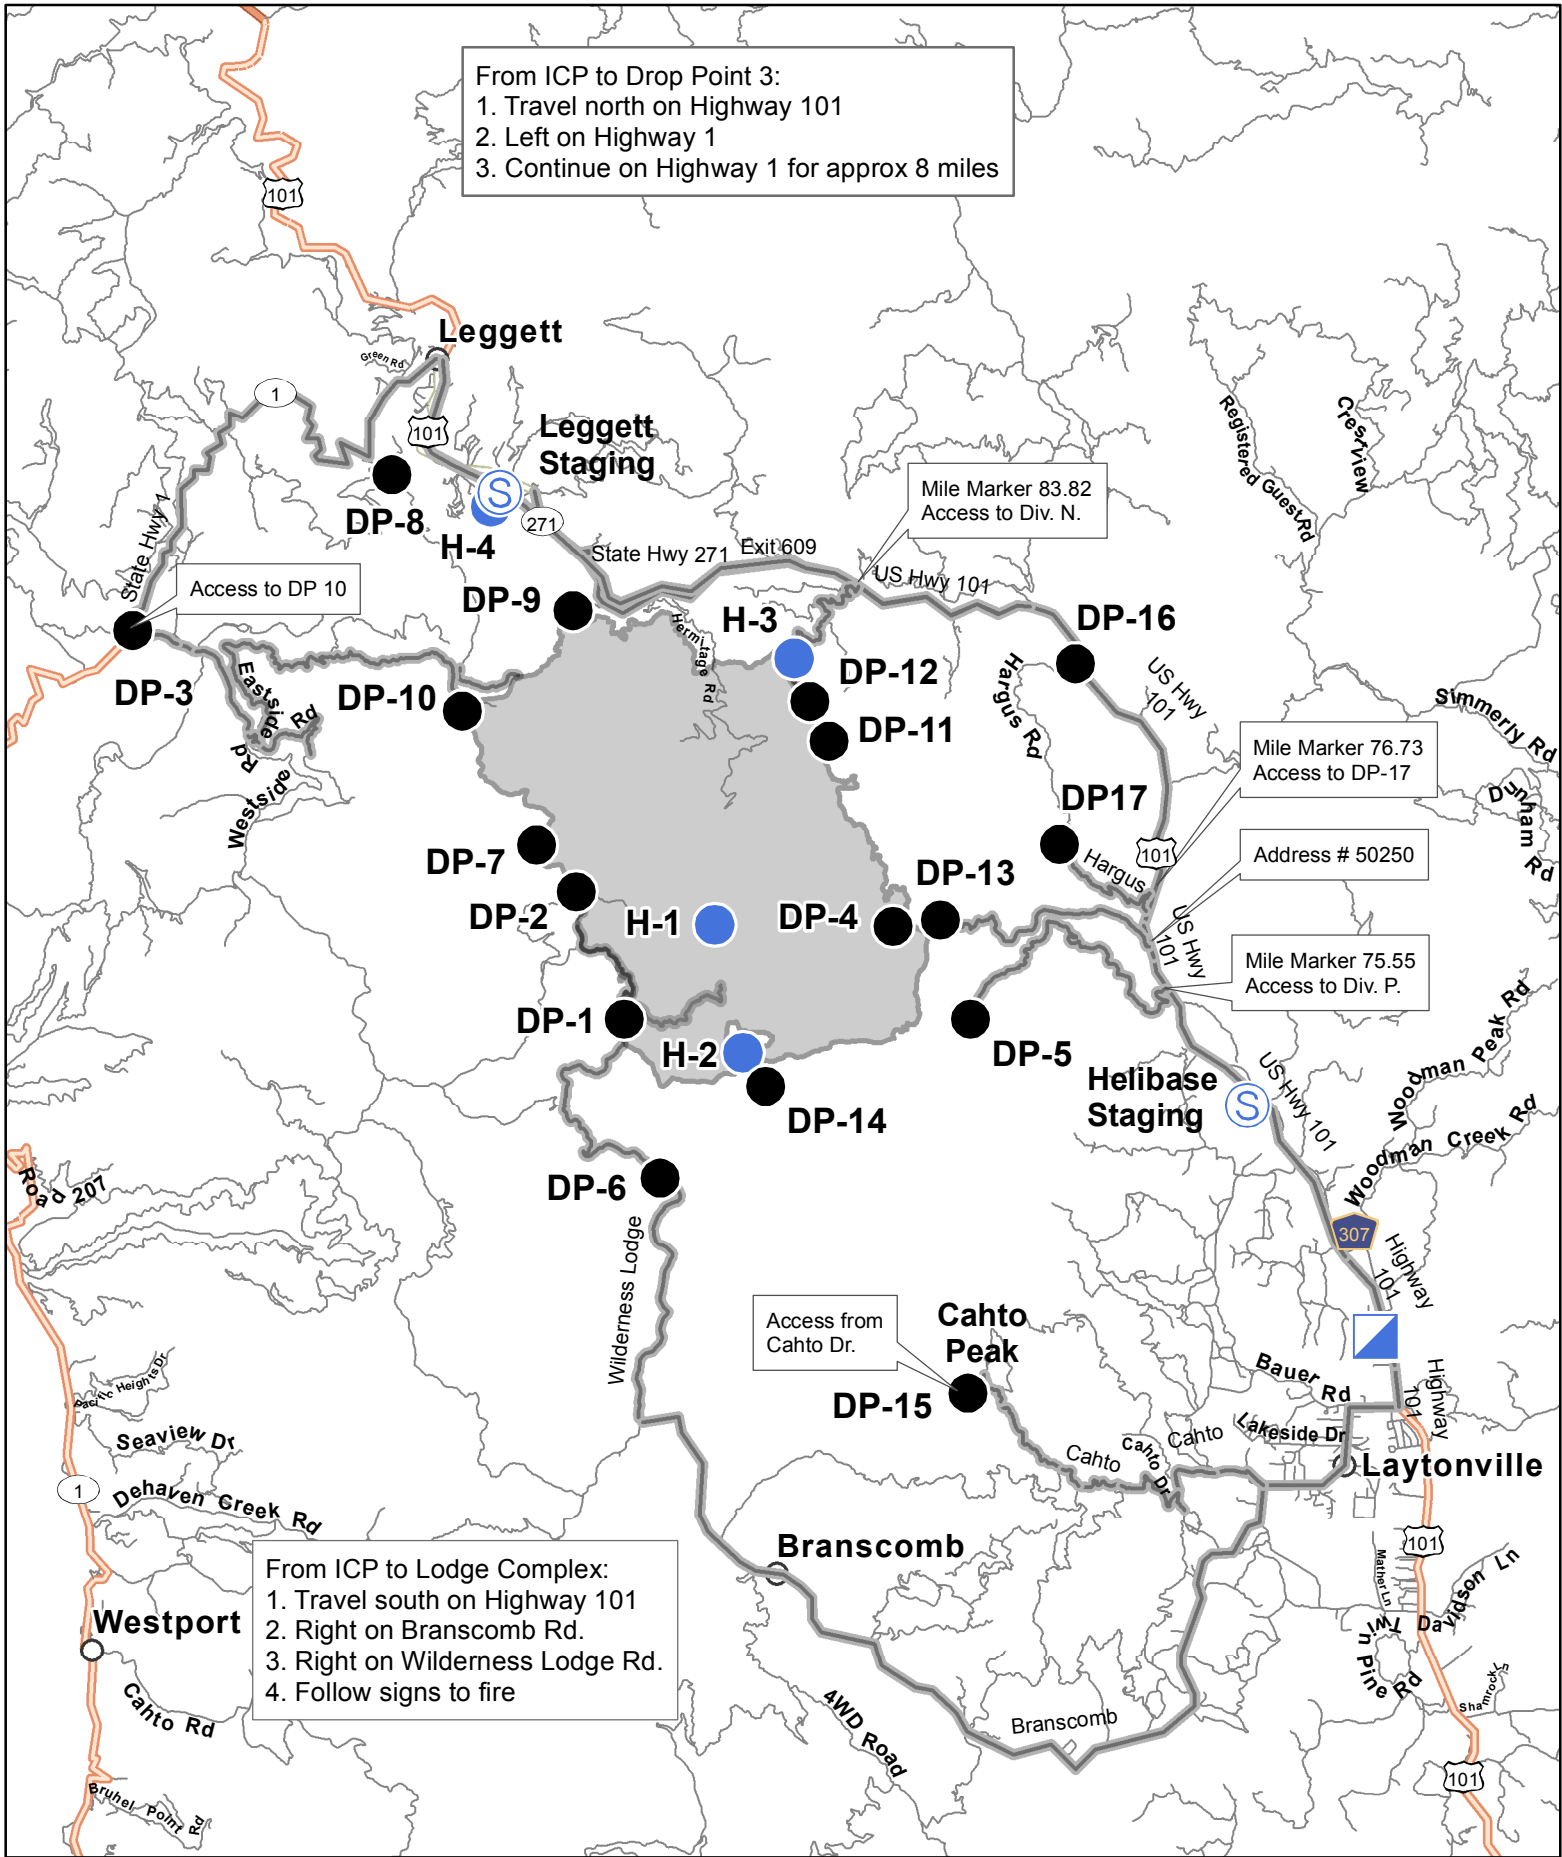

From ICP to Drop Point 3:
 1. Travel north on Highway 101
 2. Left on Highway 1
 3. Continue on Highway 1 for approx 8 miles

From ICP to Lodge Complex:
 1. Travel south on Highway 101
 2. Right on Branscomb Rd.
 3. Right on Wilderness Lodge Rd.
 4. Follow signs to fire

- ICP
- Drop Point
- Helispot
- Staging
- Lodge Complex

Travel Map

Lodge Complex
 14-CA-MEU-007202

Team 4 GIS

8/19/2014 thru 8/21/2014