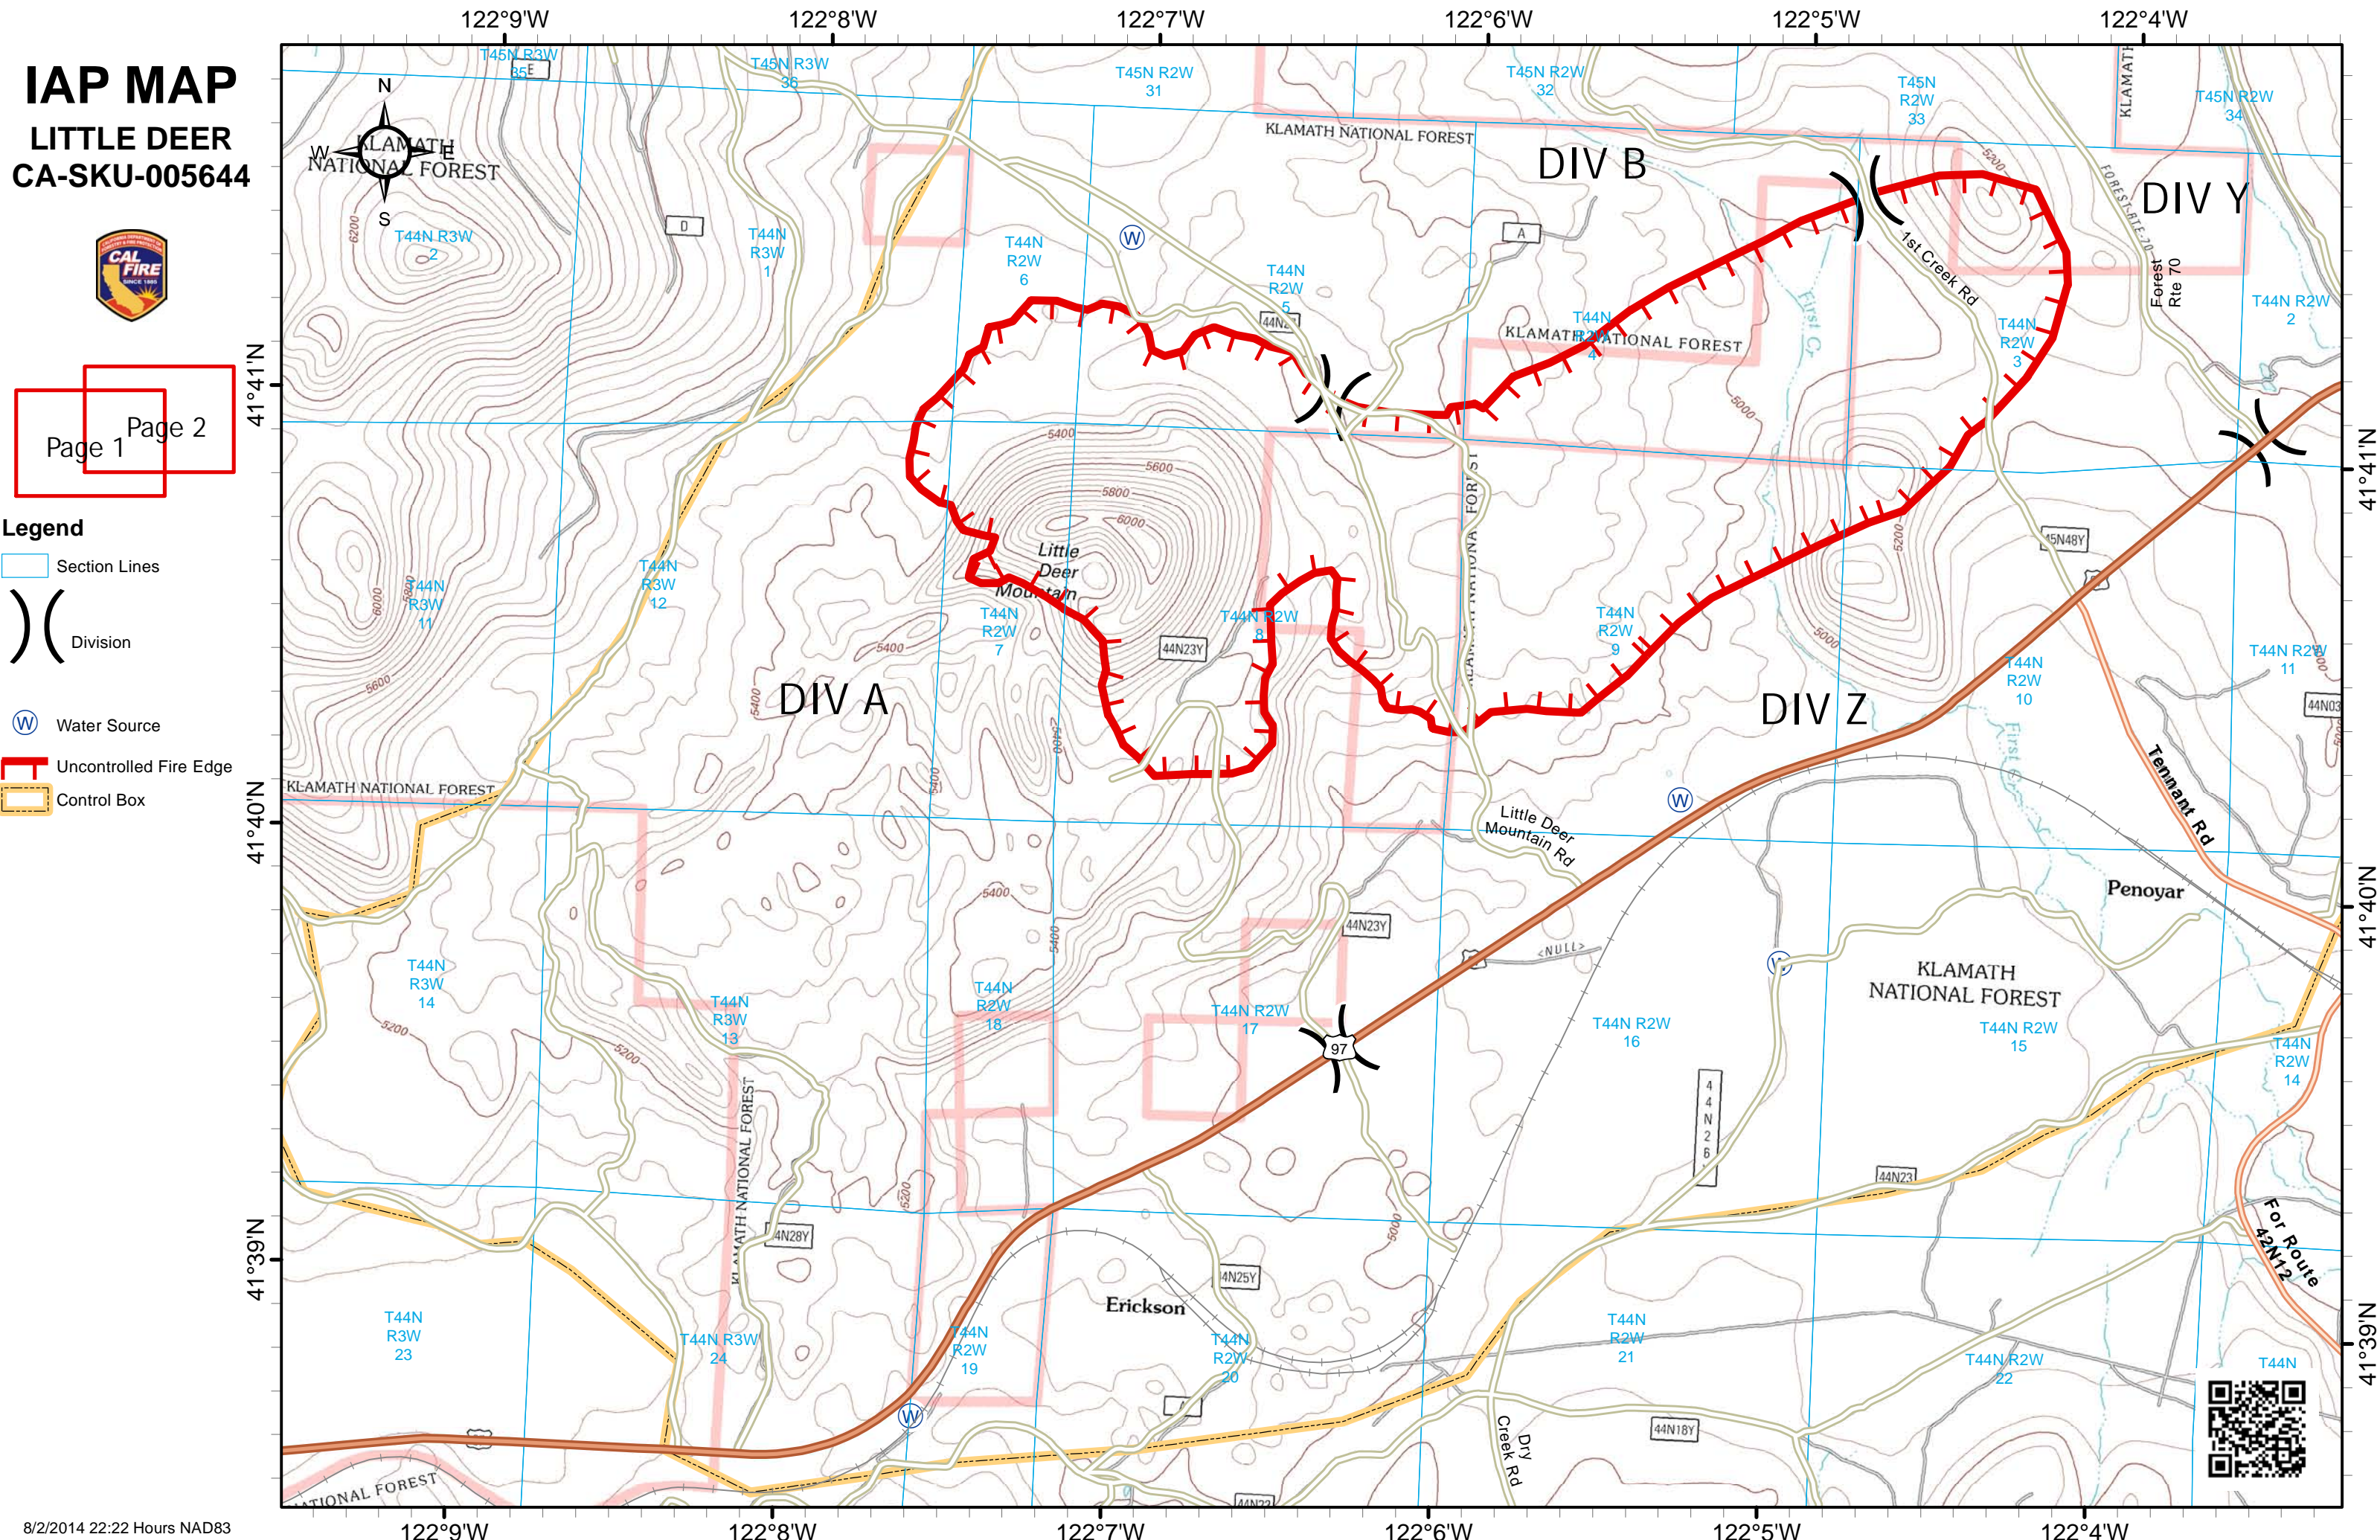

IAP MAP

LITTLE DEER

CA-SKU-005644

Page 1

Page 2

- Legend**
- Section Lines
 - Division
 - Water Source
 - Uncontrolled Fire Edge
 - Control Box

IAP MAP

LITTLE DEER

CA-SKU-005644

Page 1

Page 2

- Legend**
- Section Lines
 - Division
 - Water Source
 - Uncontrolled Fire Edge
 - Control Box