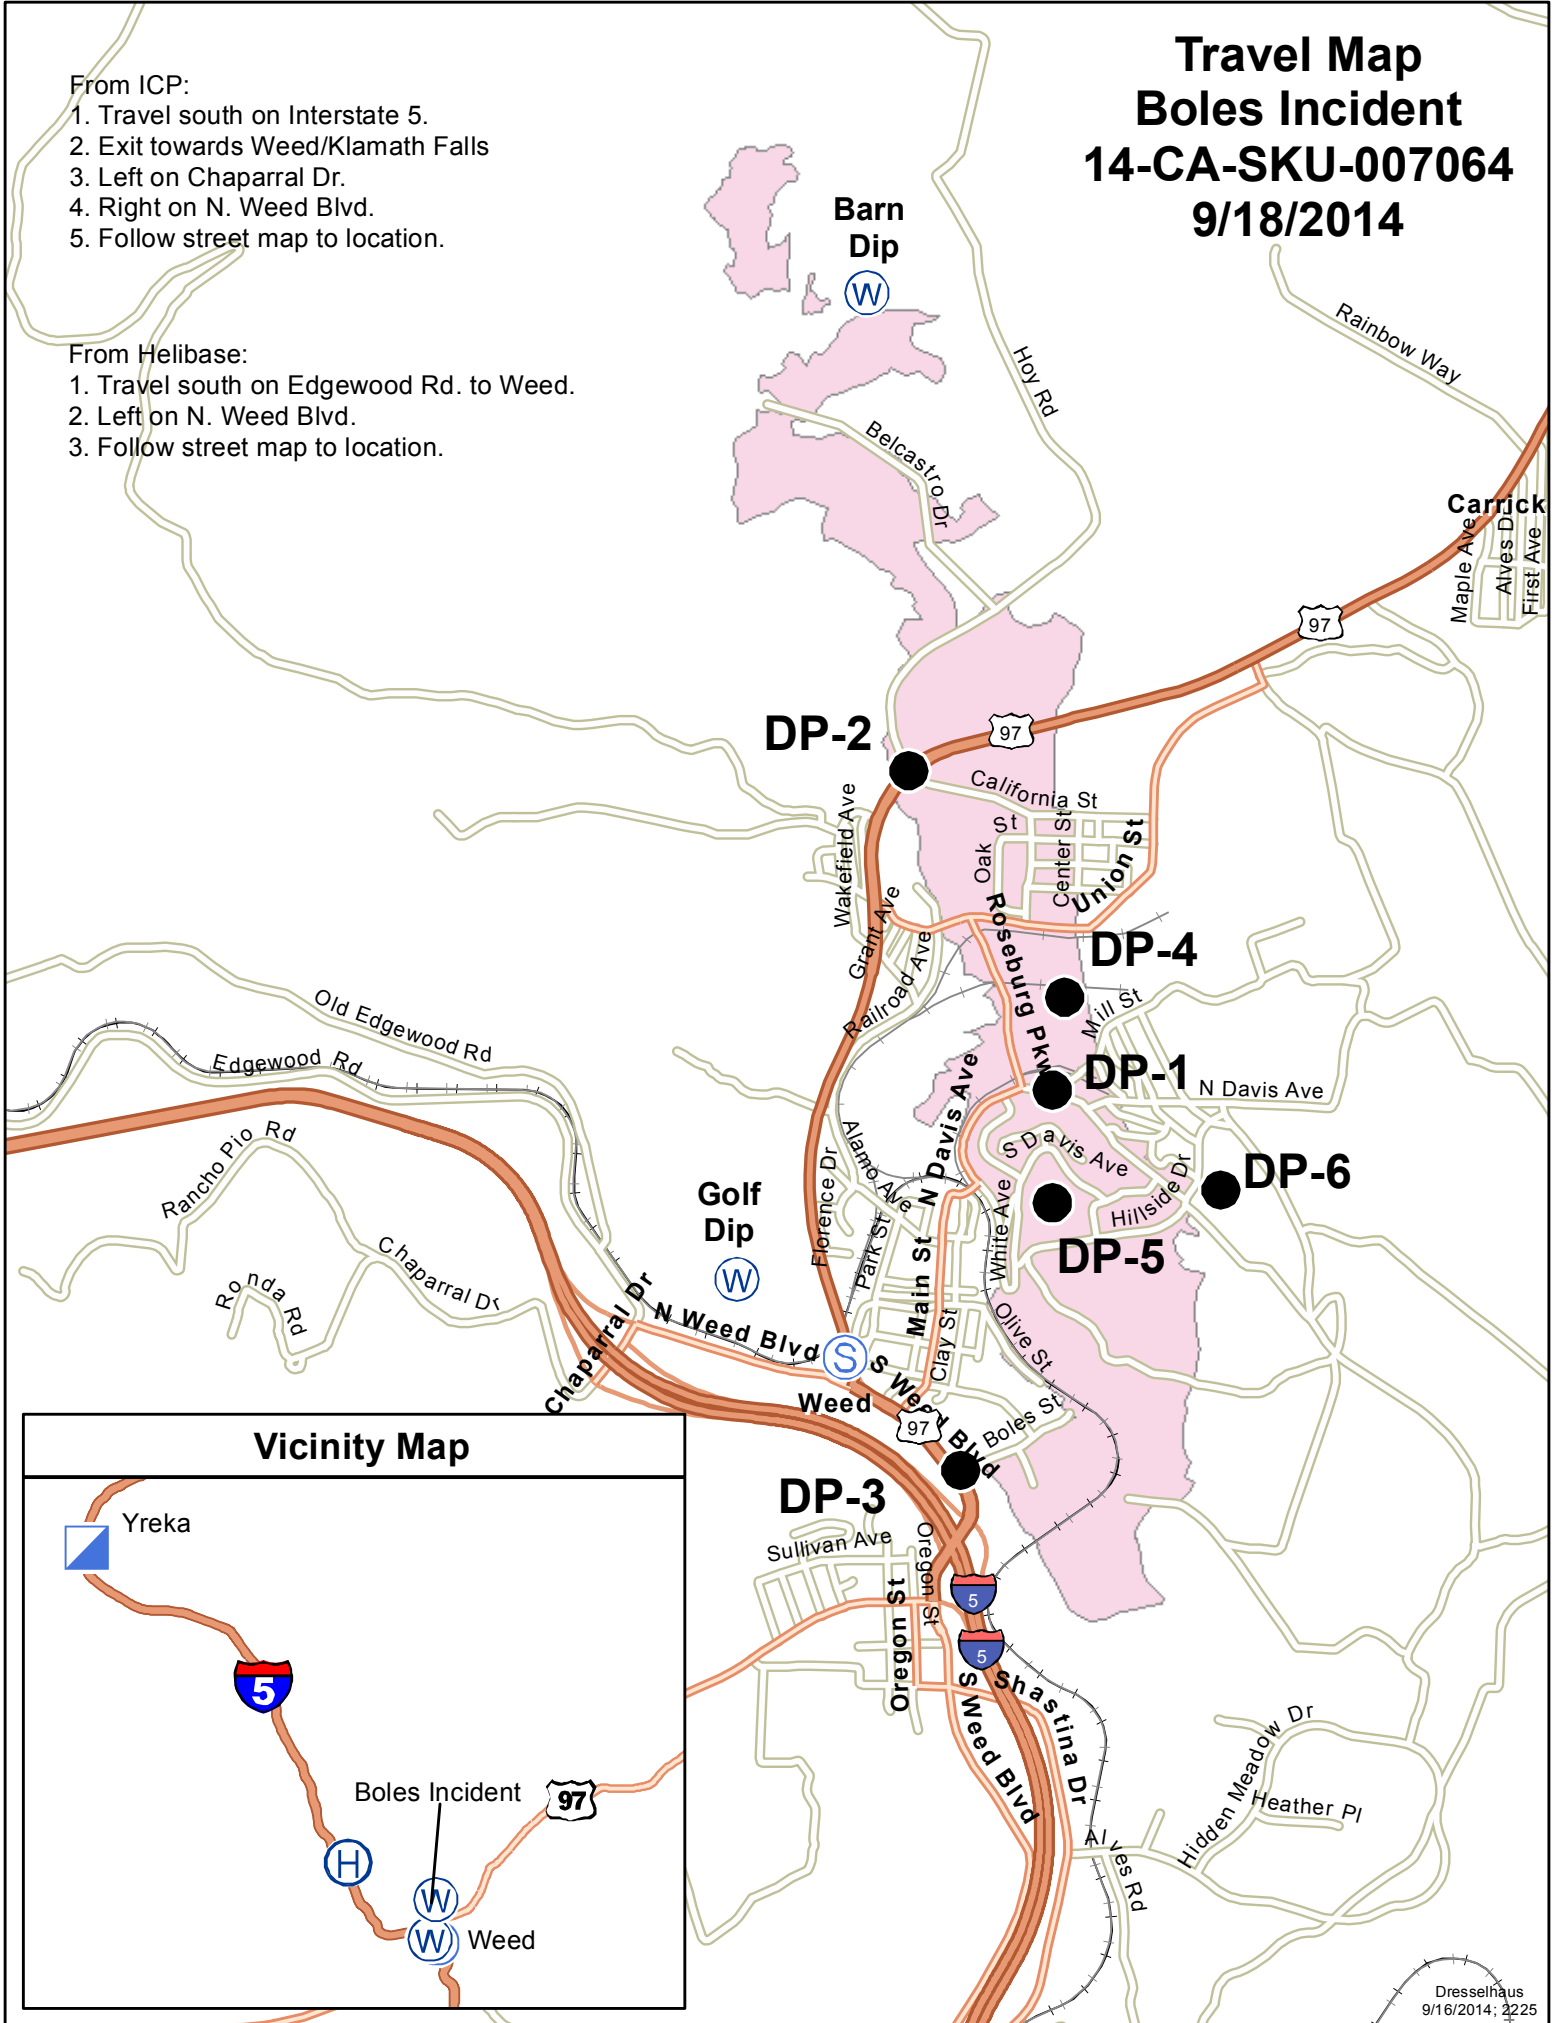

Travel Map Boles Incident 14-CA-SKU-007064 9/18/2014

From ICP:

1. Travel south on Interstate 5.
2. Exit towards Weed/Klamath Falls
3. Left on Chaparral Dr.
4. Right on N. Weed Blvd.
5. Follow street map to location.

From Helibase:

1. Travel south on Edgewood Rd. to Weed.
2. Left on N. Weed Blvd.
3. Follow street map to location.

Vicinity Map