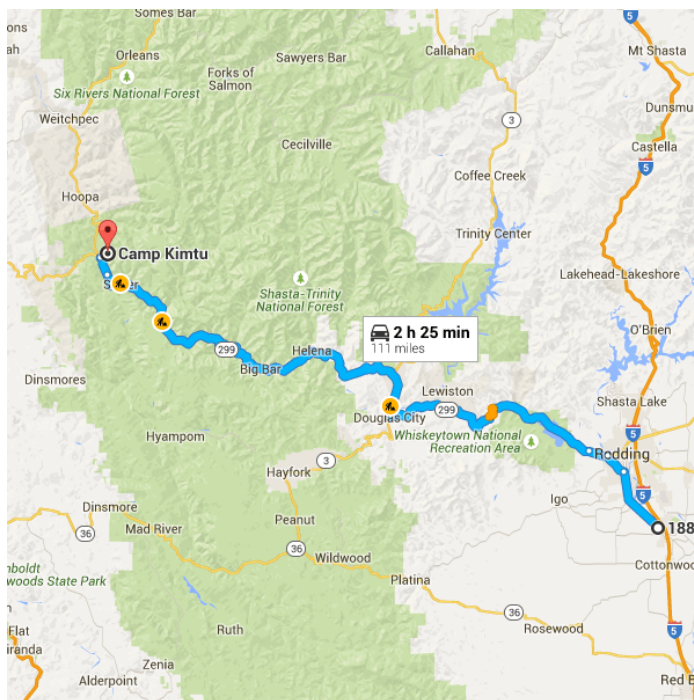

INCIDENT MANAGEMENT TEAM 3

Travel Map Packet
to the
River Complex Incident Base

Kimtu Park
Willow Creek, CA

— *Safe Travels* —

In readiness is all

Google

1880-1894 Briggs St, Anderson, CA 96007 Drive 111 miles, 2 h 25 min to Camp Kimtu, Willow Creek, CA 95573

Travel Map from Anderson Mobilization Center to River Complex Base at Kimtu Park in Willow Creek, CA

o 1880-1894 Briggs St

Anderson, CA 96007

Take CA-273 N to CA-299 W/Eureka Way

11.8 mi / 18 min

- ↑ 1. Head northeast on Briggs St toward W Center St
371 ft
- ↶ 2. Turn left onto CA-273 N
8.6 mi
- ↶ 3. Turn left onto Buenaventura Blvd
3.1 mi

Follow CA-299 W to Country Club Rd in Willow Creek

97.7 mi / 2 h 1 min

- 4. Use the left 2 lanes to turn **left** onto **CA-299 W/Eureka Way**
2.5 mi
- 5. Continue straight onto **CA-299 W**
92.7 mi
- 6. Continue straight to stay on **CA-299 W**
2.5 mi

Follow Country Club Rd to Kimtu Rd

1.2 mi / 4 min

- 7. Turn **right** onto **Country Club Rd**
0.5 mi
 - 8. Turn **right** onto **Kimtu Rd**
0.2 mi
 - 9. Slight **left** to stay on **Kimtu Rd**
0.5 mi
- (i) Destination will be on the right*