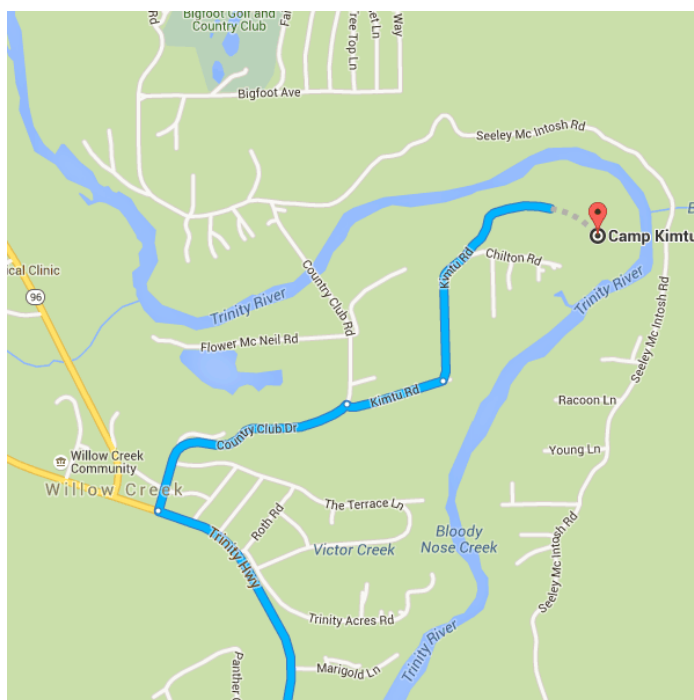

INCIDENT MANAGEMENT TEAM 3

Travel Map Packet
to the
River Complex Incident Base

Kimtu Park
Willow Creek, CA

— *Safe Travels* —

In readiness is all

Google

1880-1894 Briggs St, Anderson, CA 96007 Drive 111 miles, 2 h 25 min to Camp Kimtu, Willow Creek, CA 95573

Travel Map from Anderson Mobilization Center to River Complex Base at Kimtu Park in Willow Creek, CA

o 1880-1894 Briggs St

Anderson, CA 96007

Take CA-273 N to CA-299 W/Eureka Way

11.8 mi / 18 min

- ↑ 1. Head northeast on Briggs St toward W Center St
371 ft
- ↶ 2. Turn left onto CA-273 N
8.6 mi
- ↶ 3. Turn left onto Buenaventura Blvd
3.1 mi

Follow CA-299 W to Country Club Rd in Willow Creek

97.7 mi / 2 h 1 min

- 4. Use the left 2 lanes to turn **left** onto **CA-299 W/Eureka Way**
2.5 mi
- 5. Continue straight onto **CA-299 W**
92.7 mi
- 6. Continue straight to stay on **CA-299 W**
2.5 mi

Follow Country Club Rd to Kimtu Rd

1.2 mi / 4 min

- 7. Turn **right** onto **Country Club Rd**
0.5 mi
 - 8. Turn **right** onto **Kimtu Rd**
0.2 mi
 - 9. Slight **left** to stay on **Kimtu Rd**
0.5 mi
- (i) Destination will be on the right*