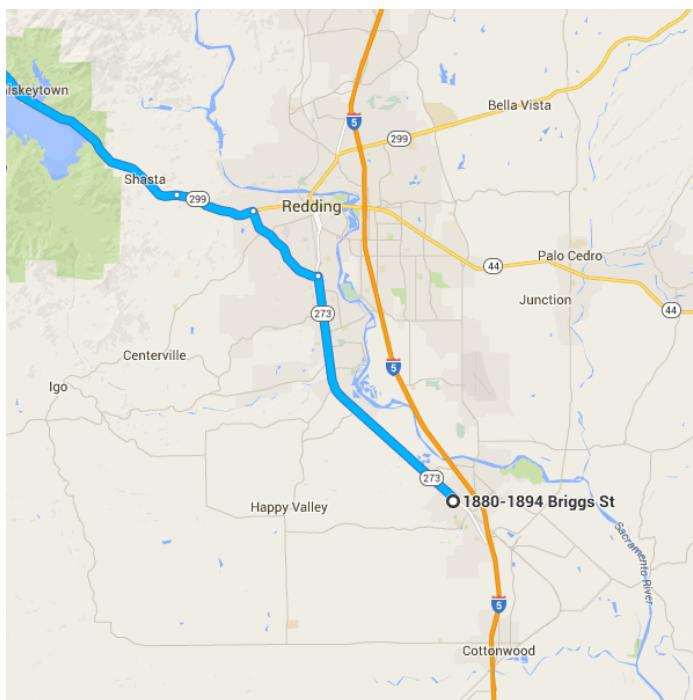

INCIDENT MANAGEMENT TEAM 3

Travel Map Packet
to the
River Complex Incident Base

Kimtu Park
Willow Creek, CA

— *Safe Travels* —

In readiness is all

Google

1880-1894 Briggs St, Anderson, CA 96007 Drive 111 miles, 2 h 25 min to Camp Kimtu, Willow Creek, CA 95573

Travel Map from Anderson Mobilization Center to River Complex Base at Kimtu Park in Willow Creek, CA

o 1880-1894 Briggs St

Anderson, CA 96007

Take CA-273 N to CA-299 W/Eureka Way

11.8 mi / 18 min

- ↑ 1. Head northeast on Briggs St toward W Center St
371 ft
- ↶ 2. Turn left onto CA-273 N
8.6 mi
- ↶ 3. Turn left onto Buenaventura Blvd
3.1 mi

Follow CA-299 W to Country Club Rd in Willow Creek

97.7 mi / 2 h 1 min

- 4. Use the left 2 lanes to turn **left** onto **CA-299 W/Eureka Way**
2.5 mi
- 5. Continue straight onto **CA-299 W**
92.7 mi
- 6. Continue straight to stay on **CA-299 W**
2.5 mi

Follow Country Club Rd to Kimtu Rd

1.2 mi / 4 min

- 7. Turn **right** onto **Country Club Rd**
0.5 mi
 - 8. Turn **right** onto **Kimtu Rd**
0.2 mi
 - 9. Slight **left** to stay on **Kimtu Rd**
0.5 mi
- (i) Destination will be on the right*