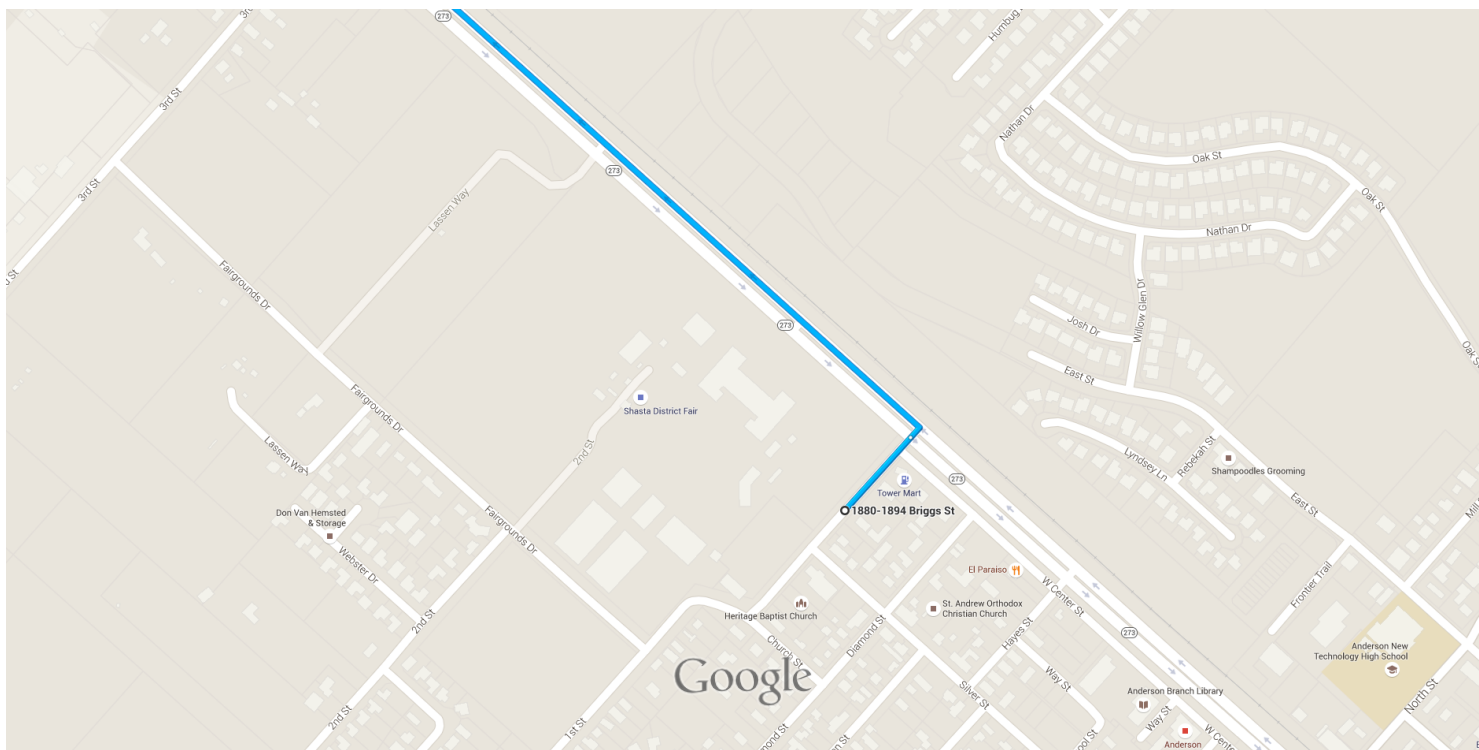

INCIDENT MANAGEMENT TEAM 3

Travel Map Packet
to the
River Complex Incident Base

Kimtu Park
Willow Creek, CA

— *Safe Travels* —

In readiness is all

Google

1880-1894 Briggs St, Anderson, CA 96007 Drive 111 miles, 2 h 25 min to Camp Kimtu, Willow Creek, CA 95573

Travel Map from Anderson Mobilization Center to River Complex Base at Kimtu Park in Willow Creek, CA

o 1880-1894 Briggs St

Anderson, CA 96007

Take CA-273 N to CA-299 W/Eureka Way

11.8 mi / 18 min

- ↑ 1. Head northeast on Briggs St toward W Center St
371 ft
- ↶ 2. Turn left onto CA-273 N
8.6 mi
- ↶ 3. Turn left onto Buenaventura Blvd
3.1 mi

Follow CA-299 W to Country Club Rd in Willow Creek

97.7 mi / 2 h 1 min

- 4. Use the left 2 lanes to turn **left** onto **CA-299 W/Eureka Way**
2.5 mi
- 5. Continue straight onto **CA-299 W**
92.7 mi
- 6. Continue straight to stay on **CA-299 W**
2.5 mi

Follow Country Club Rd to Kimtu Rd

1.2 mi / 4 min

- 7. Turn **right** onto **Country Club Rd**
0.5 mi
 - 8. Turn **right** onto **Kimtu Rd**
0.2 mi
 - 9. Slight **left** to stay on **Kimtu Rd**
0.5 mi
- (i) Destination will be on the right*