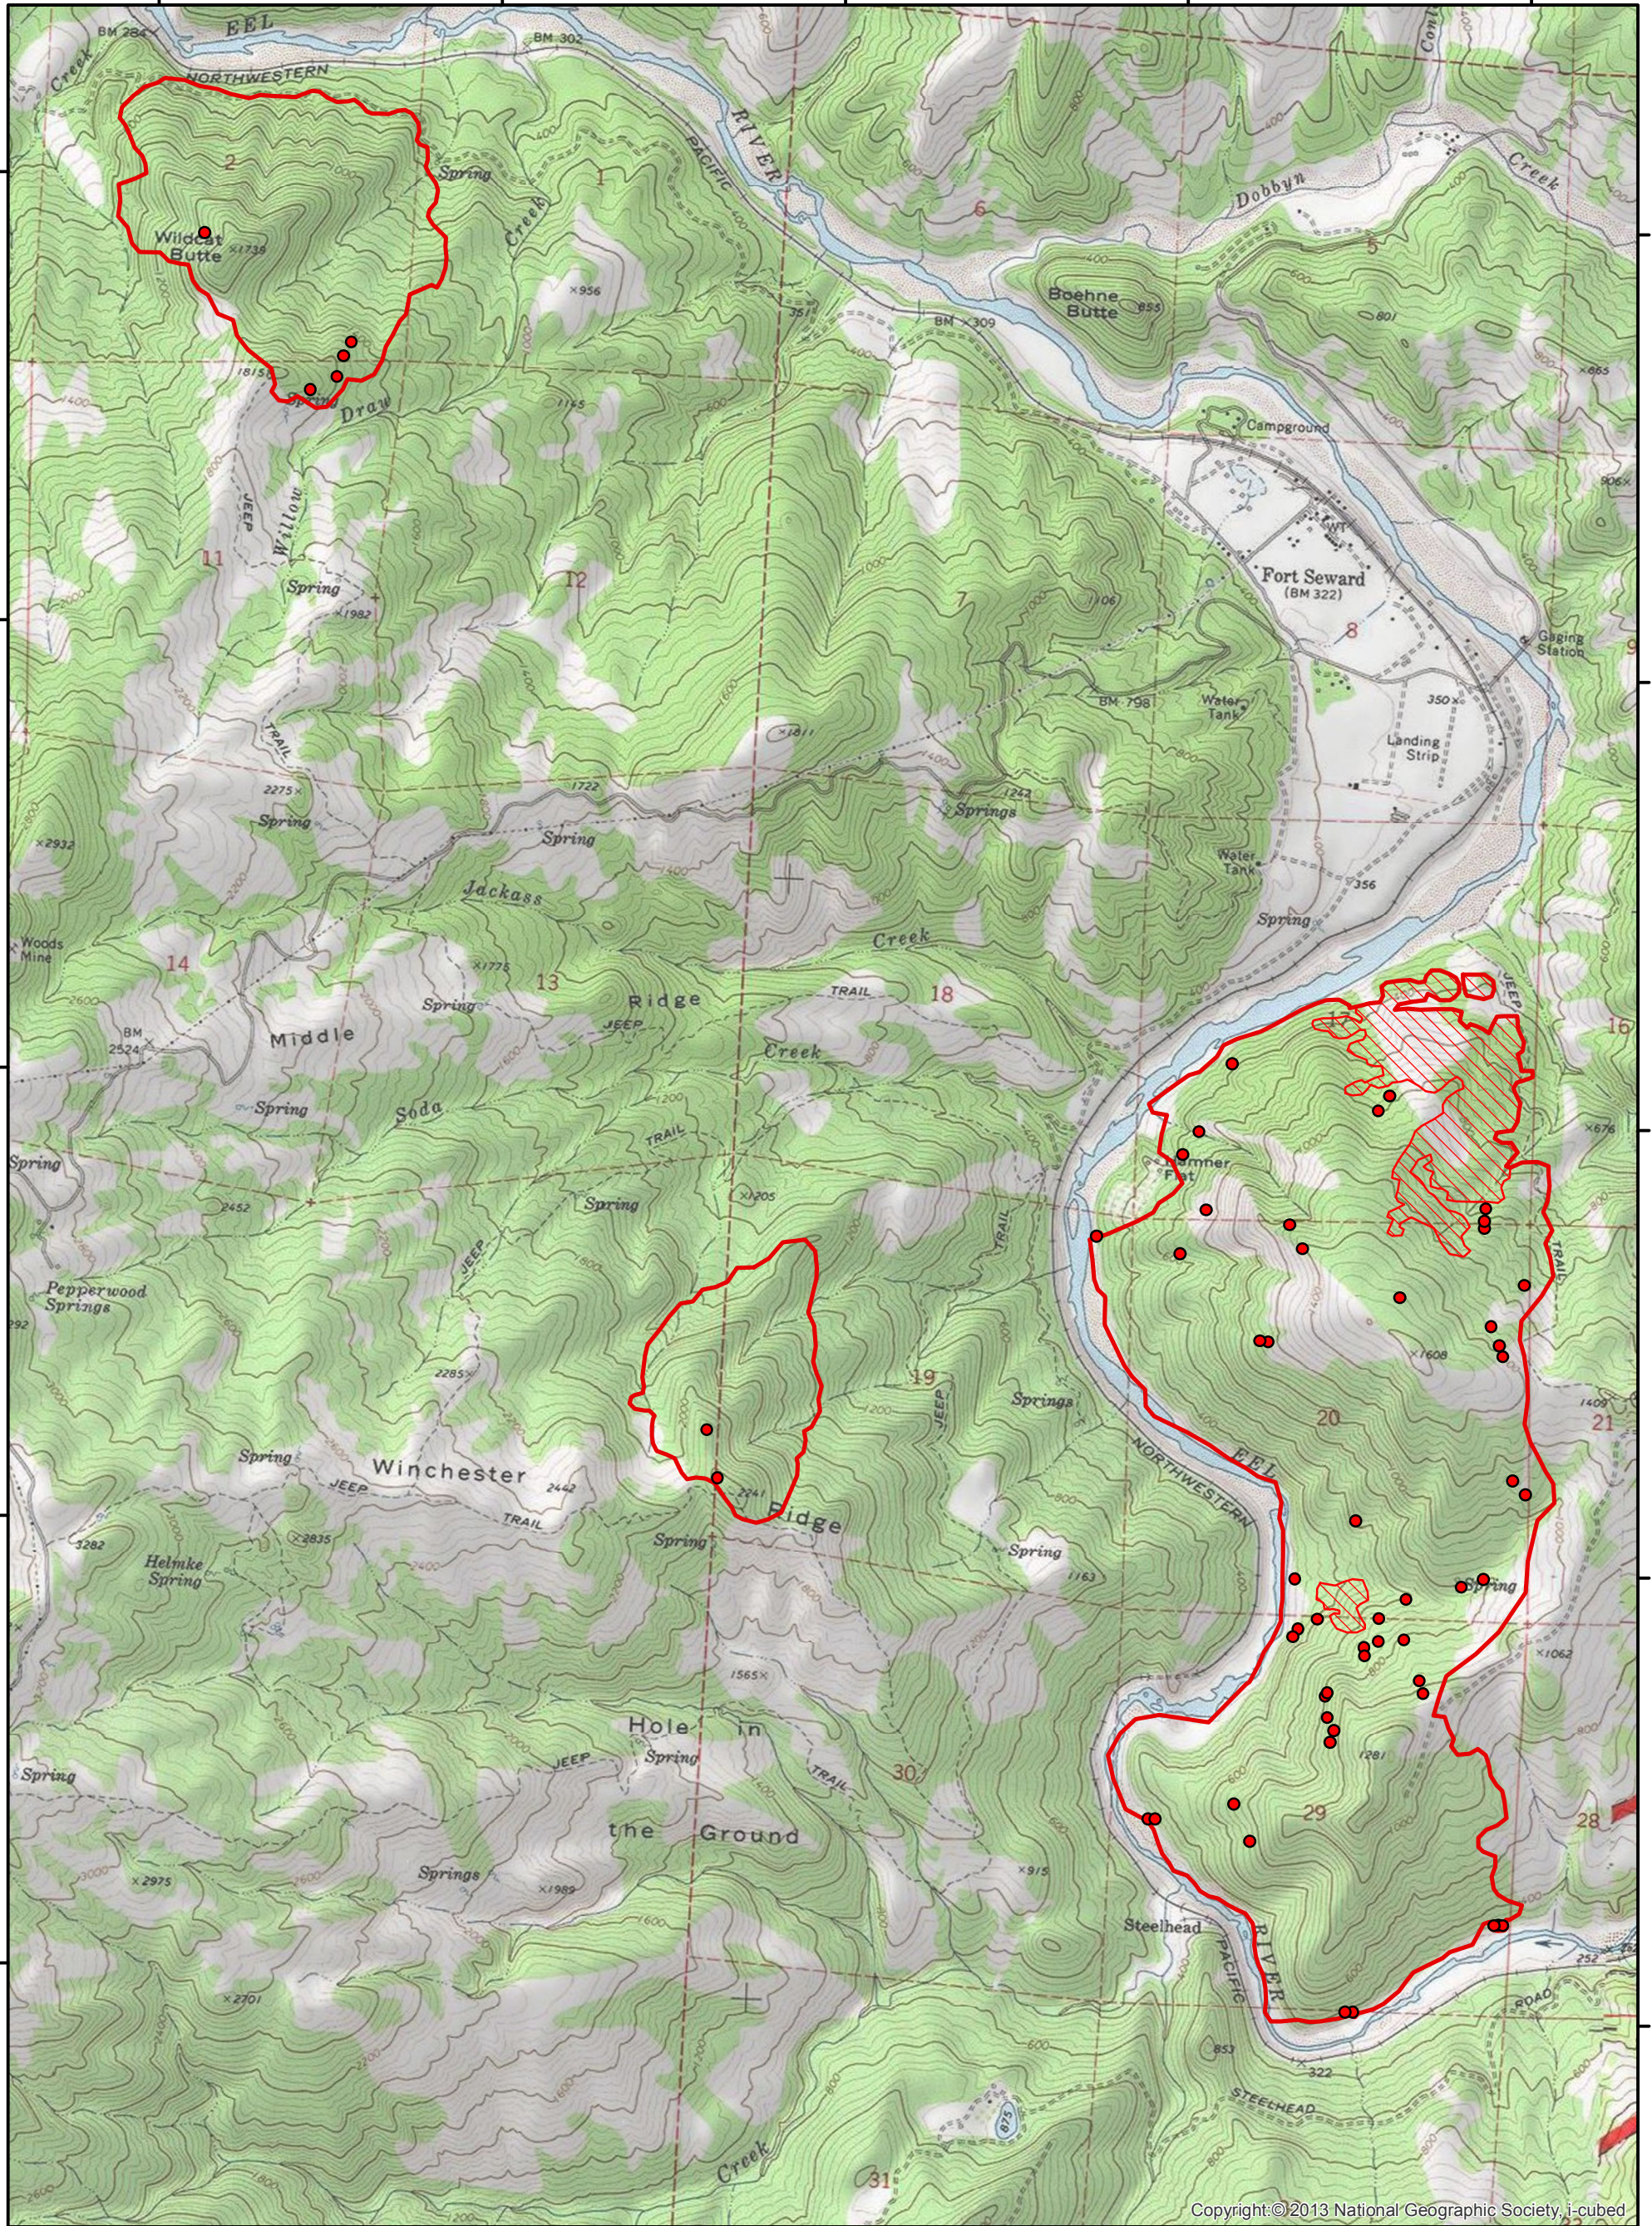

123°42'W 123°41'W 123°40'W 123°39'W 123°38'W

40°14'N
40°13'N
40°12'N
40°11'N
40°10'N

Copyright © 2013 National Geographic Society, i-cubed

-  Heat Perimeter
 -  Intense Heat Areas
 -  Scattered Heat Areas
 -  Isolated Heat Sources
- NAD 1983 California Teale Albers

Humboldt Complex LCA 1-1 (South) Fires Infrared Heat Sources CA-HUU-005606

IR Interpreter: Brian Monroe
 IR interpreted acres: 5,859
 Date: 08/07/2015
 Time received the Image: 2254 hrs

1:26,000