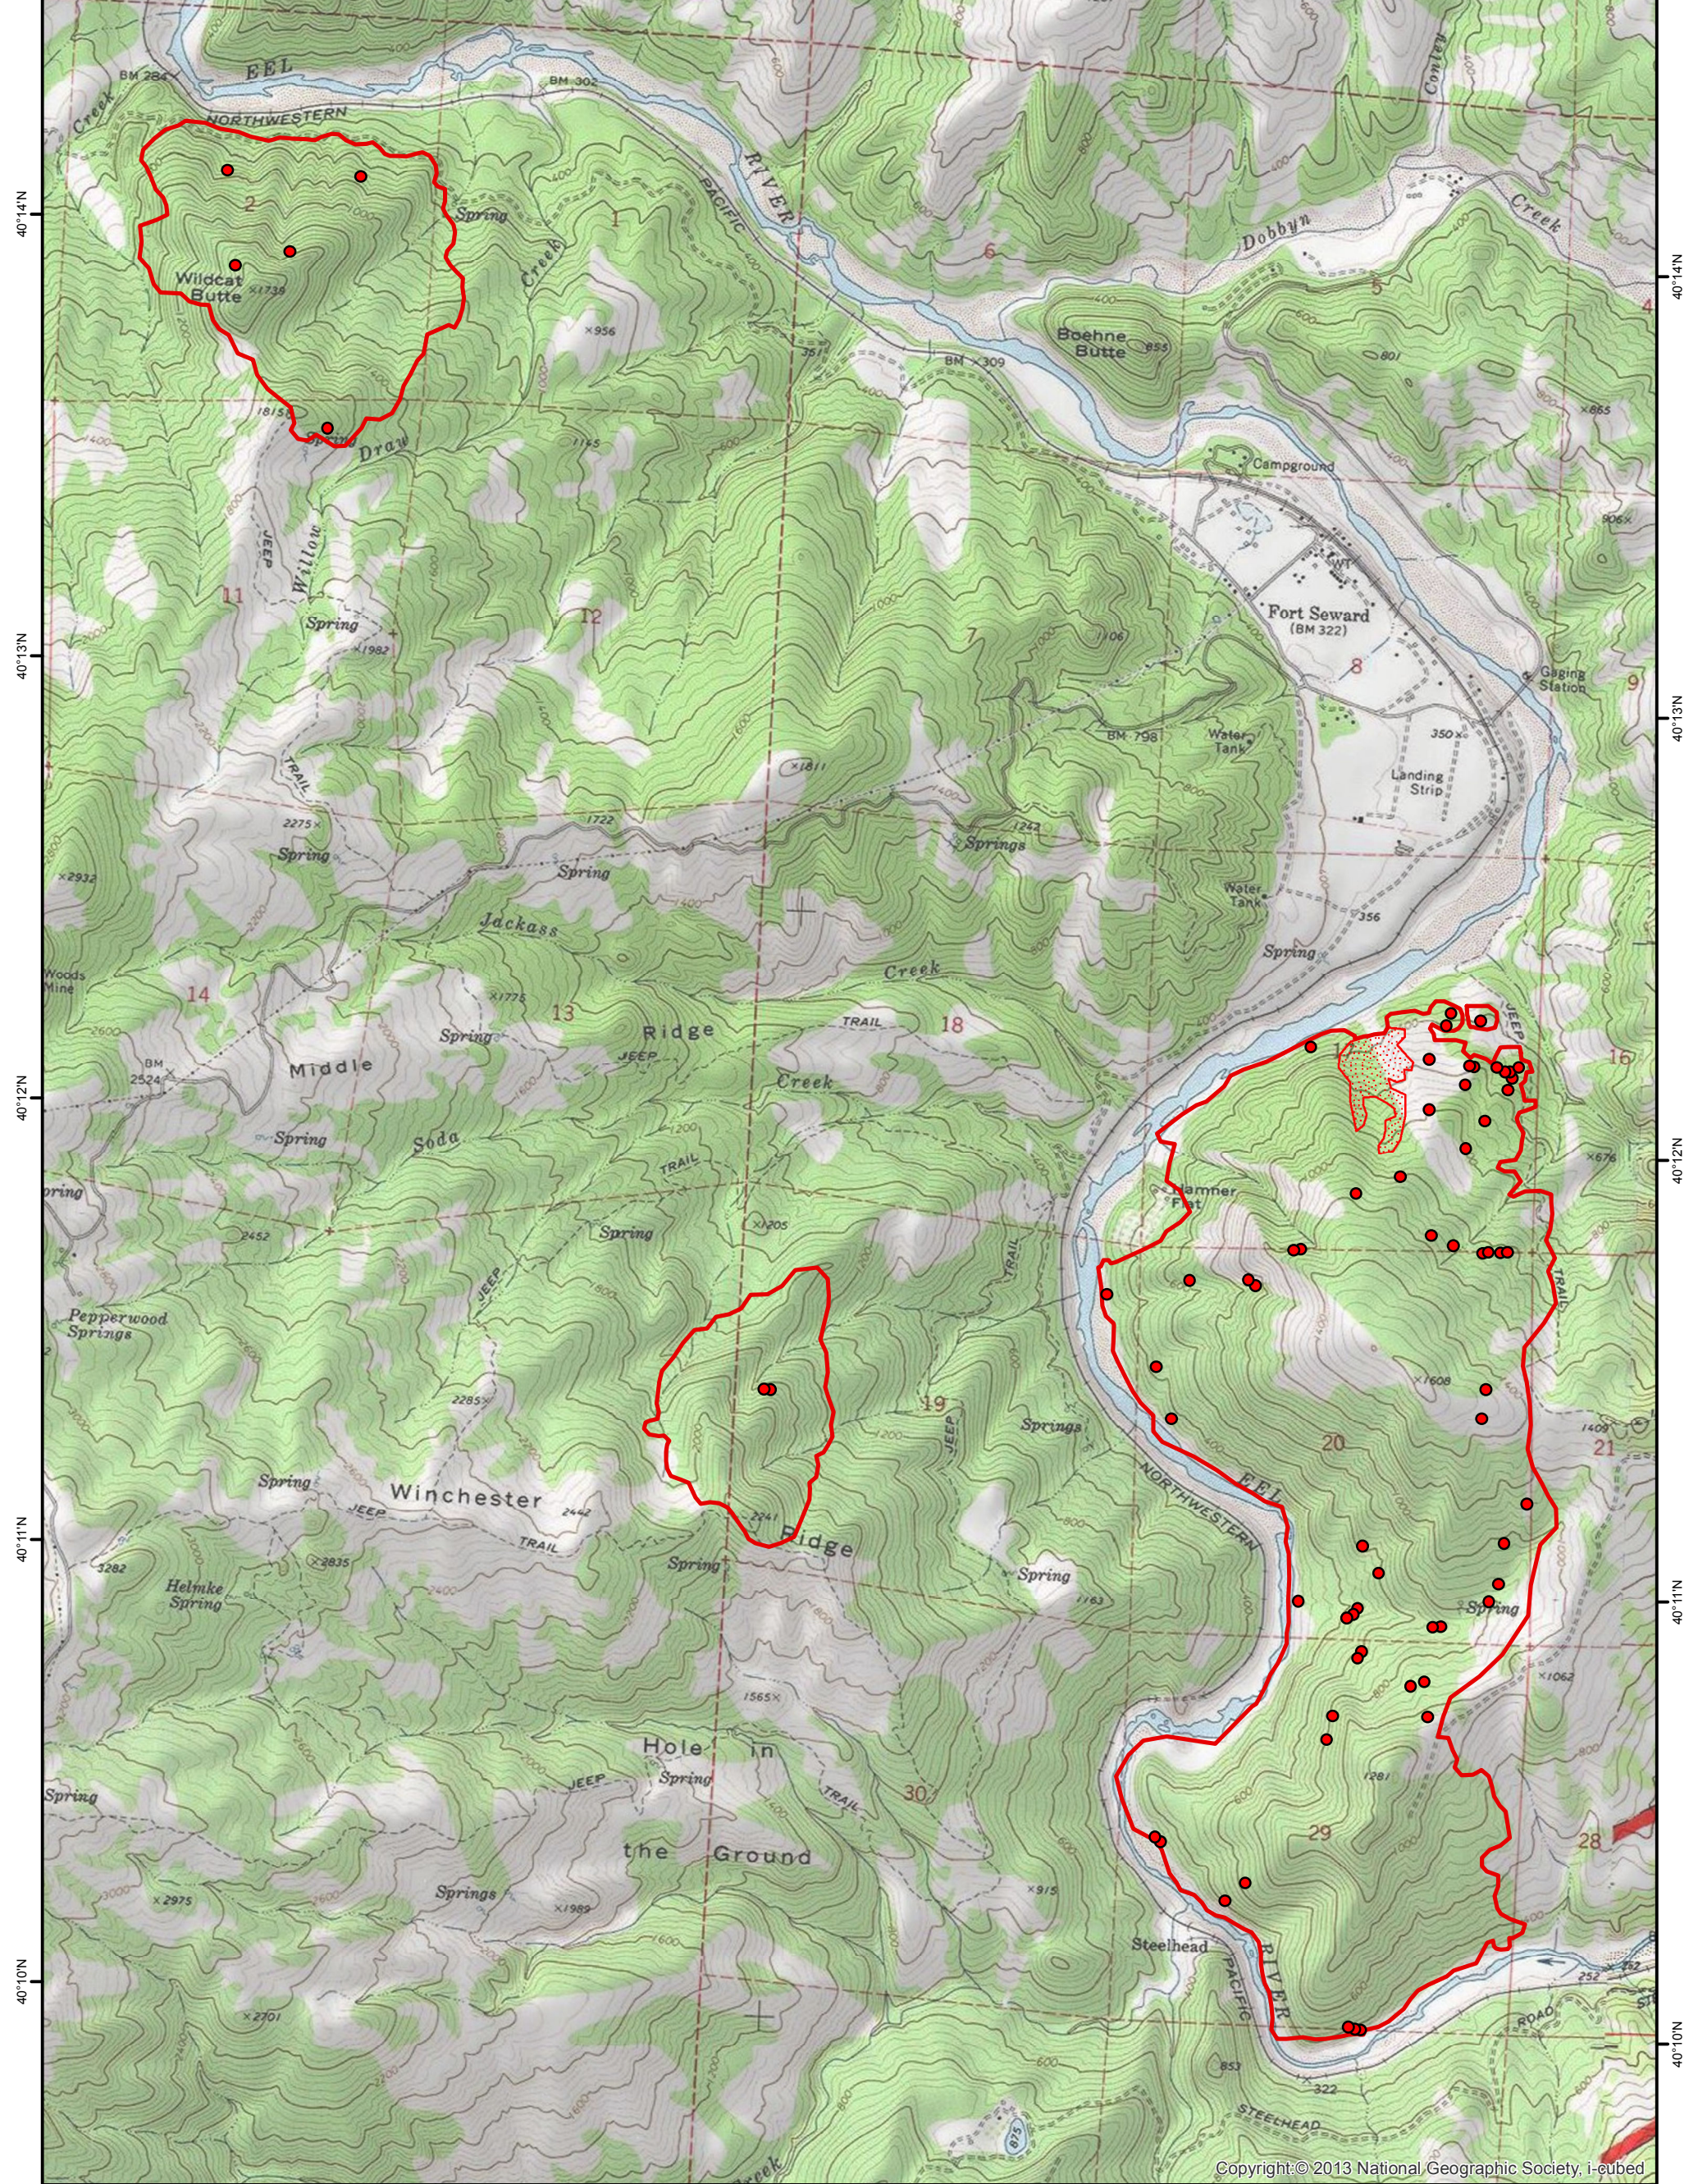

123°42'W 123°41'W 123°40'W 123°39'W 123°38'W

123°42'W 123°41'W 123°40'W 123°39'W 123°38'W

-  Heat Perimeter
 -  Intense Heat Areas
 -  Scattered Heat Areas
 -  Isolated Heat Sources
- NAD 1983 California Teale Albers

Humboldt Complex LCA 1-1 (South) Fires Infrared Heat Sources CA-HUU-005606

IR Interpreter: Brian Monroe
 IR interpreted acres: 6,206
 Date: 08/08/2015
 Time received the Image: 2029 hrs

1:26,000

Copyright: © 2013 National Geographic Society, i-cubed