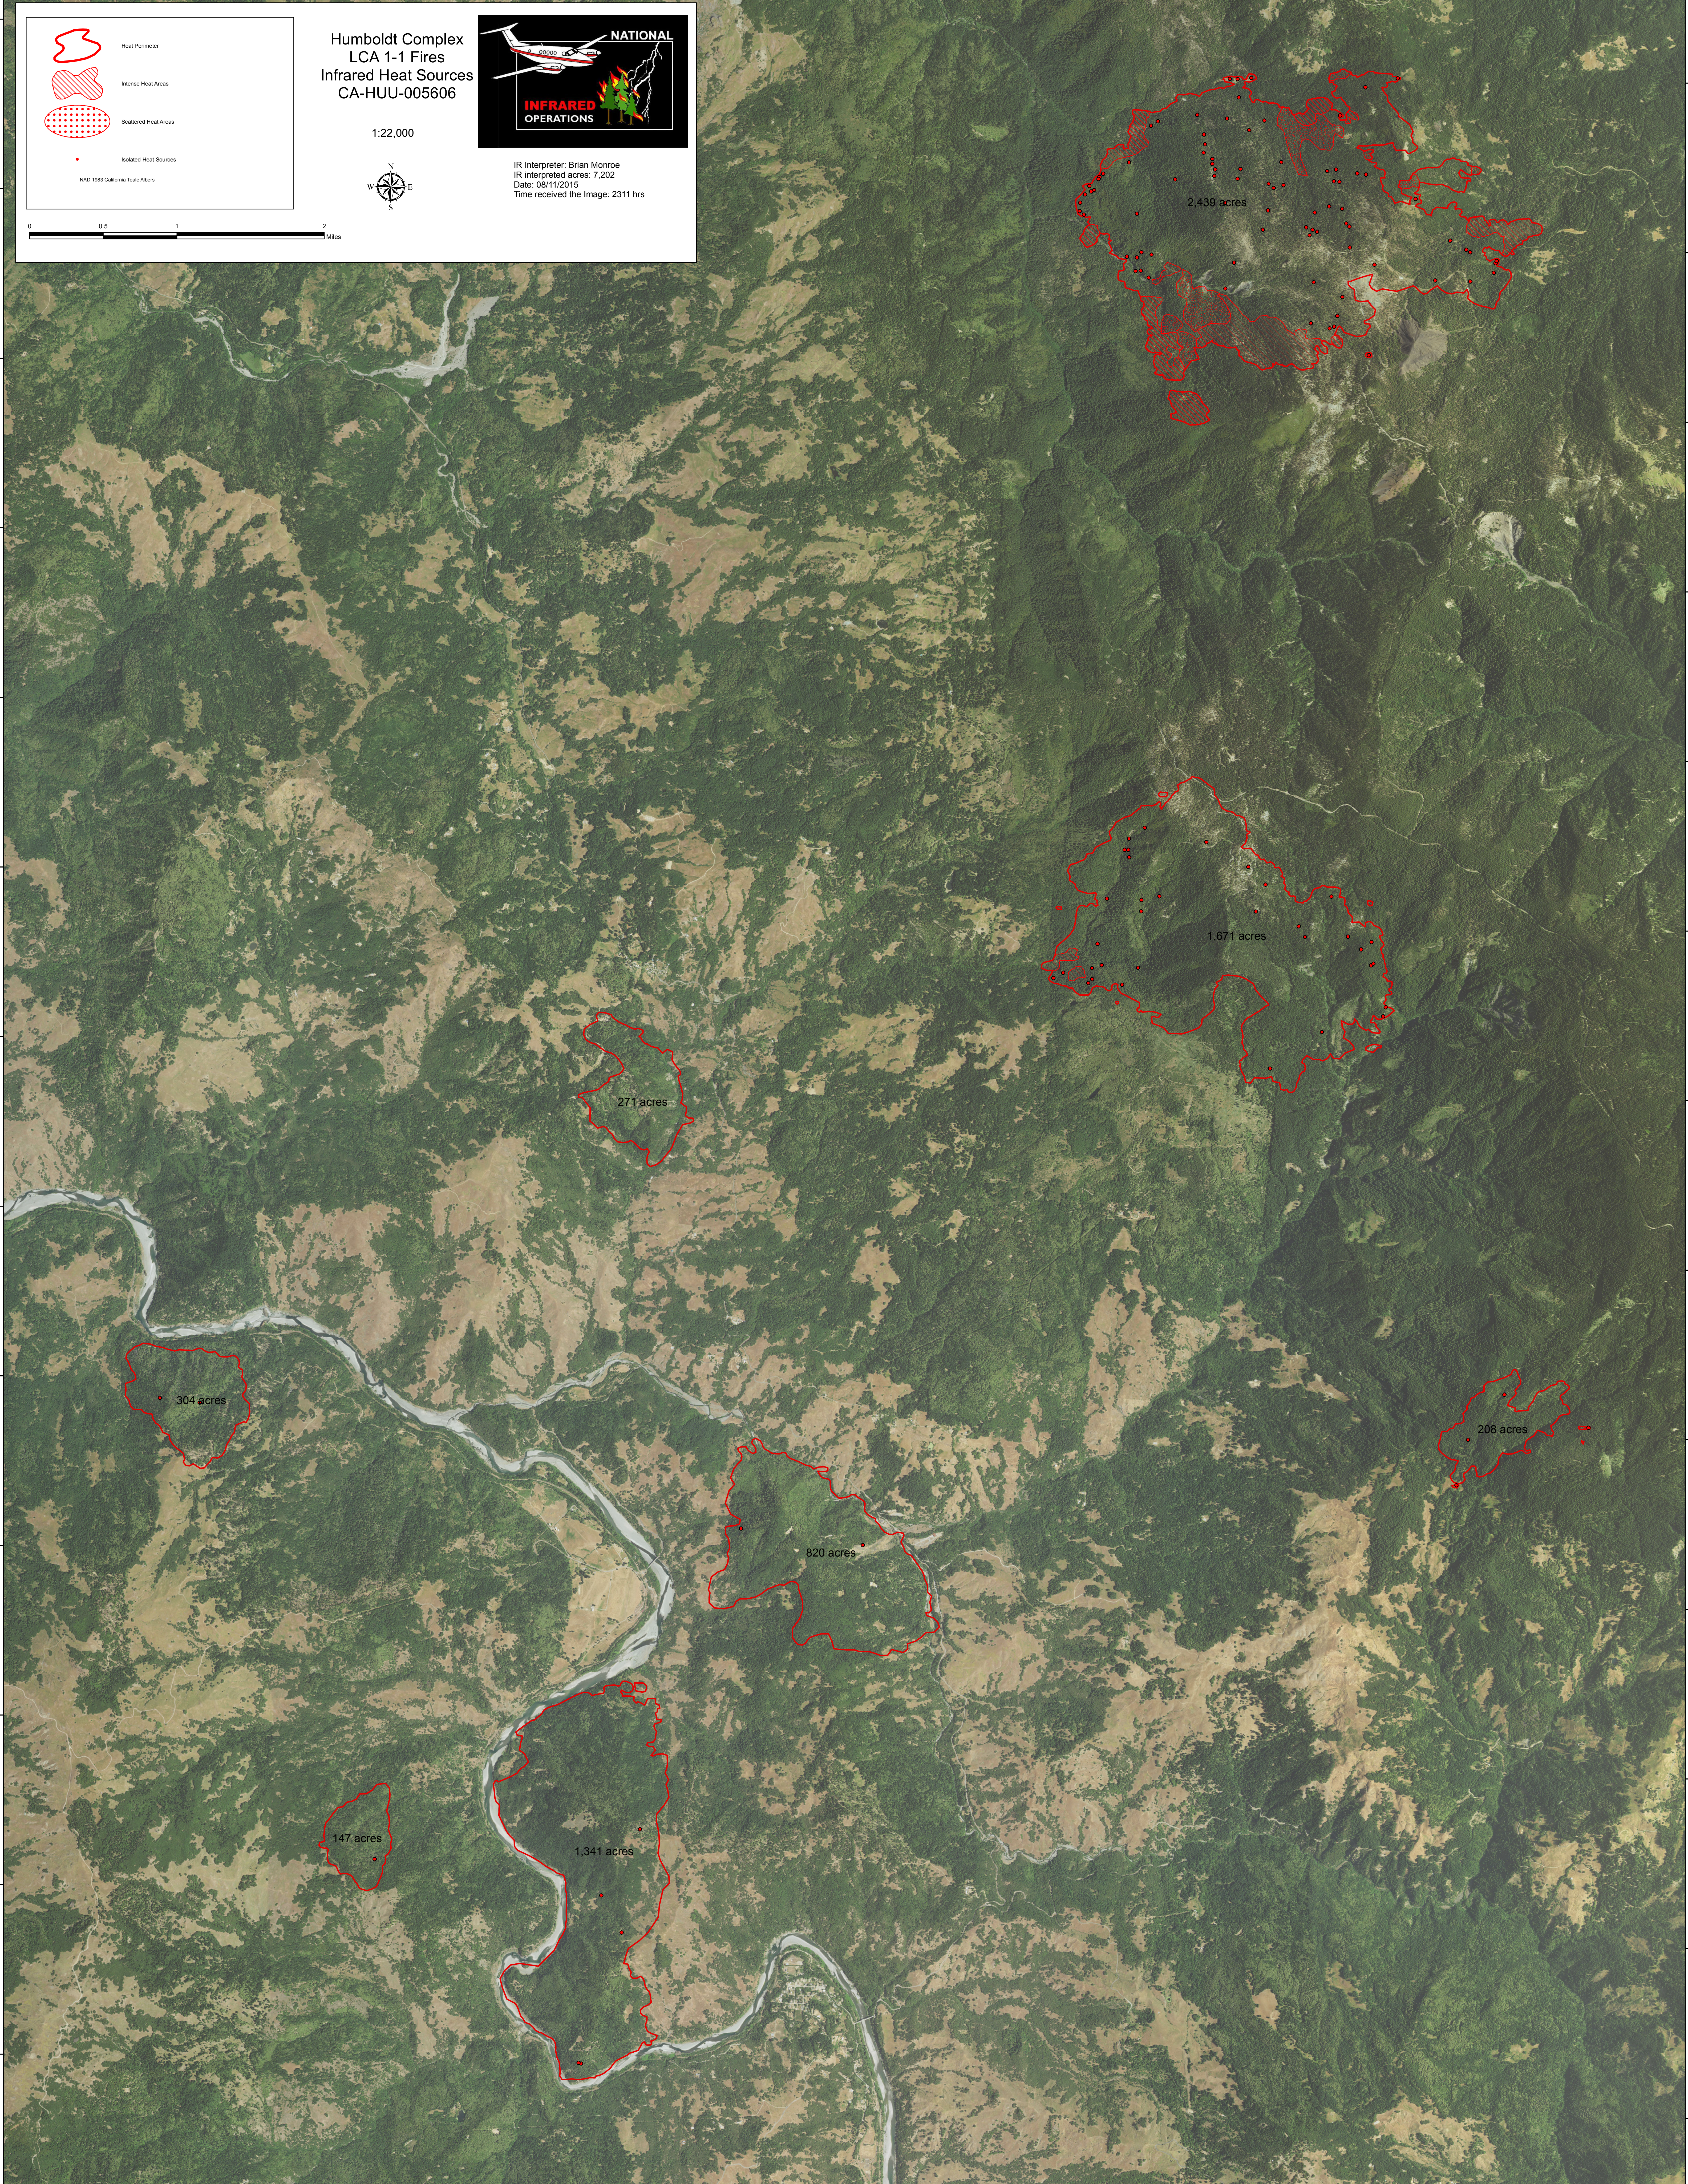

**Humboldt Complex
LCA 1-1 Fires
Infrared Heat Sources
CA-HUU-005606**

1:22,000

IR Interpreter: Brian Monroe
IR interpreted acres: 7,202
Date: 08/11/2015
Time received the image: 2311 hrs