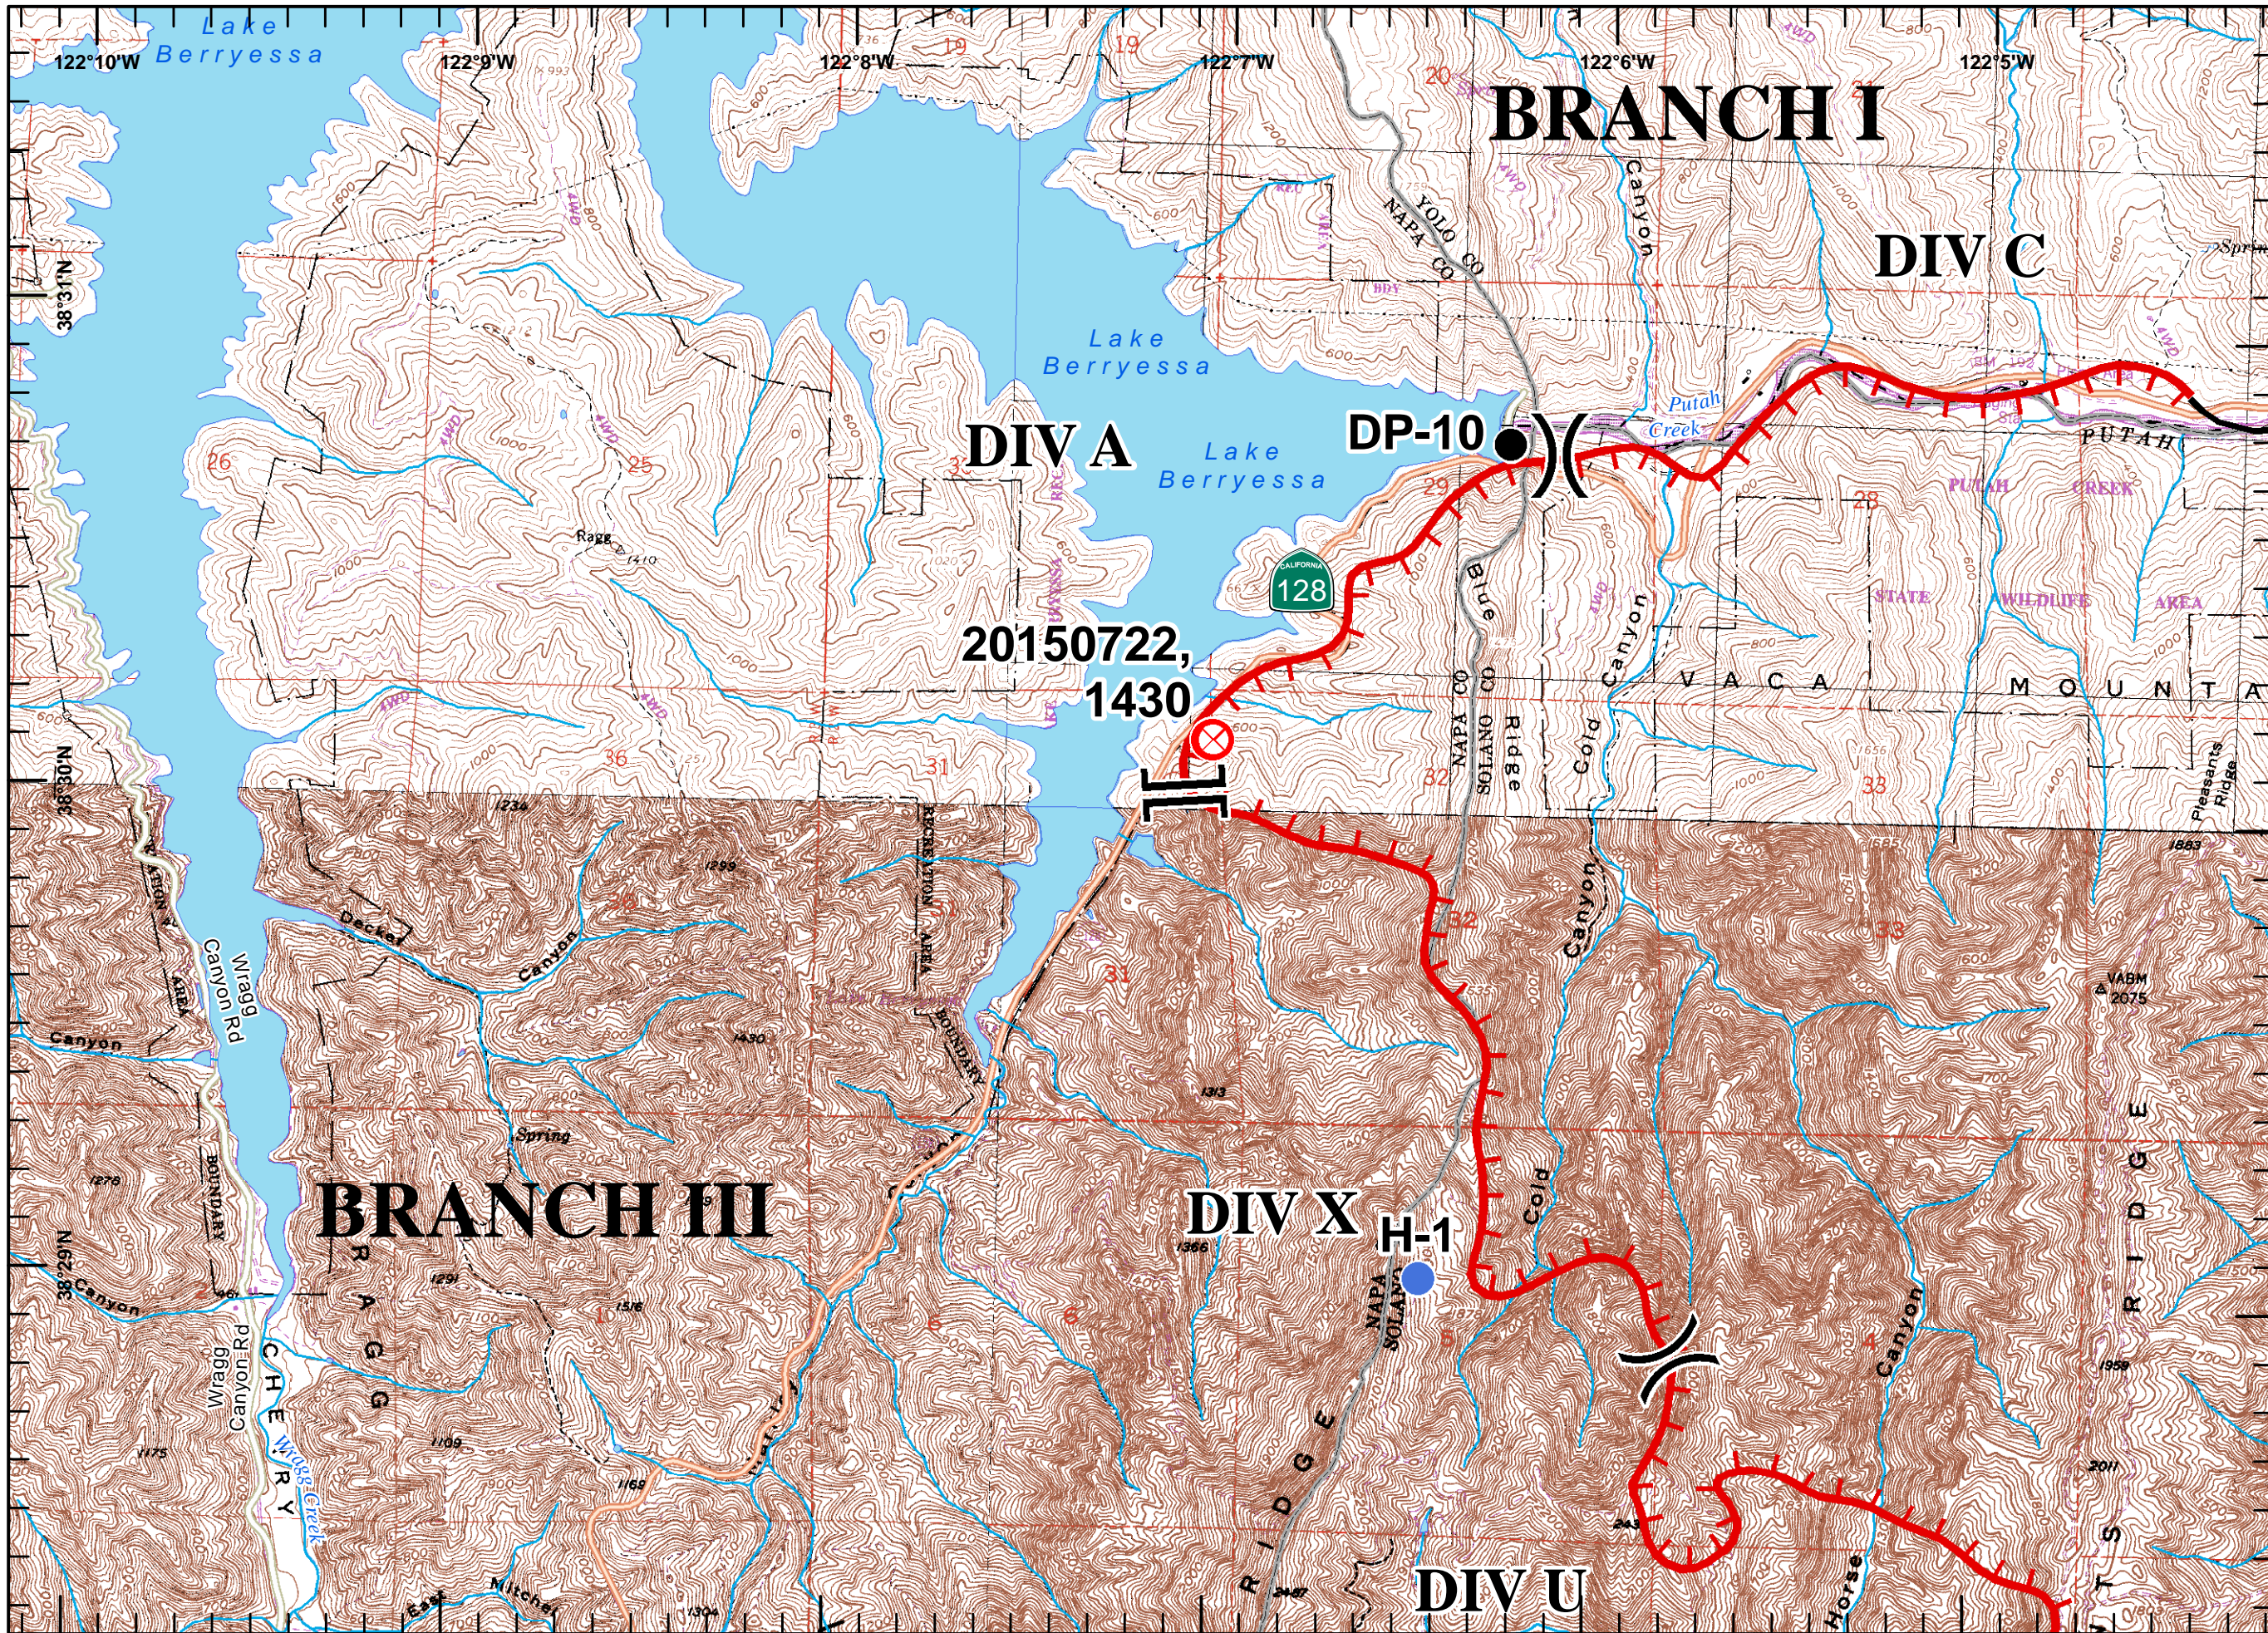

IAP Index
Wragg Incident
CA-LNU 006678
July 24, 2015
Nad 83

Legend

-) (Division
-]] Branch
- Drop Point
- ⊗ Fire Origin
- Helispot
- Completed Line
- ┆ Uncontrolled Fire Edge

Team 6
July 23, 2015
2035 Hours

Wragg Incident
 CA-LNU 006678
 July 24, 2015
 Nad 83
 Page 1

Legend

-) (Division
- [[Branch
- Drop Point
- ⊗ Fire Origin
- Helispot
- Completed Line
- ┌ Uncontrolled Fire Edge

Miles

Team 6 GIS
 July 23, 2015
 2035 Hours

Wragg Incident
CA-LNU 006678
July 24, 2015
Nad 83
Page 2

Legend

- Division
- Branch
- Drop Point
- Fire Origin
- Helispot
- Completed Line
- Uncontrolled Fire Edge

Team 6 GIS
 July 23, 2015
 2035 Hours

Wragg Incident
CA-LNU 006678
July 24, 2015
Nad 83
Page 3

Legend

- Division
- Branch
- Drop Point
- Fire Origin
- Helipoint
- Completed Line
- Uncontrolled Fire Edge

Miles

Team 6 GIS
 July 23, 2015
 2035 Hours