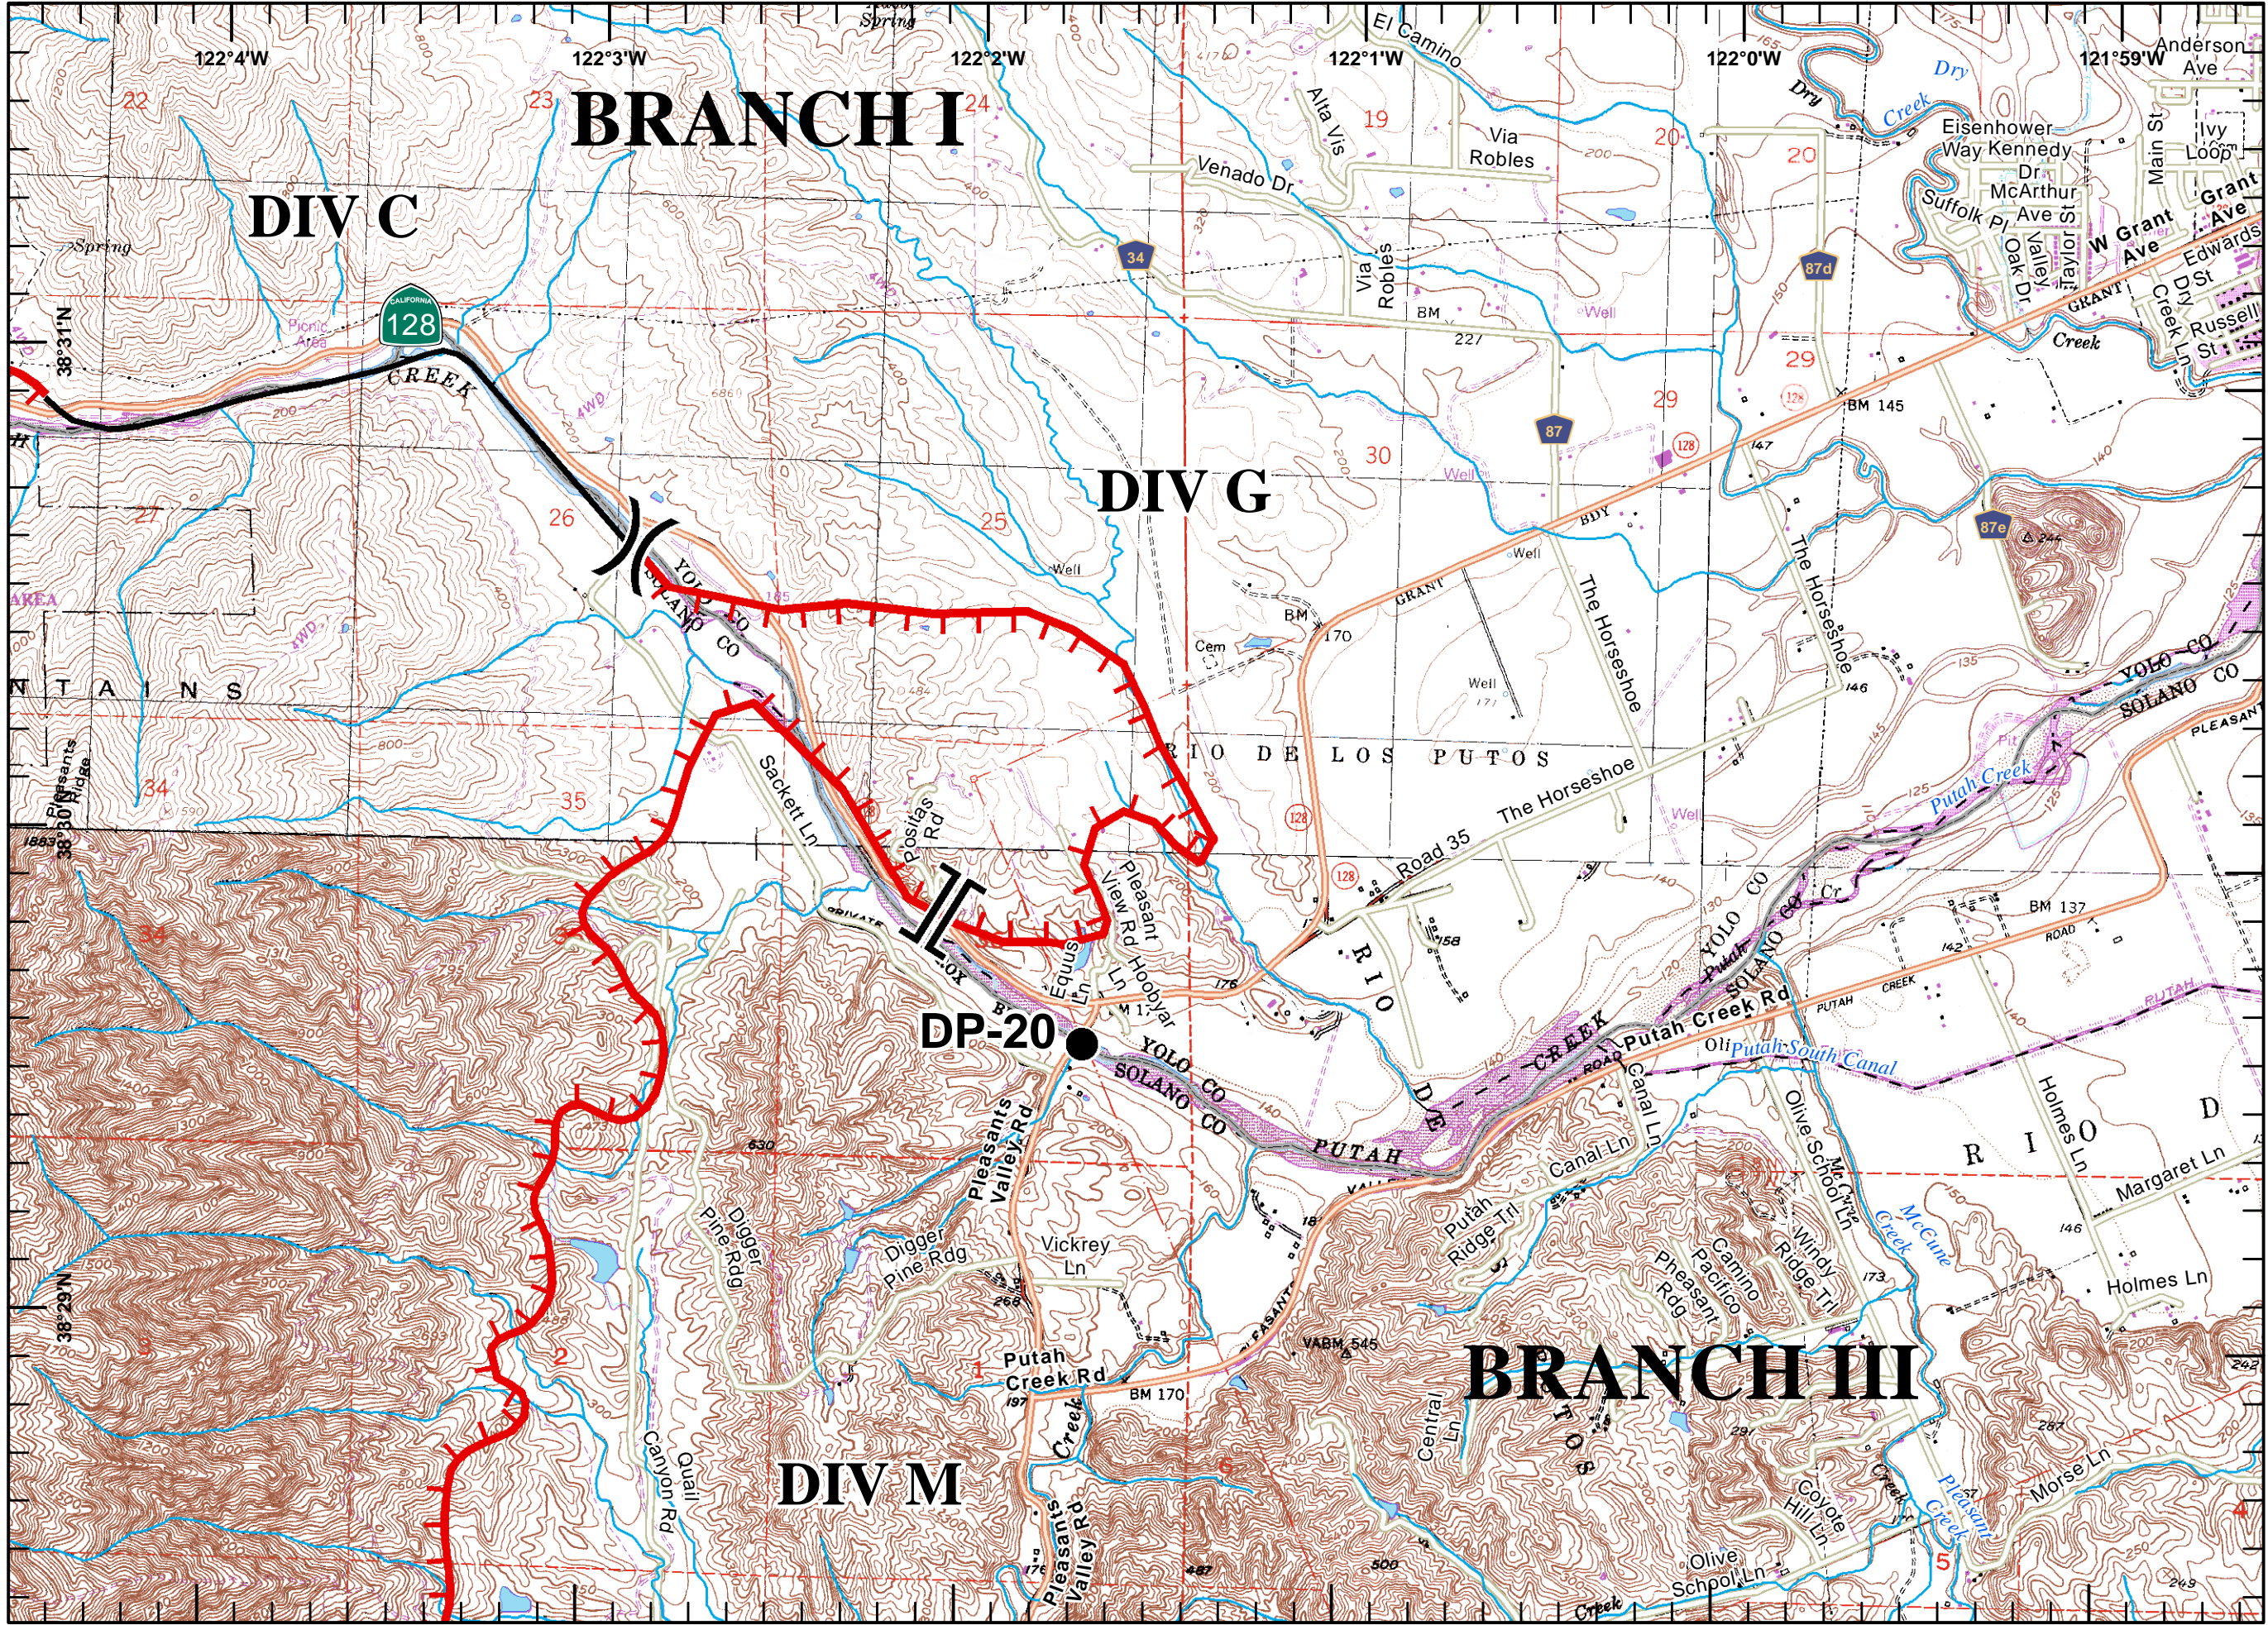

IAP Index
Wragg Incident
CA-LNU 006678
July 24, 2015
Nad 83

Legend

-) (Division
-]] Branch
- Drop Point
- ⊗ Fire Origin
- Helispot
- Completed Line
- ┆ Uncontrolled Fire Edge

Team 6
July 23, 2015
2035 Hours

Wragg Incident
 CA-LNU 006678
 July 24, 2015
 Nad 83
 Page 1

Legend

-) (Division
- [[Branch
- Drop Point
- ⊗ Fire Origin
- Helispot
- Completed Line
- ┌ Uncontrolled Fire Edge

Miles

Team 6 GIS
 July 23, 2015
 2035 Hours

Wragg Incident
CA-LNU 006678
July 24, 2015
Nad 83
Page 2

Legend

- Division
- Branch
- Drop Point
- Fire Origin
- Helispot
- Completed Line
- Uncontrolled Fire Edge

Team 6 GIS
 July 23, 2015
 2035 Hours

Wragg Incident
CA-LNU 006678
July 24, 2015
Nad 83
Page 3

Legend

- Division
- Branch
- Drop Point
- Fire Origin
- Helipoint
- Completed Line
- Uncontrolled Fire Edge

Miles

Team 6 GIS
 July 23, 2015
 2035 Hours