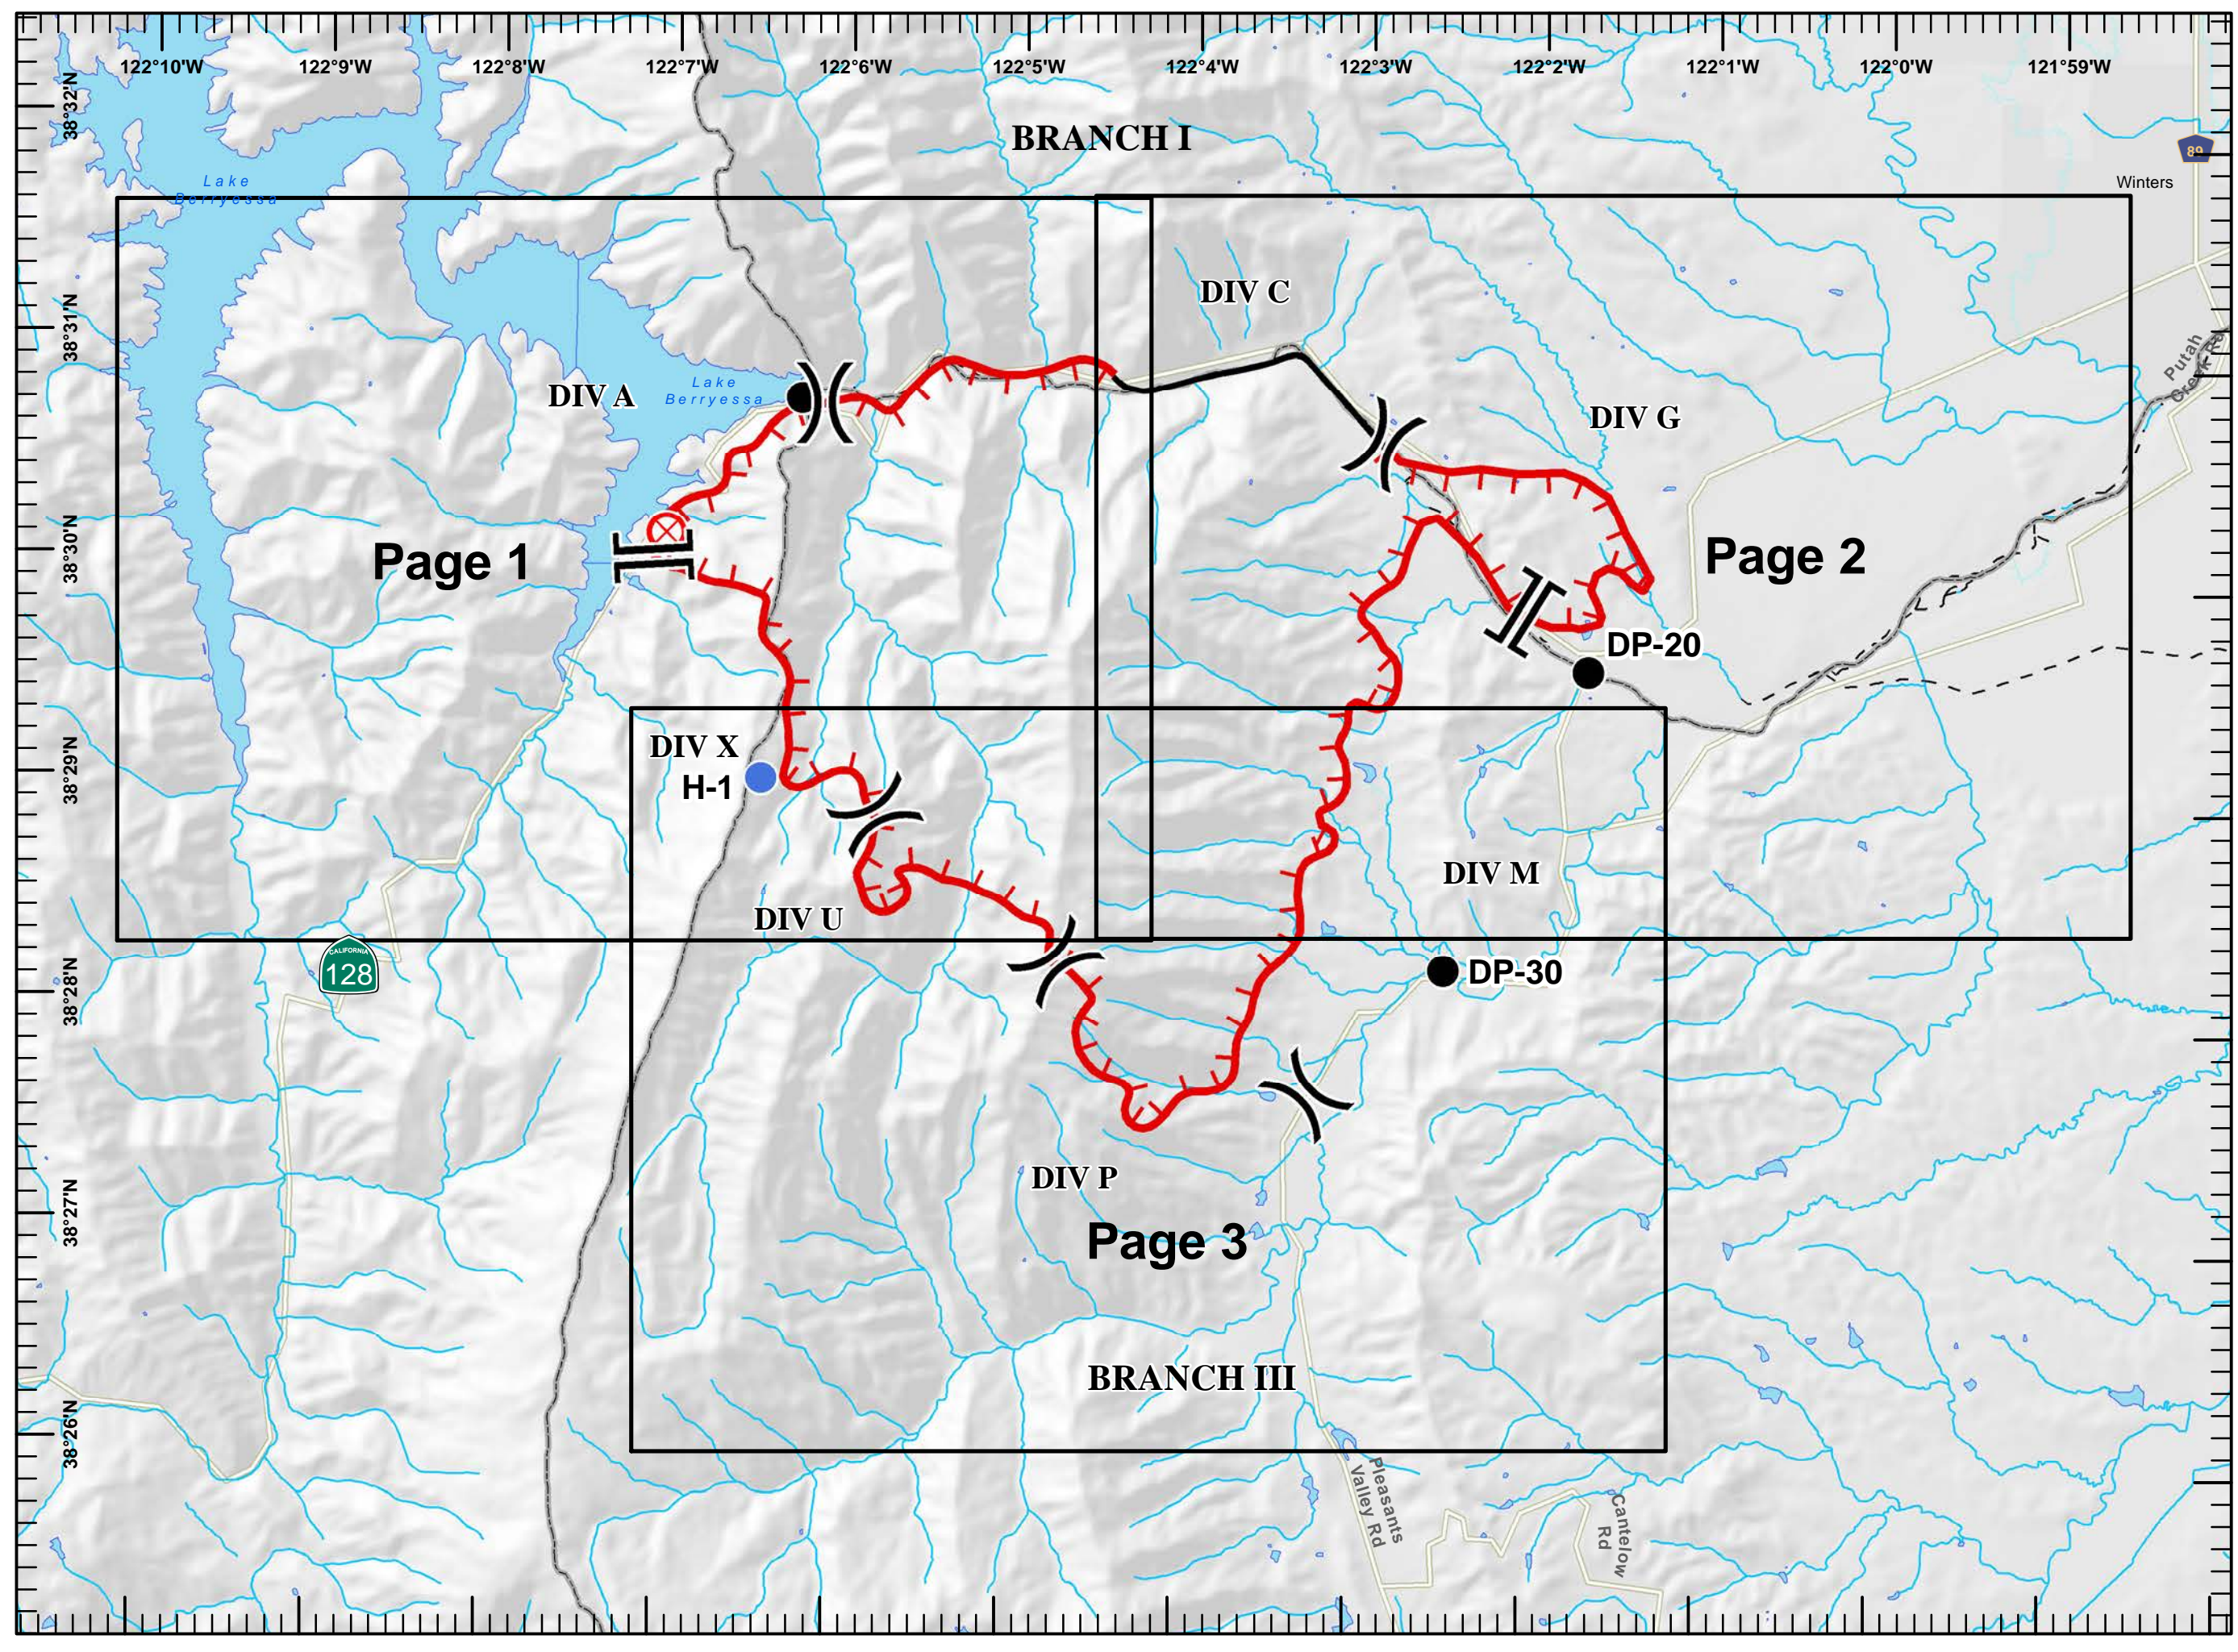

IAP Index
Wragg Incident
CA-LNU 006678
July 24, 2015
Nad 83

Legend

-) (Division
-]] Branch
- Drop Point
- ⊗ Fire Origin
- Helispot
- Completed Line
- ┆ Uncontrolled Fire Edge

Team 6
July 23, 2015
2035 Hours

Wragg Incident
 CA-LNU 006678
 July 24, 2015
 Nad 83
 Page 1

Legend

-) (Division
- [[Branch
- Drop Point
- ⊗ Fire Origin
- Helispot
- Completed Line
- ┌ Uncontrolled Fire Edge

Miles

Team 6 GIS
 July 23, 2015
 2035 Hours

Wragg Incident
CA-LNU 006678
July 24, 2015
Nad 83
Page 2

Legend

- Division
- Branch
- Drop Point
- Fire Origin
- Helispot
- Completed Line
- Uncontrolled Fire Edge

Team 6 GIS
 July 23, 2015
 2035 Hours

Wragg Incident
CA-LNU 006678
July 24, 2015
Nad 83
Page 3

Legend

- Division
- Branch
- Drop Point
- Fire Origin
- Helipoint
- Completed Line
- Uncontrolled Fire Edge

Miles

Team 6 GIS
 July 23, 2015
 2035 Hours