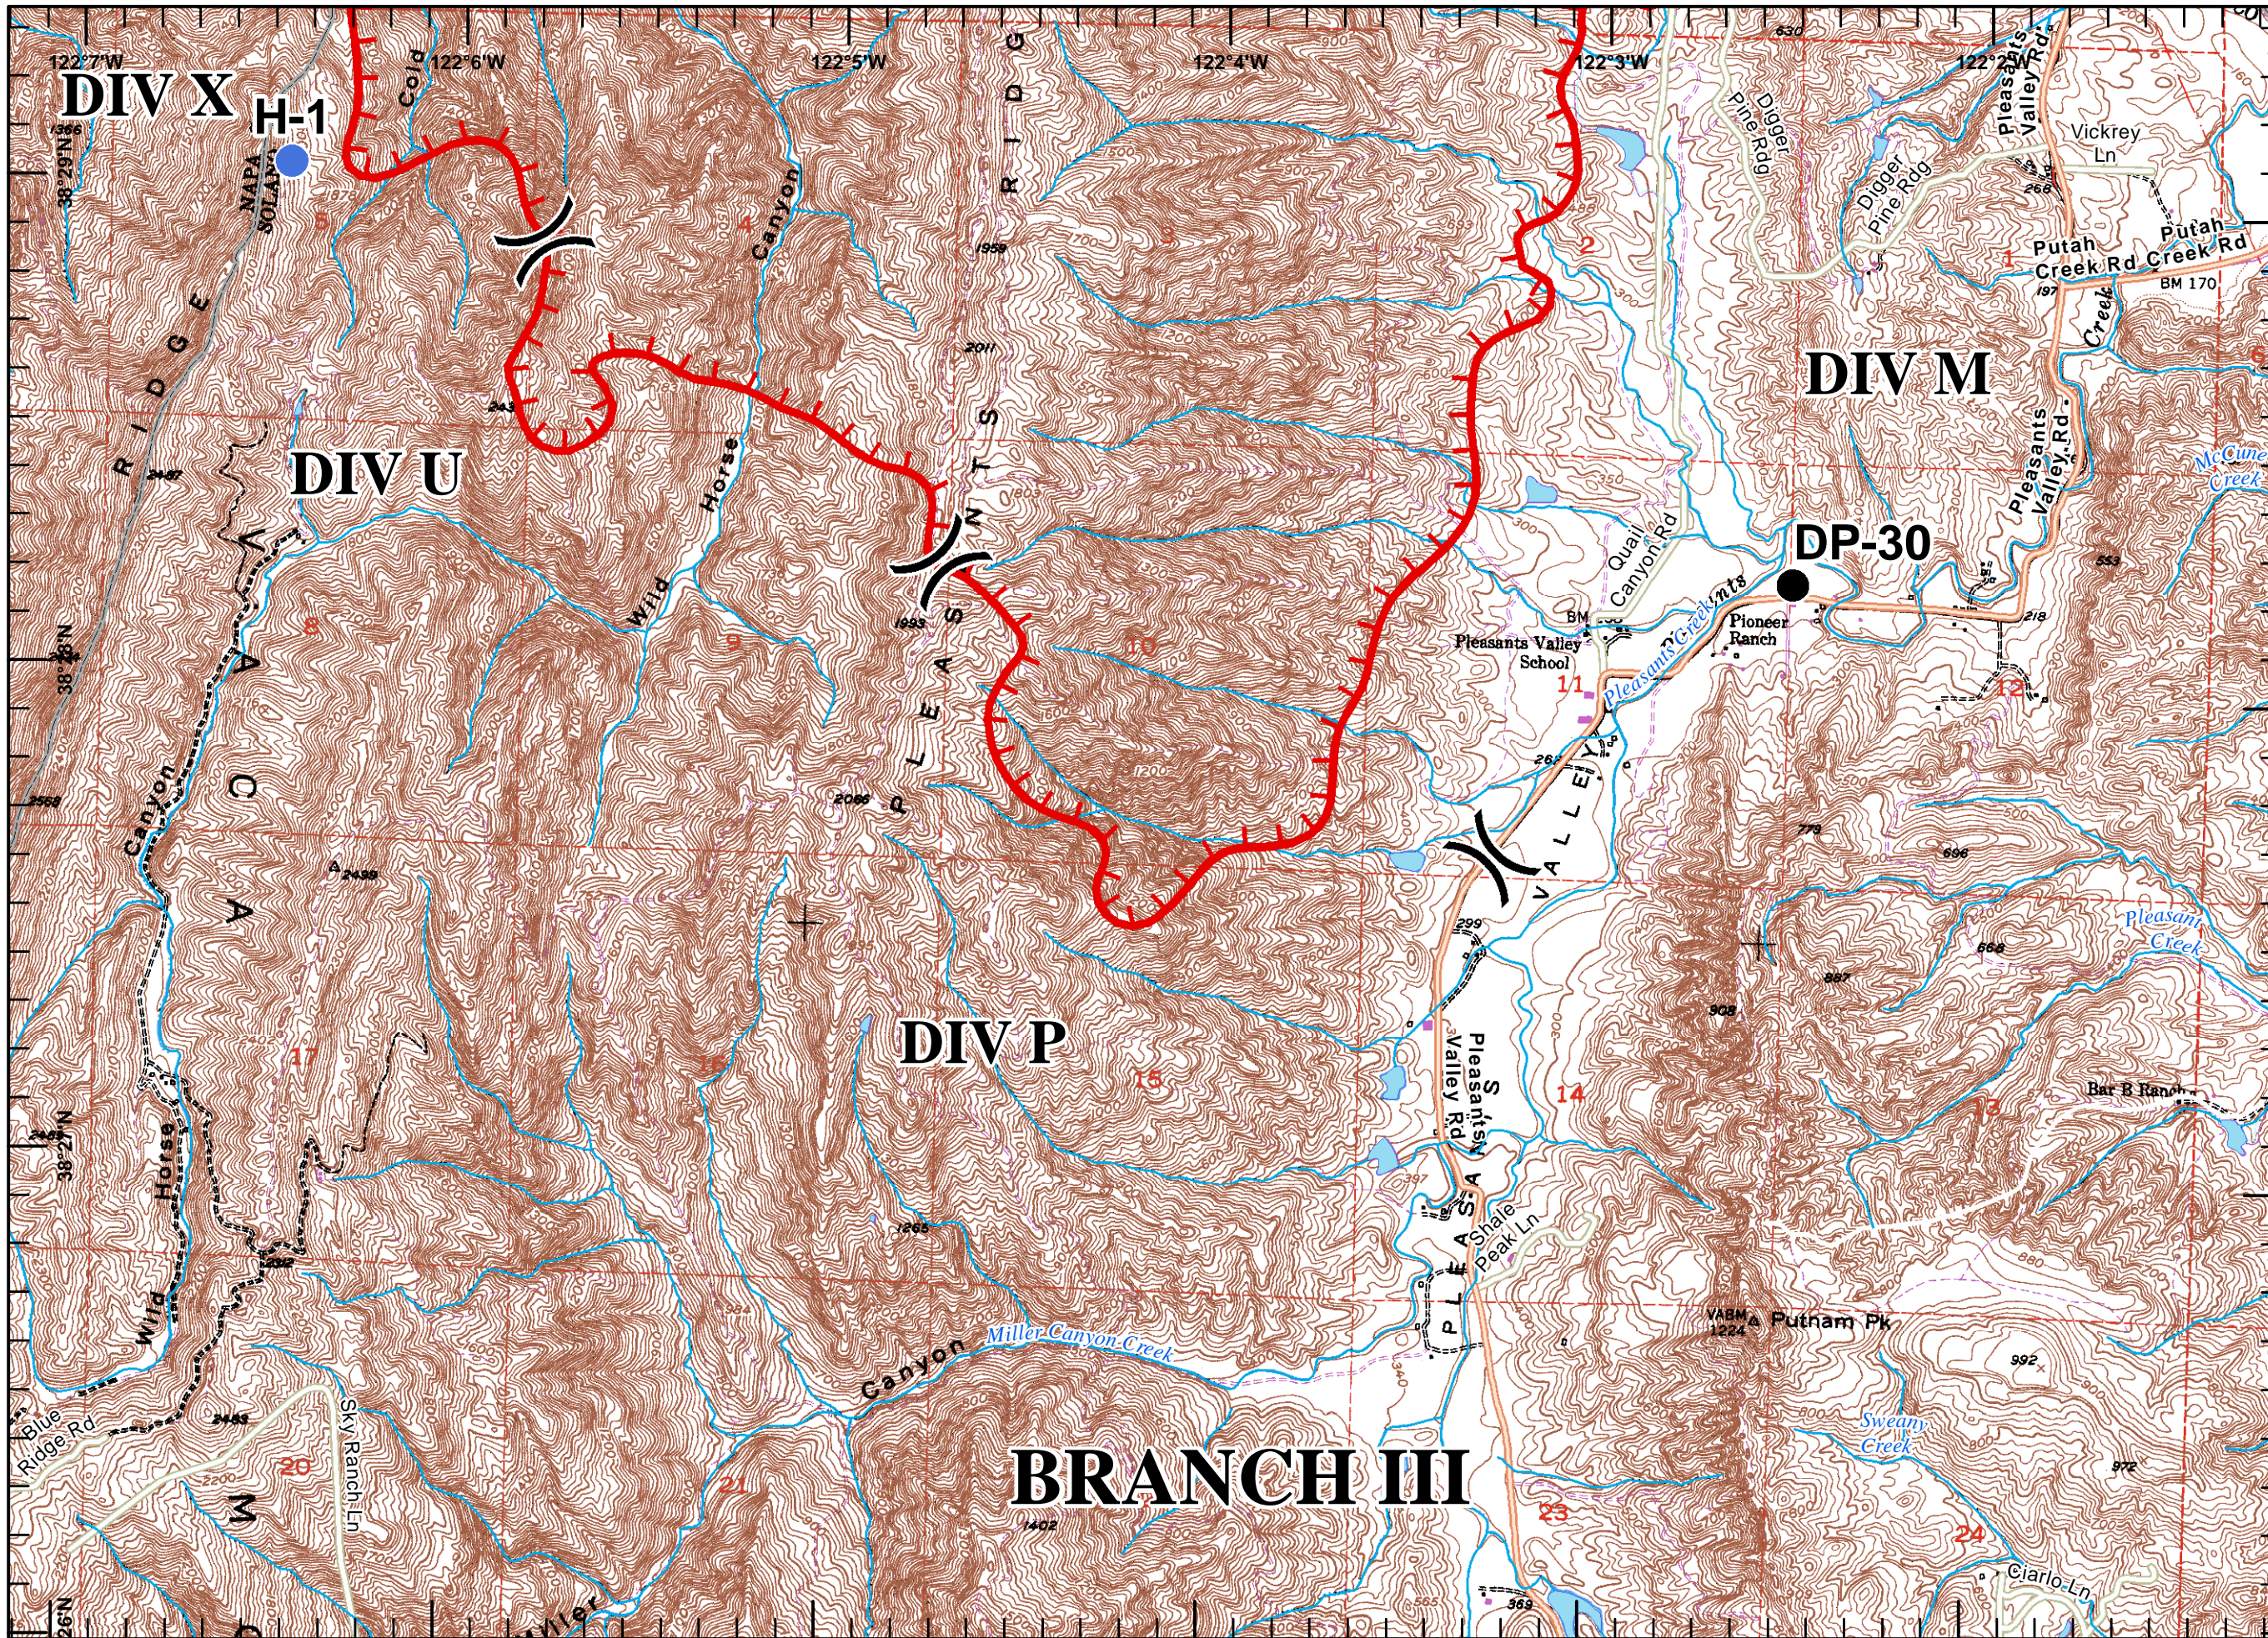

Wragg Incident
 CA-LNU 006678
 July 24, 2015
 Nad 83
 Page 1

Legend

-) (Division
- [[Branch
- Drop Point
- ⊗ Fire Origin
- Helispot
- Completed Line
- ┌ Uncontrolled Fire Edge

Miles

Team 6 GIS
 July 23, 2015
 2035 Hours

Wragg Incident
CA-LNU 006678
July 24, 2015
Nad 83
Page 2

Legend

- Division
- Branch
- Drop Point
- Fire Origin
- Helispot
- Completed Line
- Uncontrolled Fire Edge

Team 6 GIS
 July 23, 2015
 2035 Hours

Wragg Incident
CA-LNU 006678
July 24, 2015
Nad 83
Page 3

Legend

- Division
- Branch
- Drop Point
- Fire Origin
- Helipoint
- Completed Line
- Uncontrolled Fire Edge

Miles

Team 6 GIS
 July 23, 2015
 2035 Hours