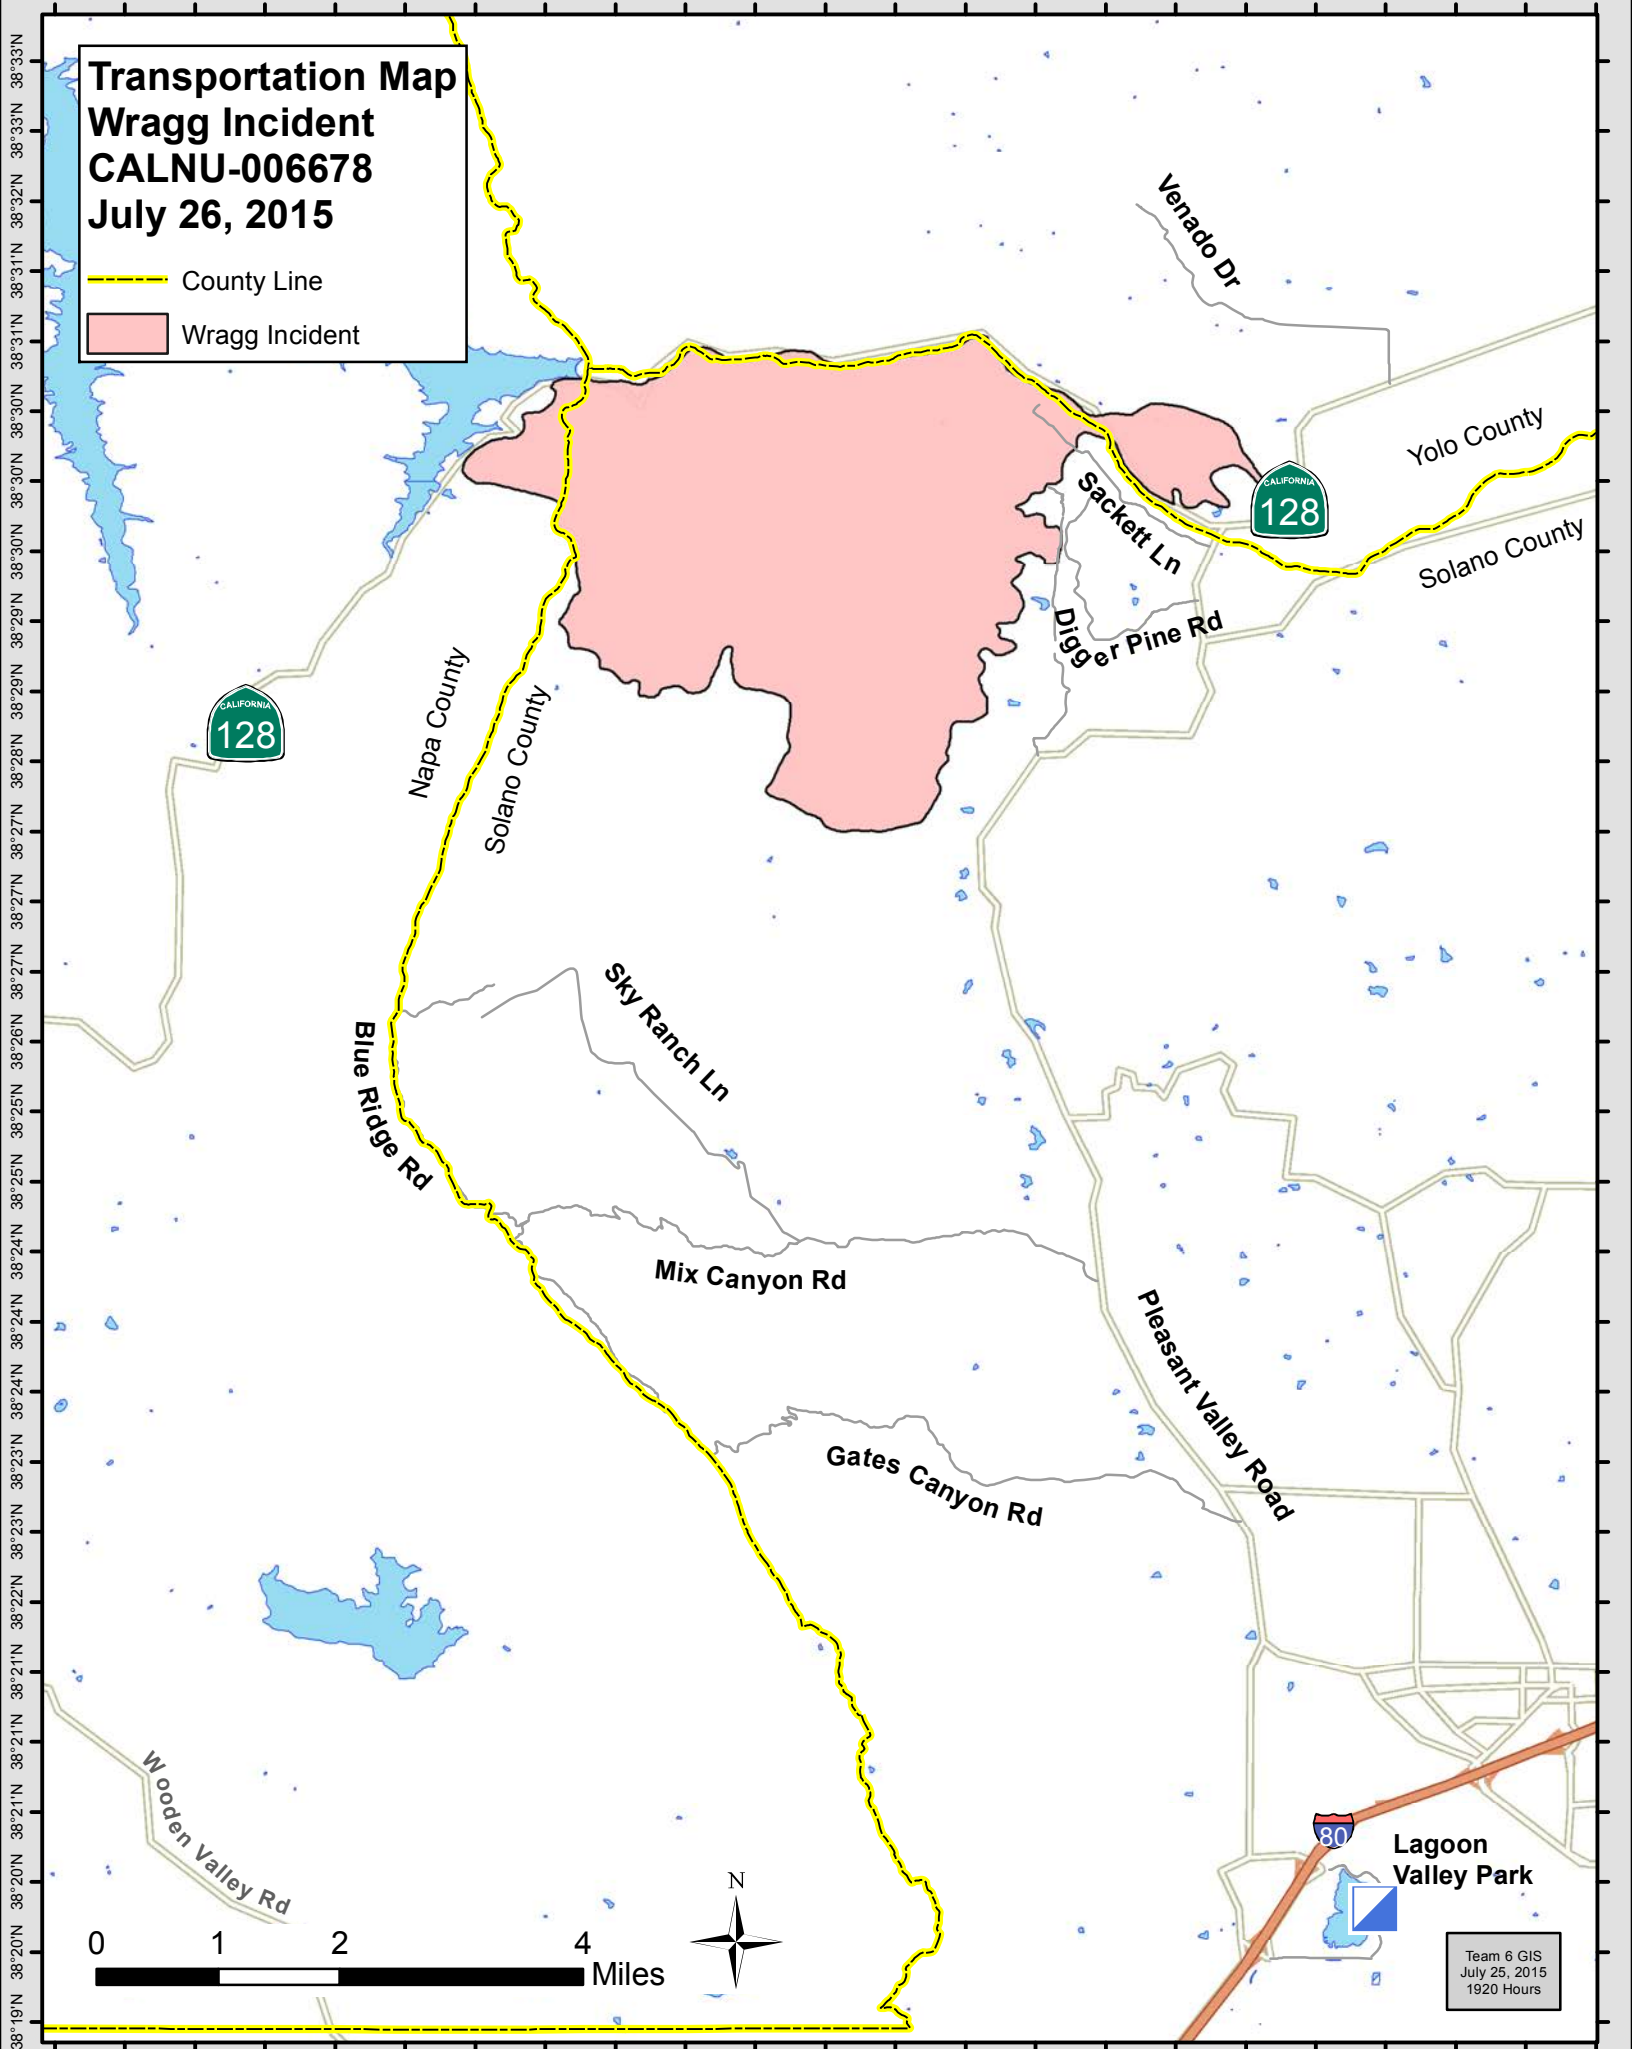

Transportation Map
Wragg Incident
CALNU-006678
July 26, 2015

- County Line
- Wragg Incident

Team 6 GIS
 July 25, 2015
 1920 Hours