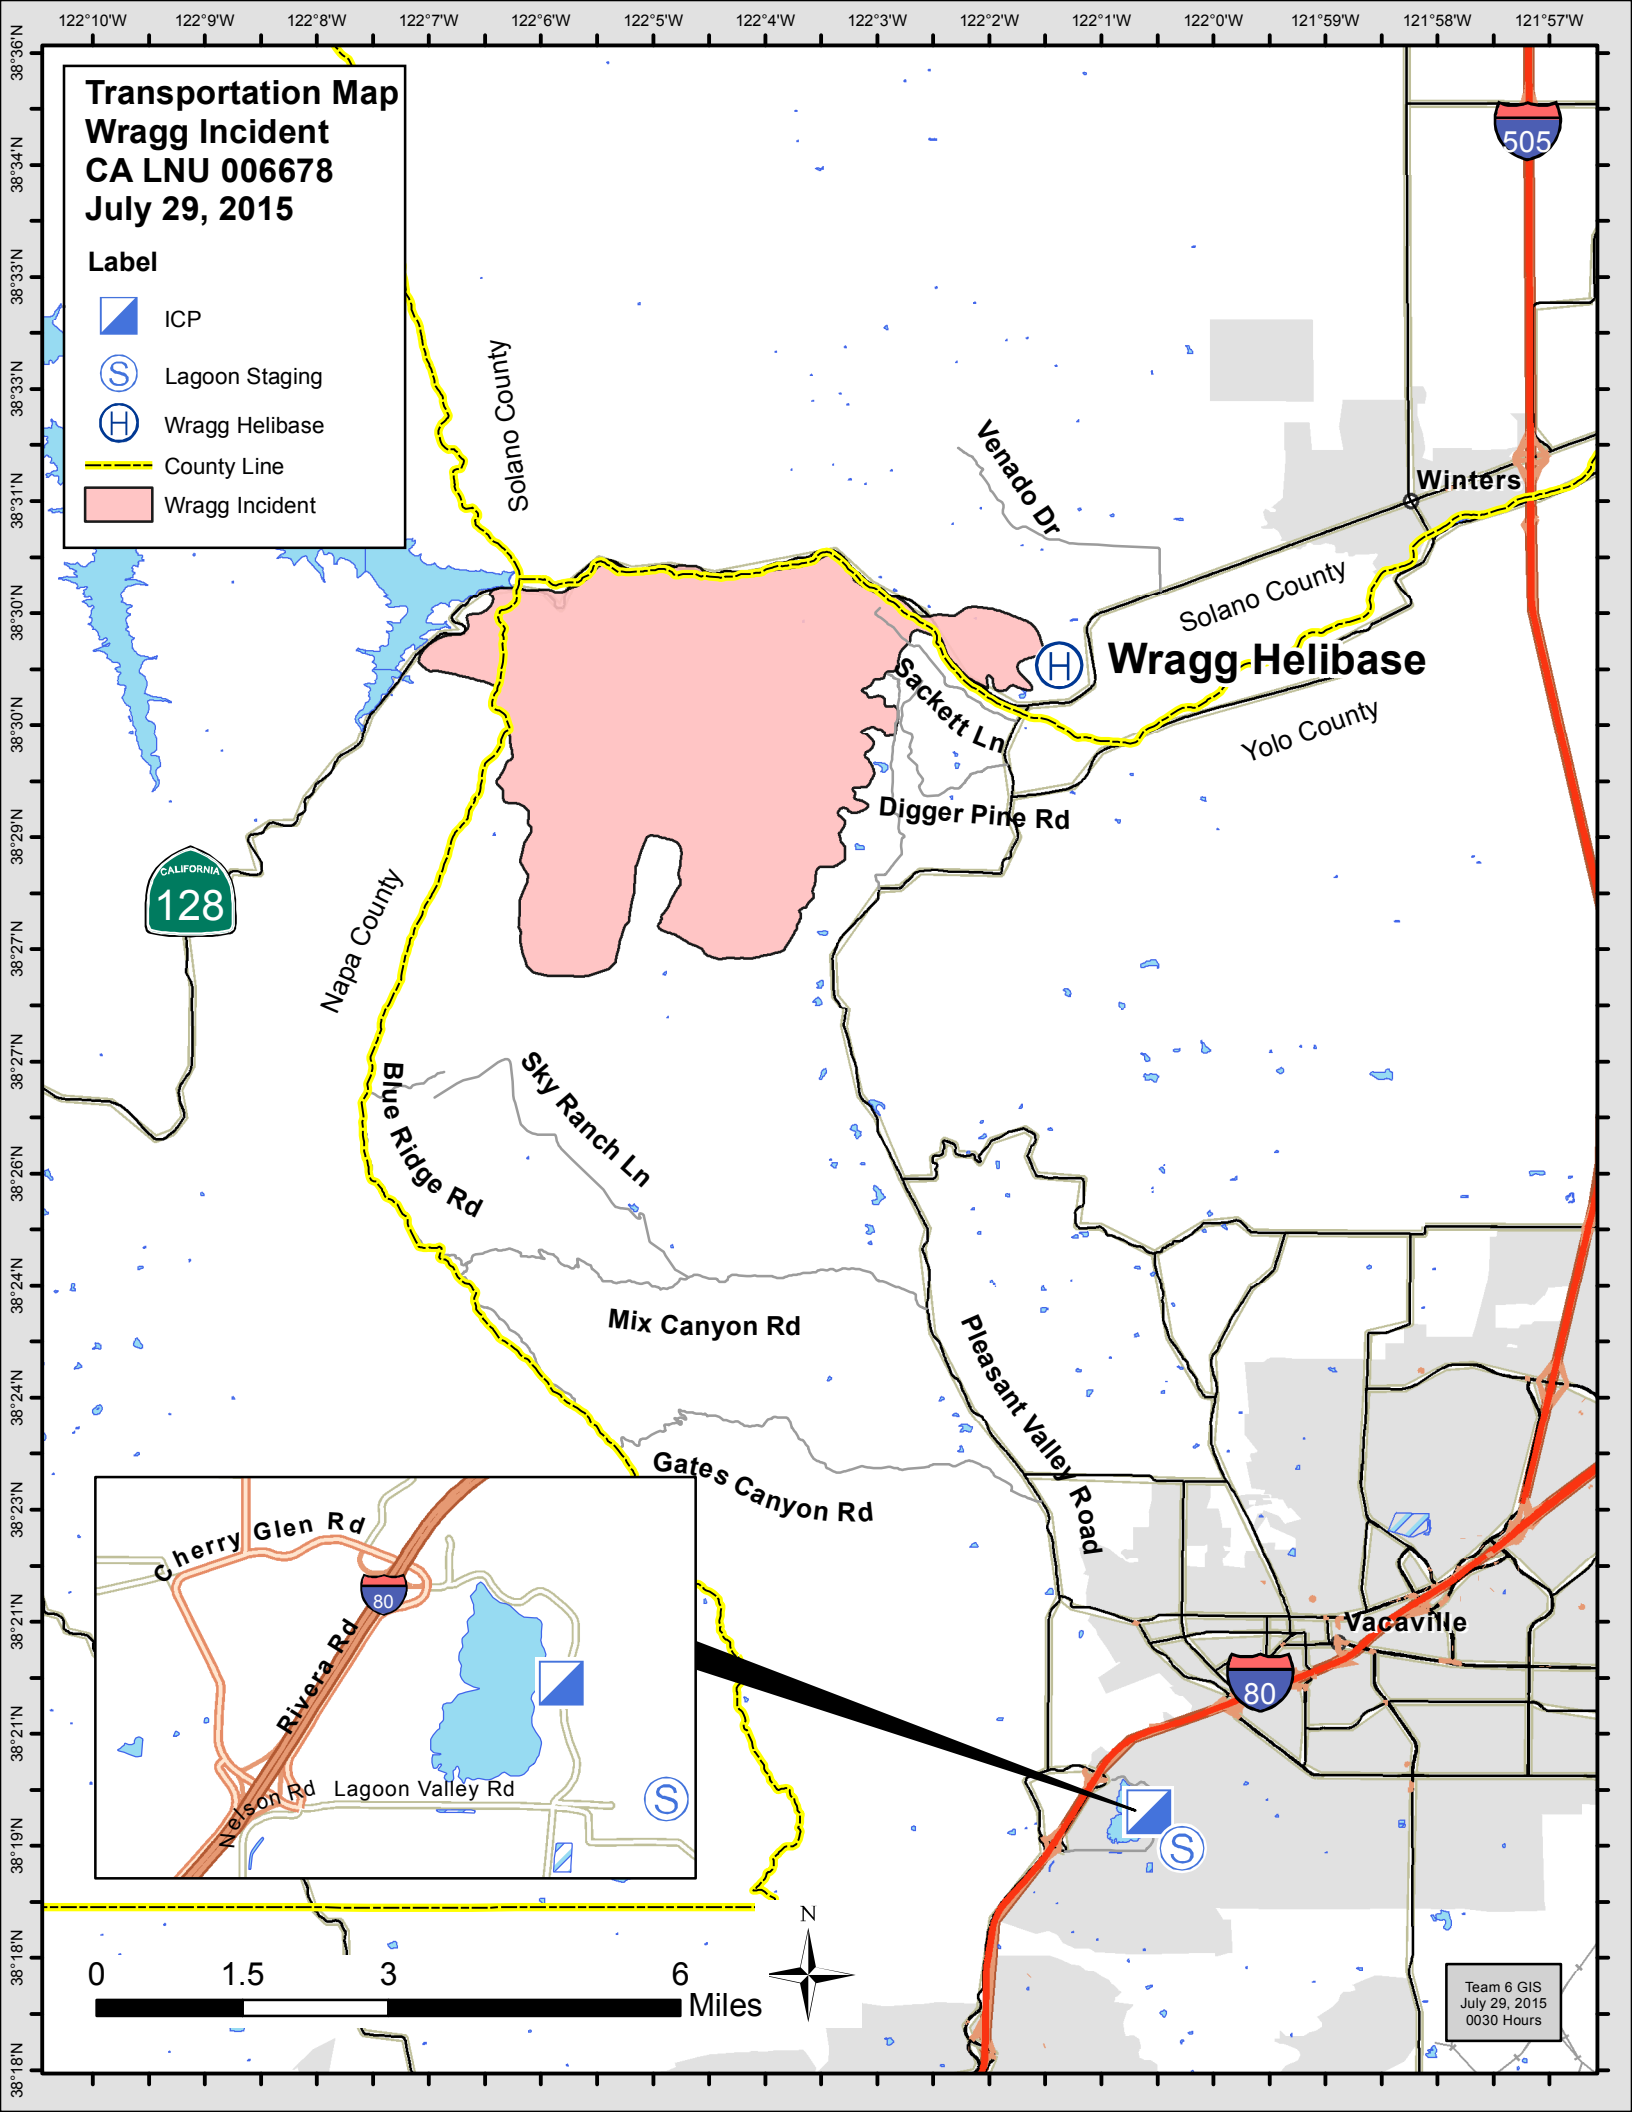

Transportation Map
Wragg Incident
CA LNU 006678
July 29, 2015

- Label**
- ICP
 - Lagoon Staging
 - Wragg Helibase
 - County Line
 - Wragg Incident

Team 6 GIS
July 29, 2015
0030 Hours