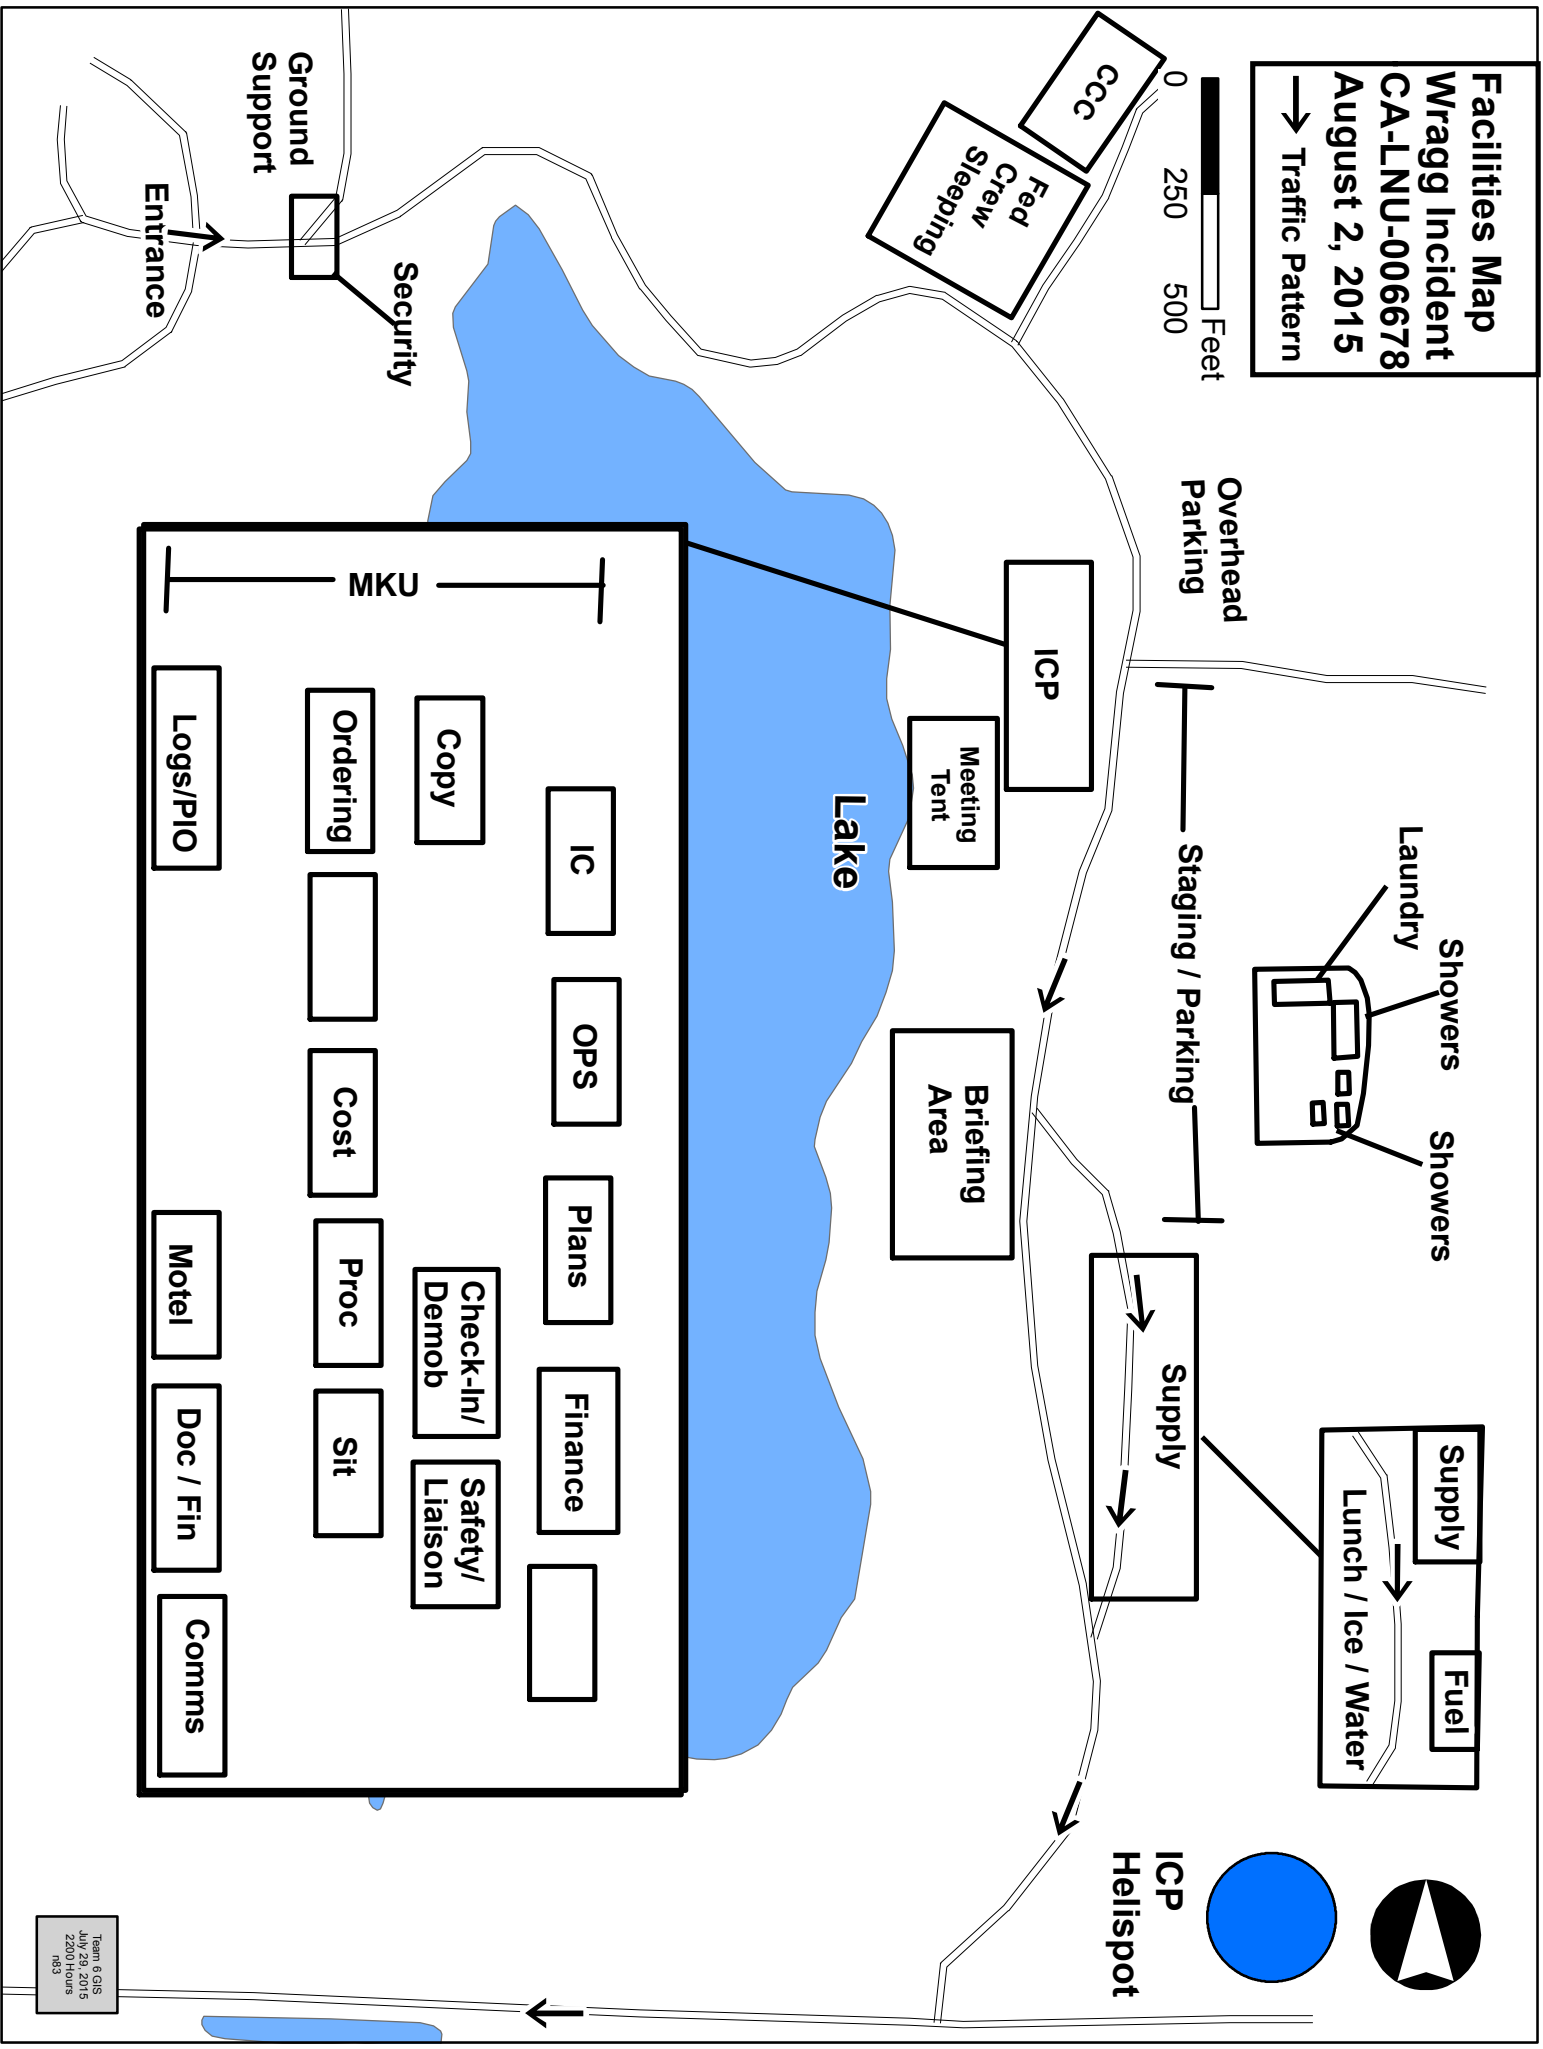

Facilities Map
Wragg Incident
CA-LNU-006678
August 2, 2015

→ Traffic Pattern

ICP
Helispot