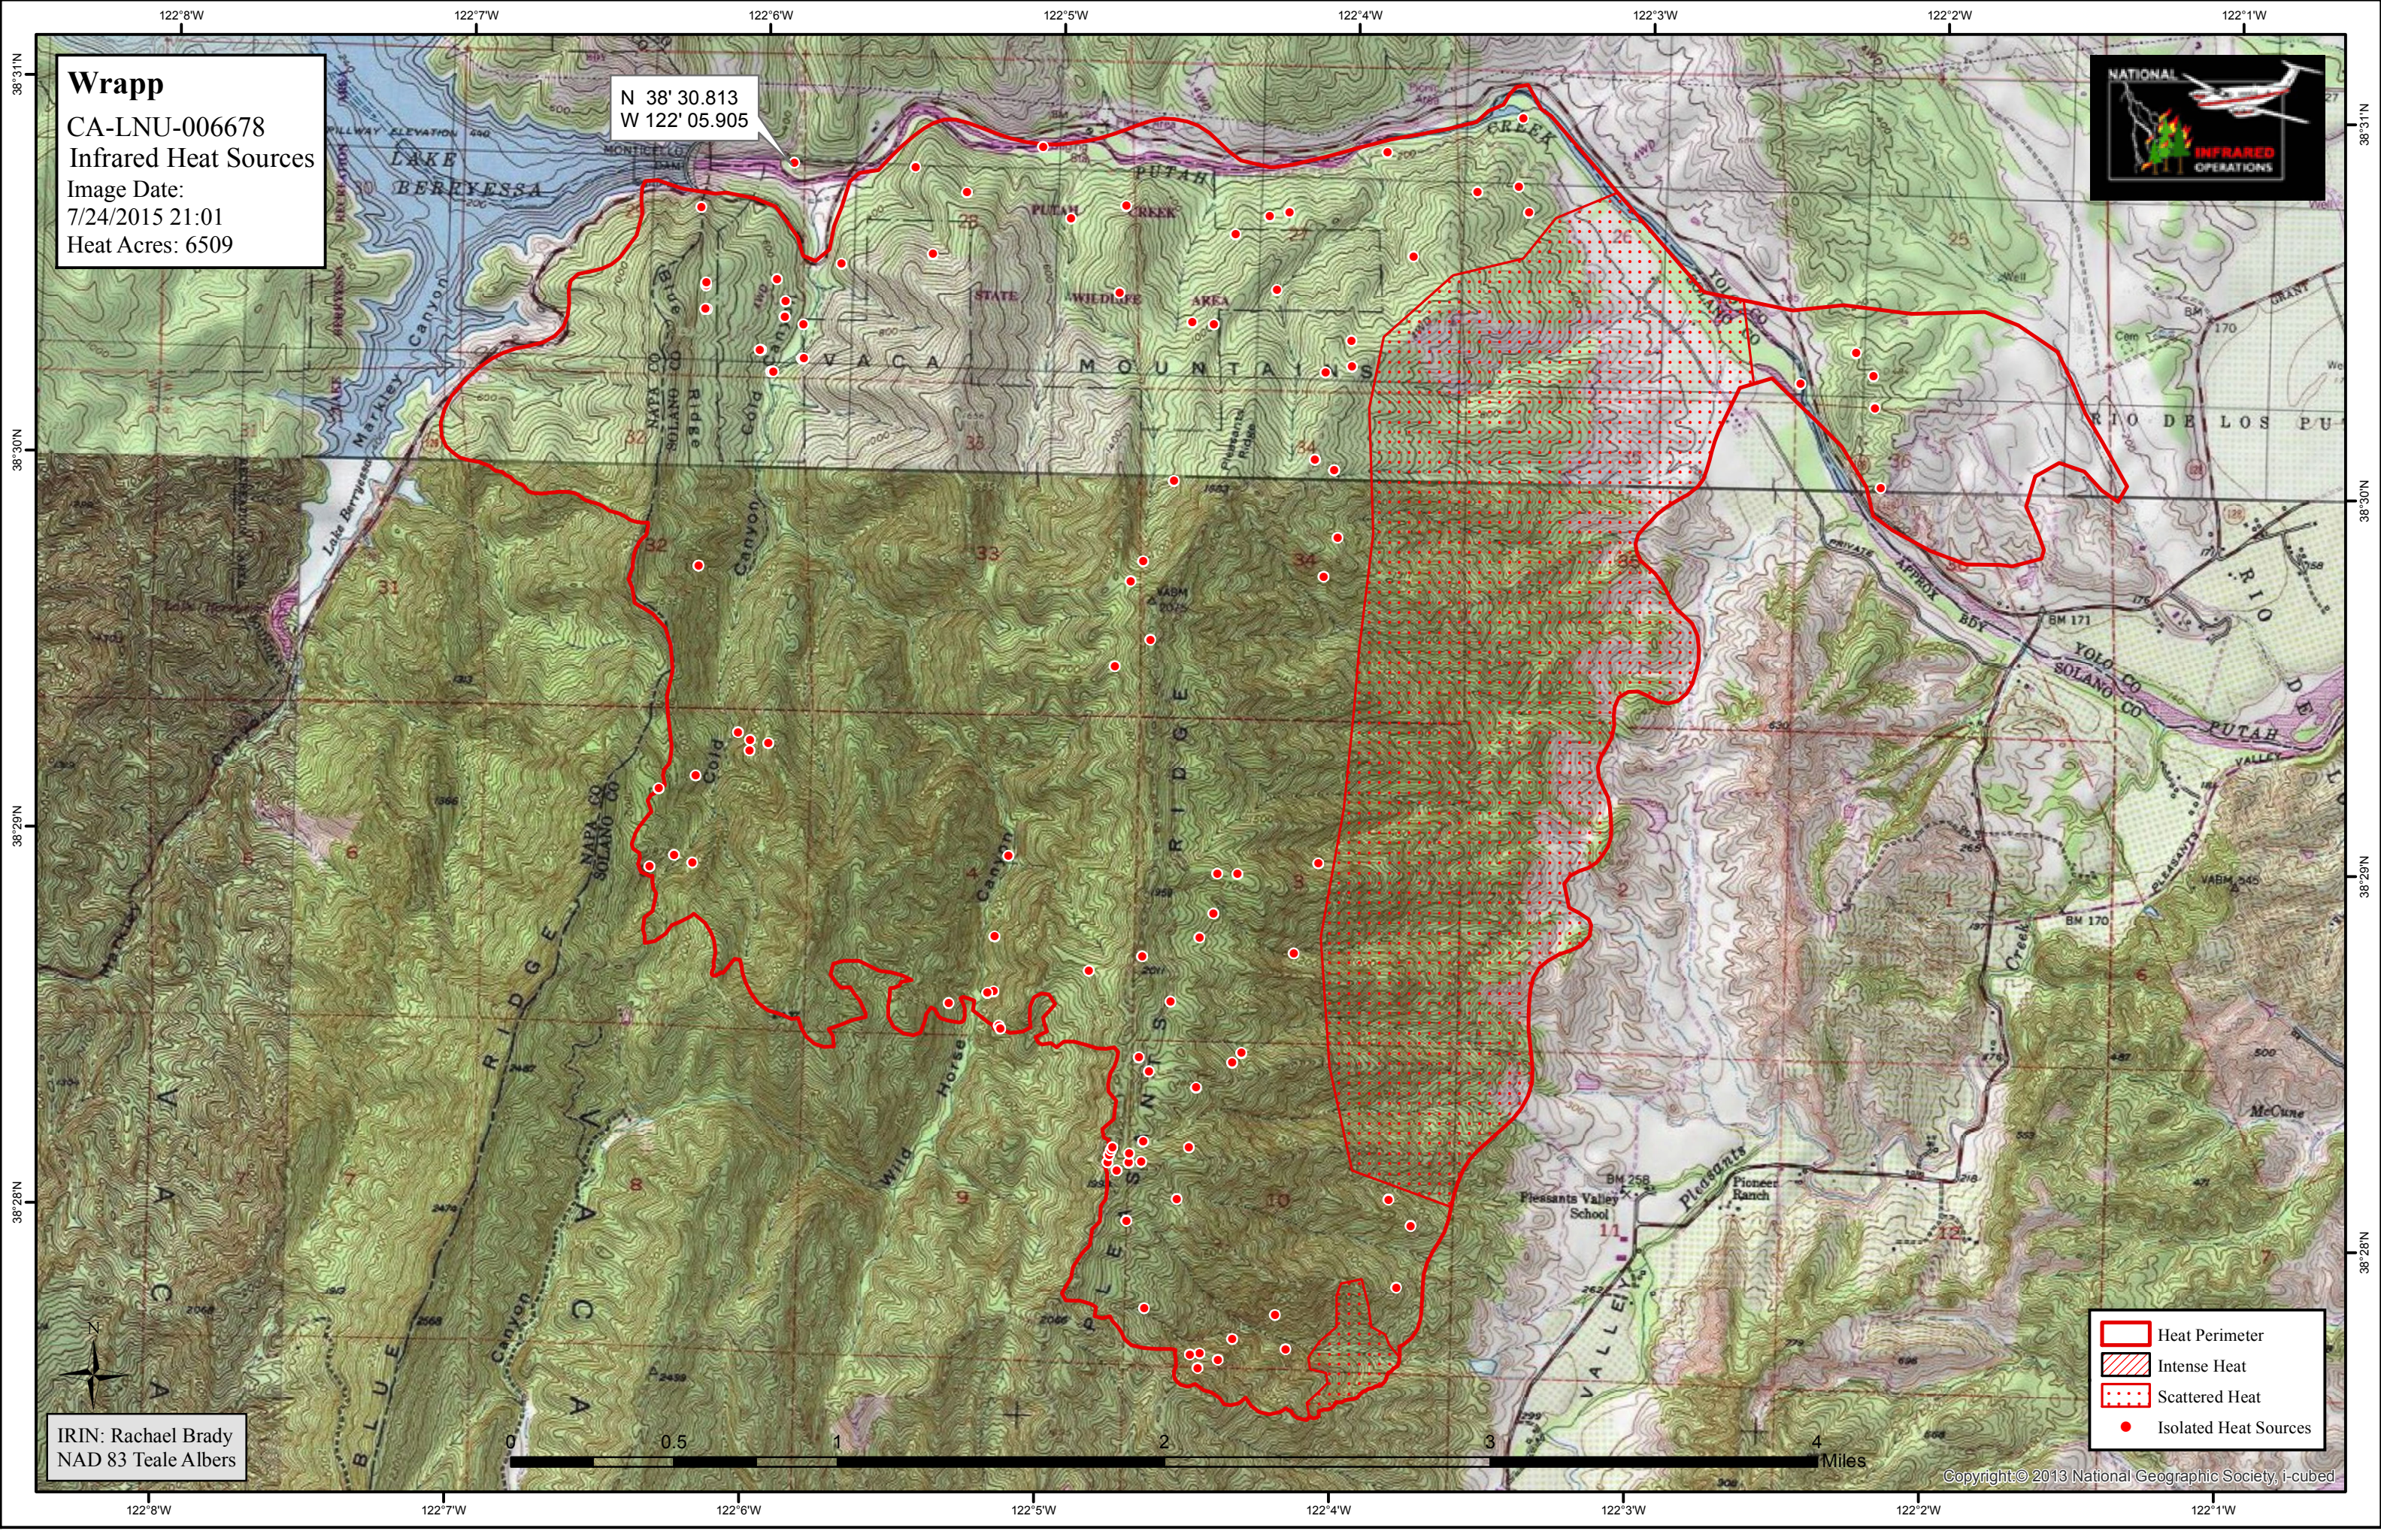

Wrapp
CA-LNU-006678
Infrared Heat Sources
Image Date:
7/24/2015 21:01
Heat Acres: 6509

N 38° 30.813
W 122° 05.905

IRIN: Rachael Brady
NAD 83 Teale Albers

- Heat Perimeter
- Intense Heat
- Scattered Heat
- Isolated Heat Sources