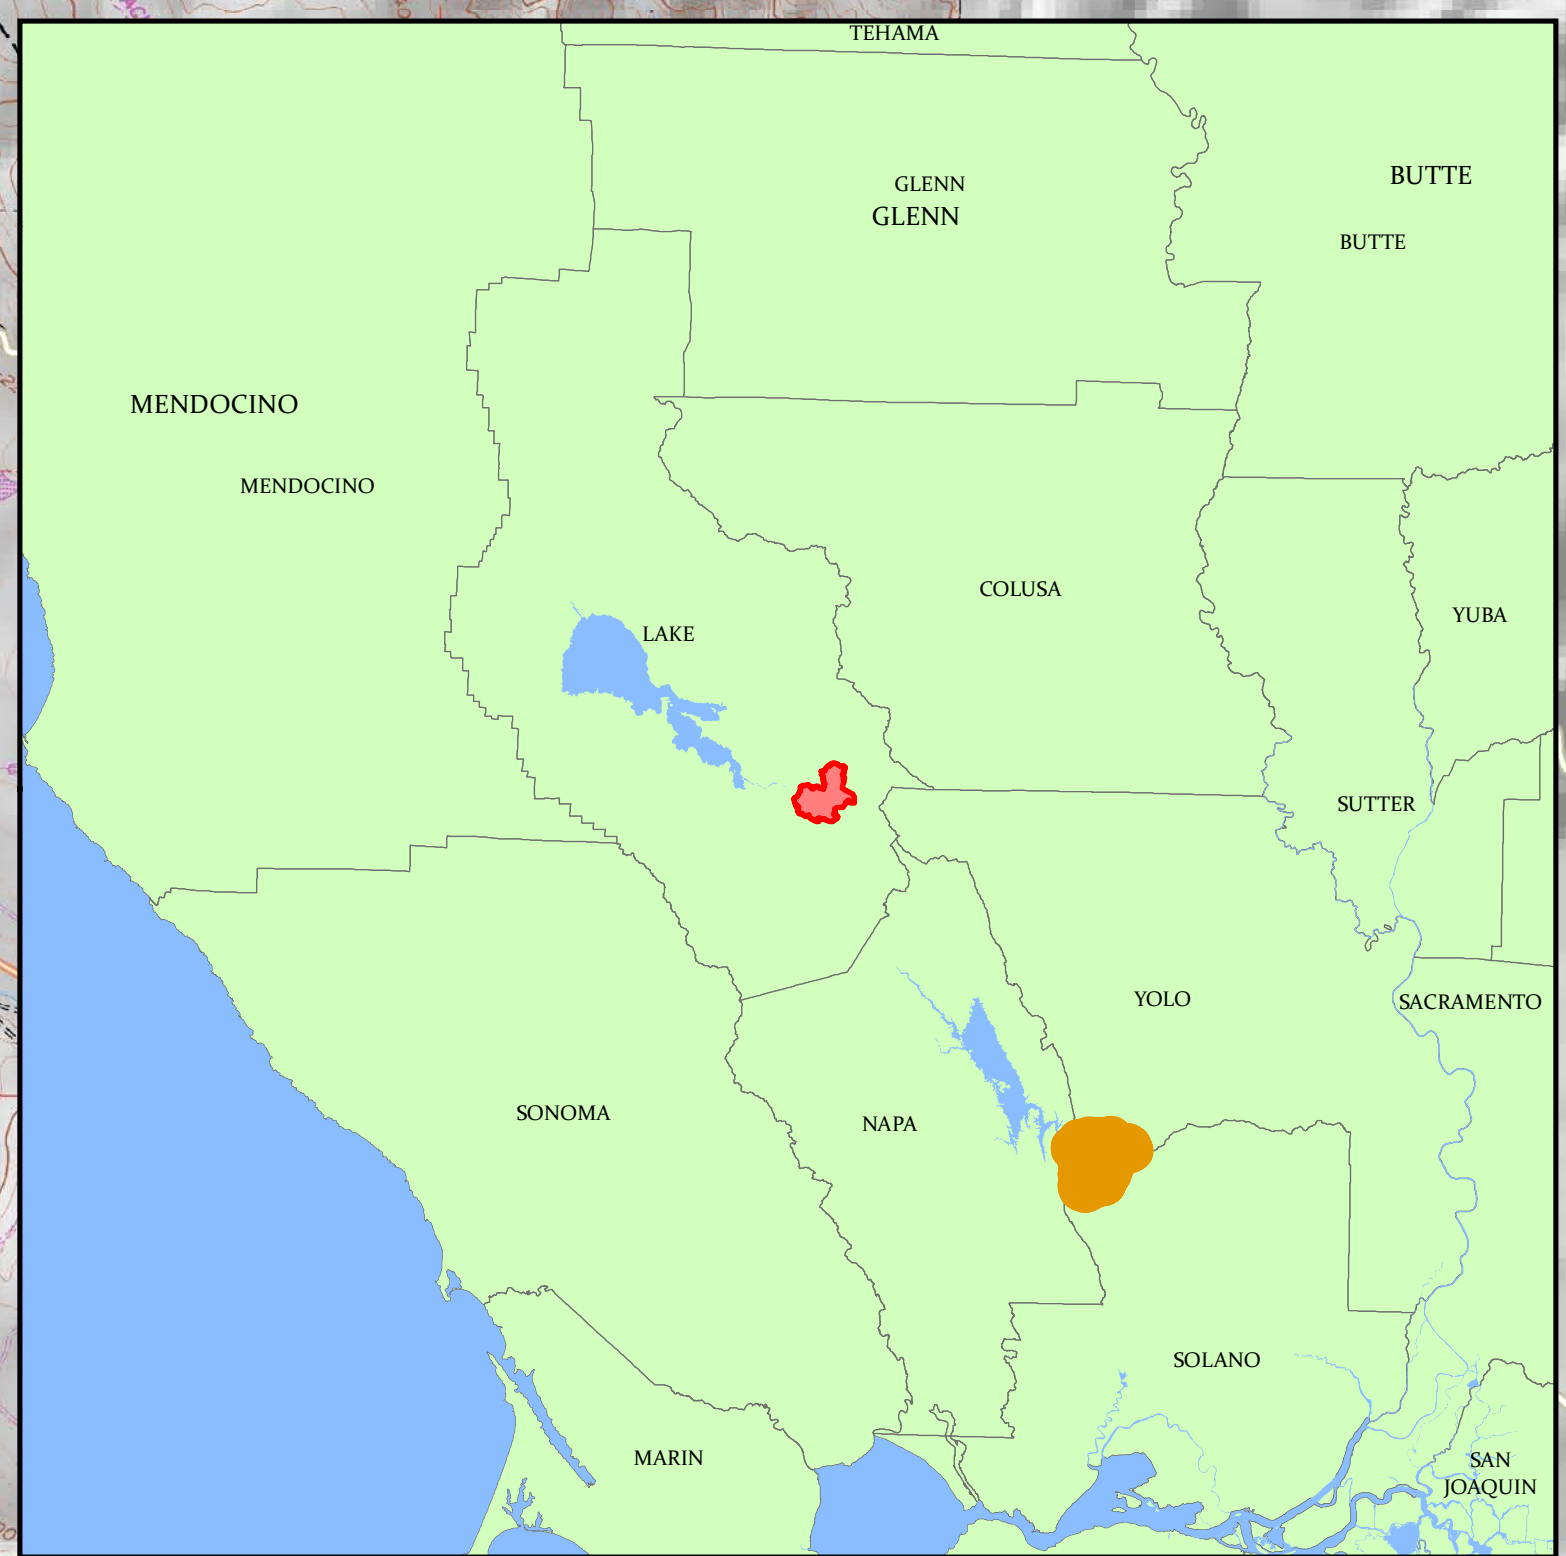

Team 6 GIS
 July 30, 2015
 0200 Hours

Rocky Incident Perimeter July 30, 2015 2200 ACRES
 Wragg Incident Perimeter (Vicinity Map) July 30, 2015 7500 ACRES

- Major Highways
- Highways
- Major Roads
- Local Streets

INFORMATION MAP
ROCKY INCIDENT
 CA LNU 006984