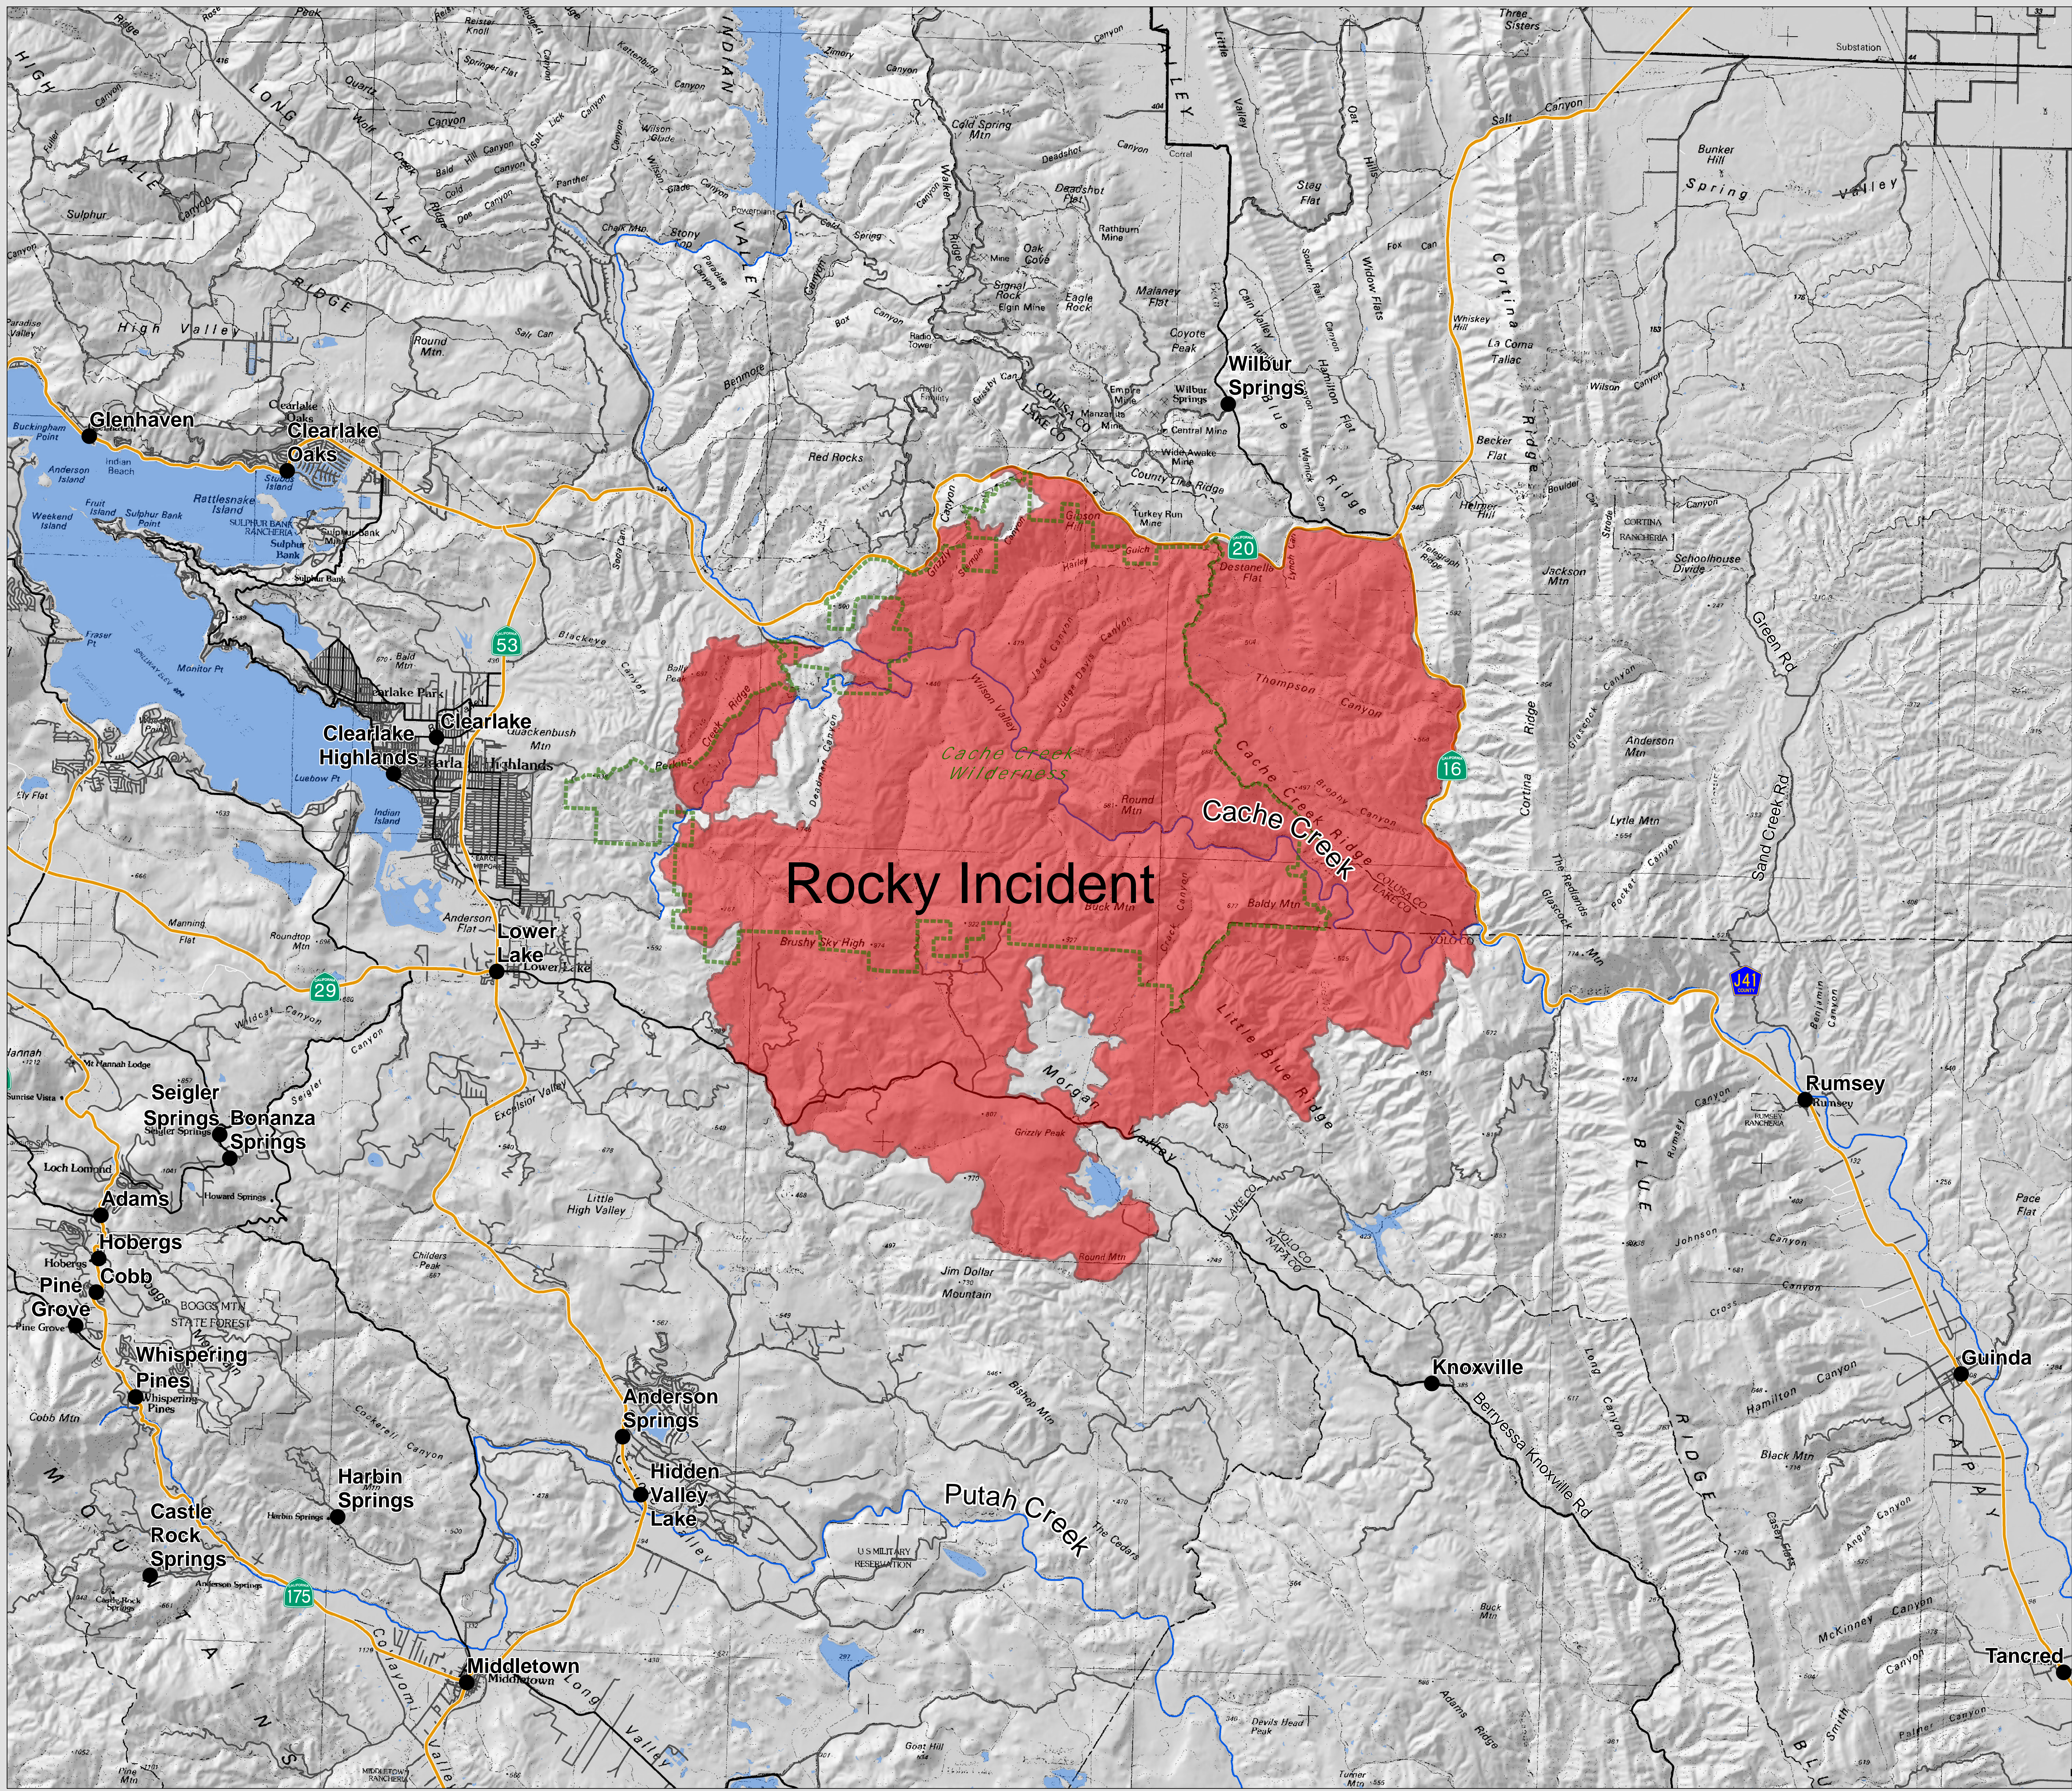

Rocky Incident CA-LNU-006984

PUBLIC INFORMATION MAP August 3, 2015

Cache Creek
Wilderness

Fire Perimeter as of August 2, 2015 18:34

Datum: NAD 83 1:50,000

IMT 2
August 03 2015
0205 hrs