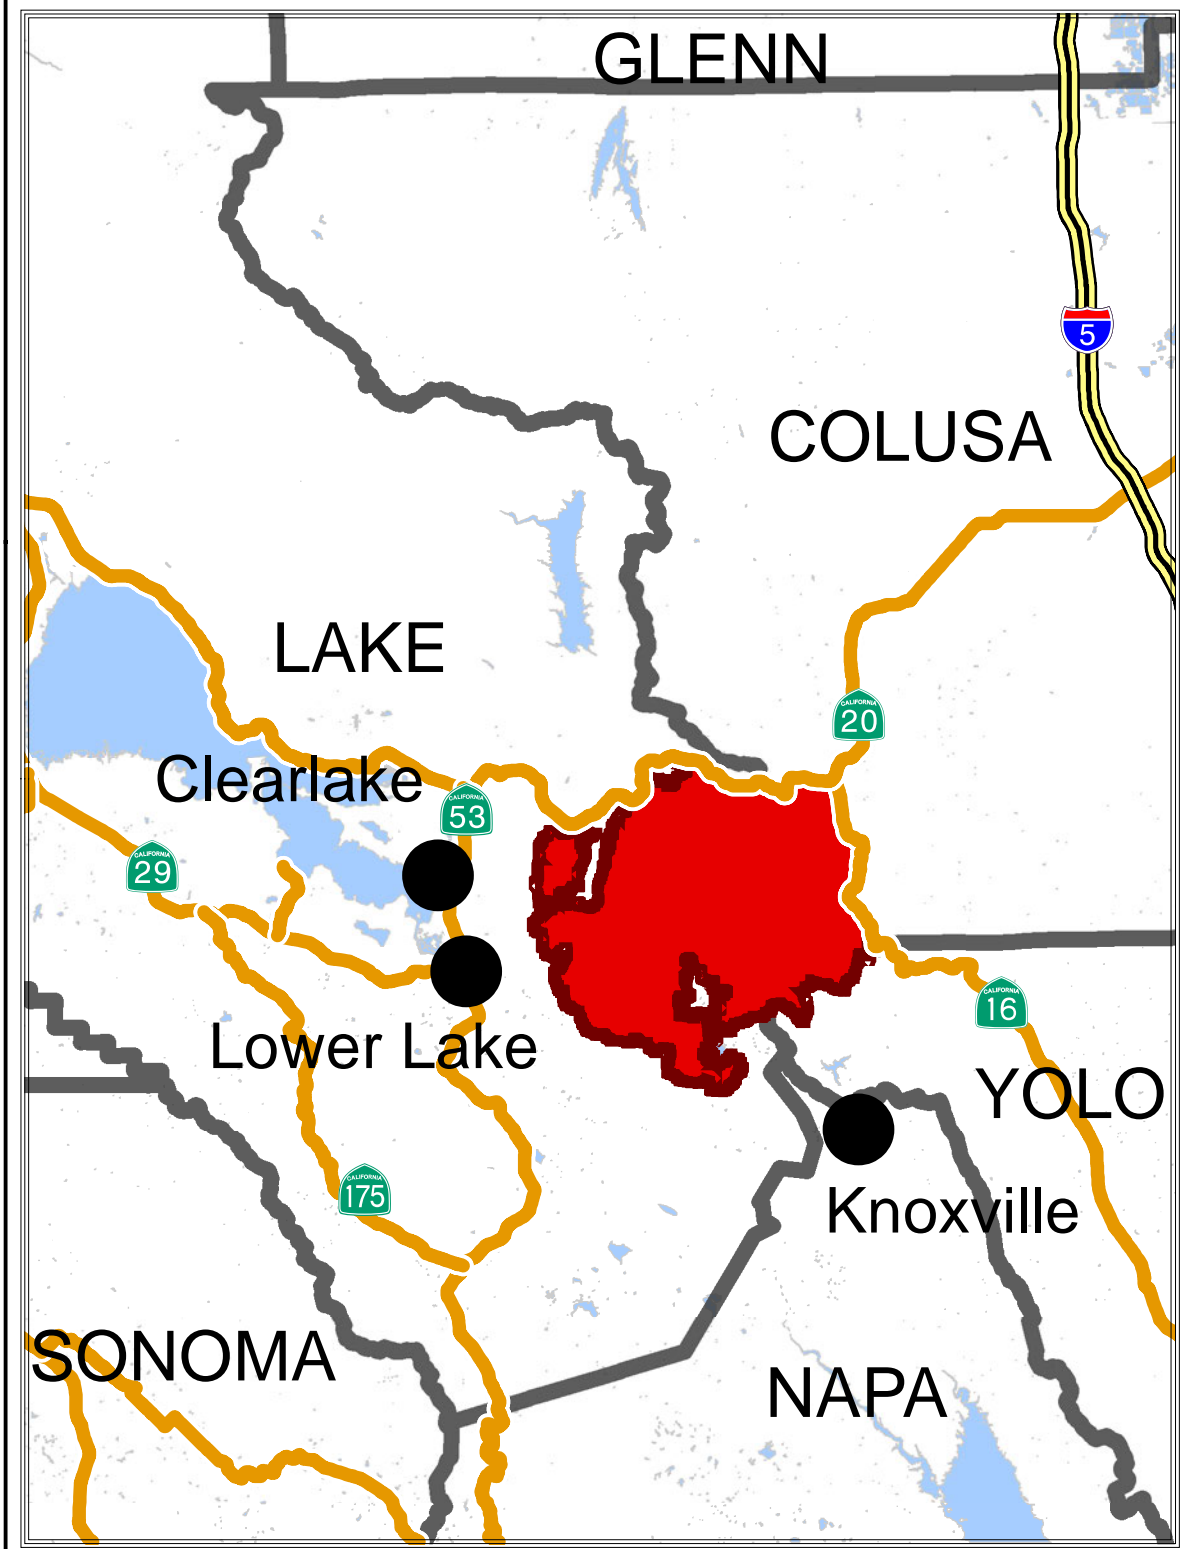

Rocky Incident CA-LNU-006984

PUBLIC INFORMATION MAP August 3, 2015

Cache Creek
Wilderness

Fire Perimeter as of August 2, 2015 18:34

Datum: NAD 83 1:50,000

IMT 2
August 03 2015
0205 hrs