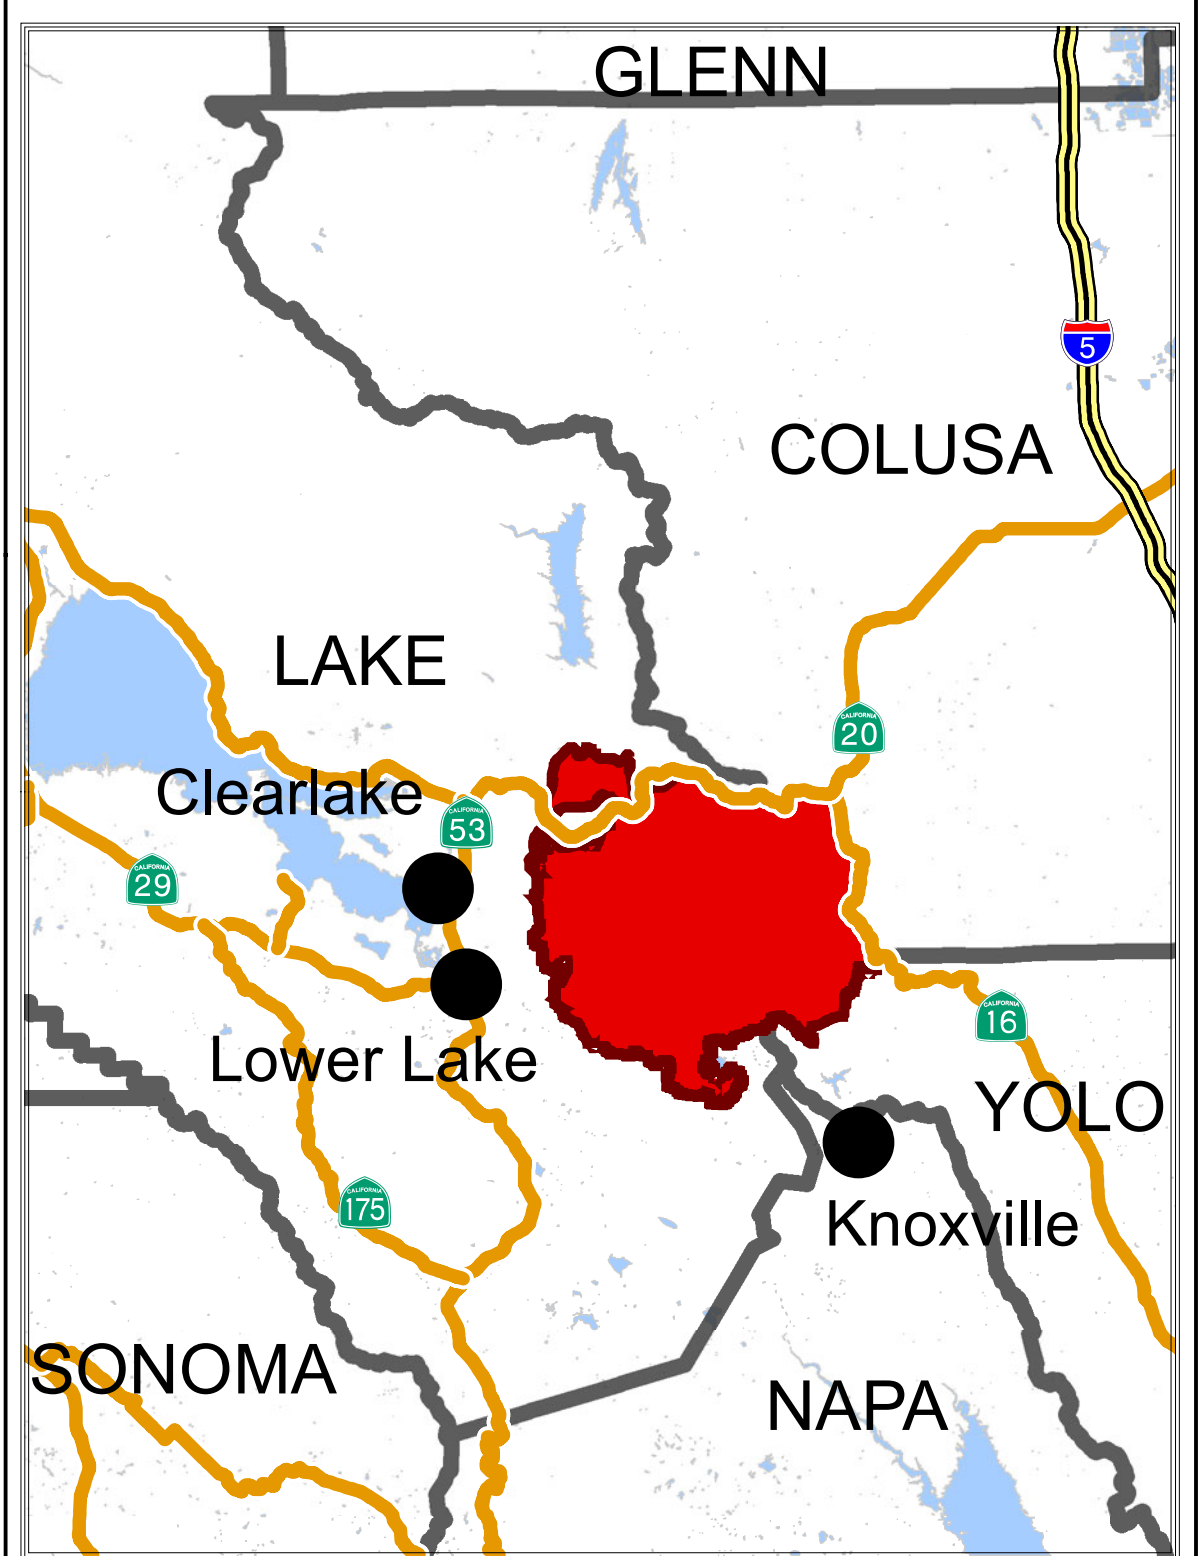

Rocky Incident CA-LNU-006984

PUBLIC INFORMATION MAP August 5, 2015

Cache Creek
Wilderness

Fire Perimeter as of August 4, 2015 21:30

Datum: NAD 83 1:50,000

IMT 2
August 05 2015
0208 hrs