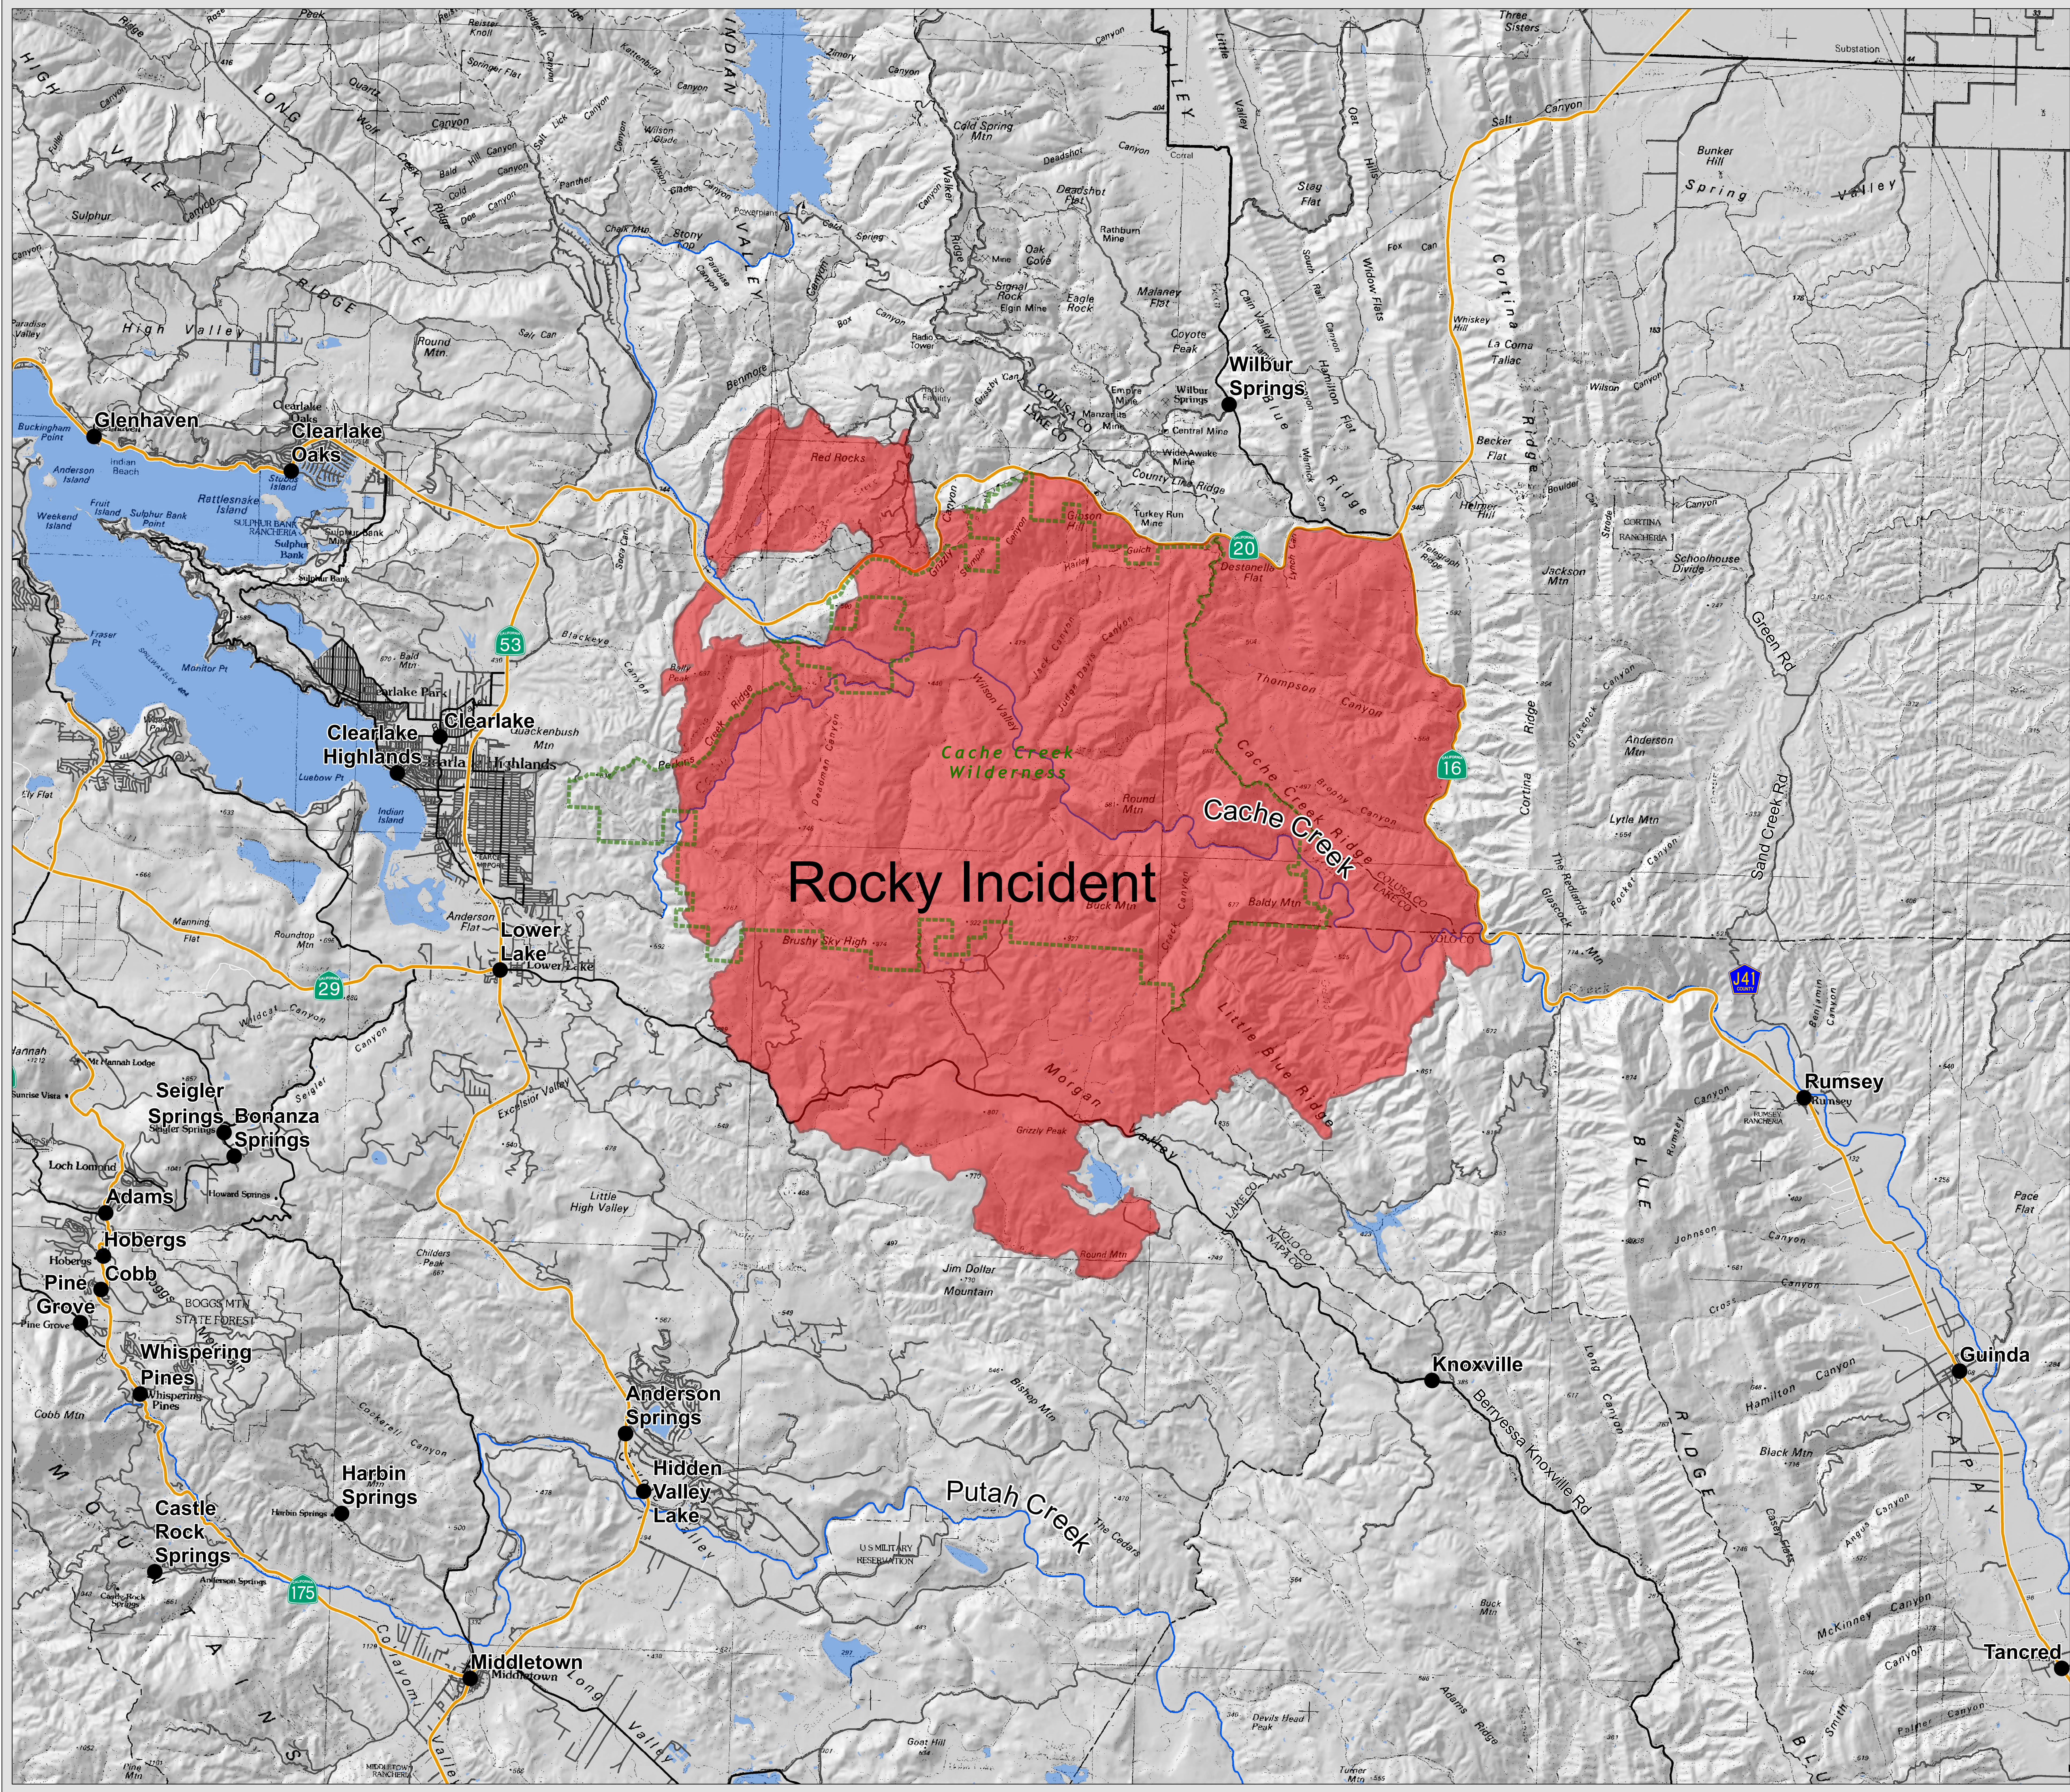

Rocky Incident CA-LNU-006984

PUBLIC INFORMATION MAP August 5, 2015

Cache Creek
Wilderness

Fire Perimeter as of August 4, 2015 21:30

Datum: NAD 83 1:50,000

IMT 2
August 05 2015
0208 hrs