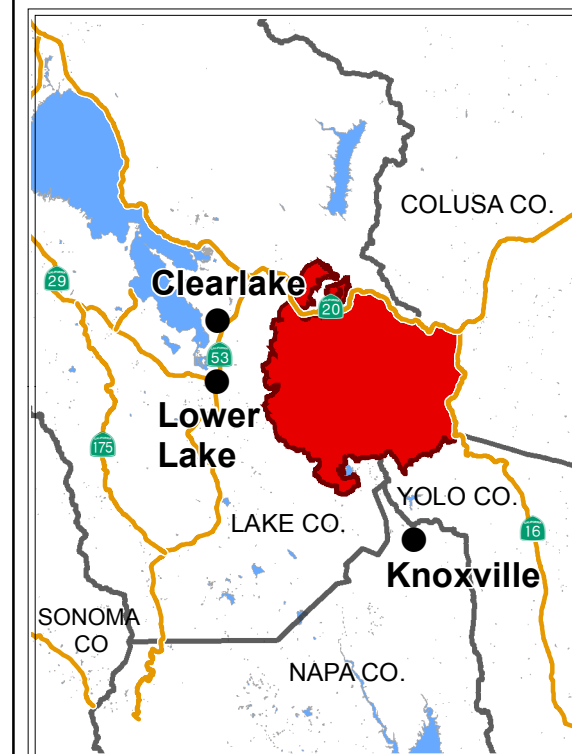

Rocky Incident CA-LNU-006984 PUBLIC INFORMATION MAP

August 7, 2015

 Cache Creek
Wilderness

Fire Perimeter as of
August 7, 2015 01:30

Datum: NAD 83 1:150,000

MT Team 2 GIS
August 07 2015
09:27 AM