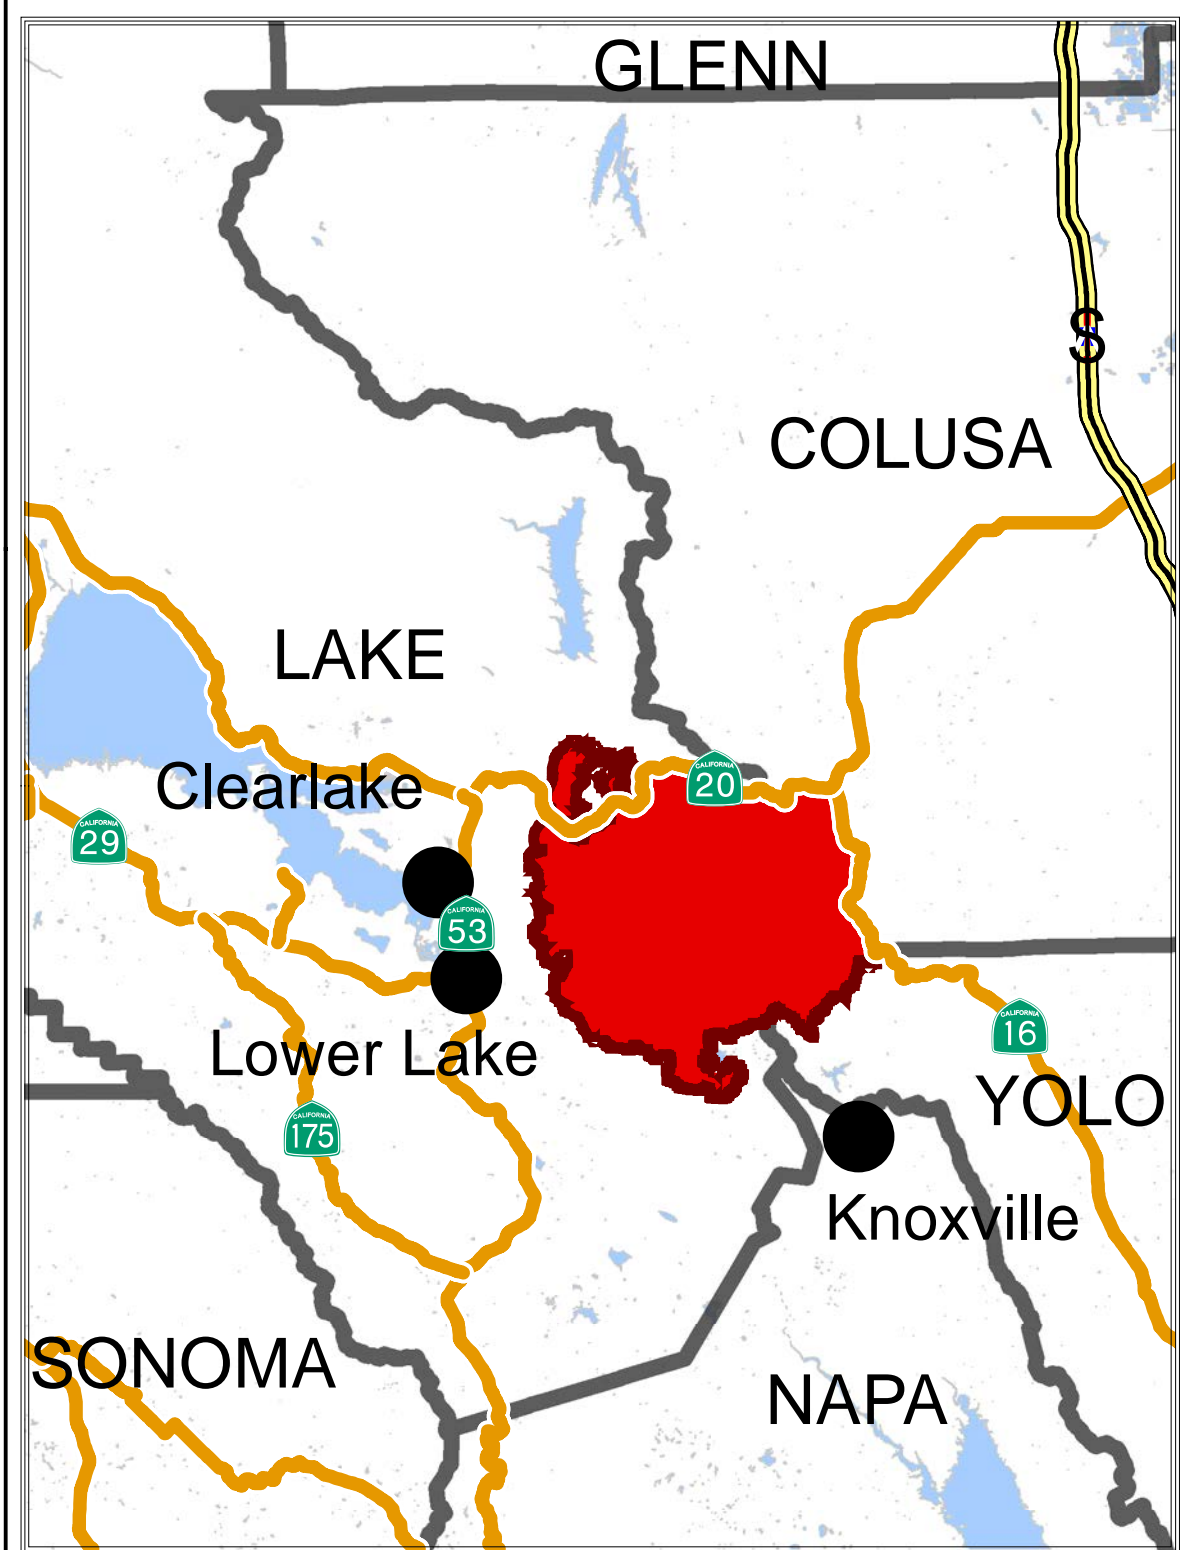

Rocky Incident CA-LNU-006984

PUBLIC INFORMATION MAP August 7, 2015

Cache Creek
Wilderness