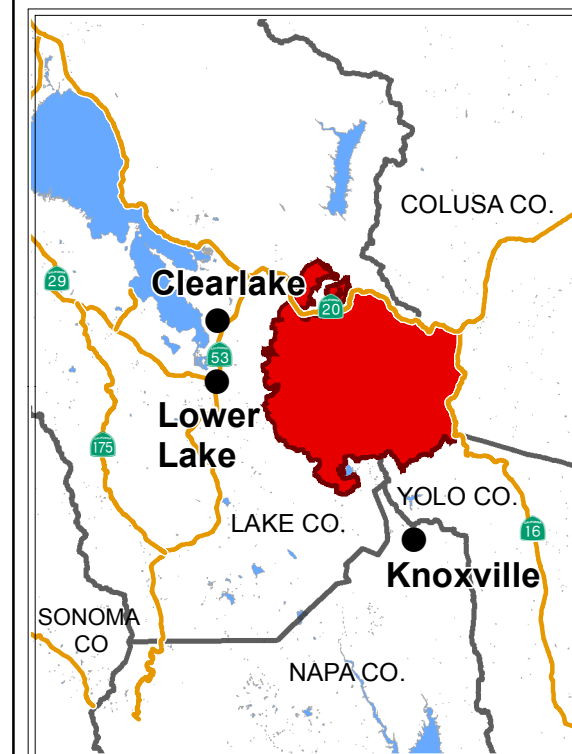

Rocky Incident CA-LNU-006984 PUBLIC INFORMATION MAP

August 8, 2015

 Cache Creek
Wilderness

Fire Perimeter as of
August 7, 2015 23:30

Datum: NAD 83 1:150,000

MT Team 2 GIS
August 07 2015
23:30 HKT