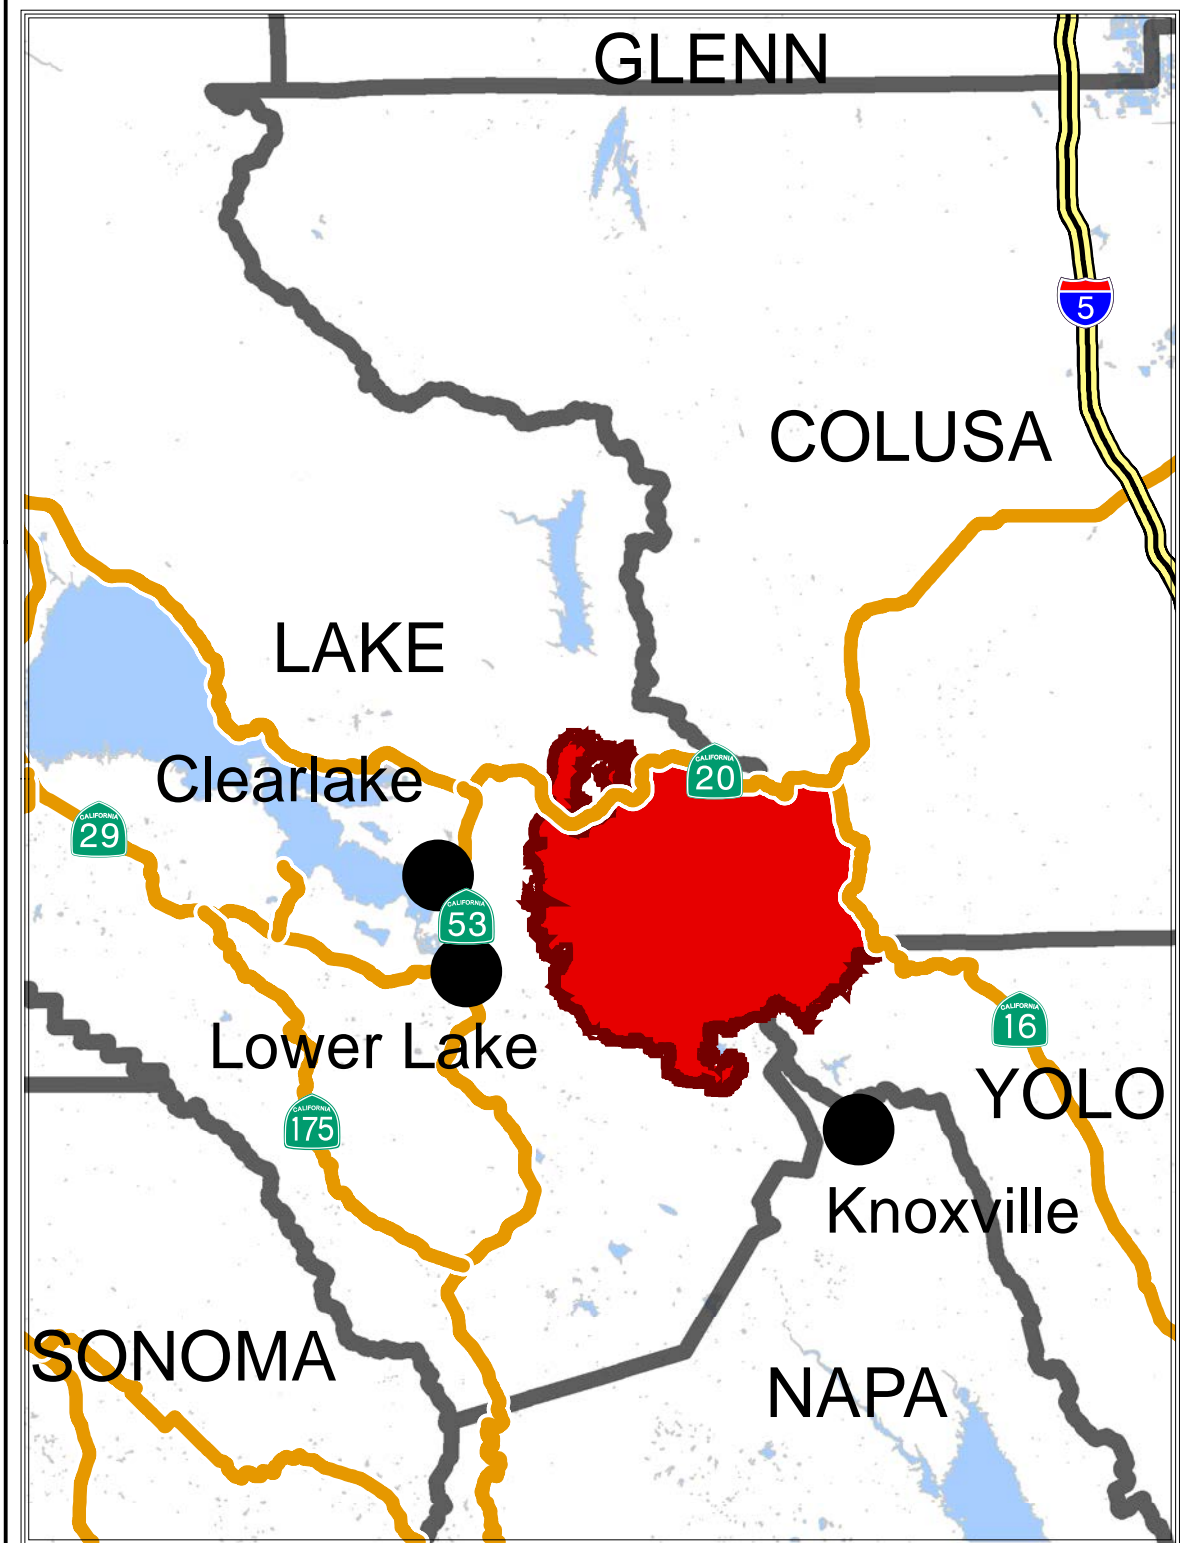

Rocky Incident CA-LNU-006984

PUBLIC INFORMATION MAP August 8, 2015

Cache Creek
Wilderness

Fire Perimeter as of August 7, 2015 23:30

Datum: NAD 83 1:50,000

IMT 2
August 07 2015
2331 hrs