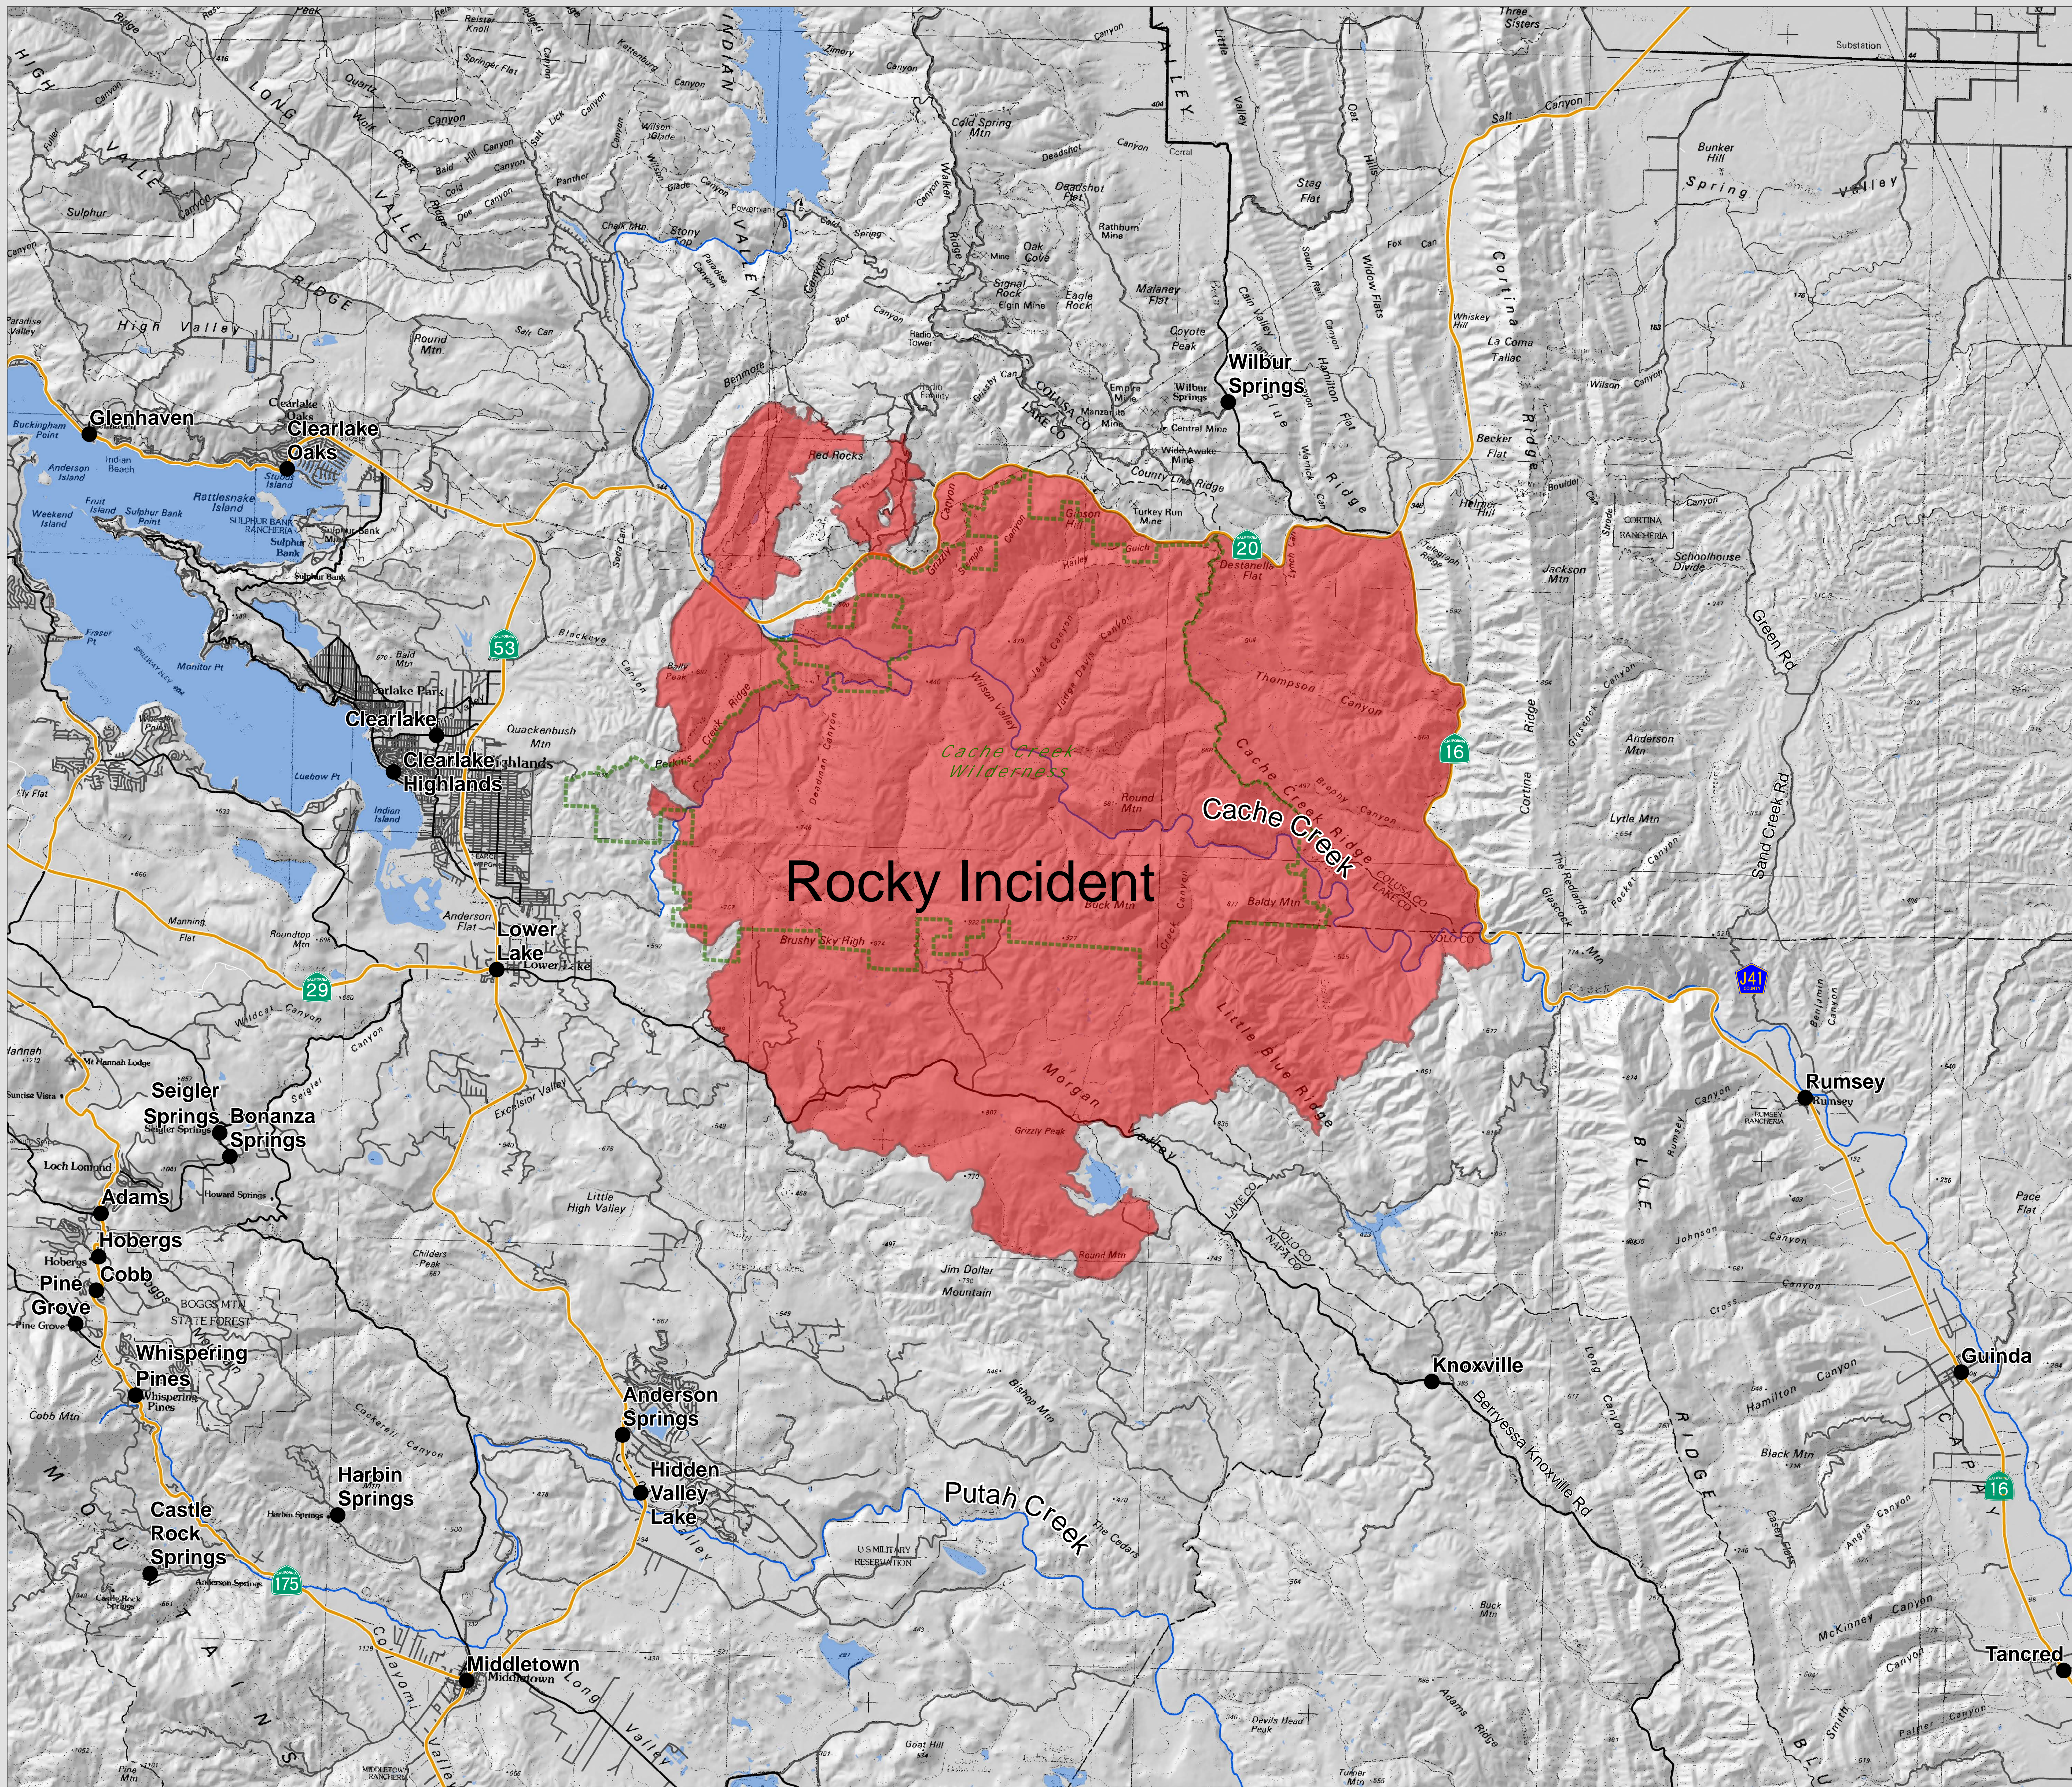

Rocky Incident CA-LNU-006984

PUBLIC INFORMATION MAP August 8, 2015

Cache Creek
Wilderness

Fire Perimeter as of August 7, 2015 23:30

Datum: NAD 83 1:50,000

IMT 2
August 07 2015
2331 hrs