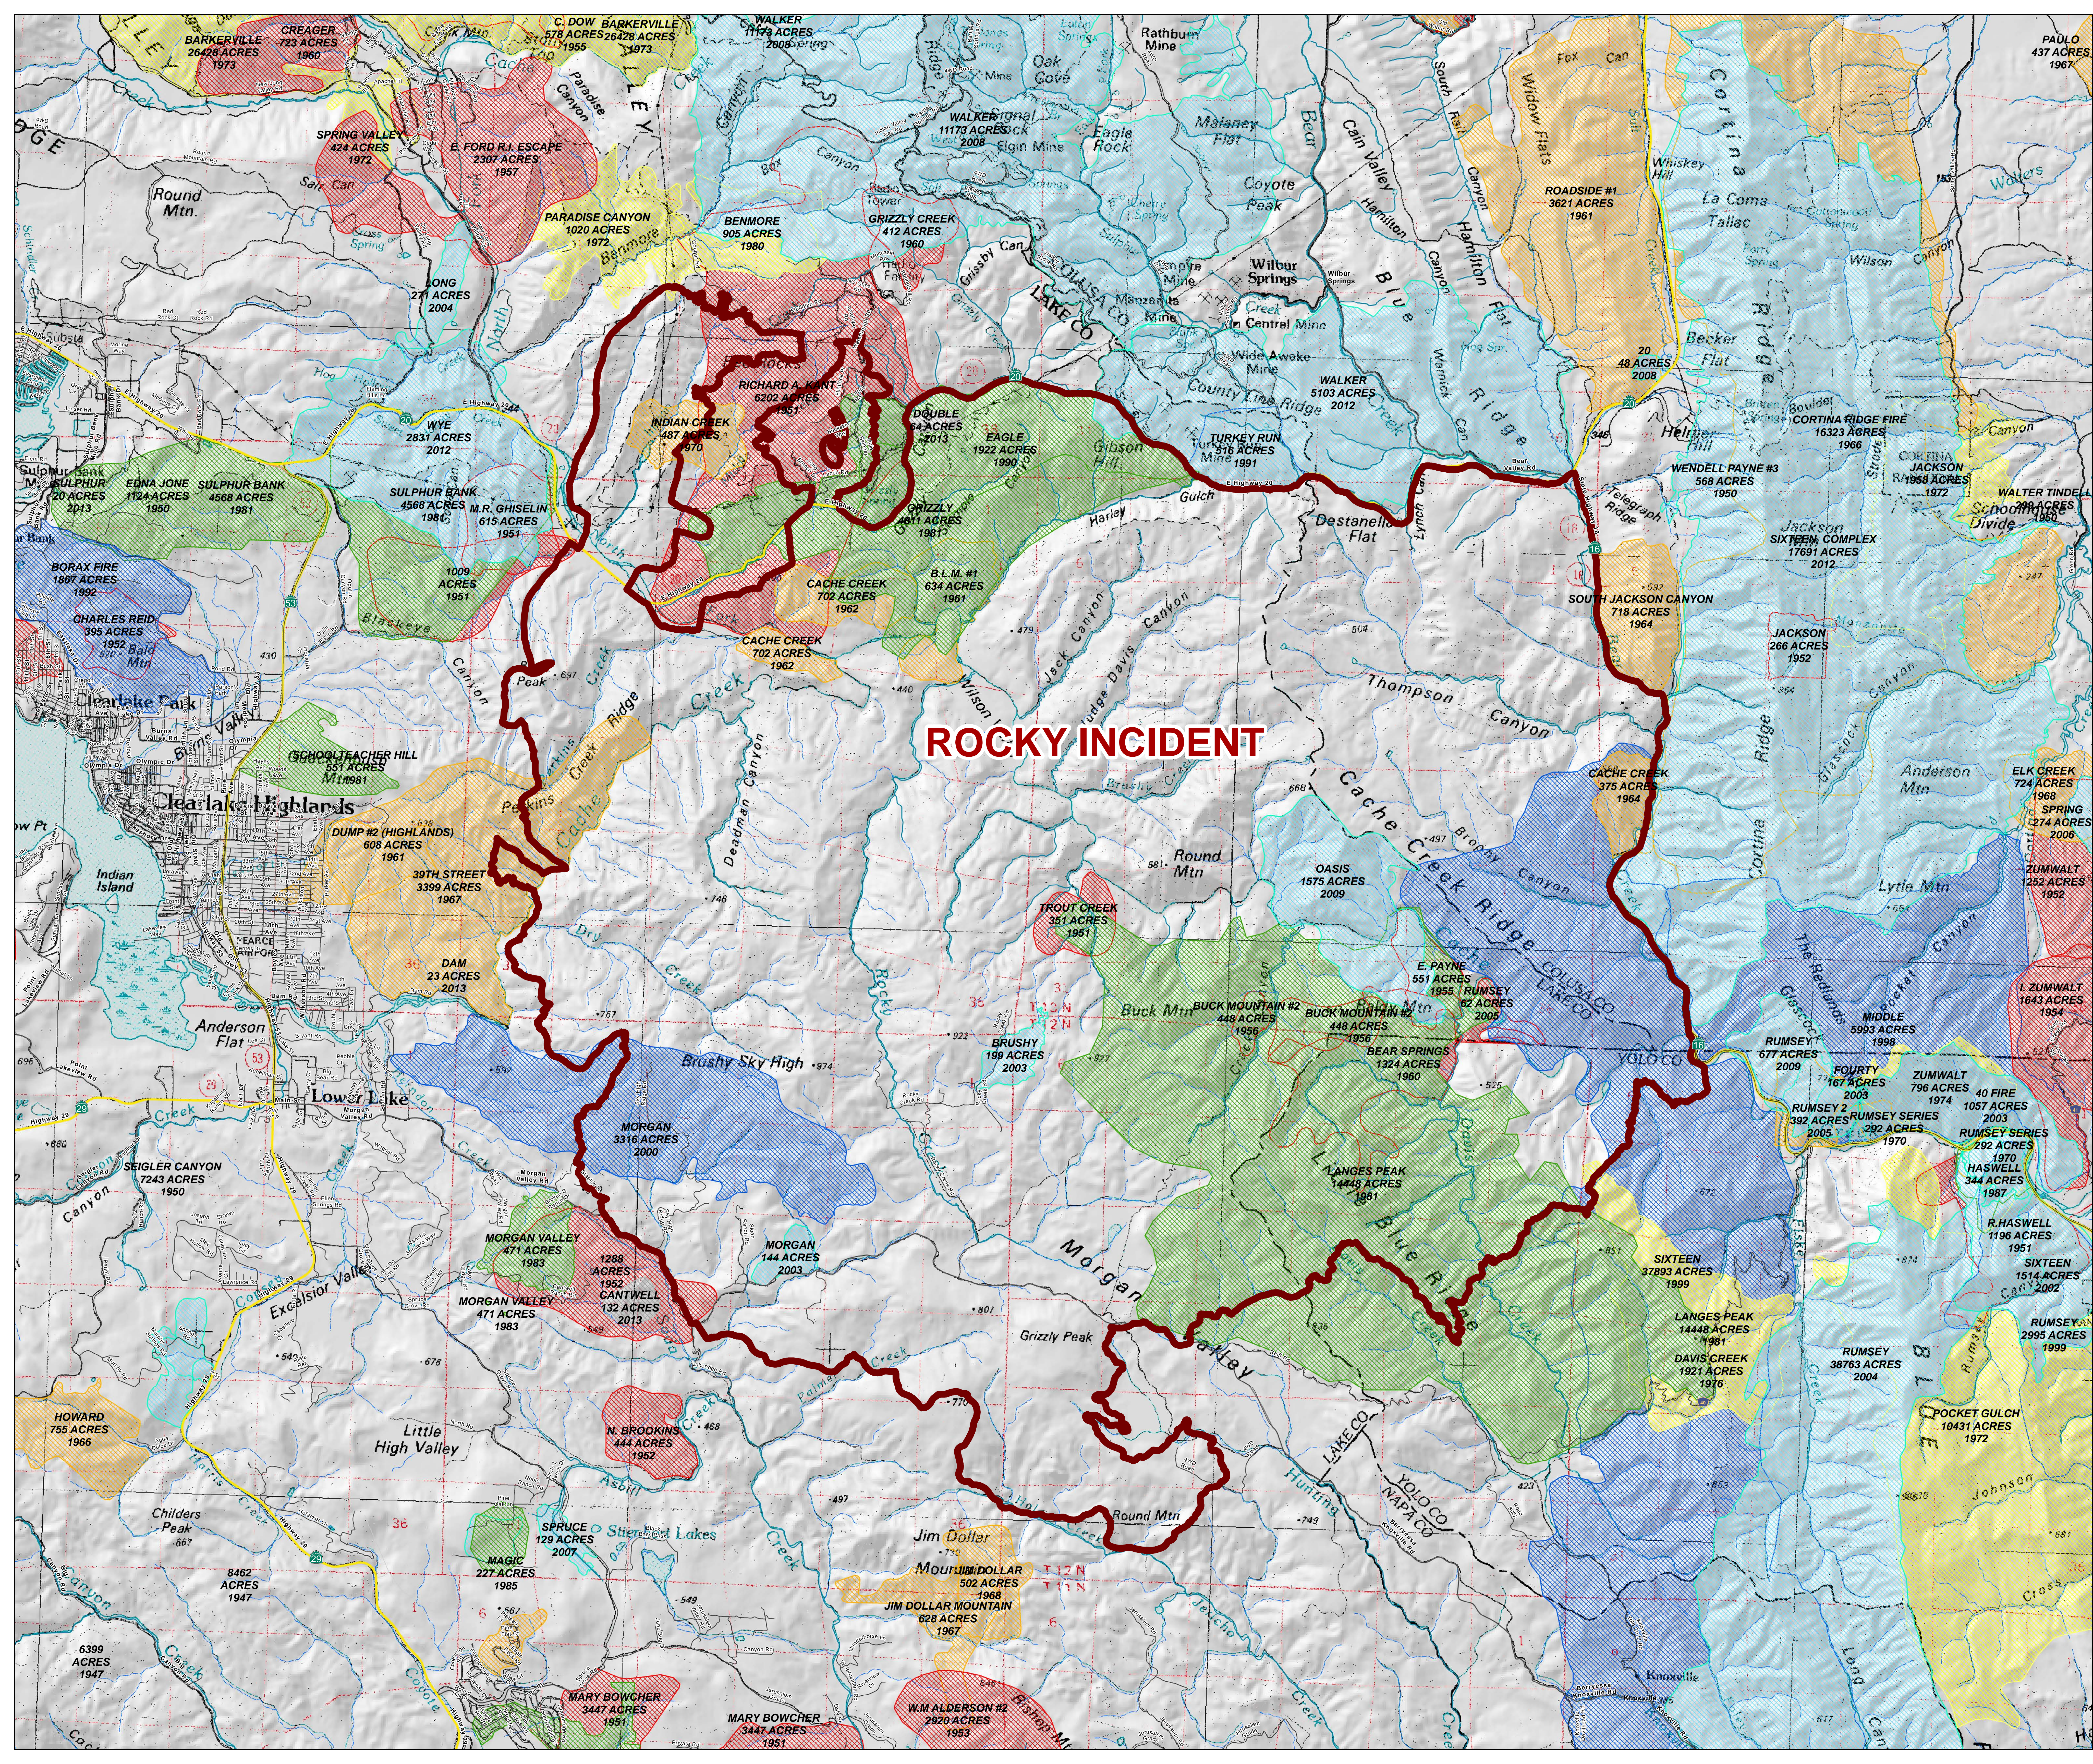

Rocky Incident CA-LNU-006984

Fire History

8/8/2015

Fire History YEAR

- 2013
- 2001 - 2012
- 1991 - 2000
- 1981 - 1990
- 1971 - 1980
- 1961 - 1970
- 1951 - 1960

0 0.5 1 2 Miles

Datum: NAD 83 1:33,000