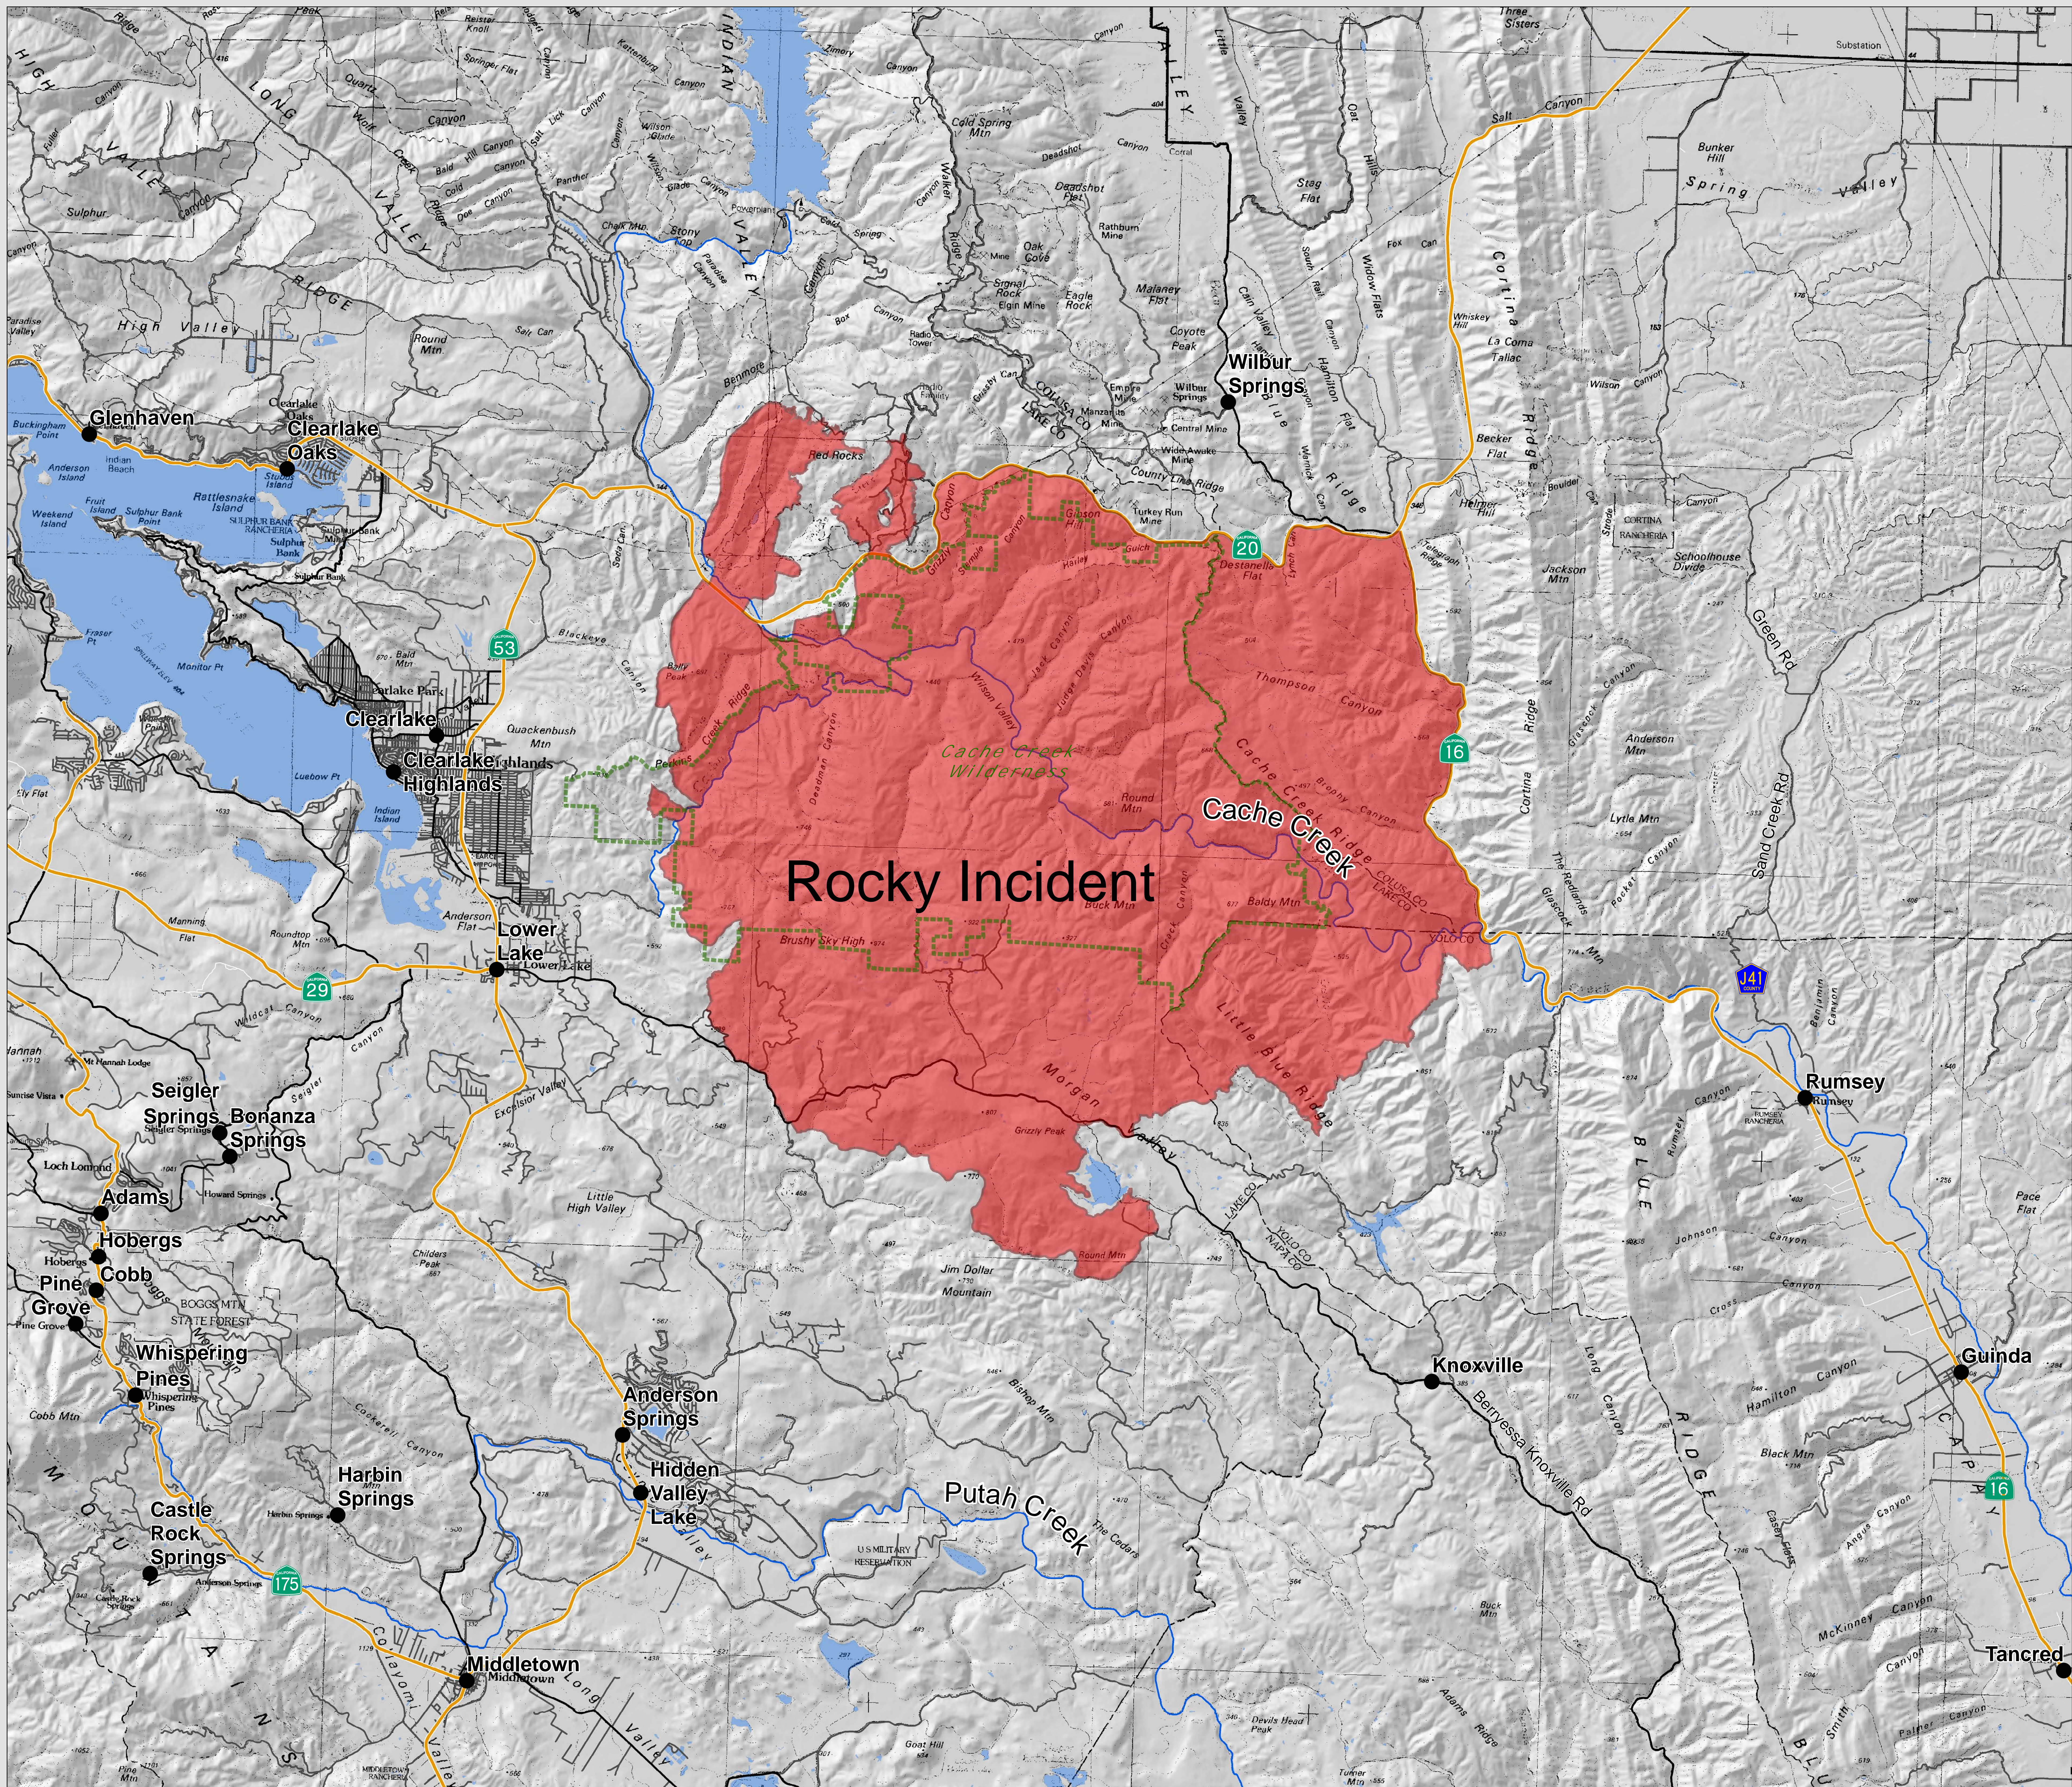

Rocky Incident CA-LNU-006984

PUBLIC INFORMATION MAP August 9, 2015

Cache Creek
Wilderness

Fire Perimeter as of August 8, 2015 22:16

Datum: NAD 83 1:50,000