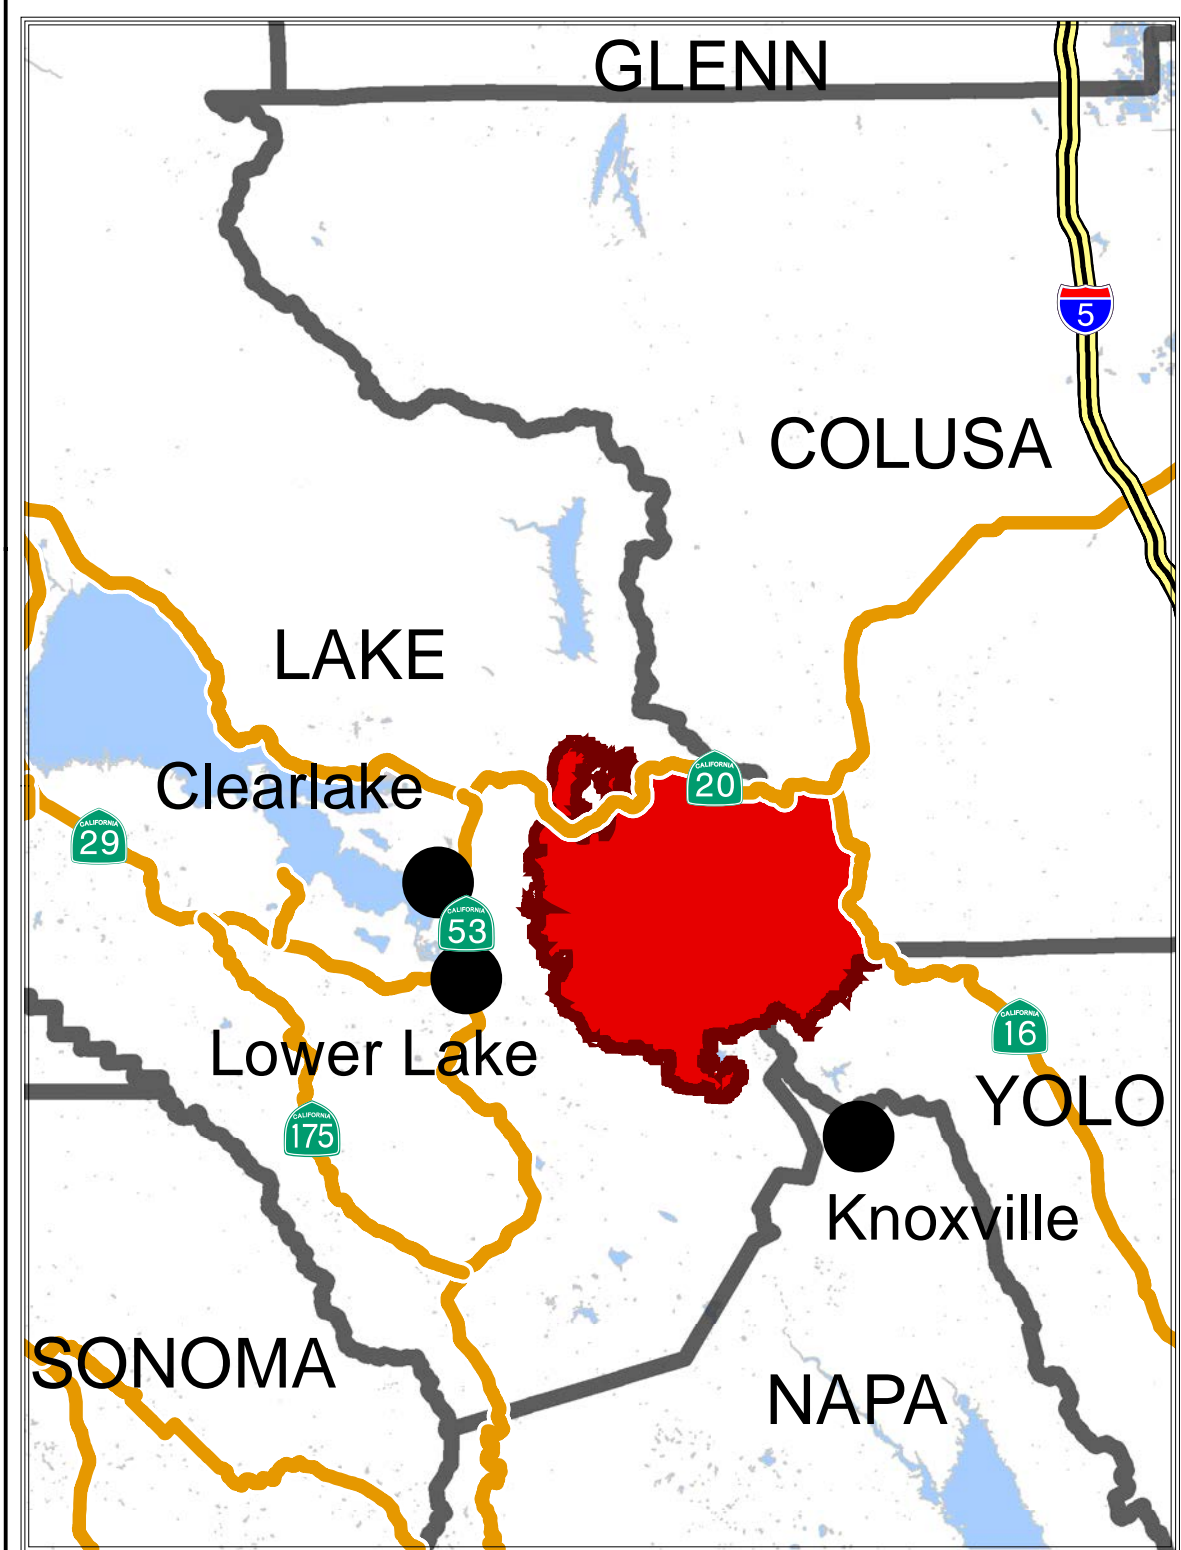

Rocky Incident CA-LNU-006984

PUBLIC INFORMATION MAP August 9, 2015

Cache Creek
Wilderness

Fire Perimeter as of August 8, 2015 22:16

Datum: NAD 83 1:50,000