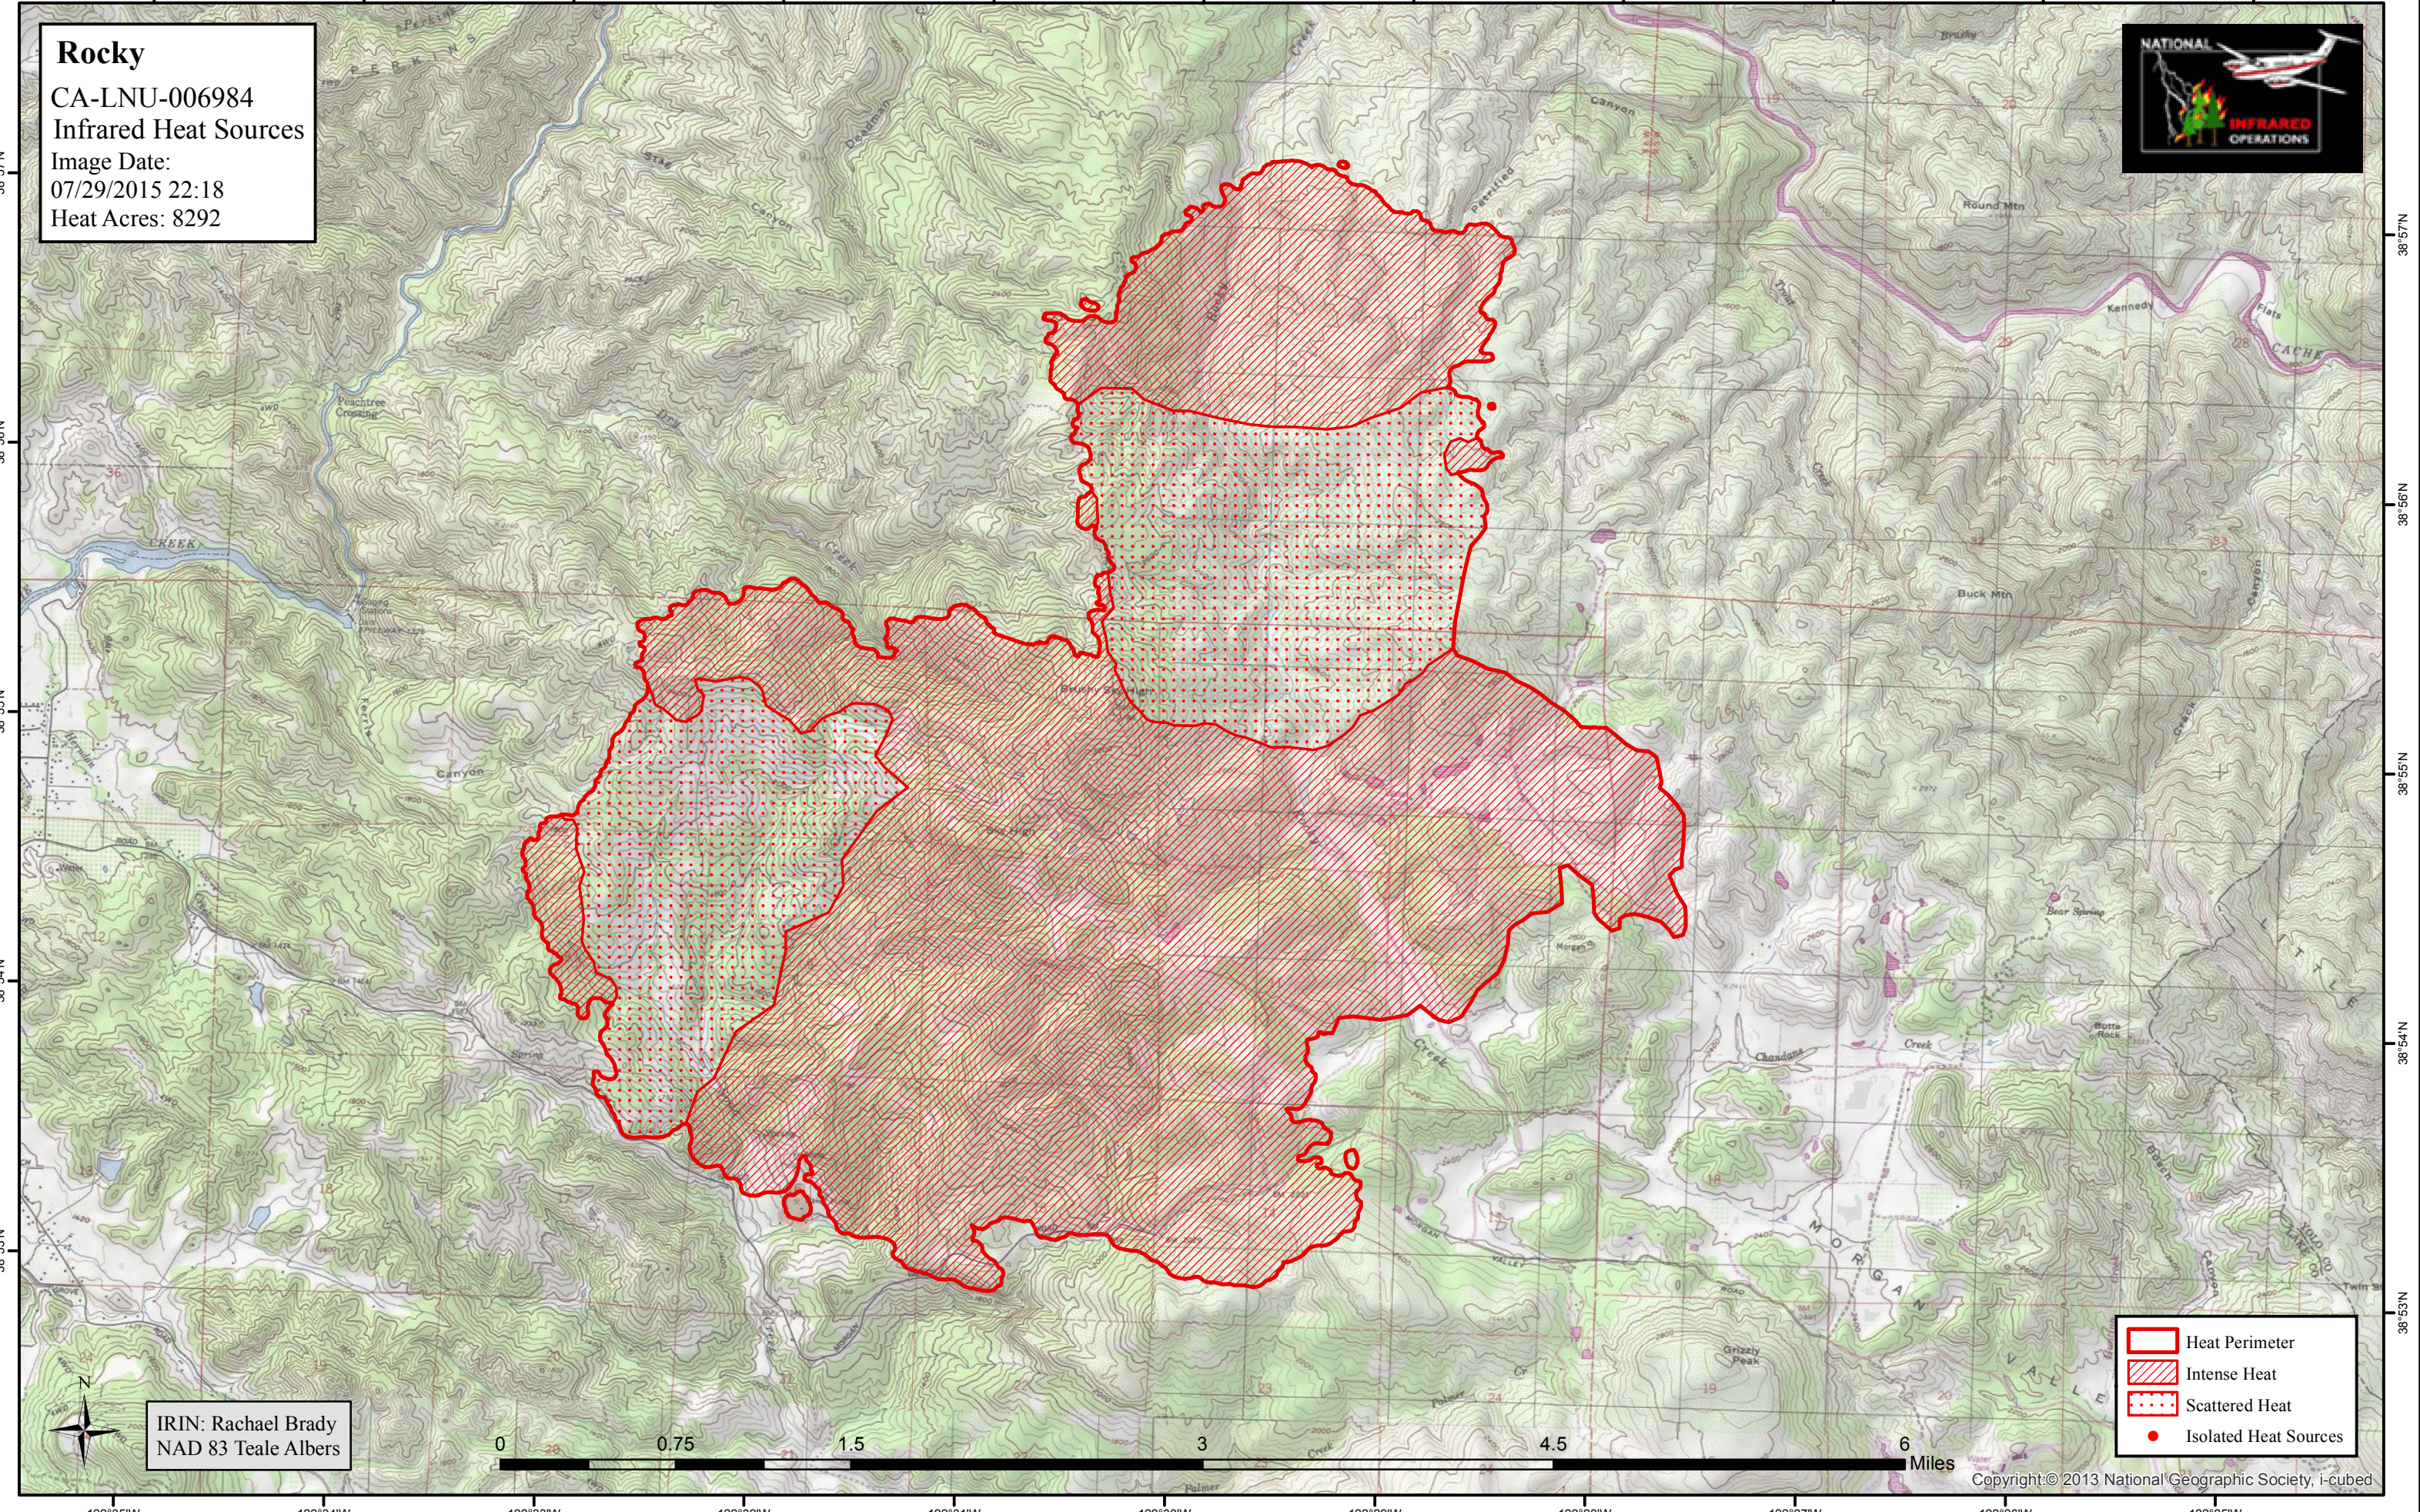

**Rocky**  
CA-LNU-006984  
Infrared Heat Sources  
Image Date:  
07/29/2015 22:18  
Heat Acres: 8292

- Heat Perimeter
- Intense Heat
- Scattered Heat
- Isolated Heat Sources

IRIN: Rachael Brady  
NAD 83 Teale Albers