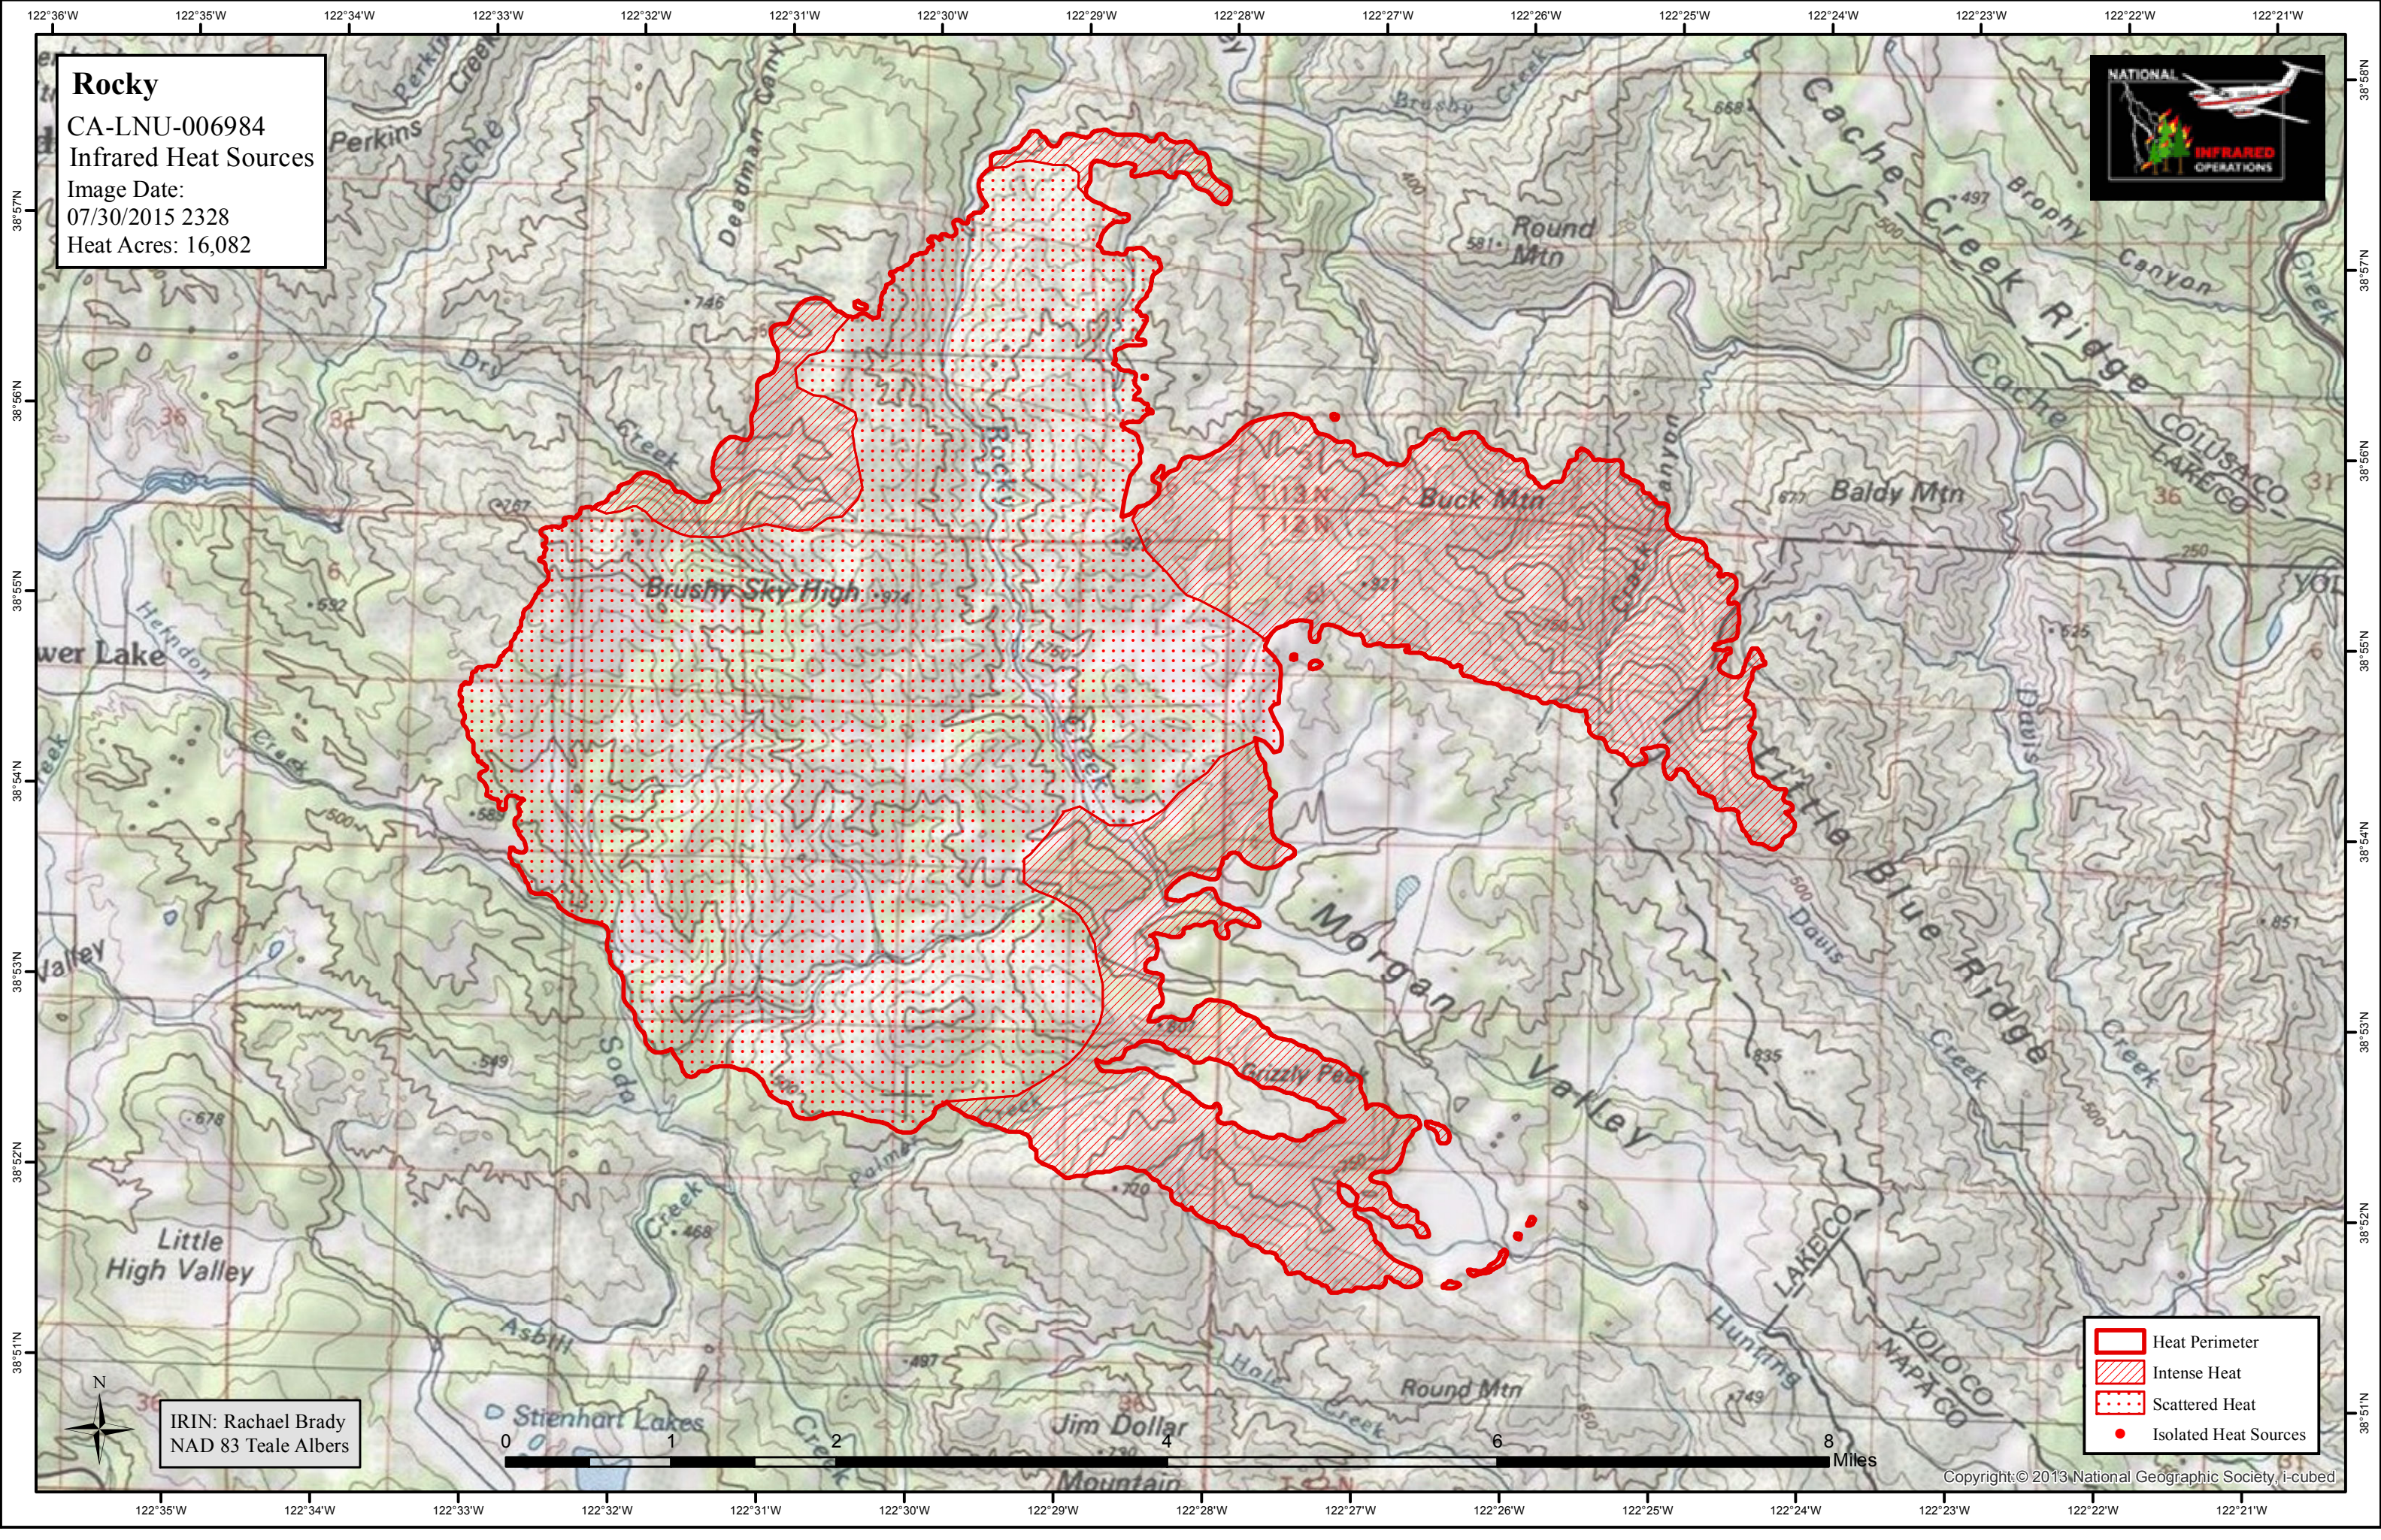

**Rocky**  
CA-LNU-006984  
Infrared Heat Sources  
Image Date:  
07/30/2015 2328  
Heat Acres: 16,082

	Heat Perimeter
	Intense Heat
	Scattered Heat
	Isolated Heat Sources

IRIN: Rachael Brady  
NAD 83 Teale Albers