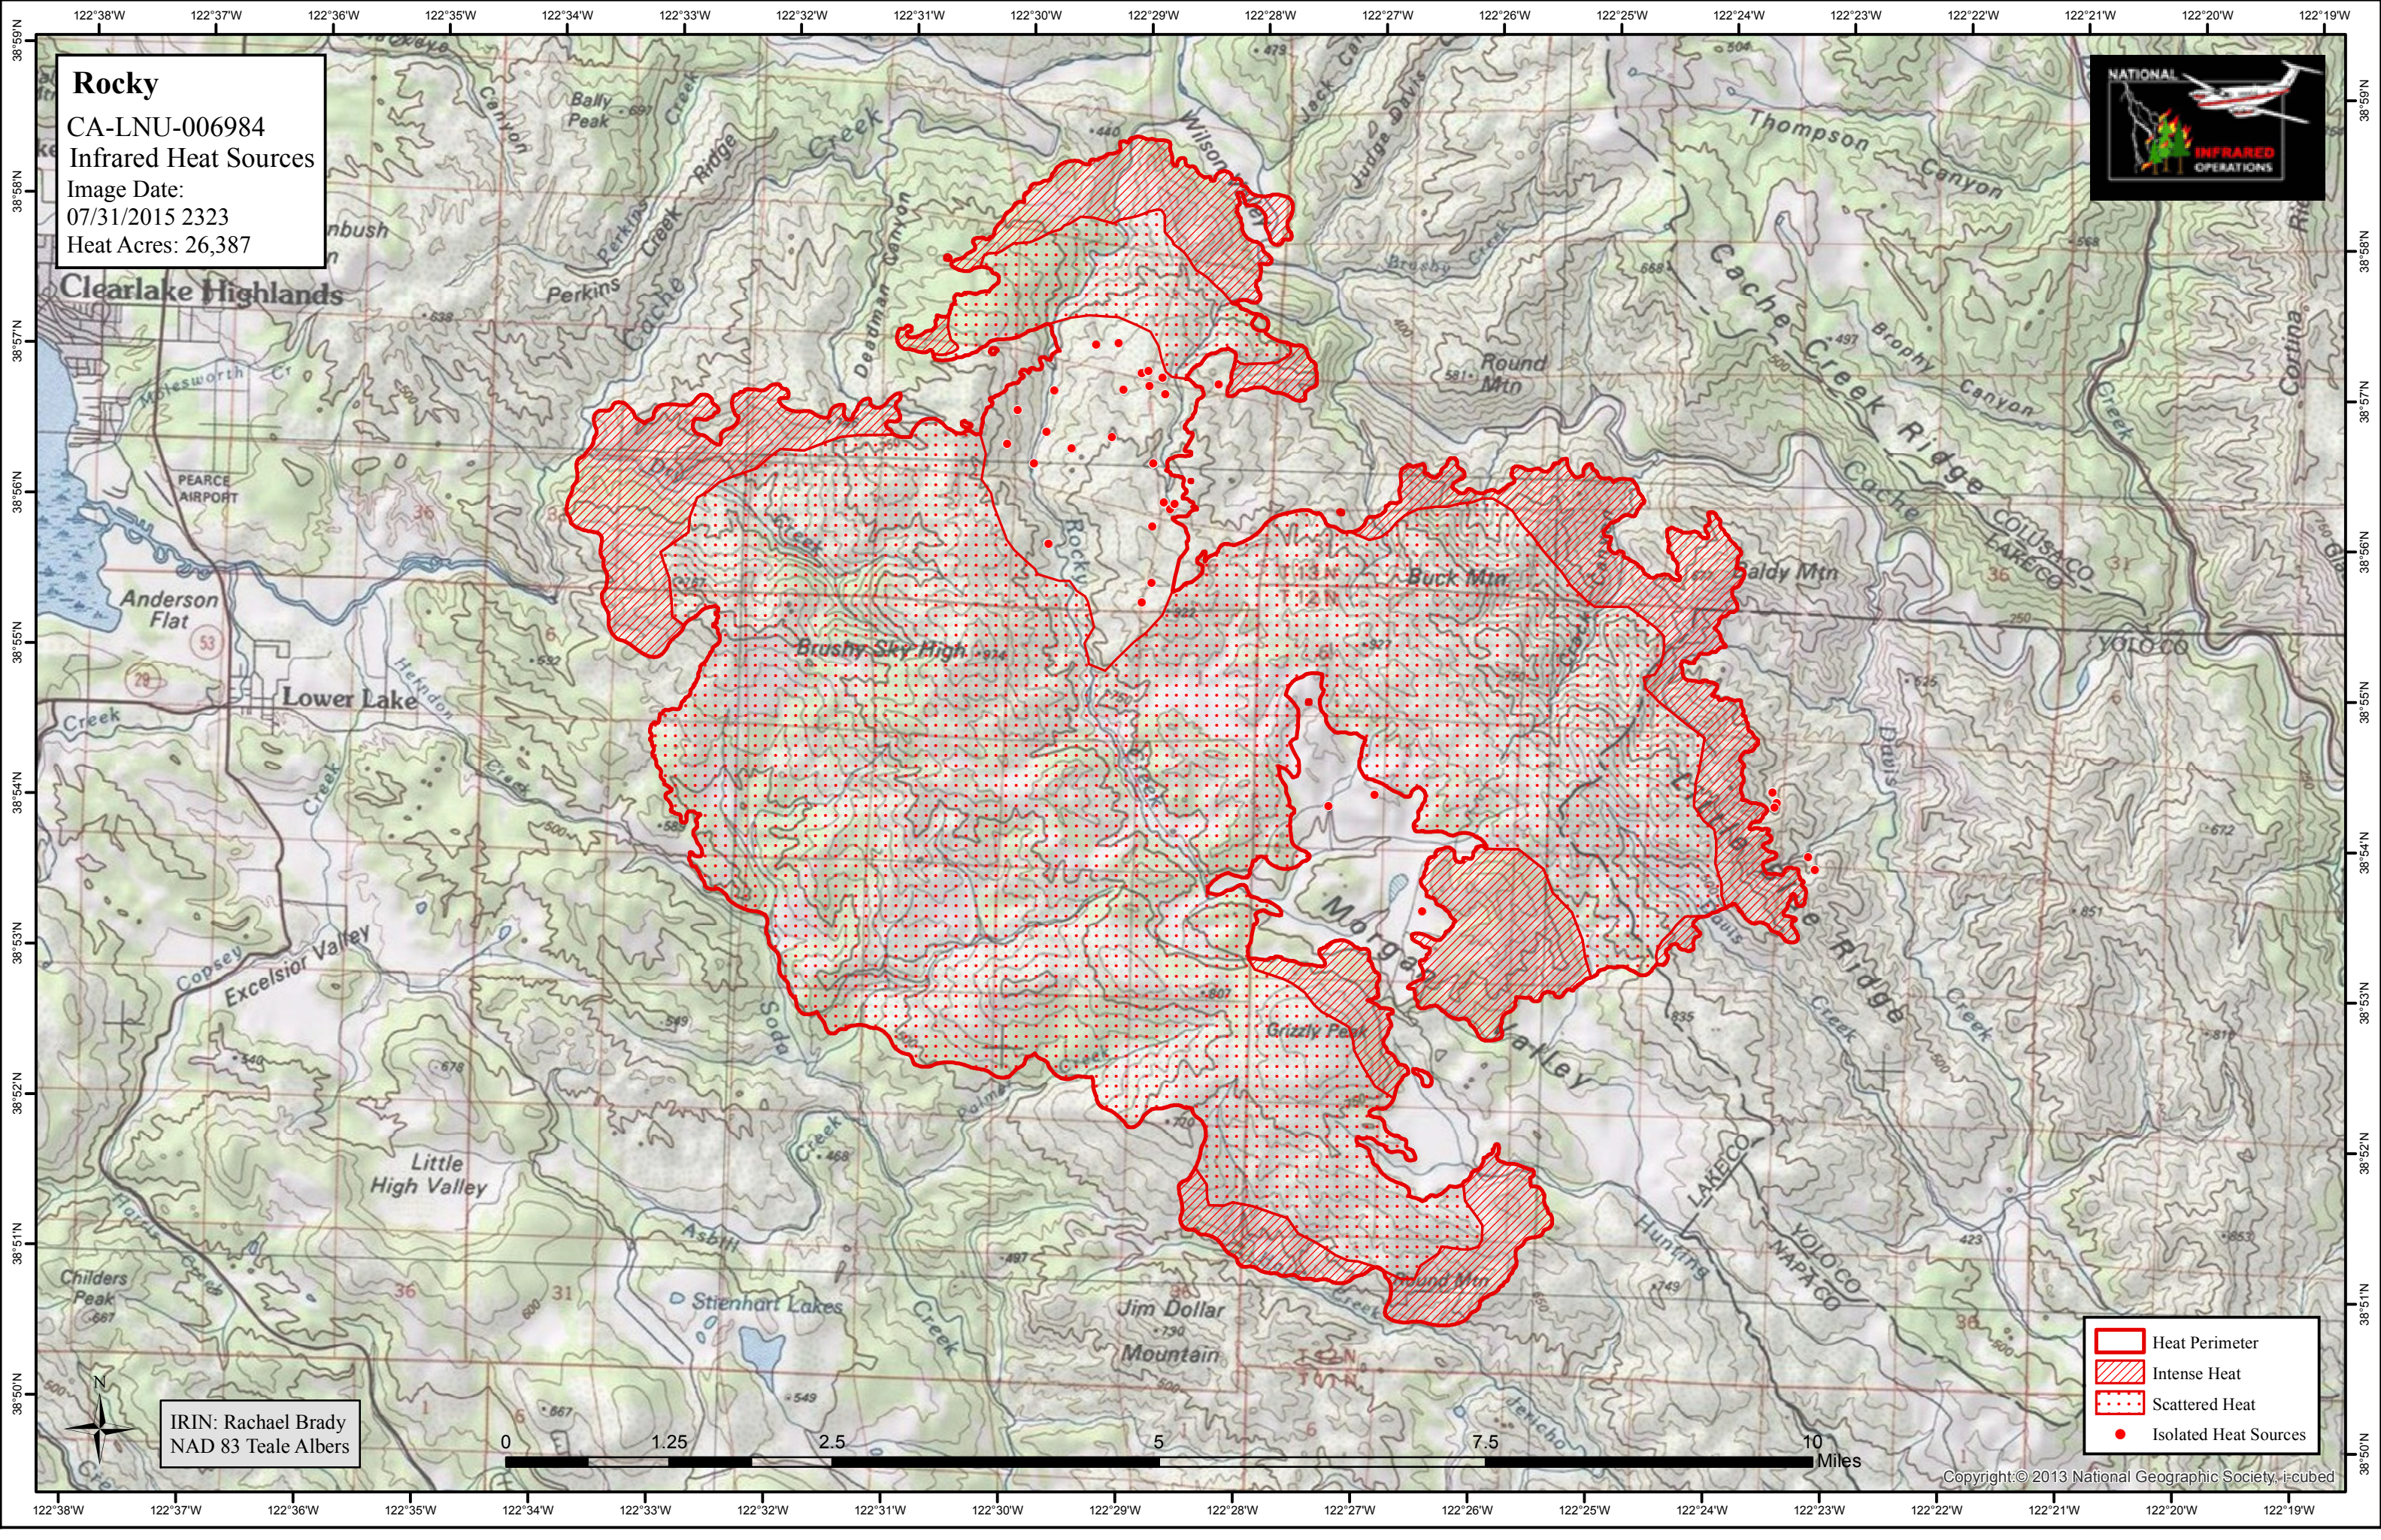

**Rocky**  
CA-LNU-006984  
Infrared Heat Sources  
Image Date:  
07/31/2015 2323  
Heat Acres: 26,387

	Heat Perimeter
	Intense Heat
	Scattered Heat
	Isolated Heat Sources

IRIN: Rachael Brady  
NAD 83 Teale Albers