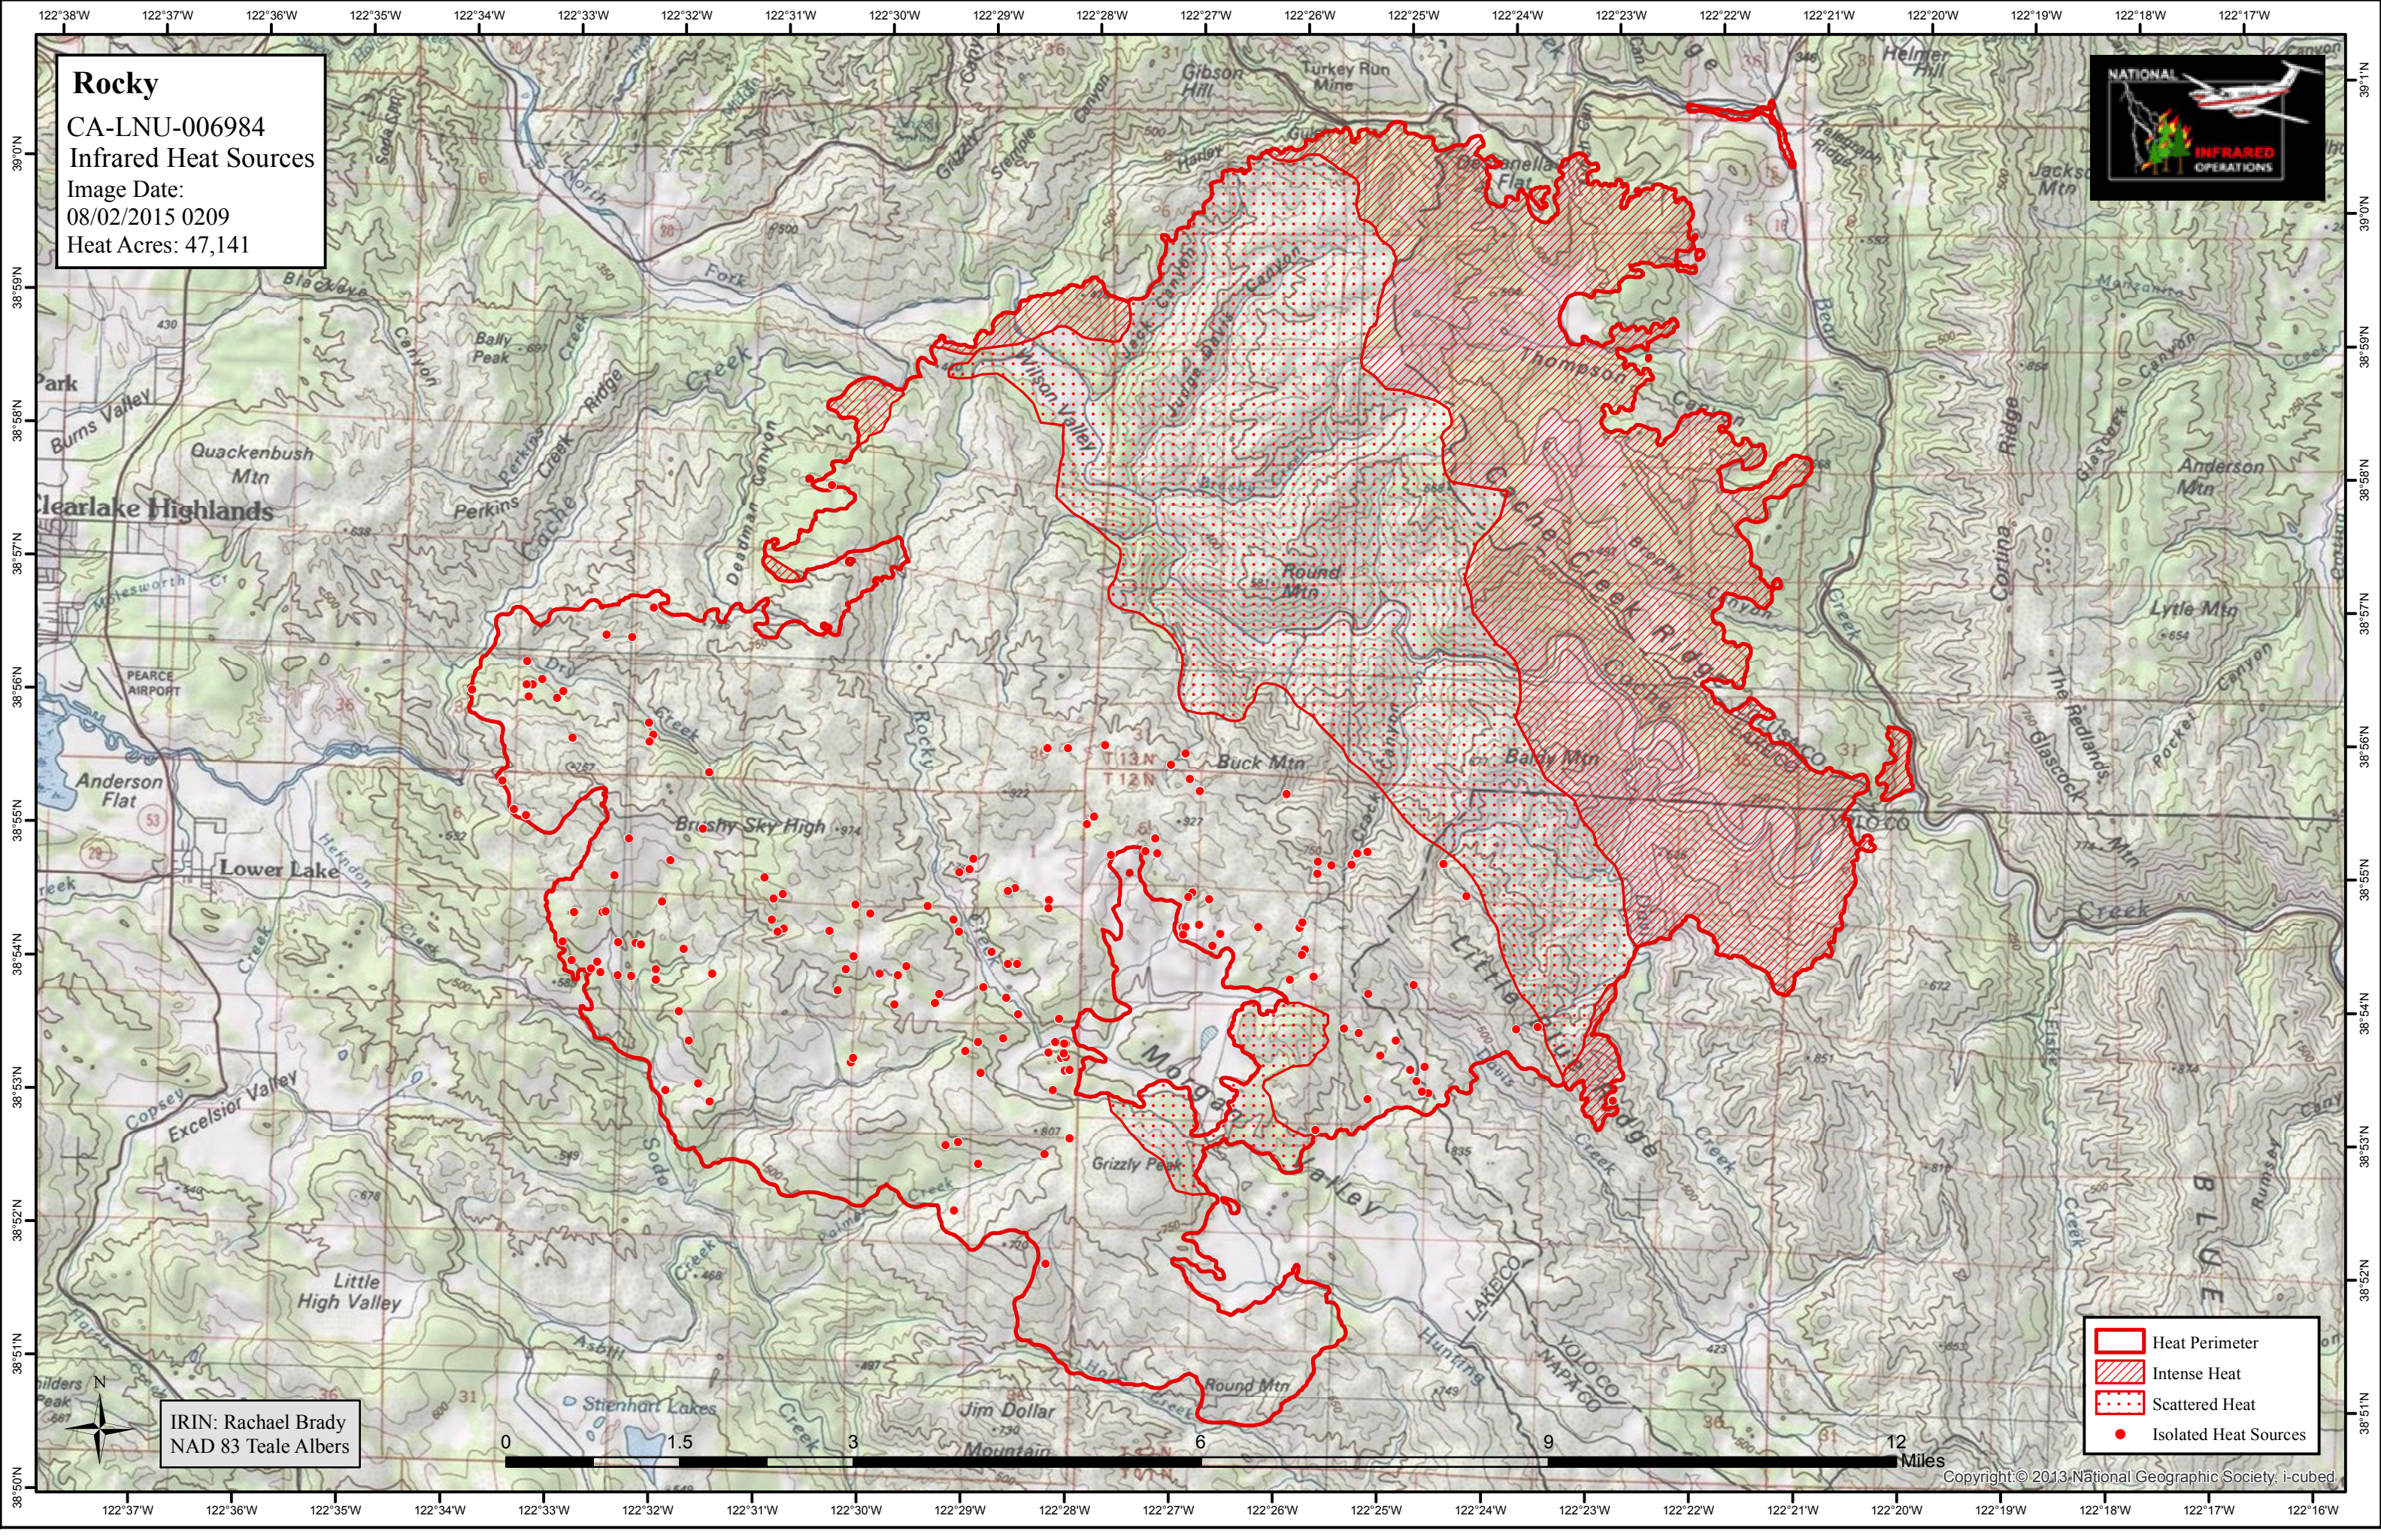

Rocky
CA-LNU-006984
Infrared Heat Sources
Image Date:
08/02/2015 0209
Heat Acres: 47,141

	Heat Perimeter
	Intense Heat
	Scattered Heat
	Isolated Heat Sources

IRIN: Rachael Brady
NAD 83 Teale Albers