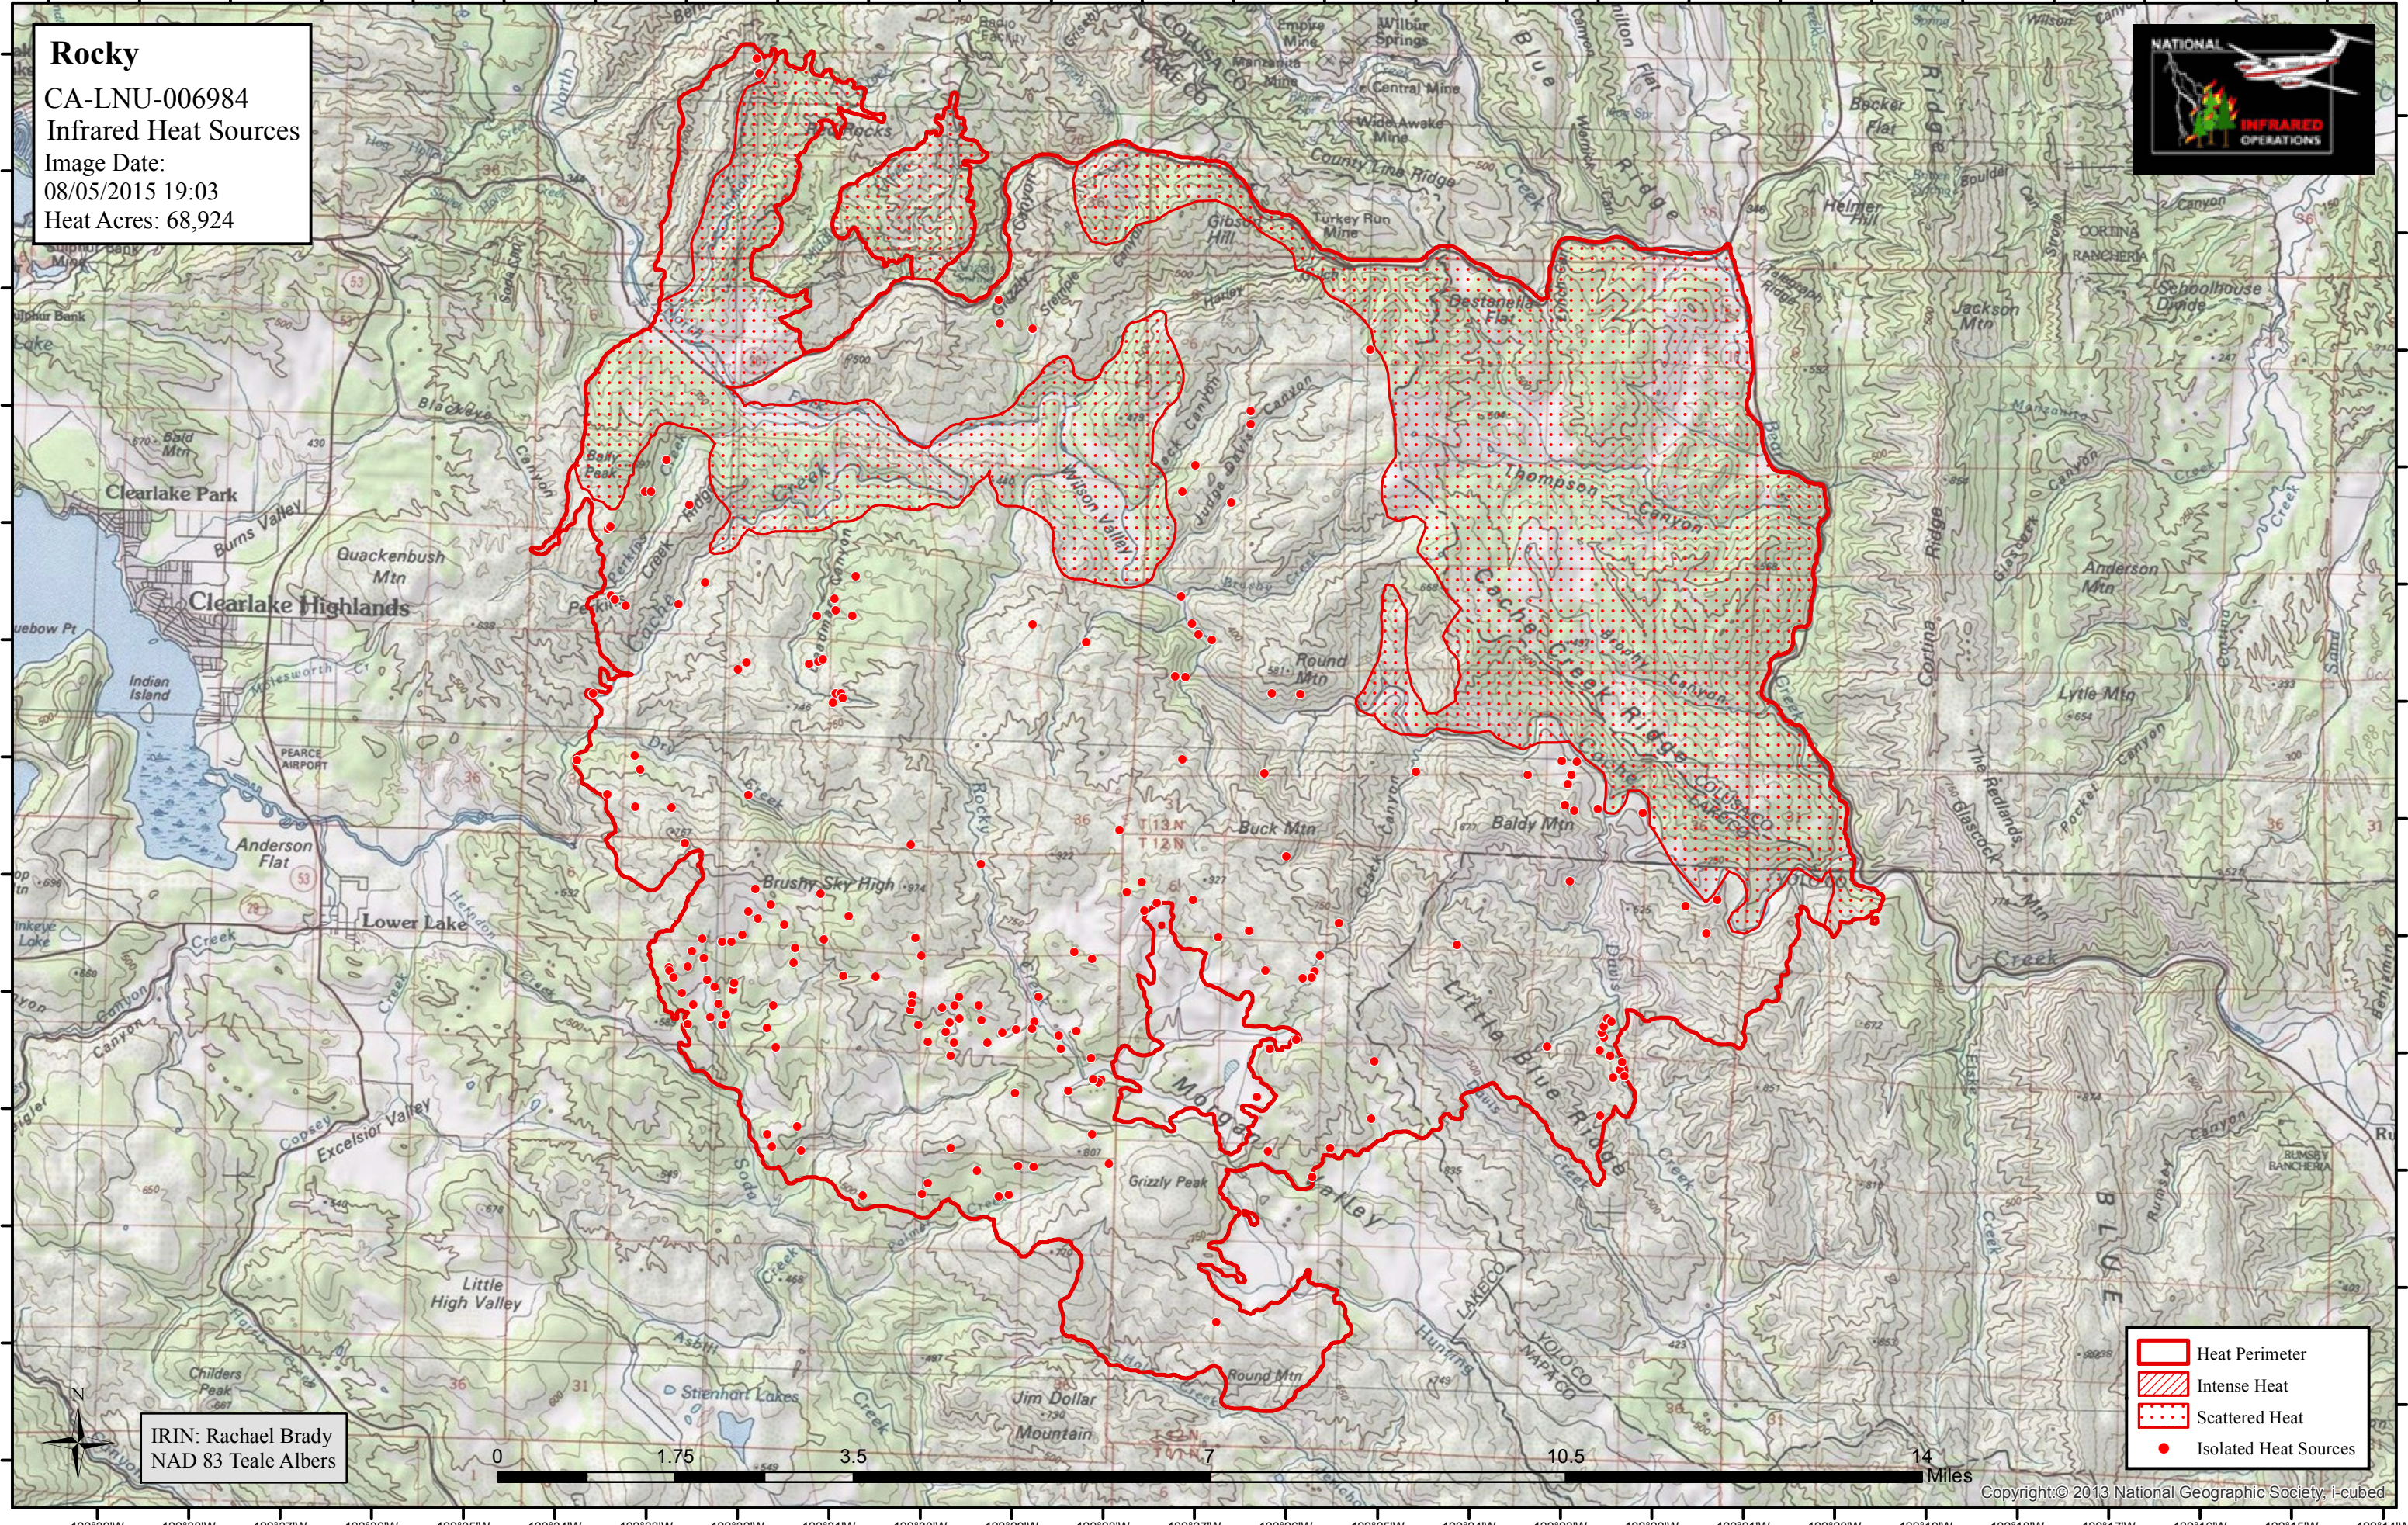

Rocky
CA-LNU-006984
Infrared Heat Sources
Image Date:
08/05/2015 19:03
Heat Acres: 68,924

	Heat Perimeter
	Intense Heat
	Scattered Heat
	Isolated Heat Sources

IRIN: Rachael Brady
NAD 83 Teale Albers