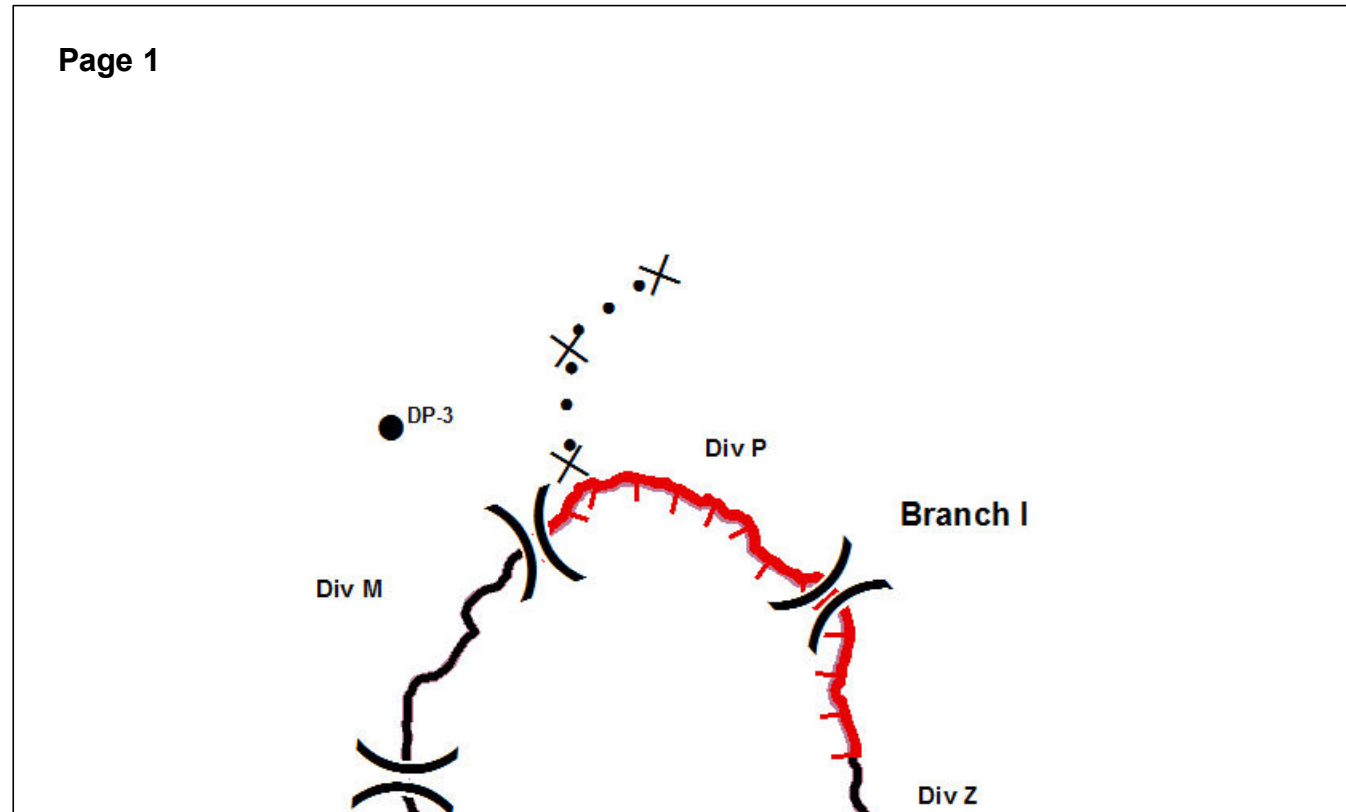

Sites Complex - CA LNU 005039

July 10, 2012

Page 1

Page 2

Legend	
	Division
	Branch
	Drop Point
	Completed Line
	Uncontrolled Fire Edge
	Completed Dozer Line
	Proposed Dozer Line