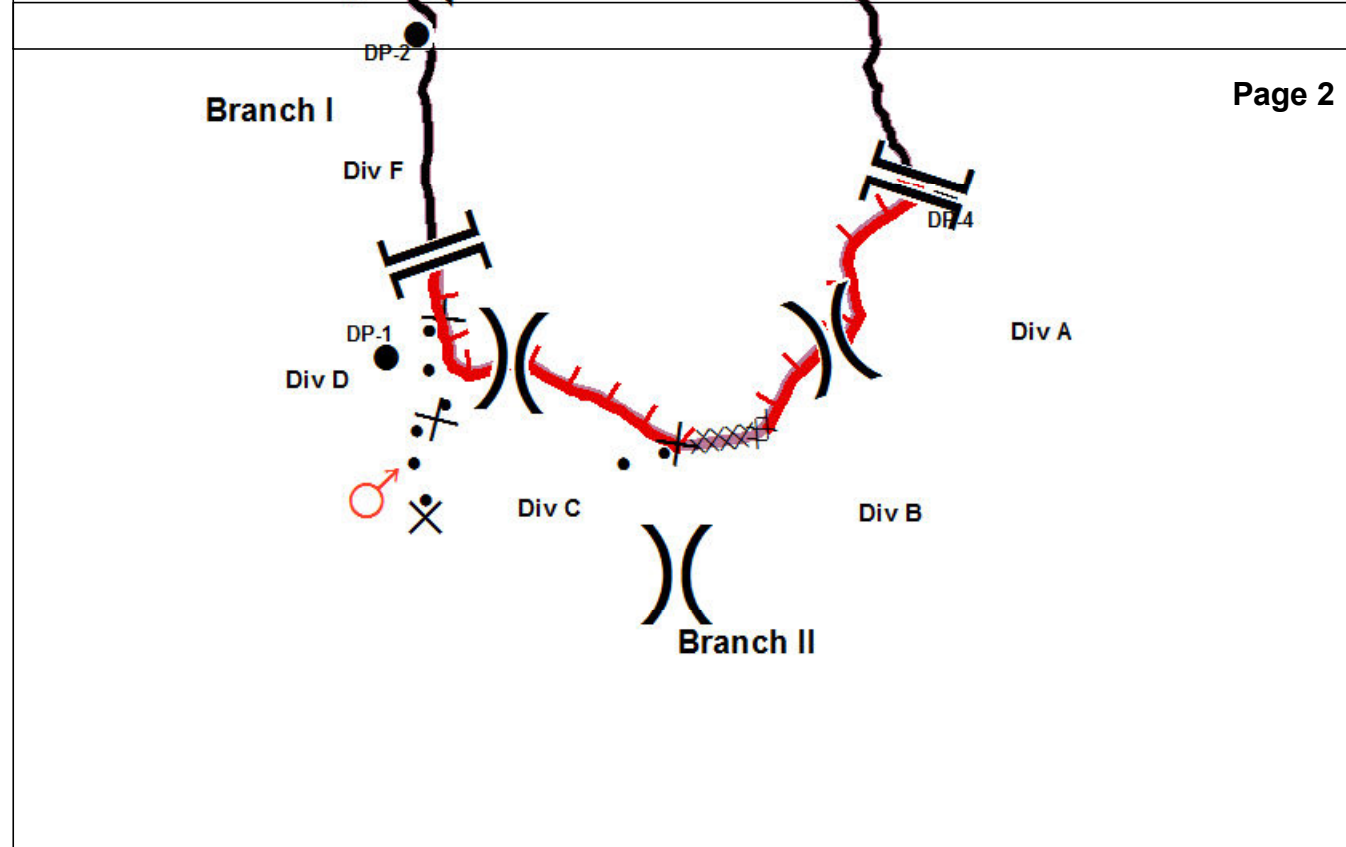

Sites Complex - CA LNU 005039

July 10, 2012

Page 1

Page 2

Legend	
	Division
	Branch
	Drop Point
	Completed Line
	Uncontrolled Fire Edge
	Completed Dozer Line
	Proposed Dozer Line