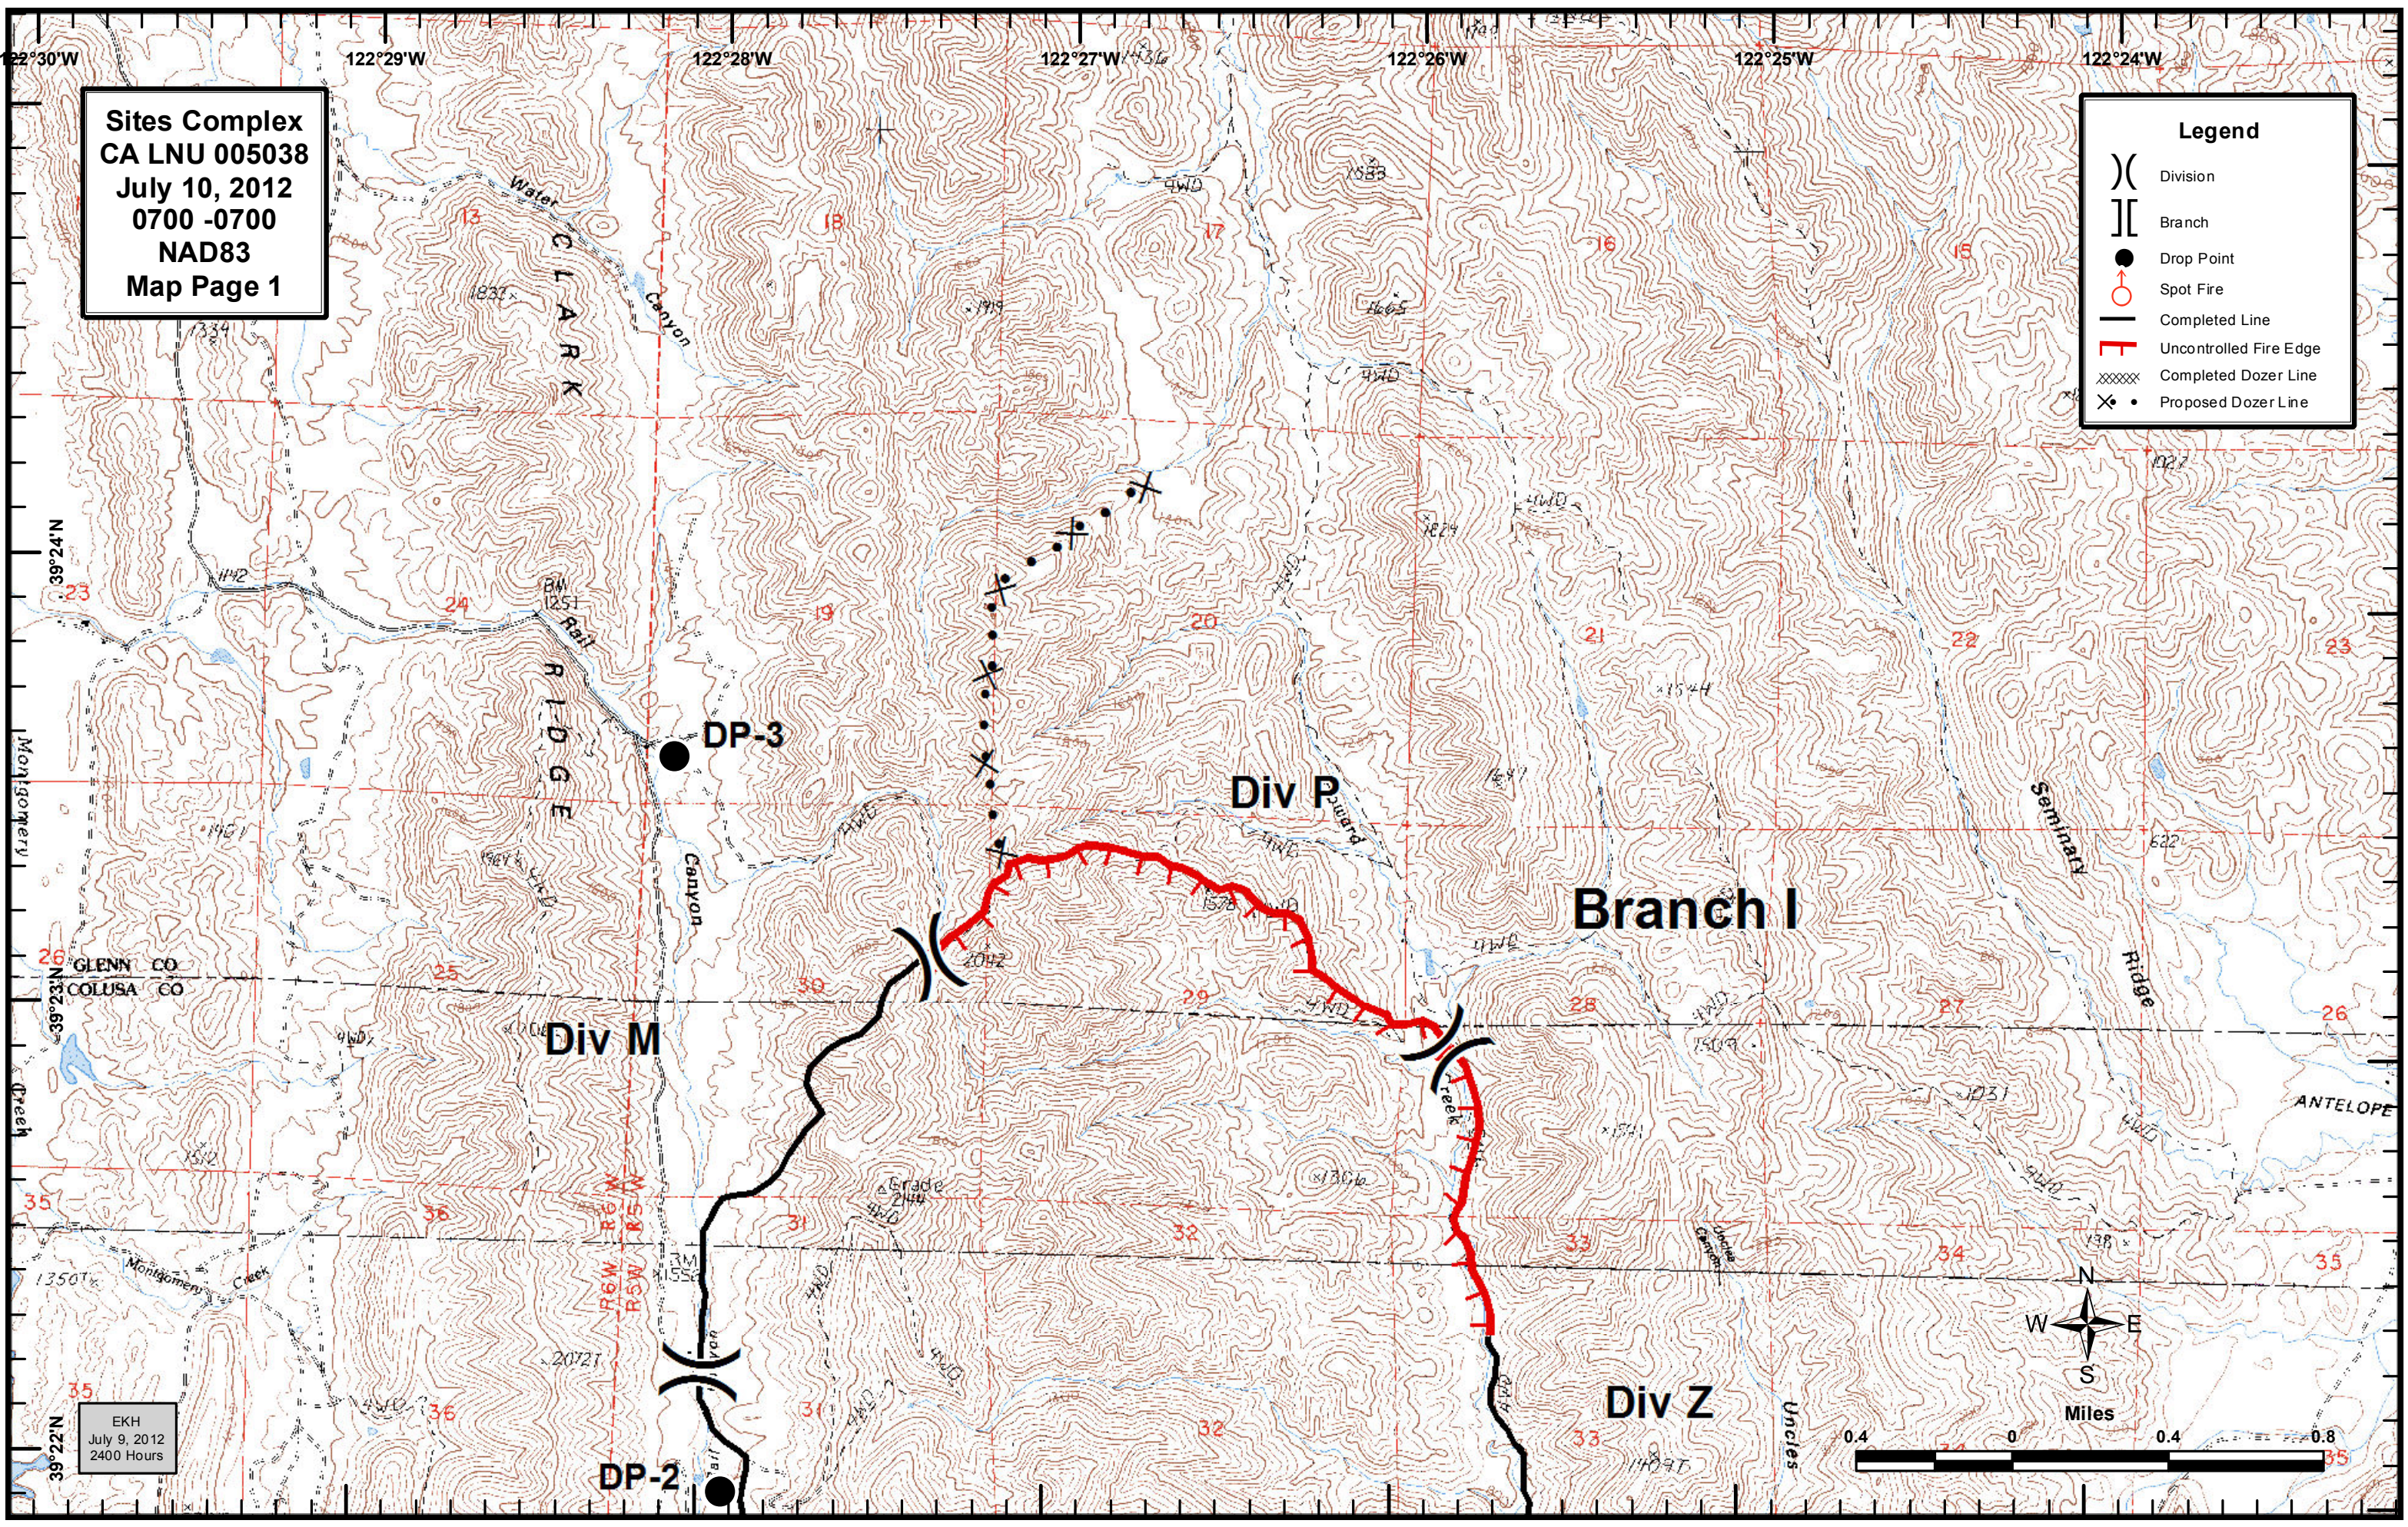

Sites Complex
CA LNU 005038
July 10, 2012
0700 -0700
NAD83
Map Page 1

Legend

- () Division
- [] Branch
- Drop Point
- Spot Fire
- Completed Line
- ┌ Uncontrolled Fire Edge
- XXXXX Completed Dozer Line
- X • Proposed Dozer Line

EKH
July 9, 2012
2400 Hours