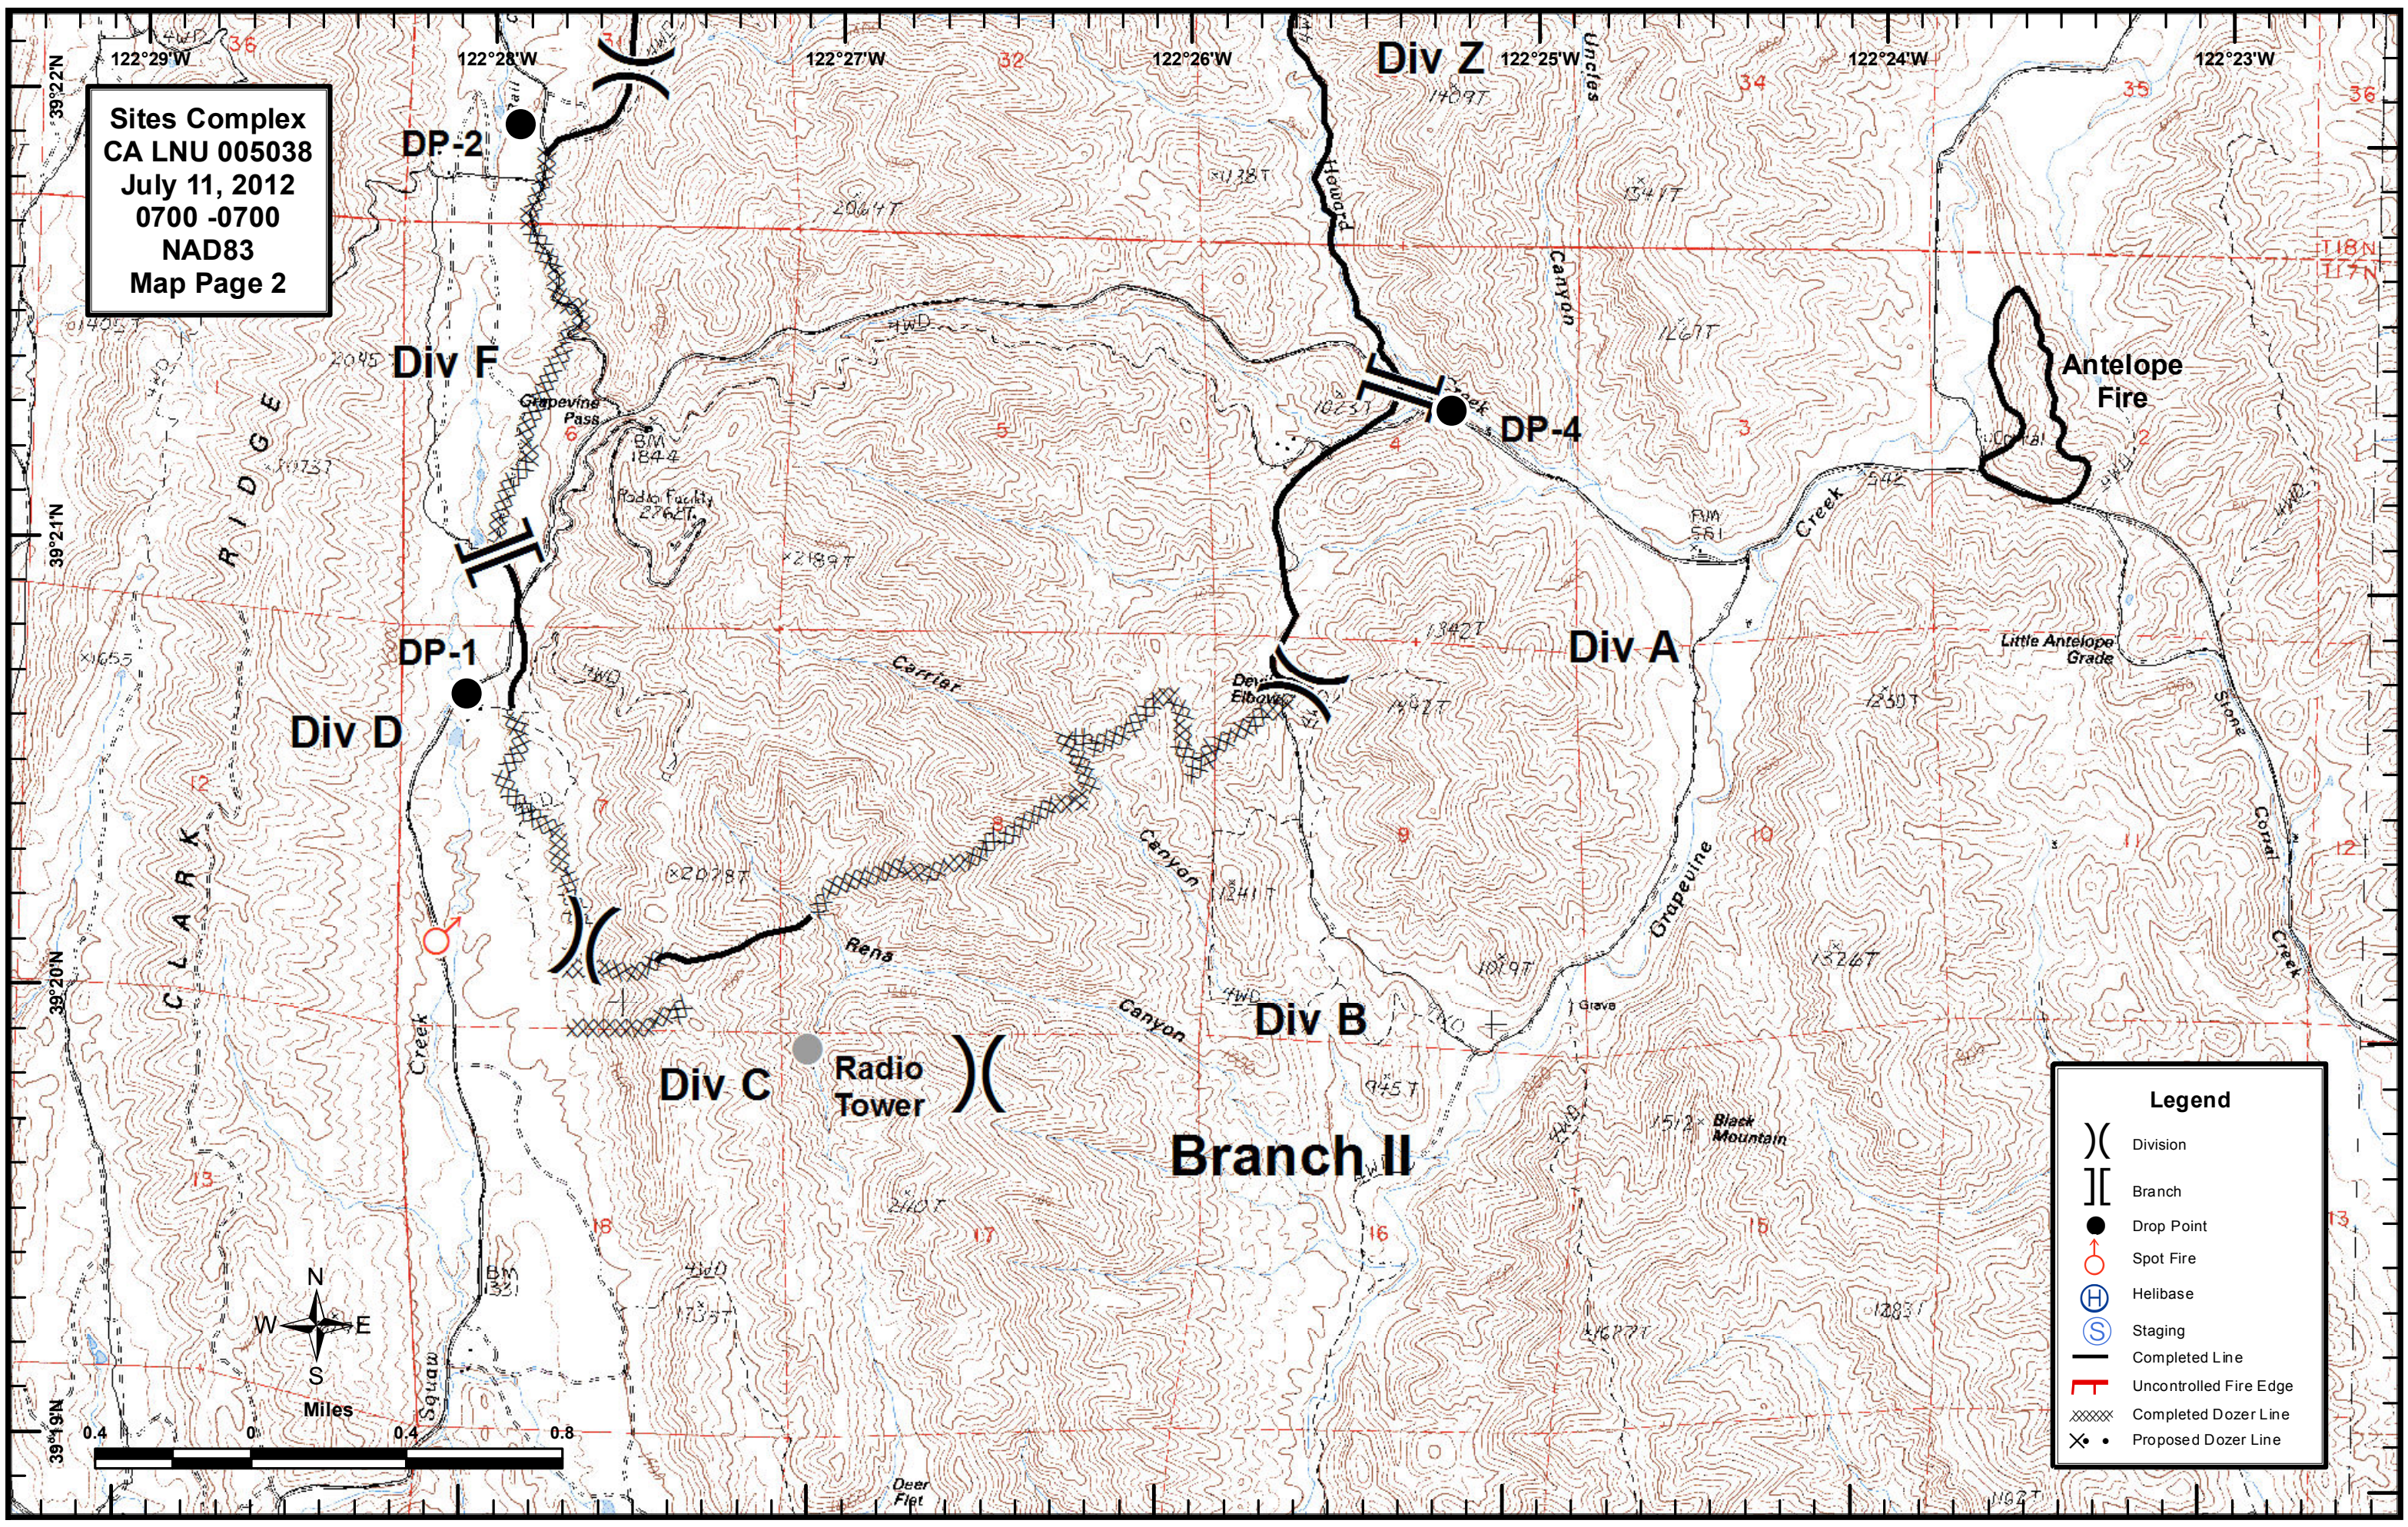

Sites Complex
 CA LNU 005038
 July 11, 2012
 0700 -0700
 NAD83
 Map Page 2

Legend

- Division
- Branch
- Drop Point
- Spot Fire
- Helibase
- Staging
- Completed Line
- Uncontrolled Fire Edge
- Completed Dozer Line
- Proposed Dozer Line