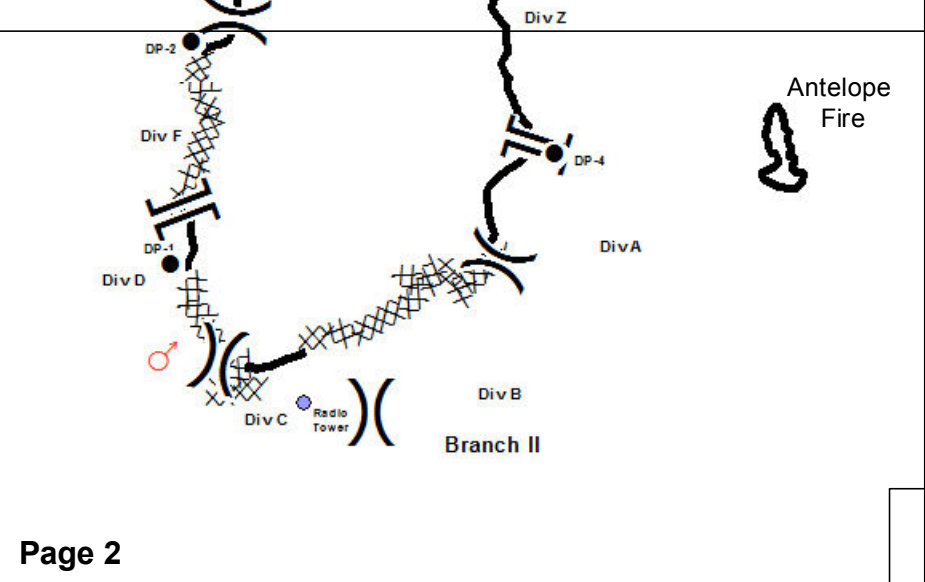

# Sites Complex - CA LNU 005038

July 11, 2012

Page 1

Page 2

Page 3

Legend	
	Division
	Branch
	Drop Point
	Helibase
	Staging
	Completed Line
	Uncontrolled Fire Edge
	Completed Dozer Line
	Proposed Dozer Line

Four Bar ⊕