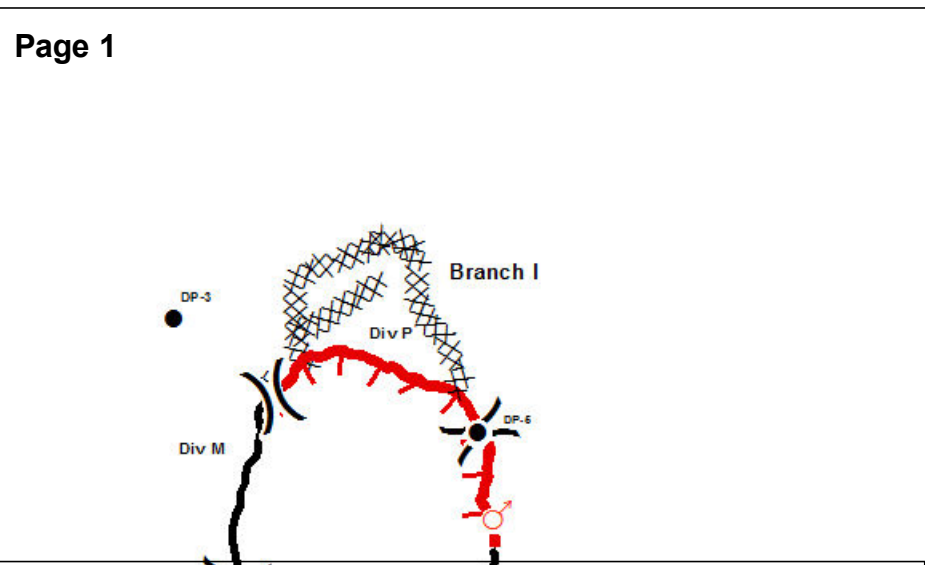

# Sites Complex - CA LNU 005038

July 11, 2012

Page 1

Page 2

Page 3

Legend	
	Division
	Branch
	Drop Point
	Helibase
	Staging
	Completed Line
	Uncontrolled Fire Edge
	Completed Dozer Line
	Proposed Dozer Line

Four Bar ⊕