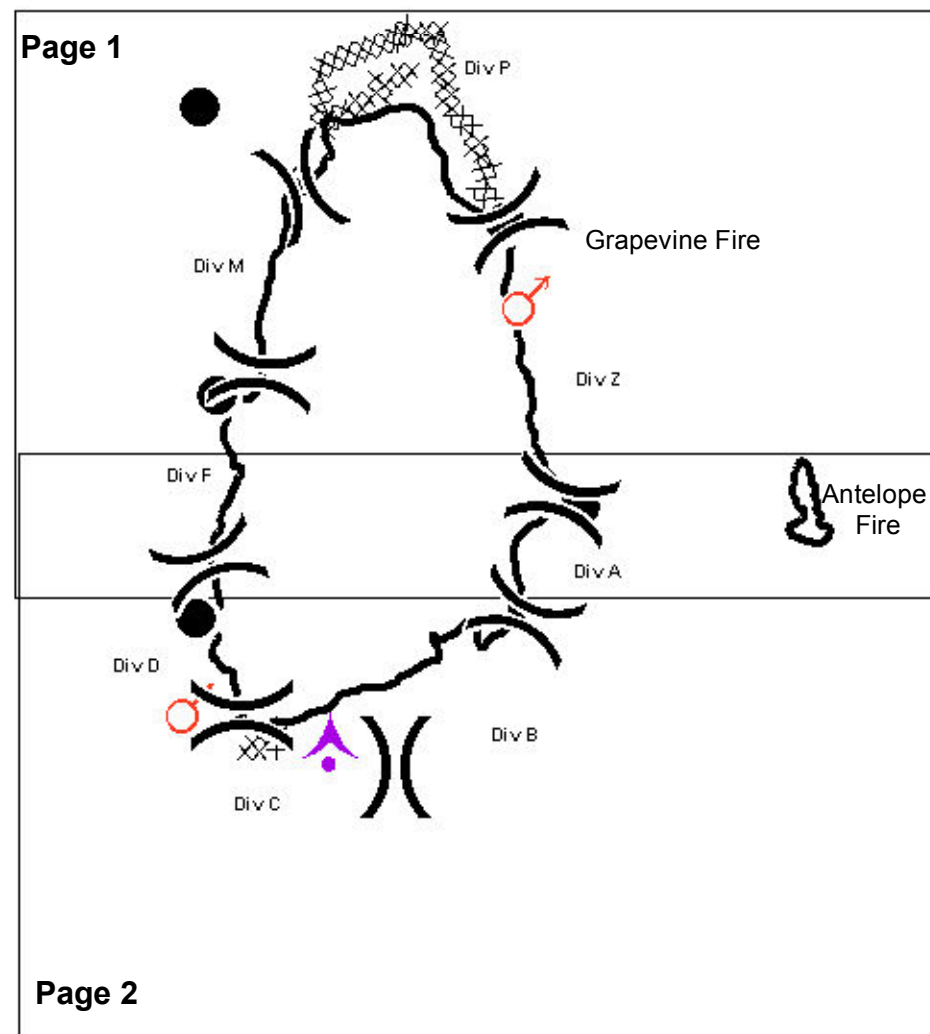

Sites Complex - CA LNU 005038

July 14-17, 2012
Final

Legend	
	Division
	Drop Point
	Completed Line
	Completed Dozer Line
	Aerial Hazard

Sites Complex
CA LNU 005038
July 14-17, 2012
Final
NAD83
Map Page 1

Legend

- () Division
- Drop Point
- ♂ Spot Fire
- Completed Line
- XXXXX Completed Dozer Line

Sites Complex
CA LNU 005038
July 14-17, 2012
Final
NAD83
Map Page 2

Grapevine Fire

Antelope Fire

Div F

Div Z

Div A

Div D

Div B

Div C

Legend

- () Division
- Drop Point
- ♂ Spot Fire
- Completed Line
- XXXXX Completed Dozer Line