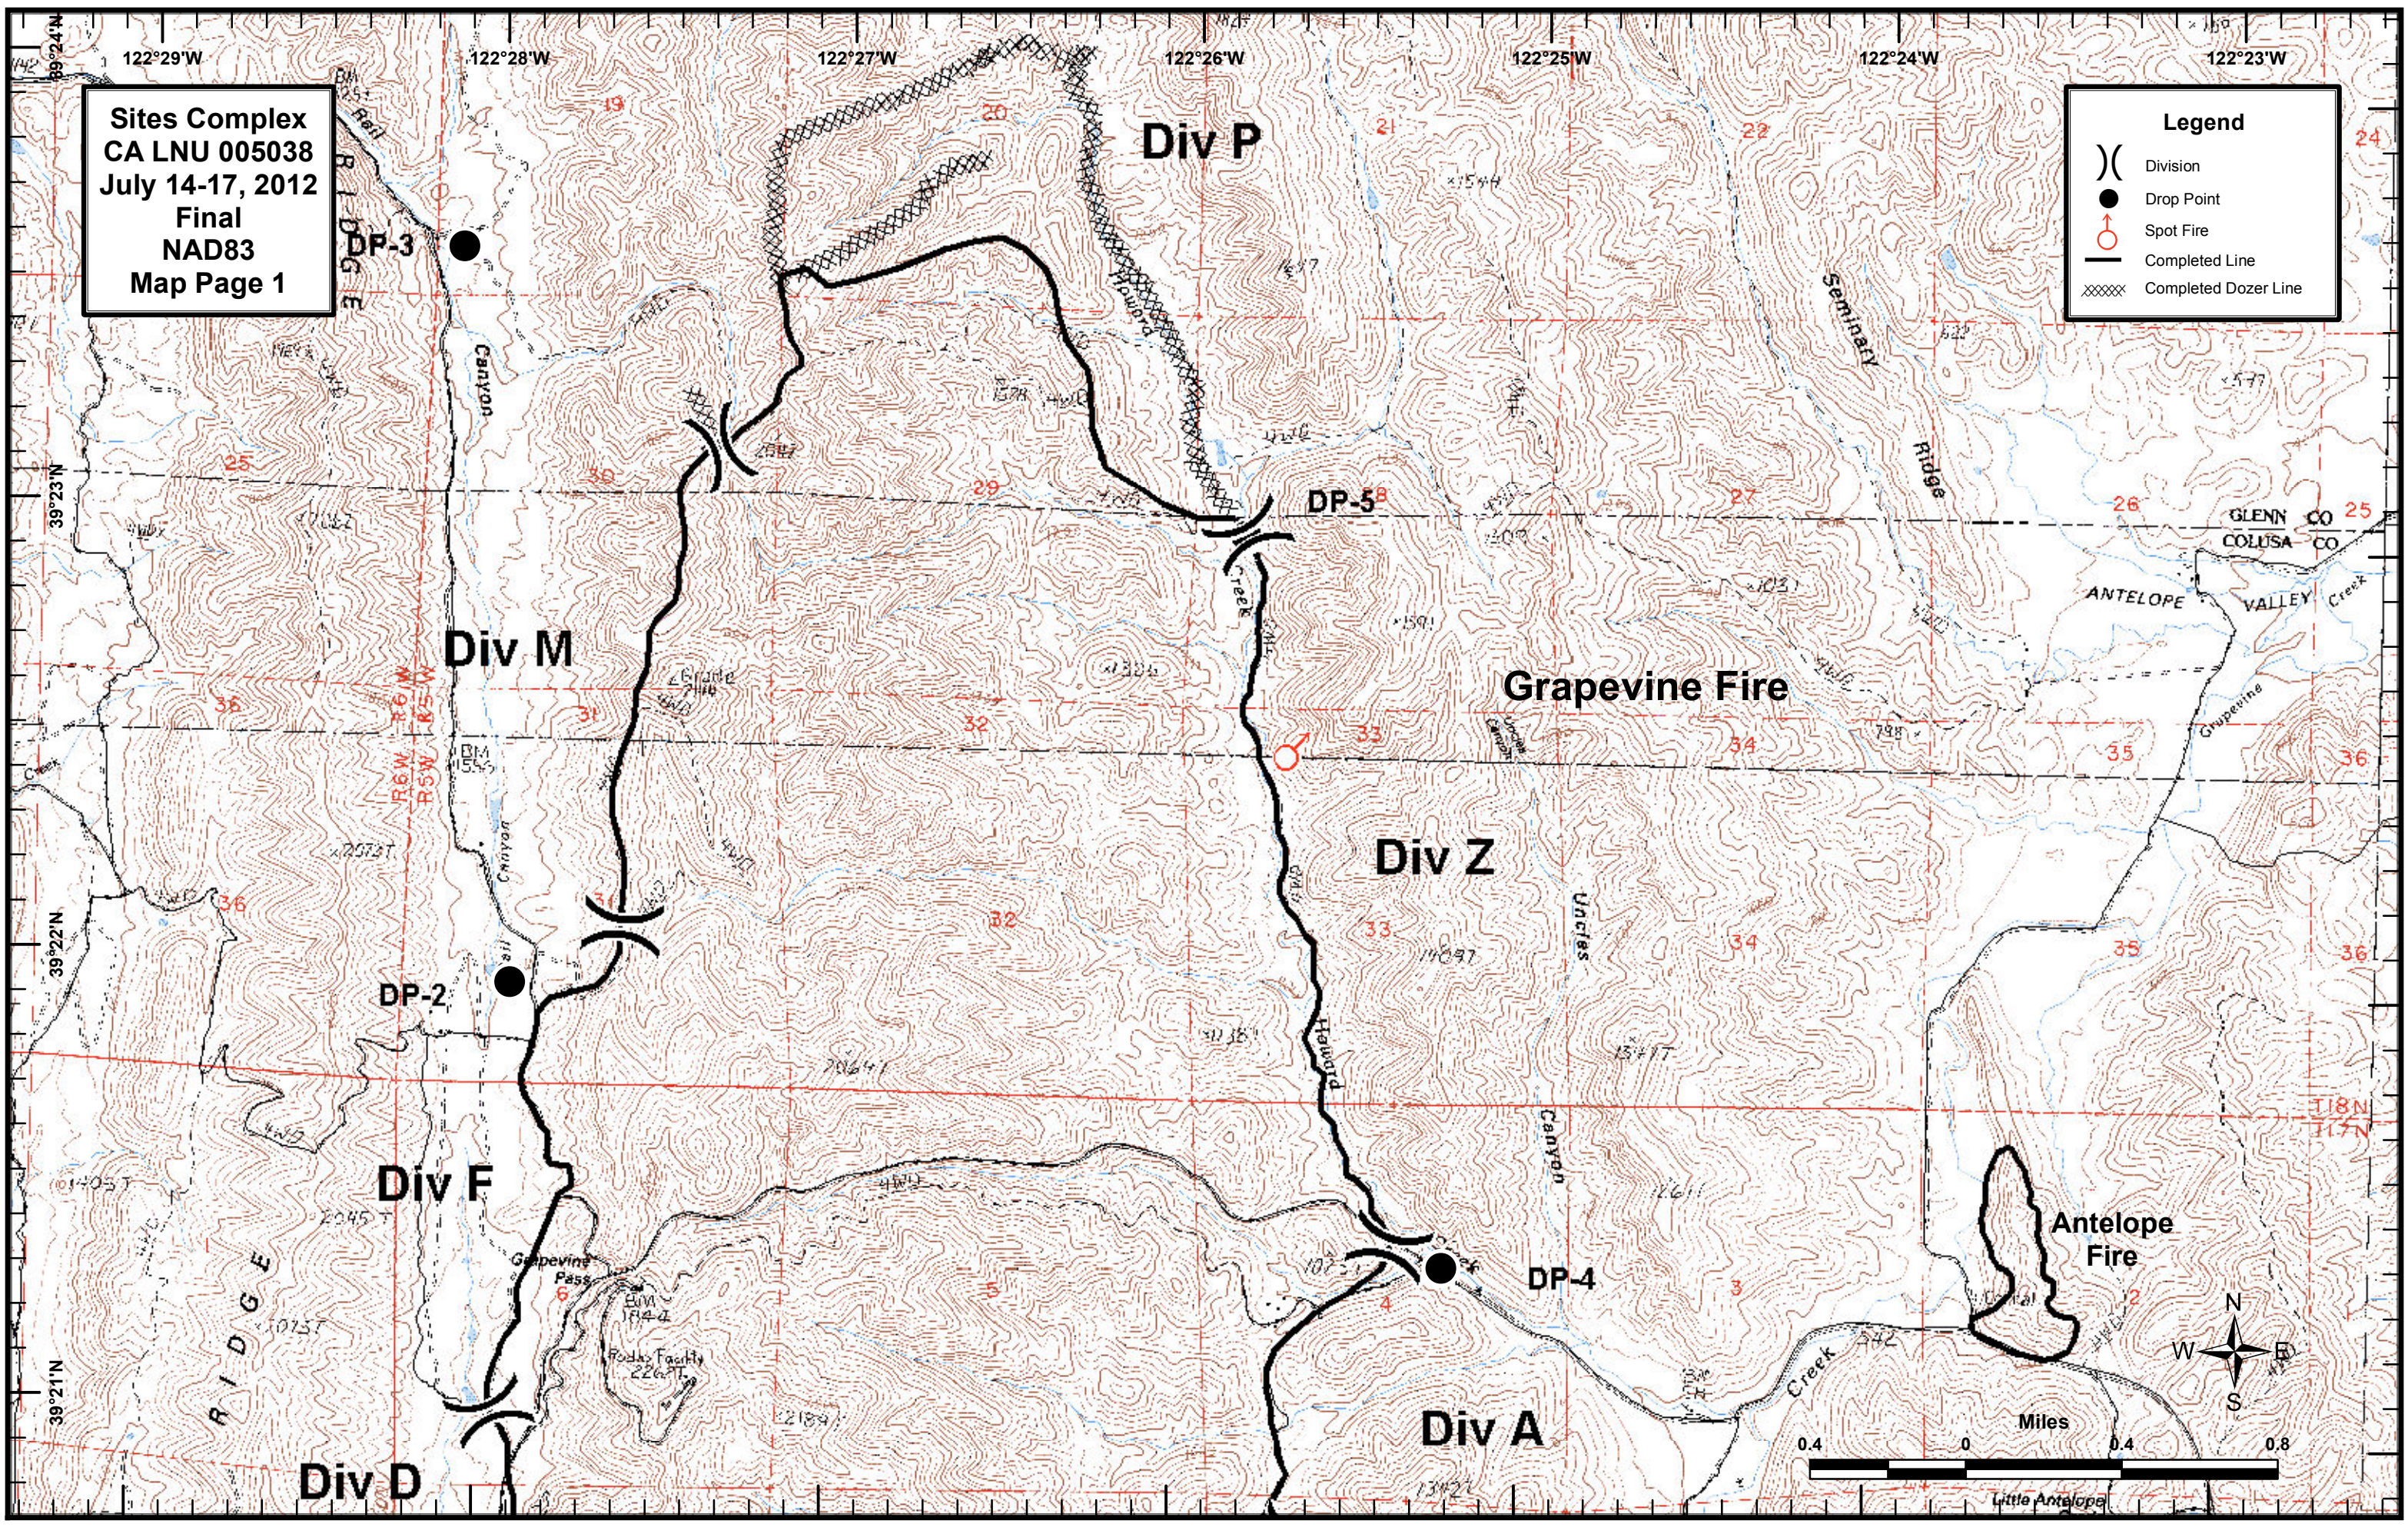

Sites Complex - CA LNU 005038

July 14-17, 2012
Final

Legend	
	Division
	Drop Point
	Completed Line
	Completed Dozer Line
	Aerial Hazard

Sites Complex
CA LNU 005038
July 14-17, 2012
Final
NAD83
Map Page 1

Legend

- () Division
- Drop Point
- ♂ Spot Fire
- Completed Line
- XXXXX Completed Dozer Line

Sites Complex
CA LNU 005038
July 14-17, 2012
Final
NAD83
Map Page 2

Grapevine Fire

Antelope Fire

Div F

Div Z

Div A

Div D

Div B

Div C

Legend

- () Division
- Drop Point
- ♂ Spot Fire
- Completed Line
- XXXXX Completed Dozer Line