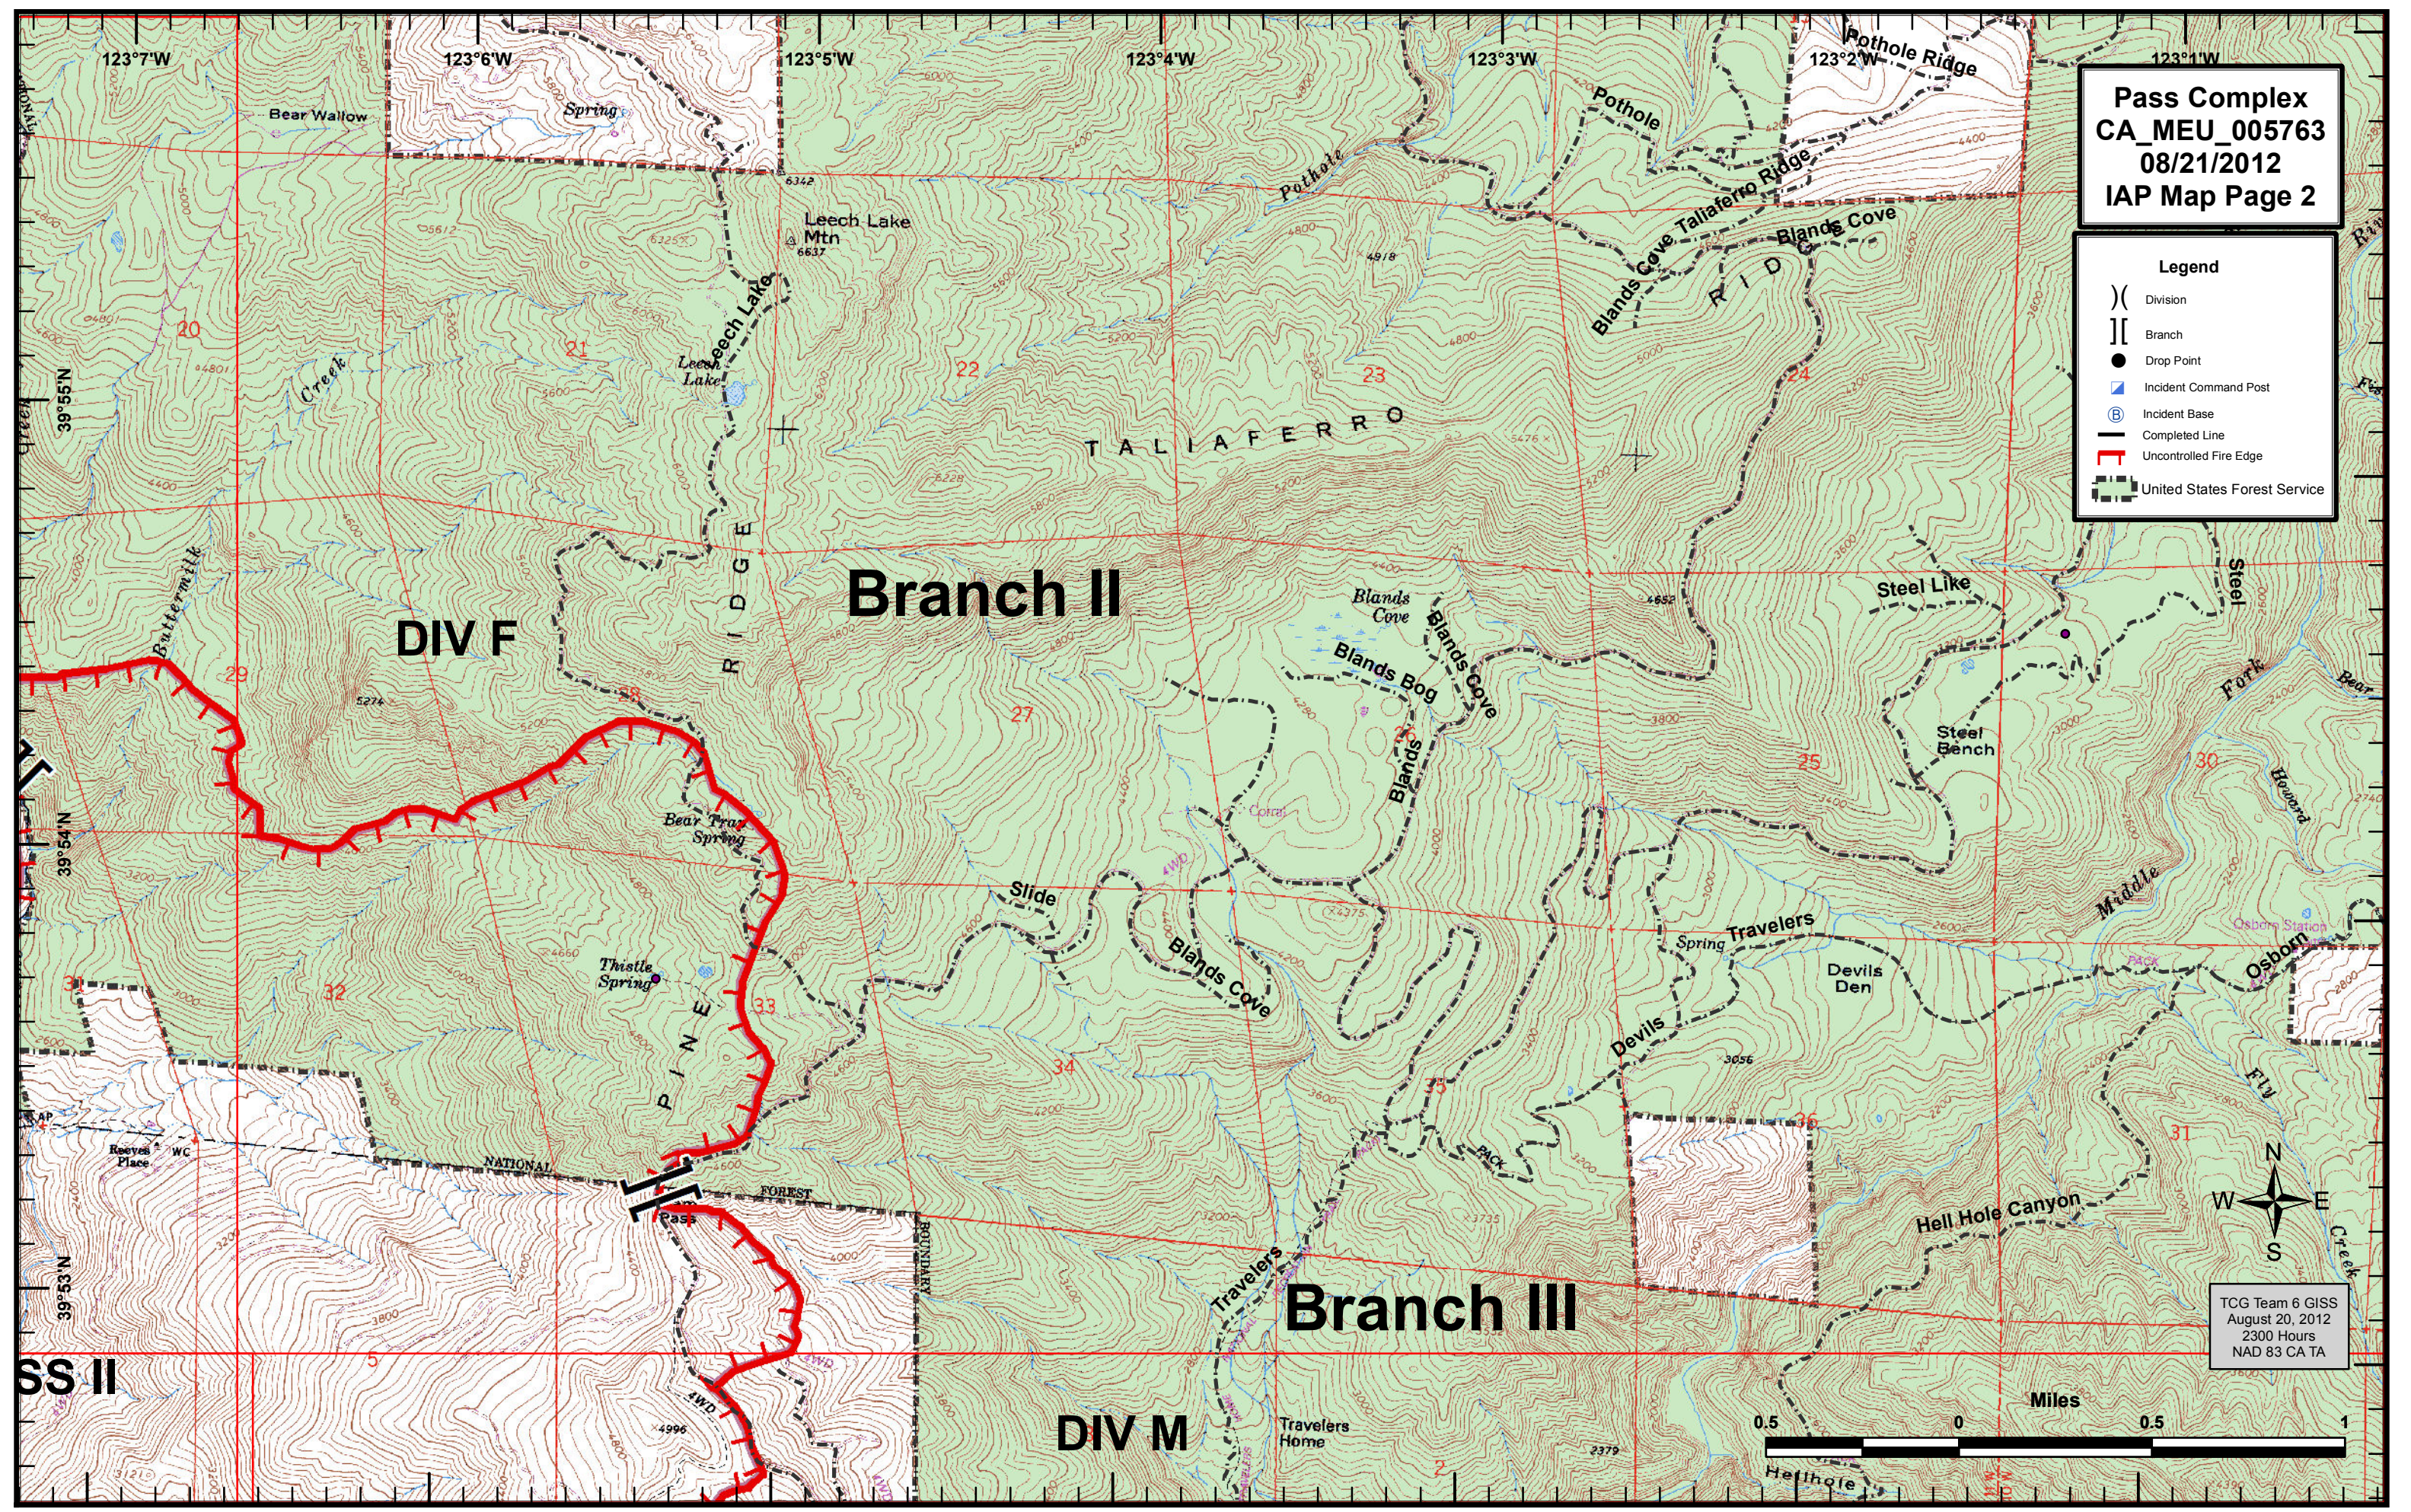

Legend

- () Division
- [] Branch
- Drop Point
- Incident Command Post
- Ⓟ Incident Base
- Completed Line
- ▬ Uncontrolled Fire Edge
- ▬ United States Forest Service

TCG Team 6 GISS
 August 20, 2012
 2300 Hours
 NAD 83 CA TA