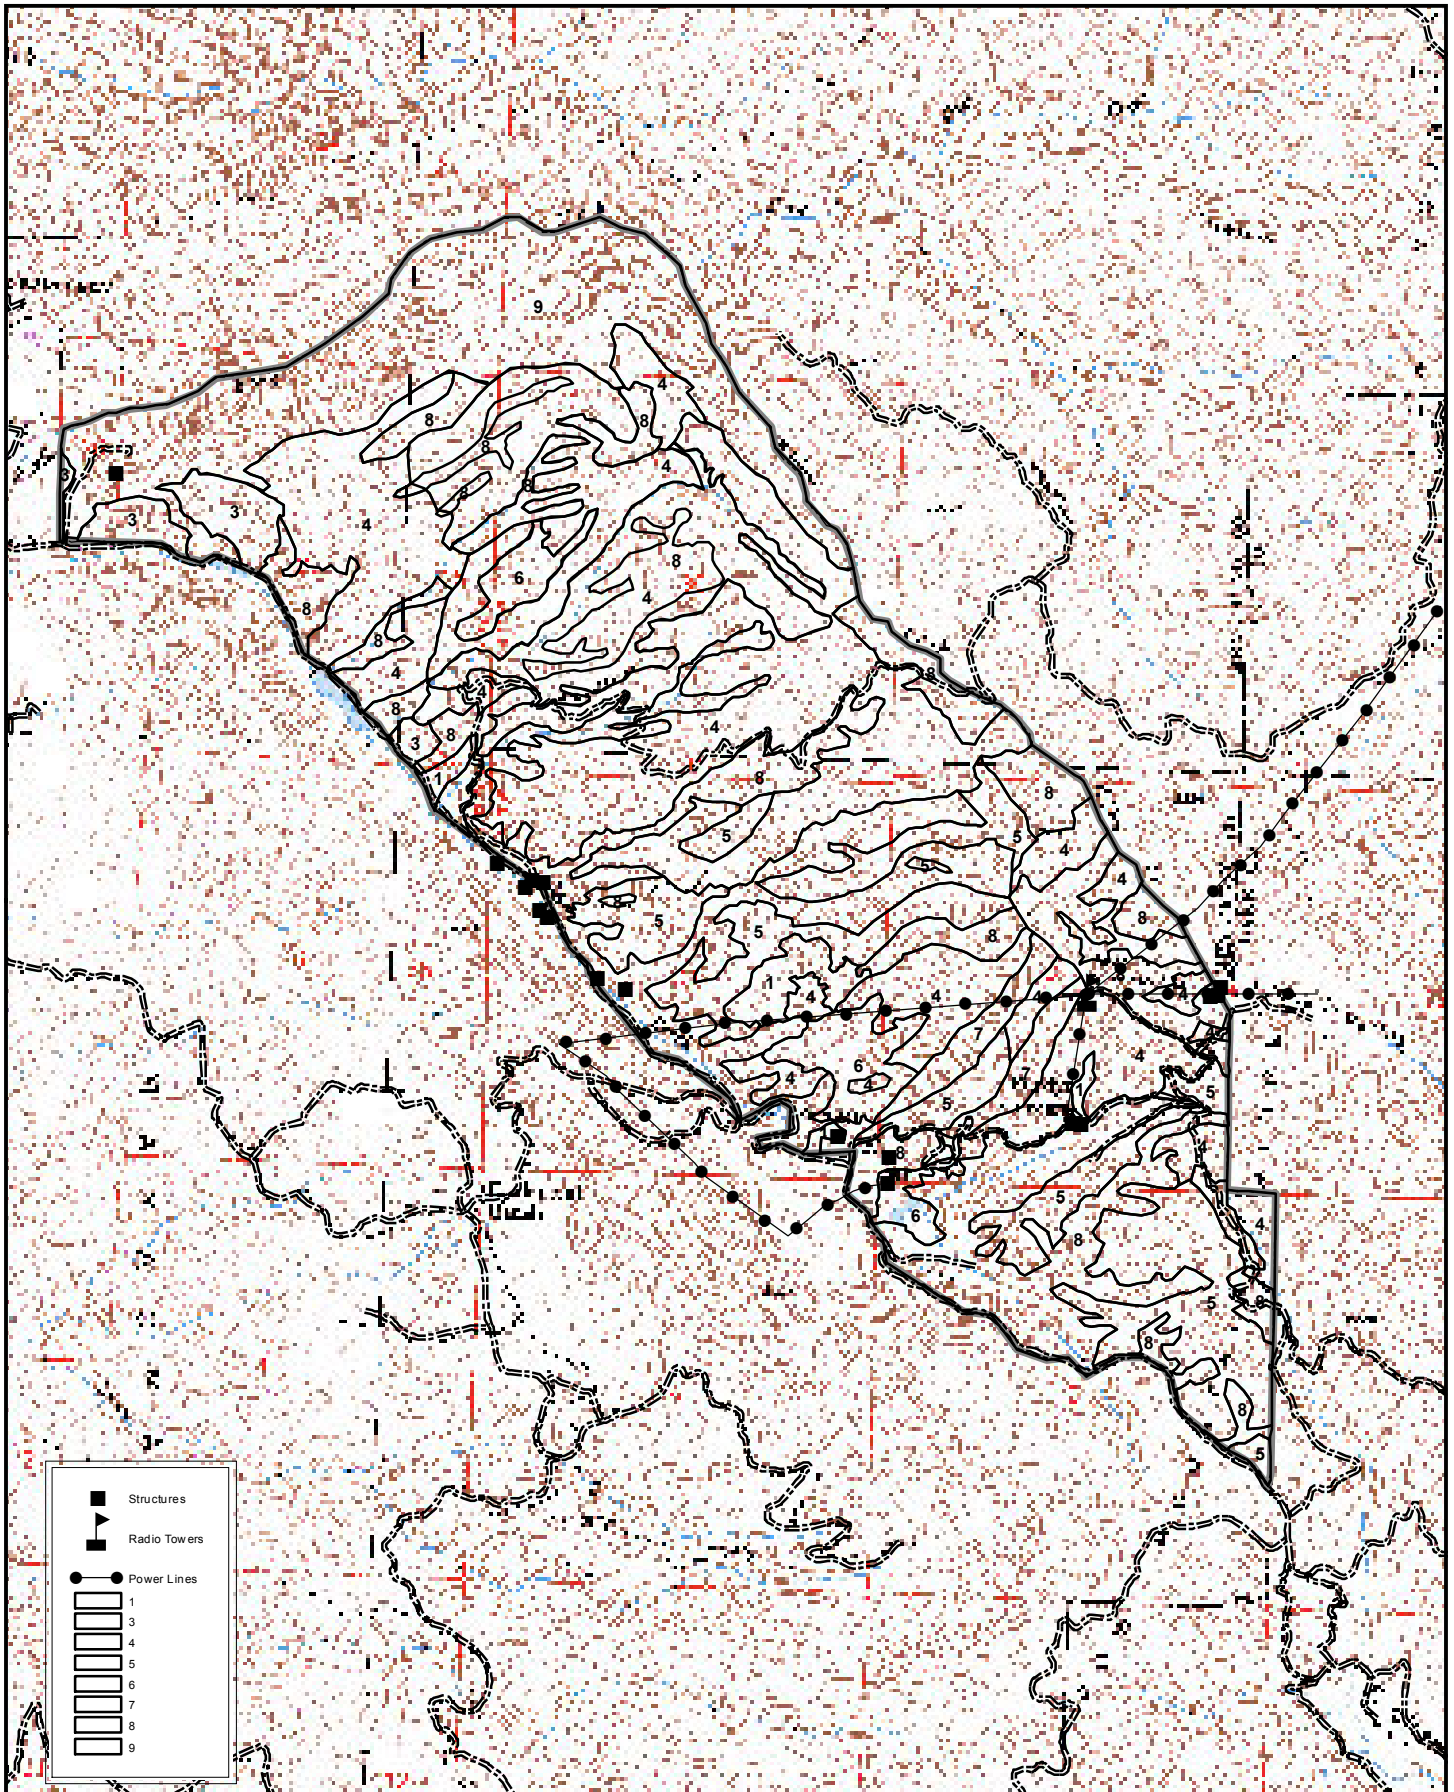

# Fuel Model Map

Mill Creek VMP  
RX North-081 MEU

Structures

Radio Towers

Power Lines

1

3

4

5

6

7

8

9

Author: S. Zimmermaker  
1/28/11

1:30,000

Based on Cow Mountain, Elledge Peak,  
Purdy's Garden, and Ukiah 7.5 USGS Quad Maps