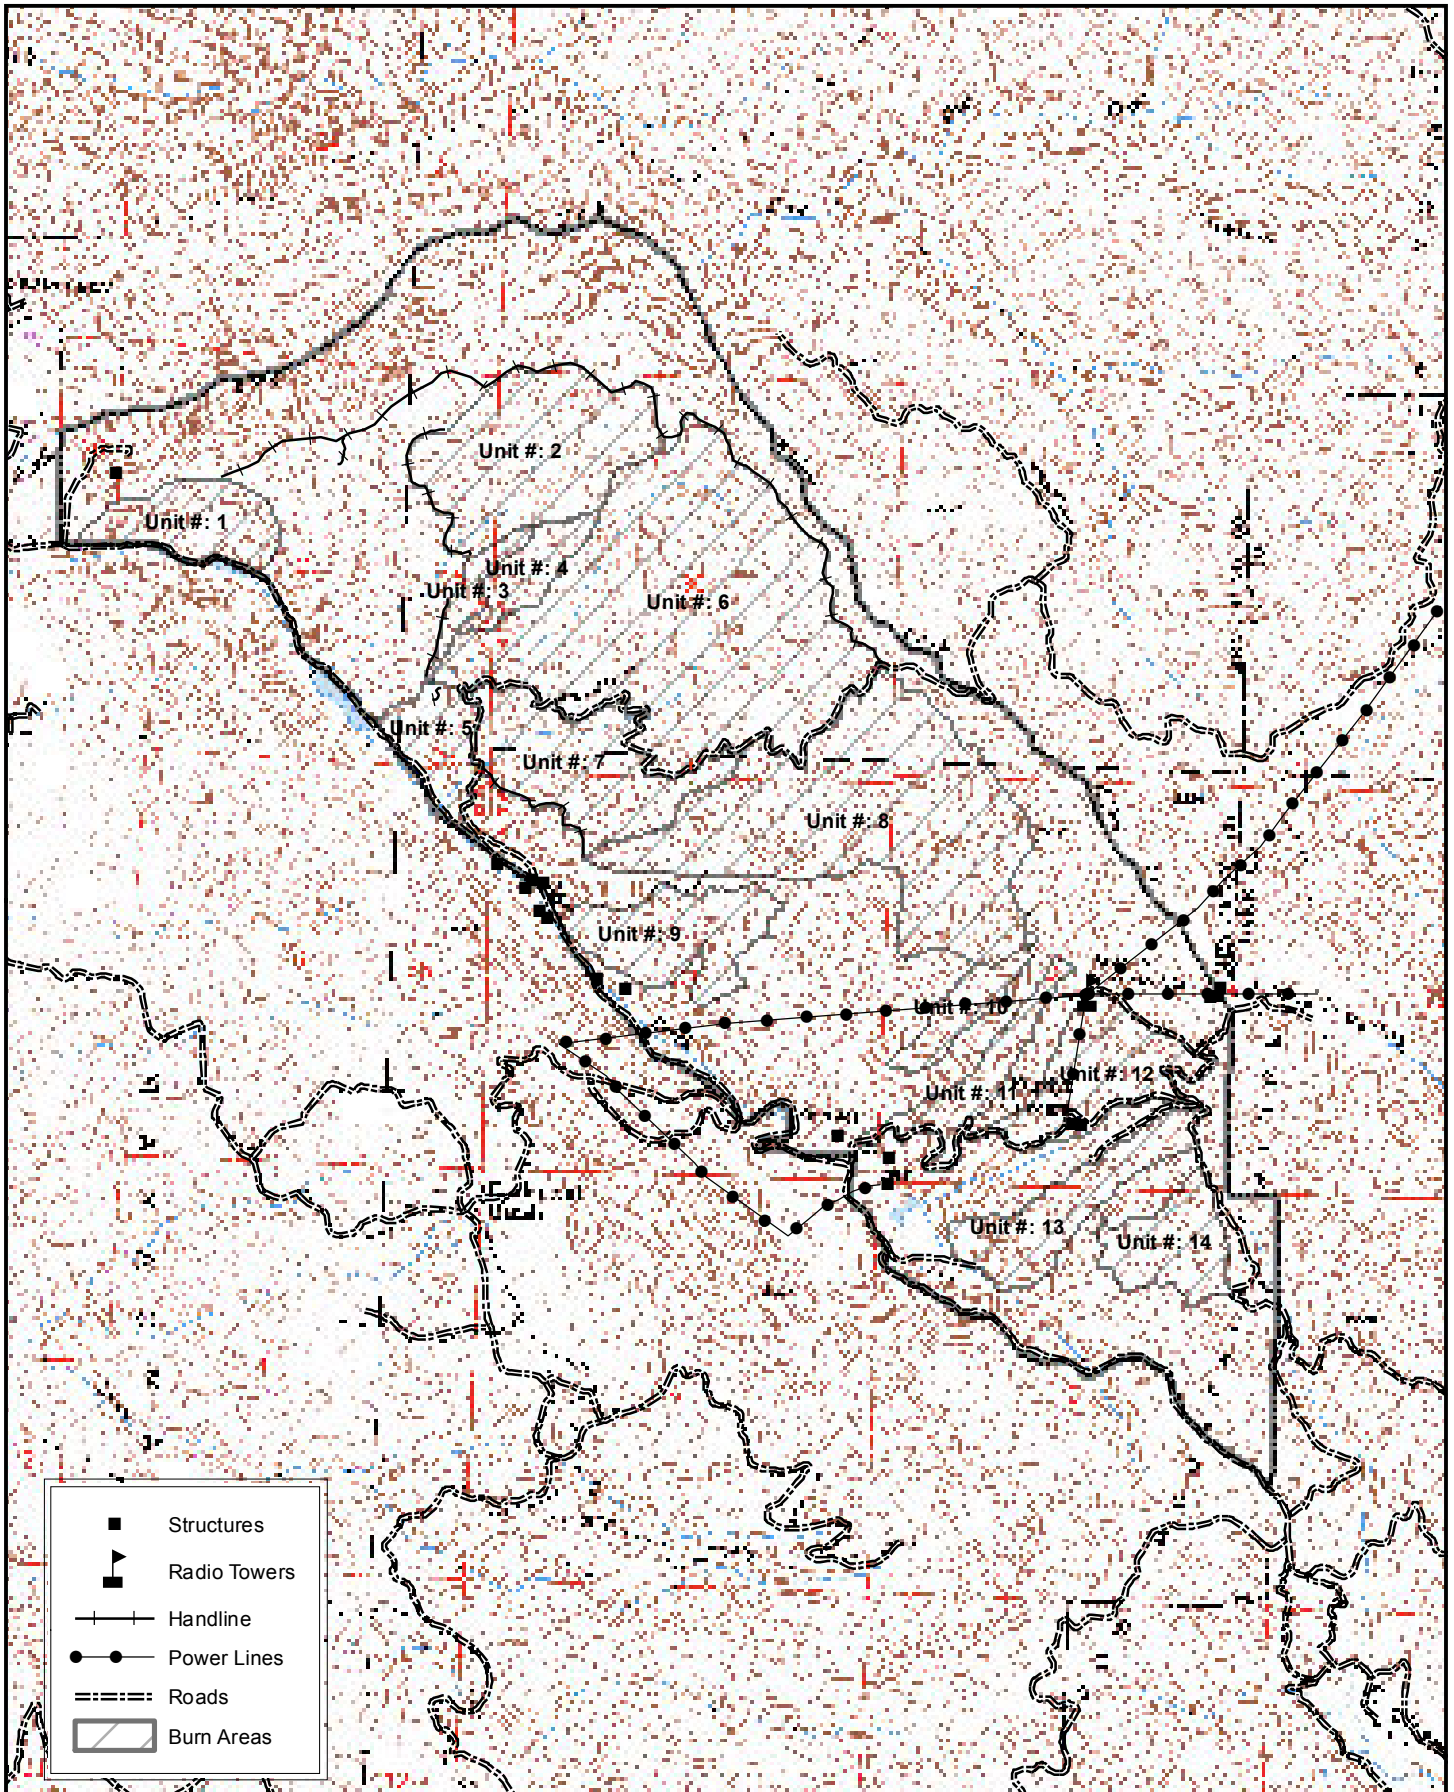

# Operations Map

Mill Creek VMP  
RX North-081 MEU

- Structures
- ▲ Radio Towers
- +— Handline
- Power Lines
- == Roads
- ▨ Burn Areas

Author: S. Zimmermaker  
1/28/11

1:30,000

Based on Cow Mountain, Elledge Peak,  
Purdy's Garden, and Ukiah 7.5 USGS Quad Maps