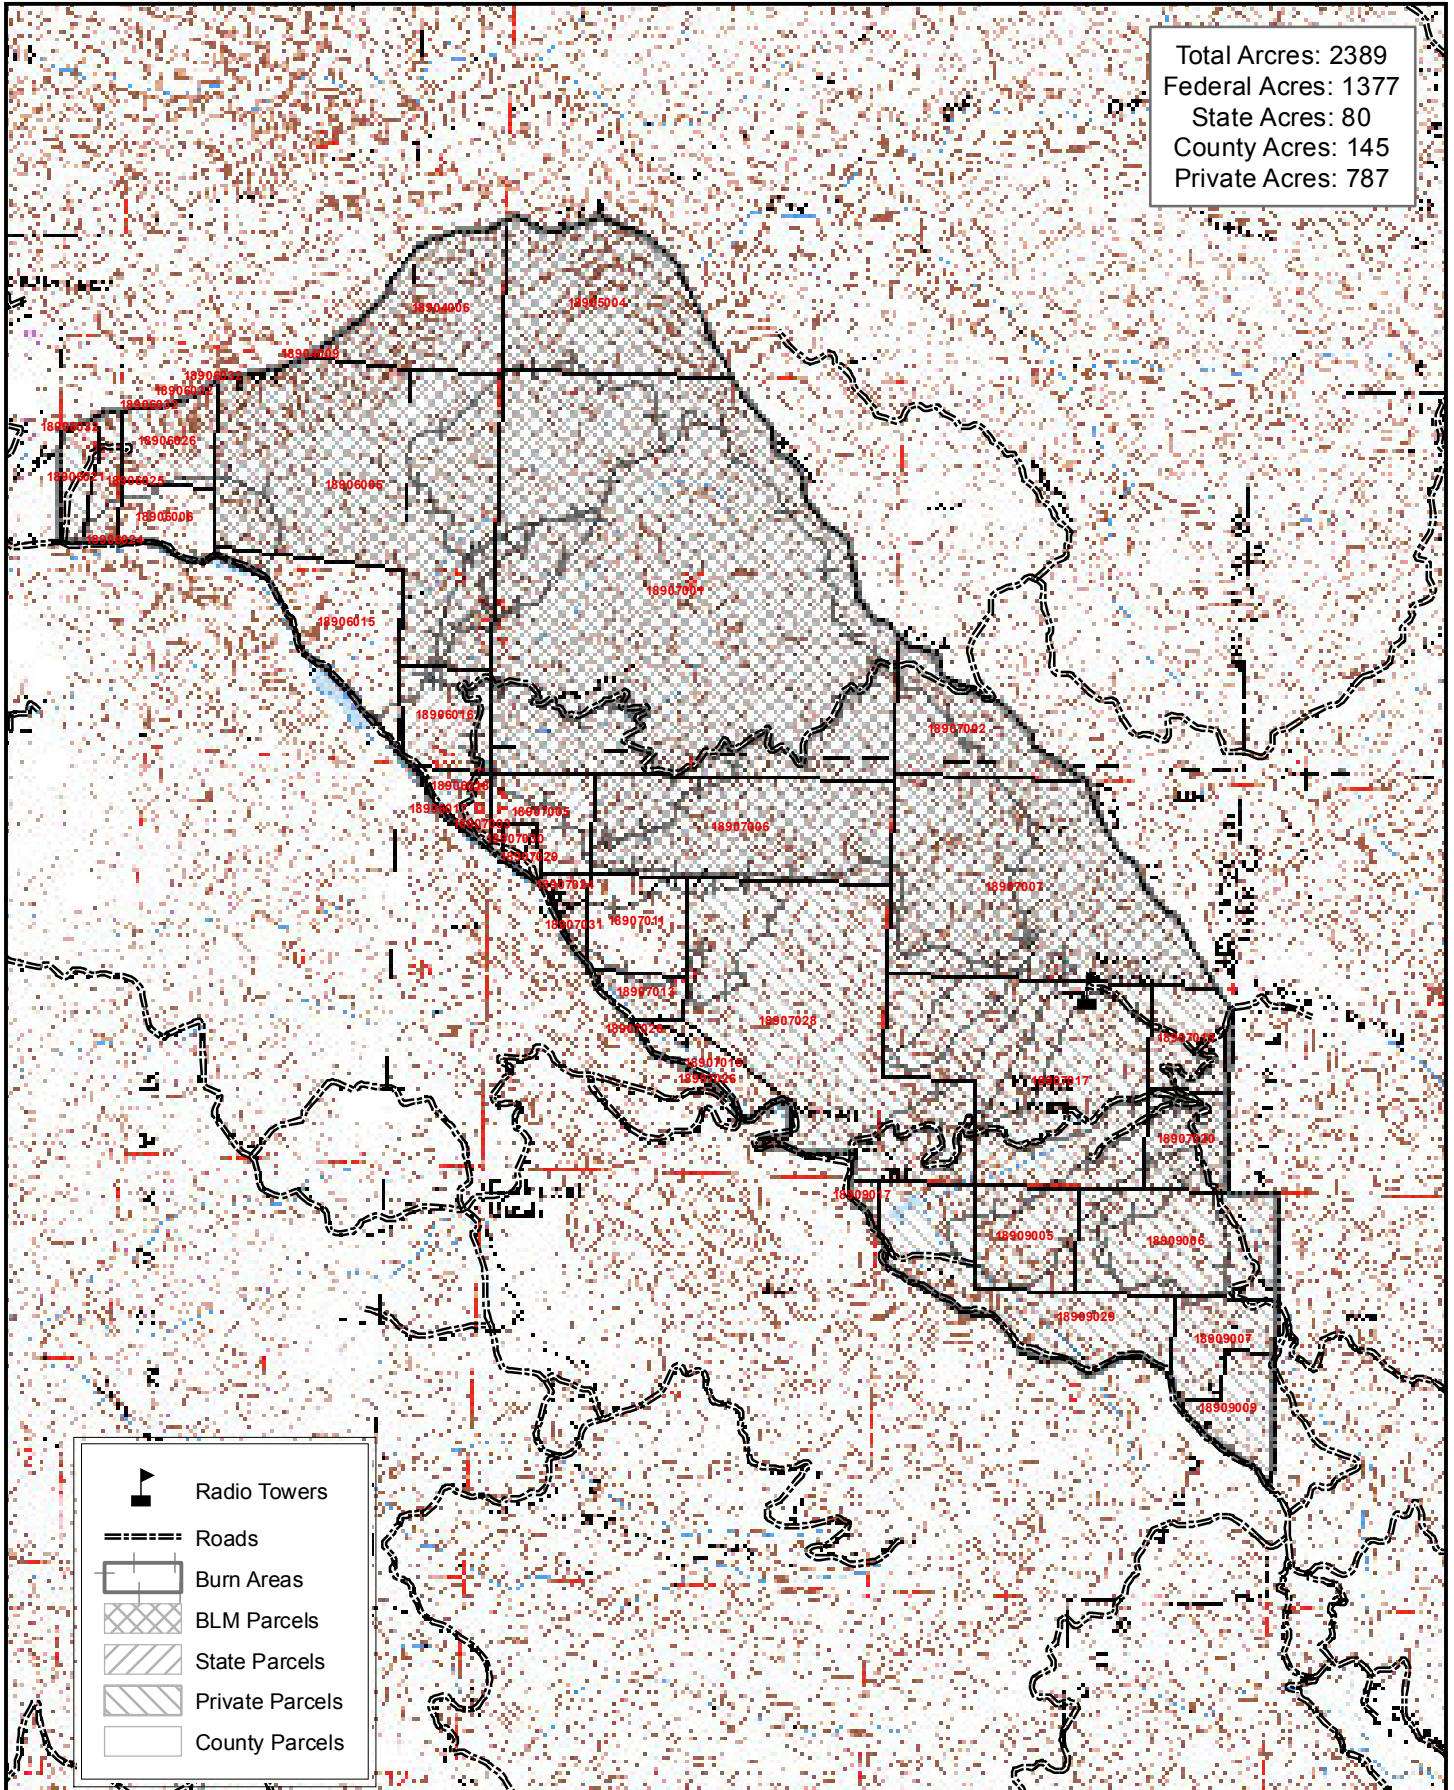

Ownership Map

Mill Creek VMP
RX North-081 MEU

Total Acres: 2389
Federal Acres: 1377
State Acres: 80
County Acres: 145
Private Acres: 787

Author: S. Zimmermaker
1/28/11

1:30,000

Based on Cow Mountain, Elledge Peak,
Purdy's Garden, and Ukiah 7.5 USGS Quad Maps