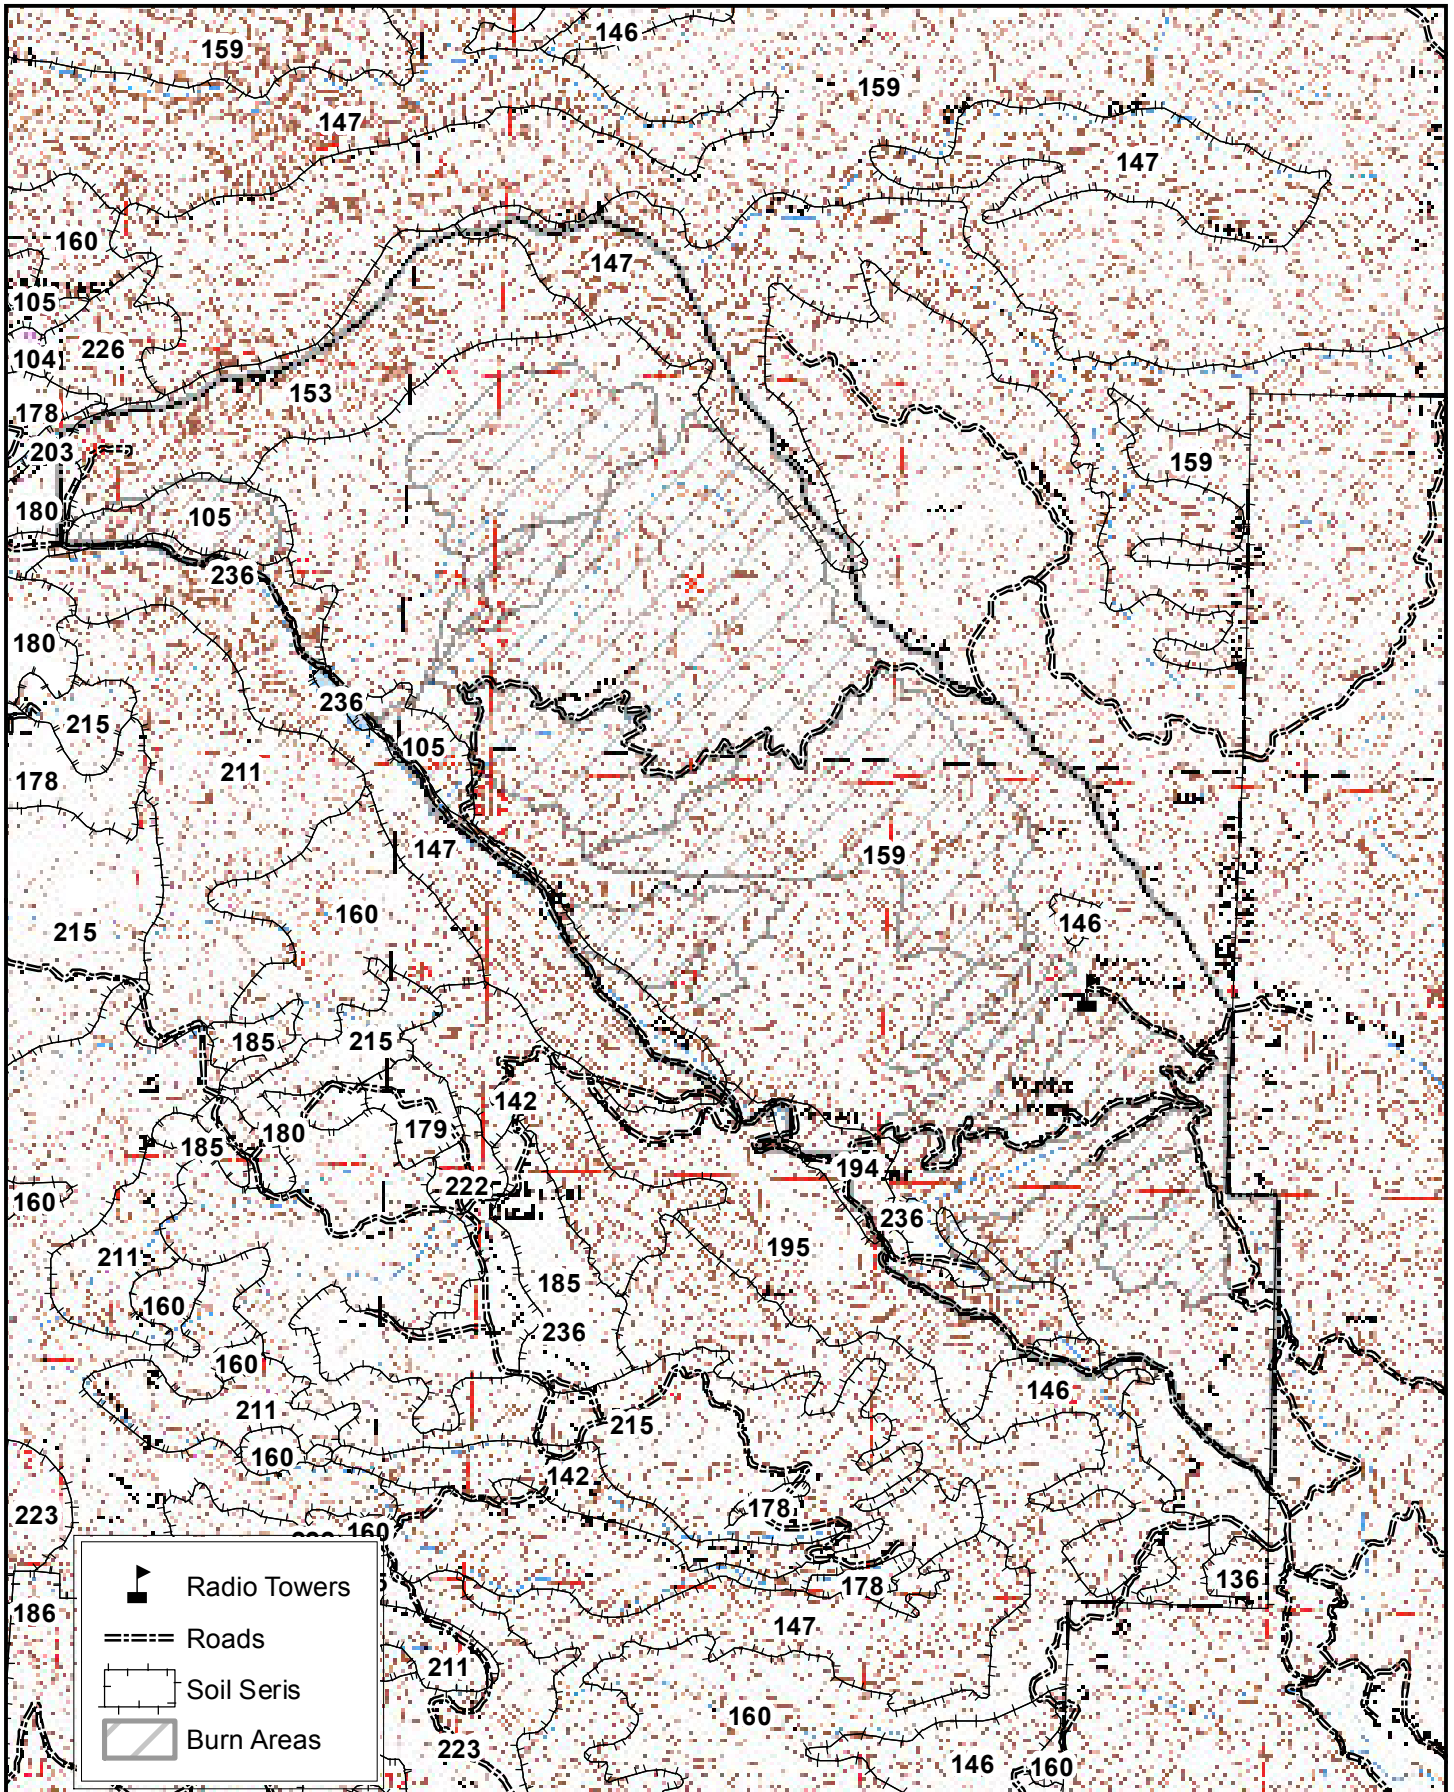

Soil Series Map

Mill Creek VMP
RX North-081 MEU

| | |
|--|--------------|
| | Radio Towers |
| | Roads |
| | Soil Series |
| | Burn Areas |

Author: S. Zimmermaker
1/28/11

1:30,000

Based on Cow Mountain, Elledge Peak,
Purdy's Garden, and Ukiah 7.5 USGS Quad Maps