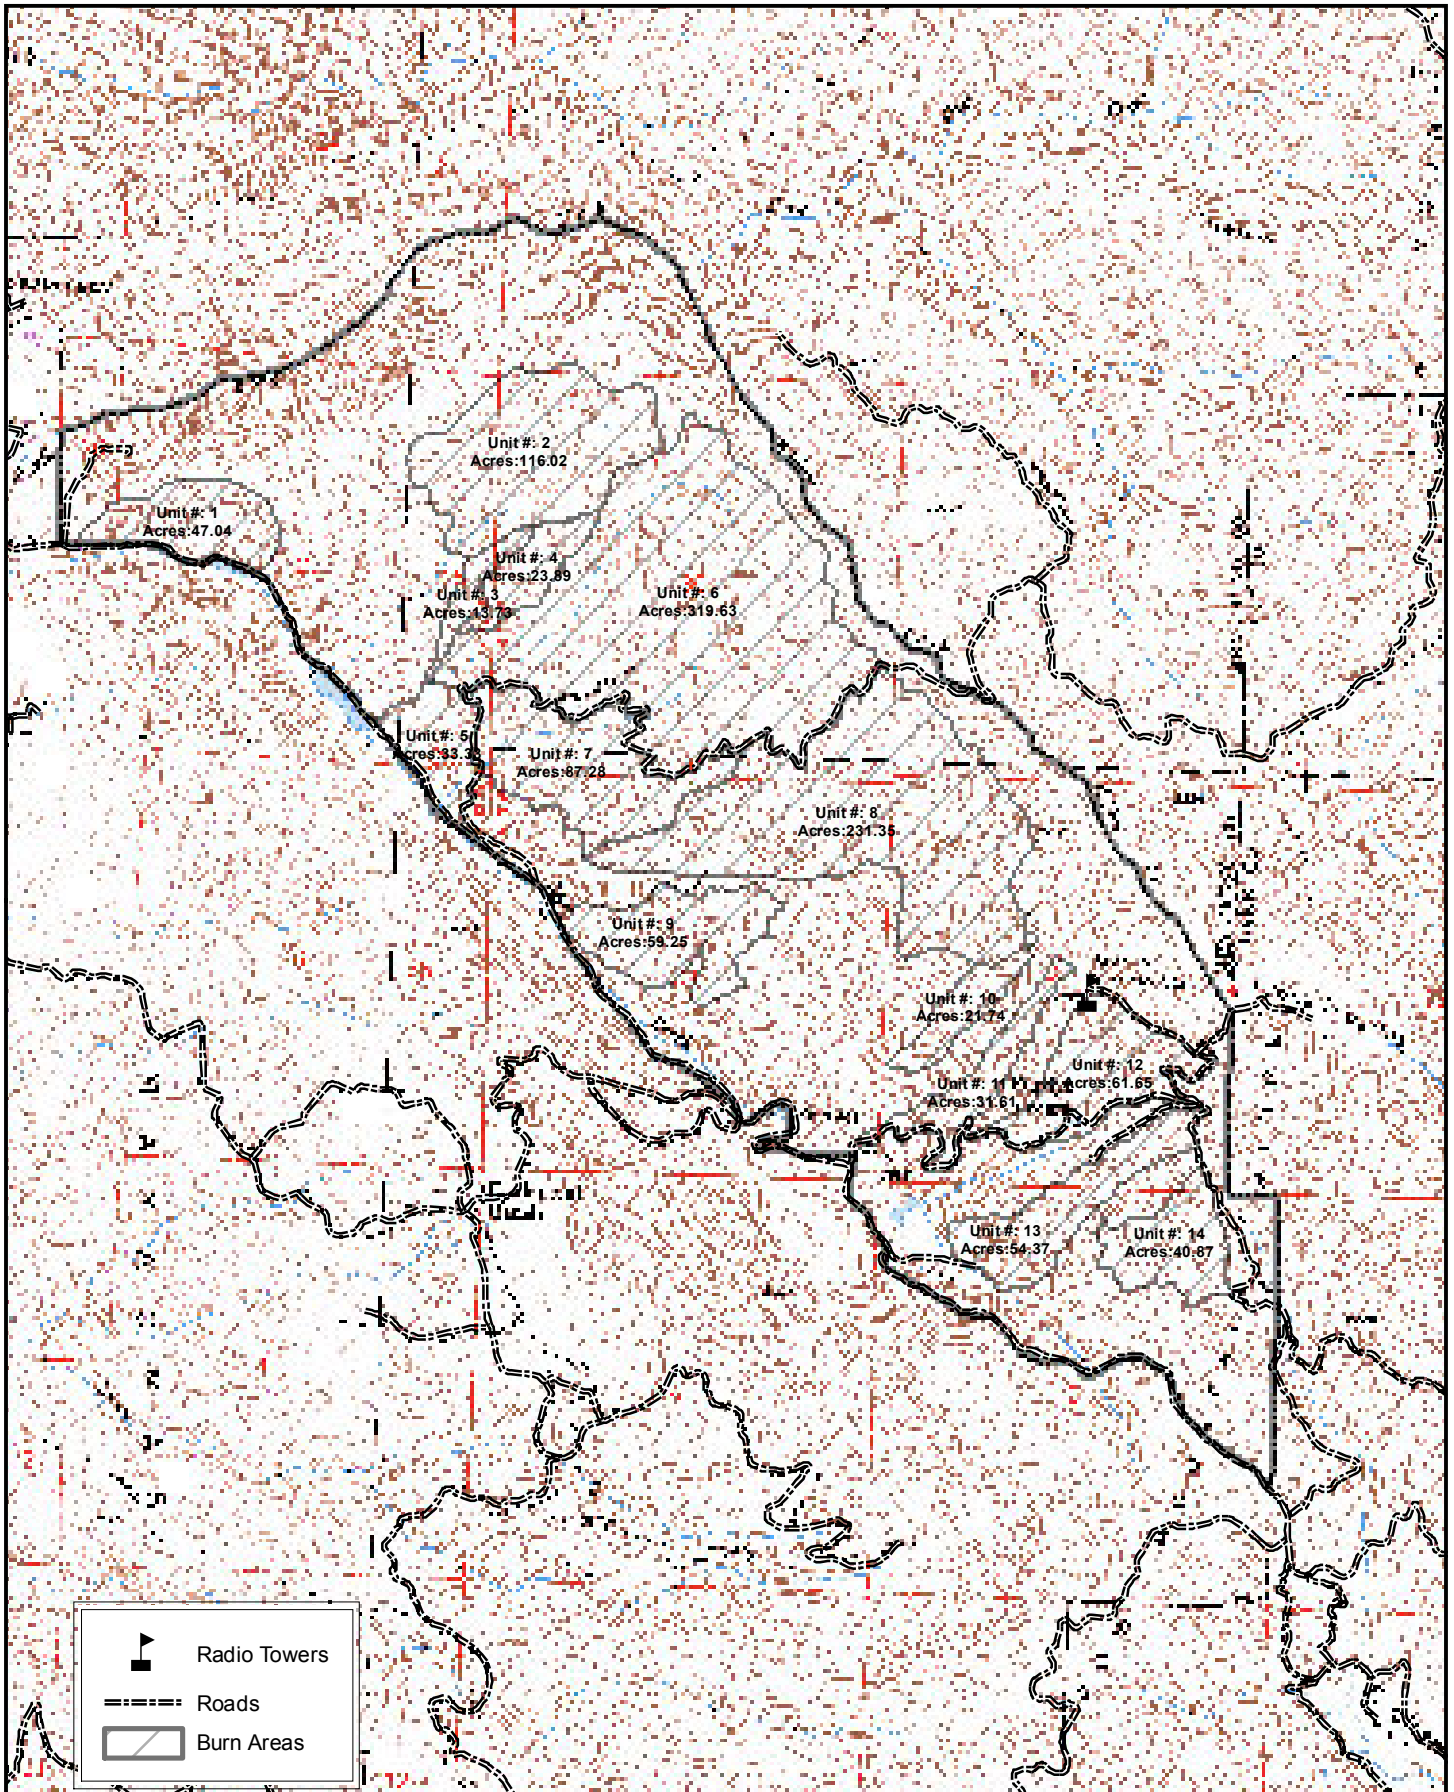

Treatment Area Map

Mill Creek VMP
RX North-081 MEU

Author: S. Zimmermaker
1/28/11

1:30,000

Based on Cow Mountain, Elledge Peak,
Purdy's Garden, and Ukiah 7.5 USGS Quad Maps